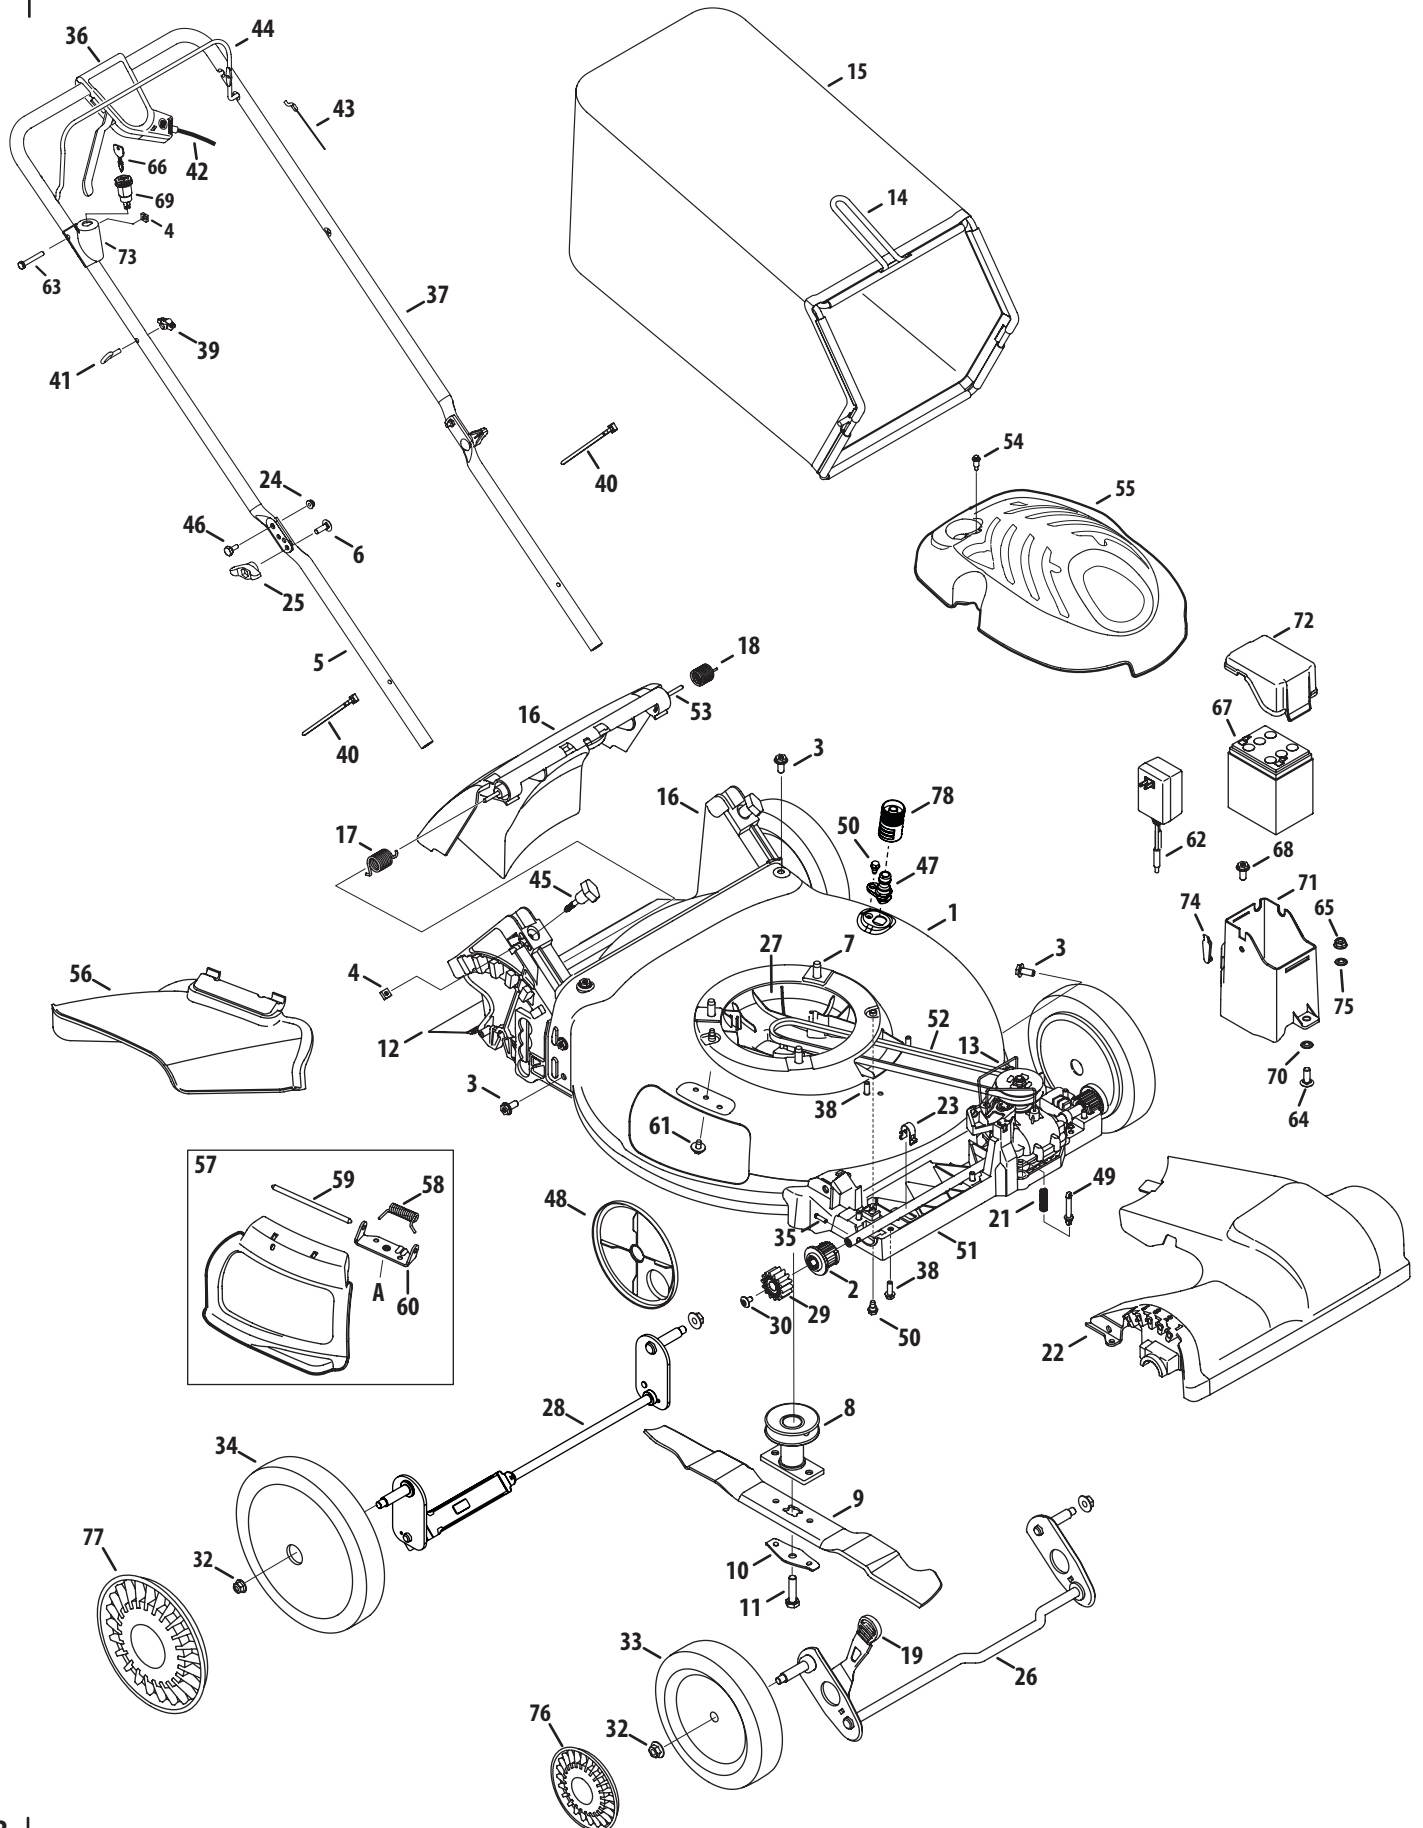

Model Series V/GB2X

Model Series V/GB2X

Ref No.	Part Number	Description
1	787-01871	Deck, 21"
	787-01872	Deck, 21" (Kolher)
2	941-00019	Bearing Assembly
3	710-04995	Screw, 5/16-14 x .750
4	712-04222	Nut, Sq., 1/4-20
5	749-04608A	Lower Handle
6	710-04998	Carriage Screw, 5/16-18
7	710-0654A	Screw, 3/8-16 x 1.00
8	987-02527	Blade Adapter
	687-02528	Blade Adapter (Kohler)
9	942-0741A	Mulching Blade
10	736-0524B	Blade Bell Support
11	710-1044	Screw, 3/8-24 x 1.50
12	731-07203	Trailing Shield
13	732-04675A	Transmission Wire
14	747-05226	Grass Catcher Frame
15	764-04082A	Grass Bag
	764-04077A	Grass Bag (Kohler)
16	631-04369	Rear Discharge Door Assembly
17	732-04673	Torsion Spring - RH
18	732-04674	Torsion Spring - LH
19	720-04131A	Adjustment Lever Knob
20	710-05073	Screw, 1/4-20 x .500
21	732-04704	Compression Spring
22	731-07797	Front Cover
23	787-01793	Front Axle Clip
24	712-04064	Nut, Flange Lock, 1/4-20
25	720-04124	Wing Knob
	720-04122	Wing Knob (Kohler)
26	911-04150	Front Axle Assembly
27	931-04535	Engine Baffle
28	911-04142	Rear Axle Assembly
29	917-04801	Spur Gear, 14T - RH
	917-04802	Spur Gear, 14T - LH
30	710-04531	Screw, 1/4-20 x .390
31	918-04881A	Transmission Assembly
32	712-04217	Flange Lock Nut, 3/8-16
33	734-2042A	Front Wheel
34	634-04630	Rear Wheel