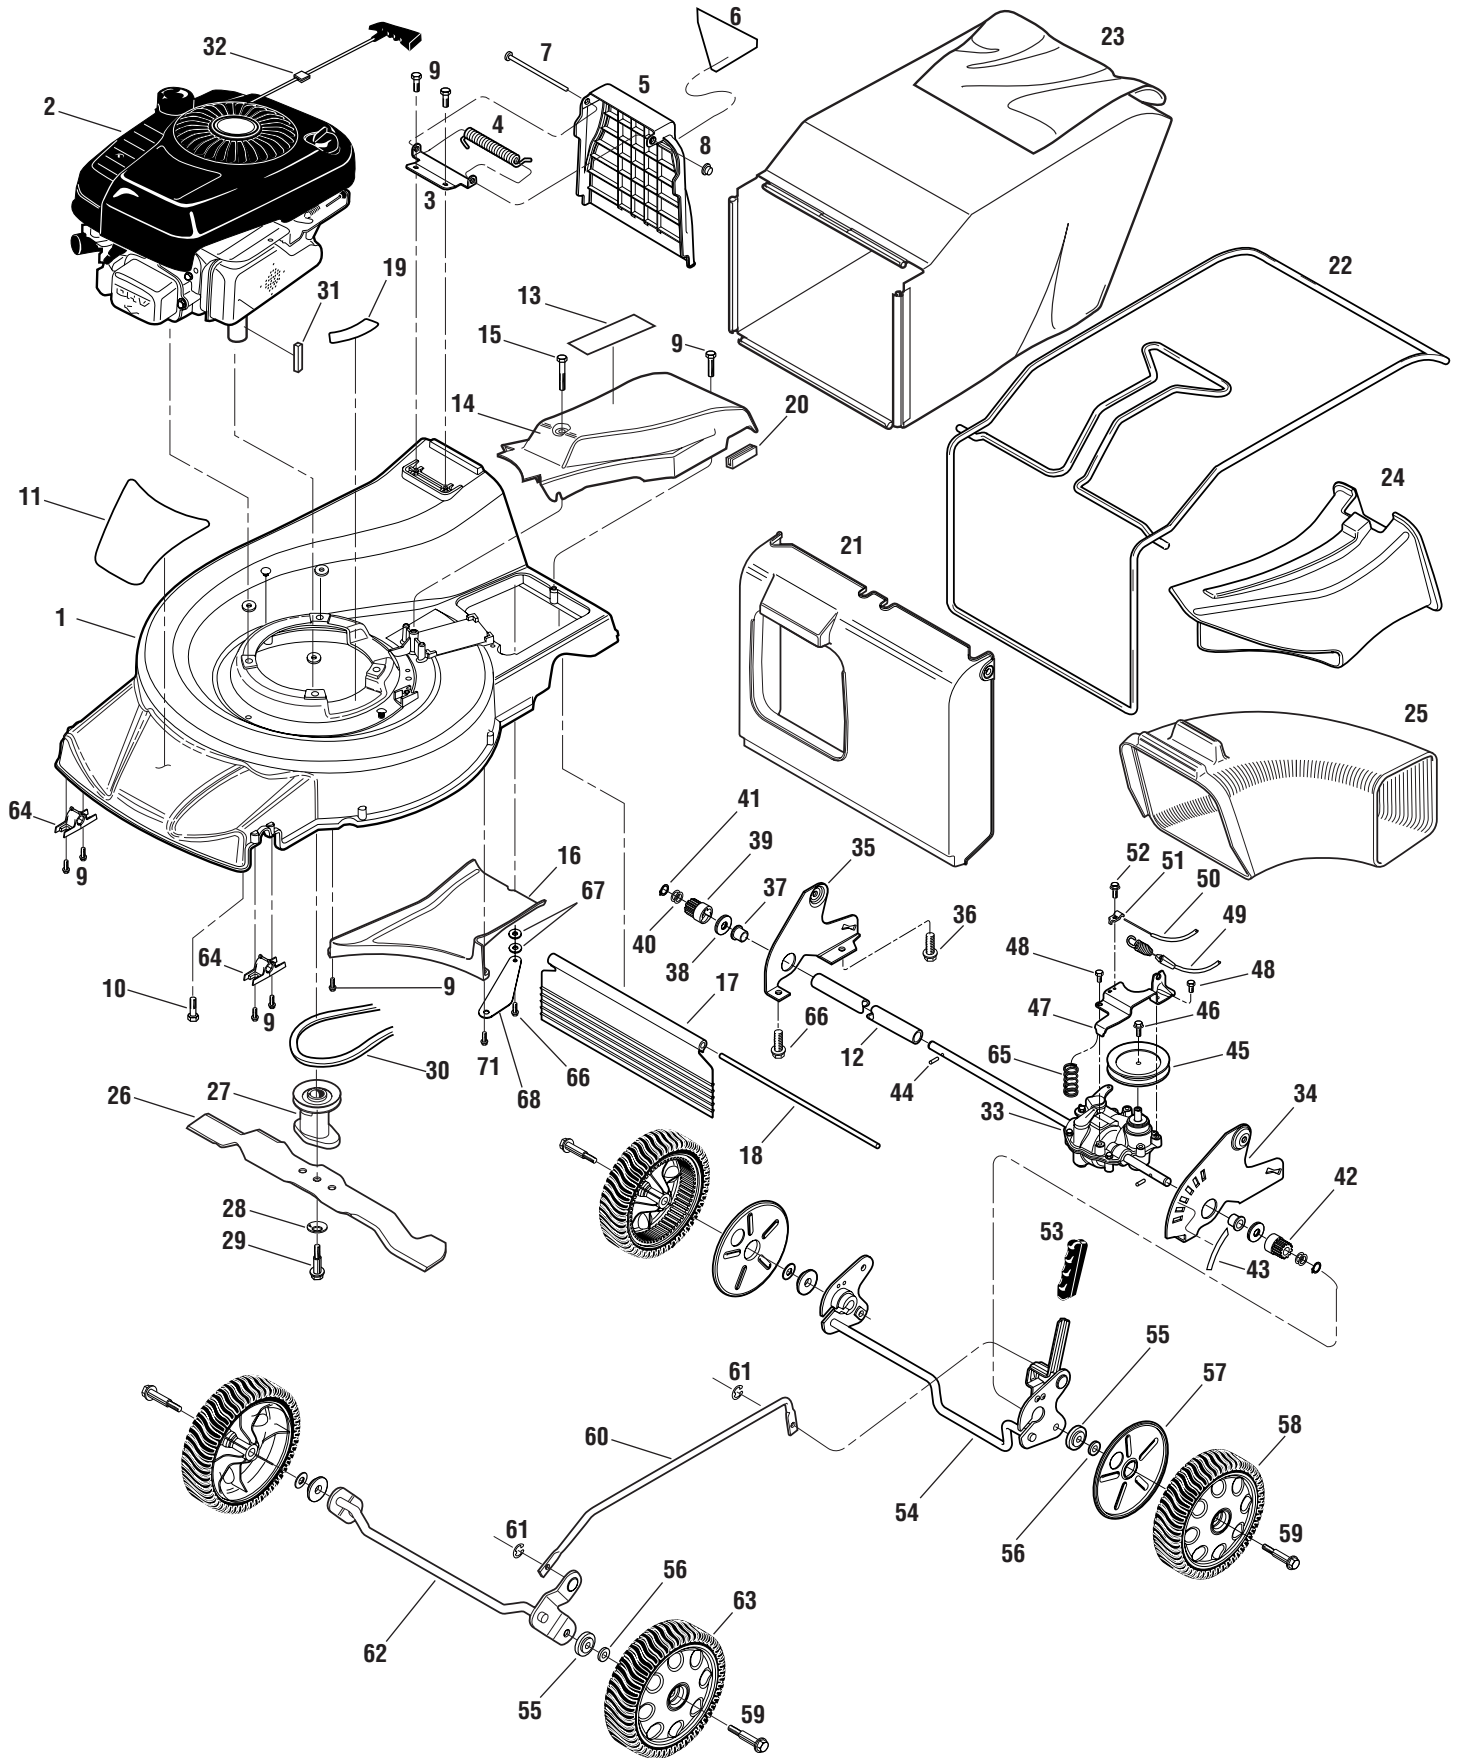

Ref. #	Part #	Description	Qty.	Ref. #	Part #	Description	Qty.
1	1917021001	Lower Handlebar	1	12	1917053001	Operator Presence Control Bail	1
2	1917026001	Upper Handlebar	1	13	1917085001	Wheel Drive Bail	1
3	1917036001	Handlebar Support Strut	2	14	1917081	Operator Presence Control Cable	1
4	1763767	Handlebar Adjustment Knob.....	4	15	1918161	Decal - Bail Operating Instructions.....	1
5	1177038	Ext. Tooth Lock Washer, 5/16	4	16	710-1205	Rope Guide.....	1
6	1731025	Curved Head Screw, 5/16-18 x 1-3/4	2	17	720-0279	Wing Knob, 1/4-20	1
7	1917087	Carriage Bolt, 5/16-18 x 1-3/4, Special...	2	18	1917037	Speed Control Lever/Cable	1
8	912-0375	Hex Lock Nut, 3/8-16	2	19	1917032	Drive Control Cable	1
9	1100068	Hex Hd. Screw, 3/8-16 x 3/4, GR. 5	2	20	1908677	Bushing, Nyliner.....	4
10	1763682	Cable Tie.....	2	21	1917091	Hex Hd. Screw, M6.....	1
11	1917050	Bail Grip	1	22	1917092	Hex Nut, M6	1