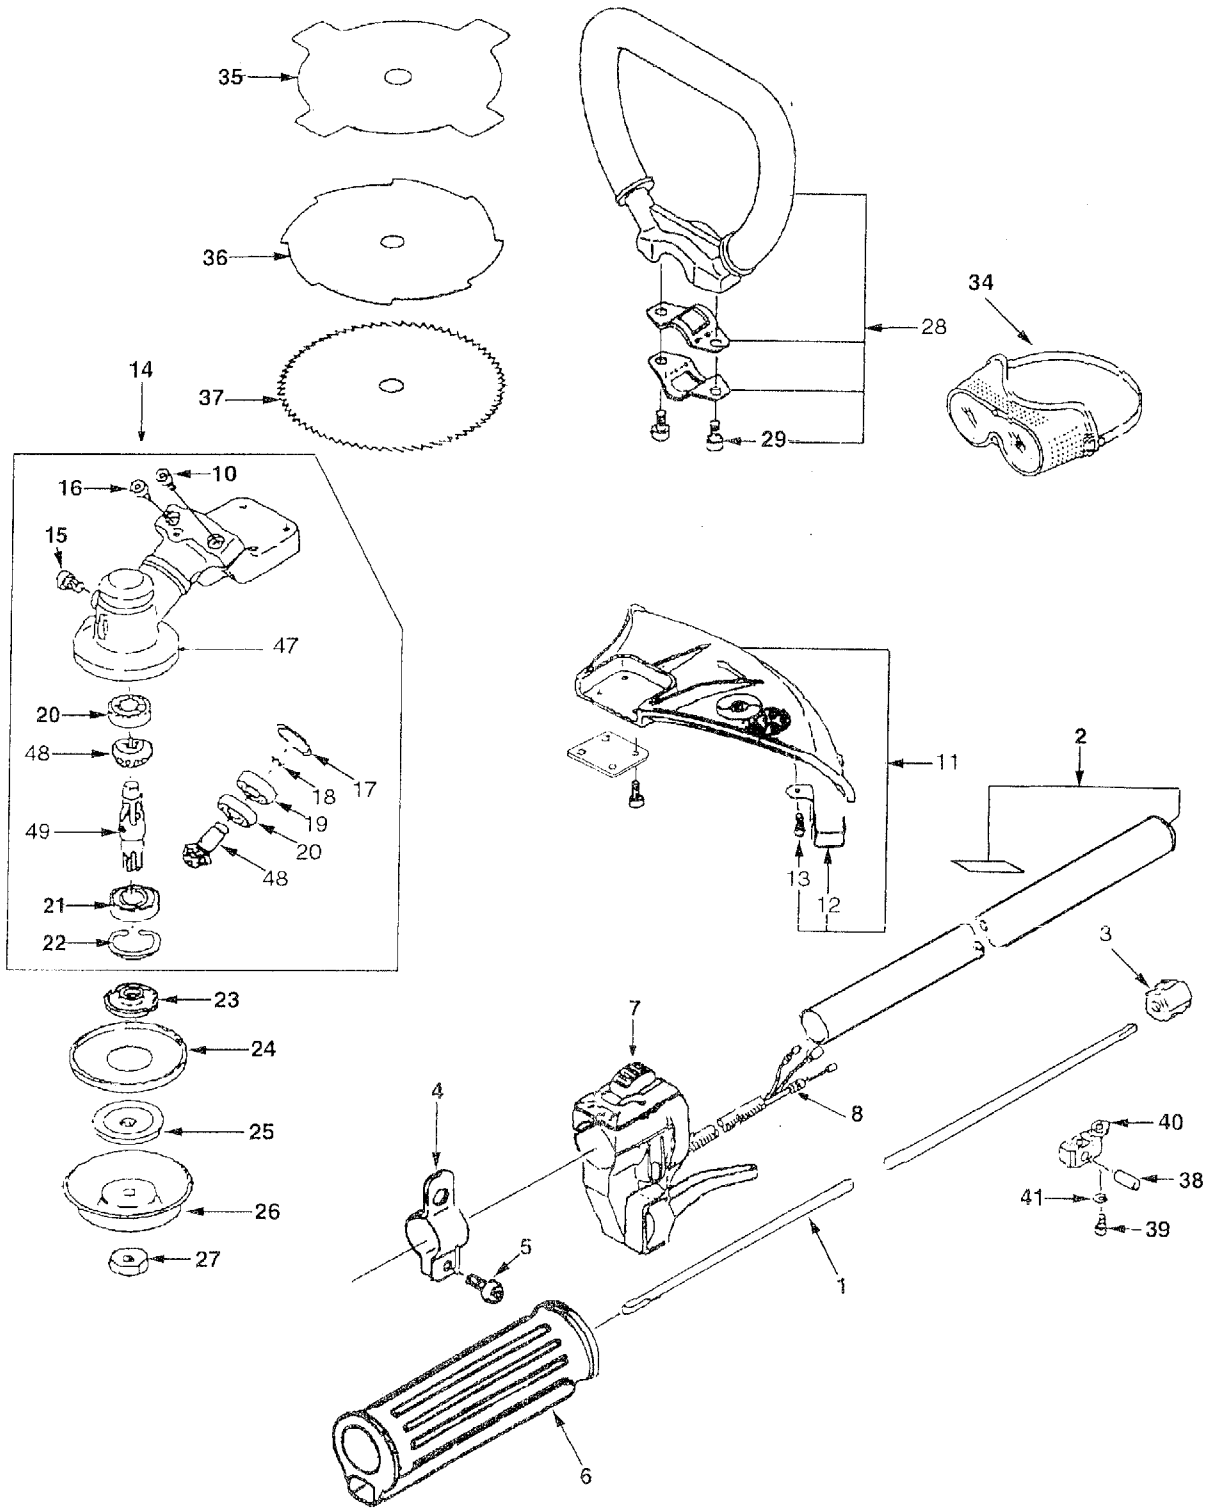

† Not illustrated in picture

Model ST 23 Drive Shaft

Model ST 23 Drive Shaft

Ref. No.	Description	Part No.	Qty.	Ref. No.	Description	Part No.	Qty.
1	Shaft, Drive	IM-720113160	1	24	Cover(B)	IM-720343890	1
2	Pipe Complete	IM-720124320	1	25	Holder	IM-720333610	1
3	Metal	IM-720133160	6	26	Cover, Bolt	IM-720343780	1
4	Hanger	IM-720203082	1	27	Nut; Left M10 1.25	IM-720973715	1
5	Bolt; M6 X 14	IM-720973178	1	28	Handle Ass'y	IM-720053800	1
6	Grip	IM-720623400	1	29	Bolt; M6 X 12	IM-720973177	2
7	Lever Assy, Throttle	IM-125034130	1	30	Wrench;19 †	IM-720983371	1
8	Wire, Throttle	IM-125504820	1	31	Wrench Key; 4mm †	IM-090500004	1
10	Bolt; M5 X 20	IM-010709009	6	32	Bag, Tool †	IM-720983420	1
11	Deflector Ass'y	IM-720043511	1	33	Book, Instruction †	IM-100814490	1
12	Cutter	IM-720493060	1	34	Goggle	IM-195633000	1
13	Bolt; M5 X 16	IM-010709008	1	35	Blade (4 Tooth)	IM-195833140	1
14	Case Ass'y, Gear	IM-720023990	1	36	Blade (8 Tooth)	IM-195833170	1
15	Bolt; M6 X 8	IM-720973663	1	37	Blade (Circular)	IM-195833230	1
16	Bolt; M5 X 10	IM-720973175	1	38	Rubber	IM-198113780	1
17	Snap Ring; R-24	IM-036500024	1	39	Bolt; 5 X 8	IM-720973673	1
18	Snap Ring; S-9	IM-036100009	1	40	Collar	IM-199233430	1
19	Ball Bearing ;609ZZ	IM-720973161	1	41	Washer, 5mm	IM-026100005	1
20	Ball Bearing ;609	IM-720973159	2	47	Case, Gear	IM-720263660	1
21	Ball Bearing ;6001LL	IM-040146001	1	48	Gear Assembly	IM-720273190	1
22	Snap Ring; R-28	IM-036500028	1	49	Shaft	IM-720293360	1
23	Holder	IM-720333630	1				