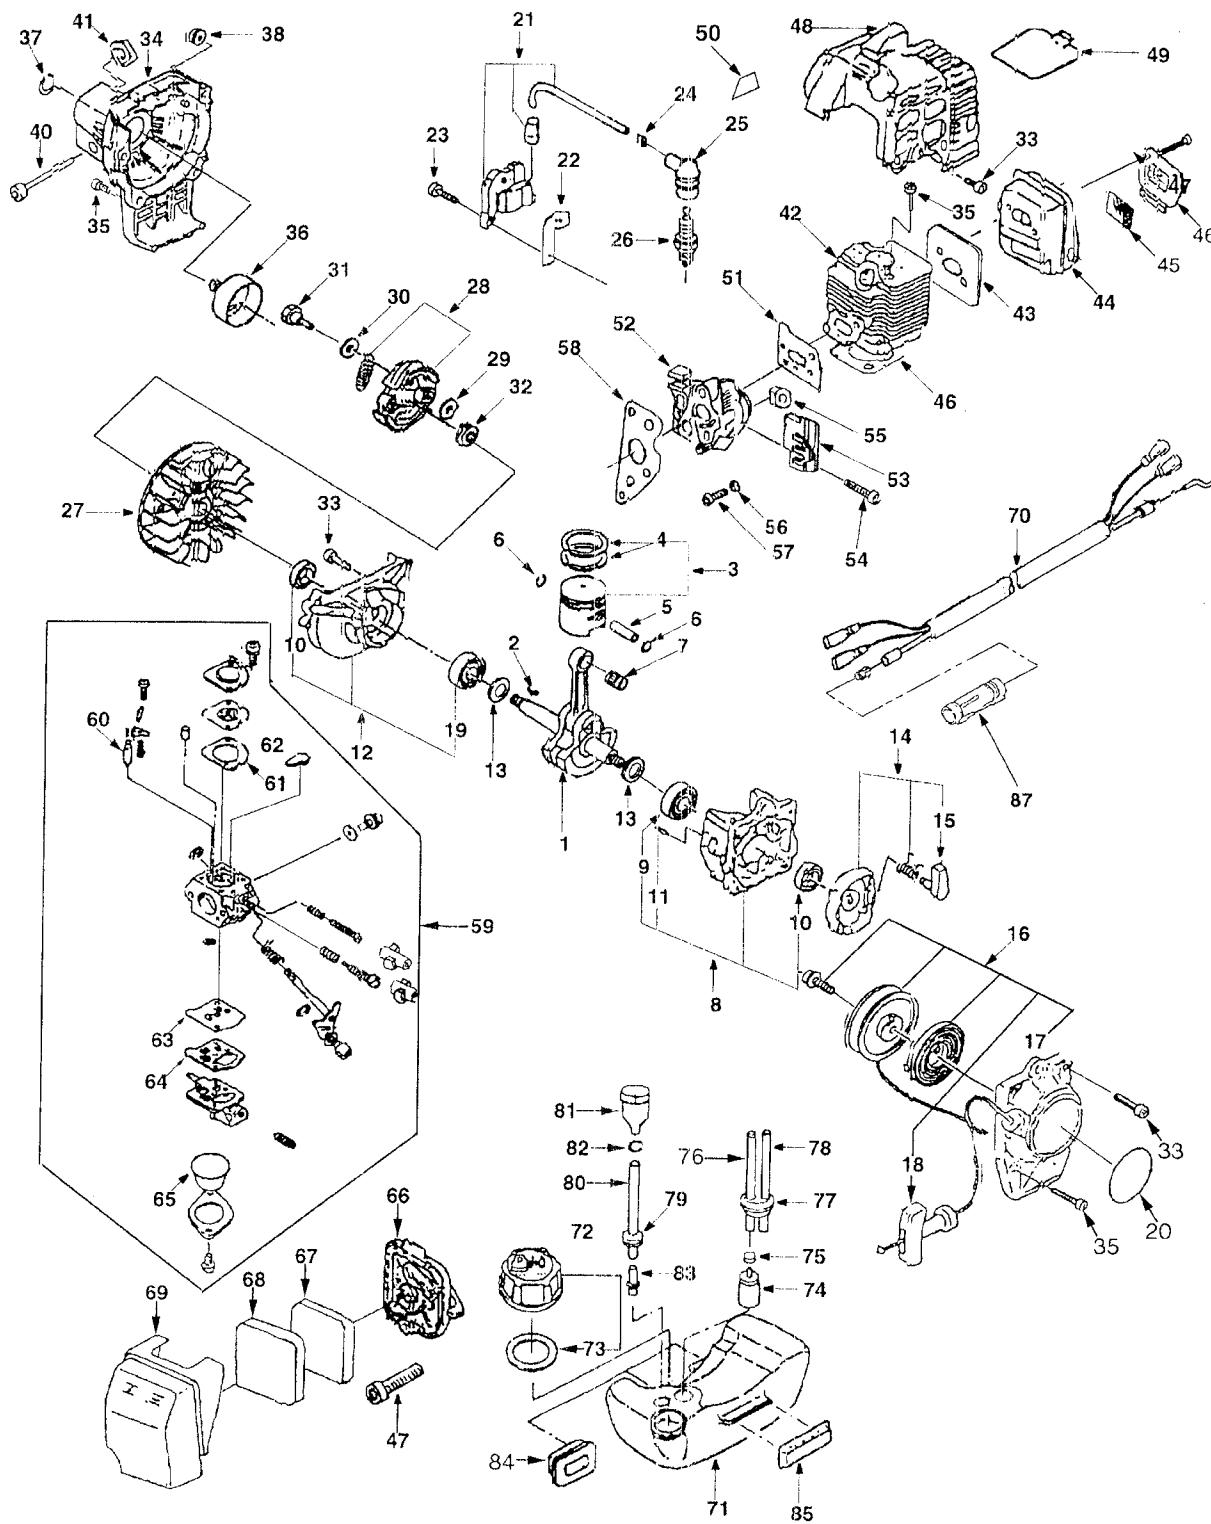

Model ST 23

Model ST 23

Ref. No.	Description	Part No.	Qty.	Ref. No.	Description	Part No.	Qty.
1	Crankshaft	IM-115253421	1	47	Bolt; M5 X 48	IM-010709016	4
2	Key	IM-034309031	1	48	Cowling, Cylinder	IM-175153960	1
3	Piston Ass'y	IM-115013300	1	49	Baffle Plate,	IM-135433470	1
4	Ring, Piston	IM-115113650	2	50	Trade Mark	IM-190333290	1
5	Pin, Piston	IM-115323130	1	51	Gasket, Insulator	See Ref. 86	1
6	Clip, Piston Pin	IM-198343210	2	52	Insulator	IM-199513501	1
7	Needle Bearing	IM-042709007	1	53	Adjuster	IM-125543100	1
8	Crankcase Ass'y	IM-110035180	1	54	Bolt; M5 X 12	IM-010709006	4
9	Ball Bearing ; 6000	IM-040106000	1	55	Nut	IM-020100005	1
10	Oil Seal	IM-050209097	2	56	Washer	IM-026100005	2
11	Dowel Pin	IM-030500512	2	57	Bolt; M5 X 25	IM-010709010	2
12	Crankcase Ass'y	IM-110035131	1	58	Gasket, Carburetor	See Ref. 86	1
13	Shim; 0.1	IM-199283050	A/R	59	Carburetor Ass'y	IM-130104240	1
13	Shim; 0.2	IM-199283060	A/R	60	Valve, Float	IM-130153240	1
14	Pulley Ass'y, Starter	IM-155353090	1	61	Gasket	IM-130123350	1
15	Ratchet	IM-155163110	1	62	Diaphragm, Metering	IM-130283357	1
16	Recoil Ass'y	IM-155103461	1	63	Diaphragm, Pump	IM-130513409	1
17	Rope, Starter	IM-155213050	1	64	Gasket	IM-130513413	1
18	Knob, Starter	IM-155223061	1	65	Rubber	IM-198113870	1
19	Ball Bearing ;6200	IM-040106200	1	66	Case, Air Silencer	IM-135713490	1
20	Name Plate	IM-190284860	1	67	Element(B), Filter Air	IM-135263310	1
21	Coil Ass'y, Ignition	IM-150053291	1	68	Element(A), Filter Air	IM-135263300	1
22	Insulator	IM-199513451	1	69	Case, Cap	IM-135713480	1
23	Bolt; M4 X 20	IM-010709018	2	70	Wire Compl, Throttle	IM-125504680	1
24	Spring	IM-198213300	1	71	Tank, Fuel	IM-160113270	1
25	Cap, Plug	IM-150413033	1	72	Cap Ass'y, Fuel Tank	IM-160033200	1
26	Spark, Plug	IM-150265091	1	73	Gasket	IM-160993100	1
27	Flywheel, Magneto	IM-150103460	1	74	Filter, Fuel	IM-130303290	1
28	Clutch Ass'y	IM-170033220	1	75	Clip	IM-198343181	1
29	Spacer	IM-199213150	2	76	Hose	IM-130983060	1
30	Spacer	IM-199213221	2	77	Rubber	IM-198113730	1
31	Bolt	IM-199433071	2	78	Hose	IM-068209150	1
32	Nut	IM-020109118	1	79	Rubber	IM-198113560	1
33	Bolt; M5 X 20	IM-010709009	5	80	Hose	IM-068209177	1
34	Housing, Blower	IM-175103450	1	81	Valve Assy, Reversing	IM-160043120	1
35	Bolt; M5 X 16	IM-010709008	8	82	Clip	IM-198343060	1
36	Drum, Clutch	IM-170333220	1	83	Connector	IM-198483100	1
37	Snap Ring; S-10	IM-036100010	1	84	Rubber	IM-198113701	2
38	Grommet	IM-298111010	1	85	Rubber	IM-198113740	1
40	Bolt; M5 X 30	IM-010709011	1	86	Gasket Kit	IM-135994150	1
41	Nut	IM-020109131	1	87	Wire Holder	IM-125683061	1
42	Cylinder	IM-110213550	1	88	Reel †	IM-155183121	1
43	Gasket, Muffler	See Ref.86	1	89	Spring, Spiral †	IM-155263270	1
44	Muffler	IM-135403500	1	90	Screw †	IM-155343050	1
45	Arrester	IM-135493090	1	91	Spring, Return †	IM-155263261	1
46	Gasket	IM-110993390	1				

† Not illustrated in picture