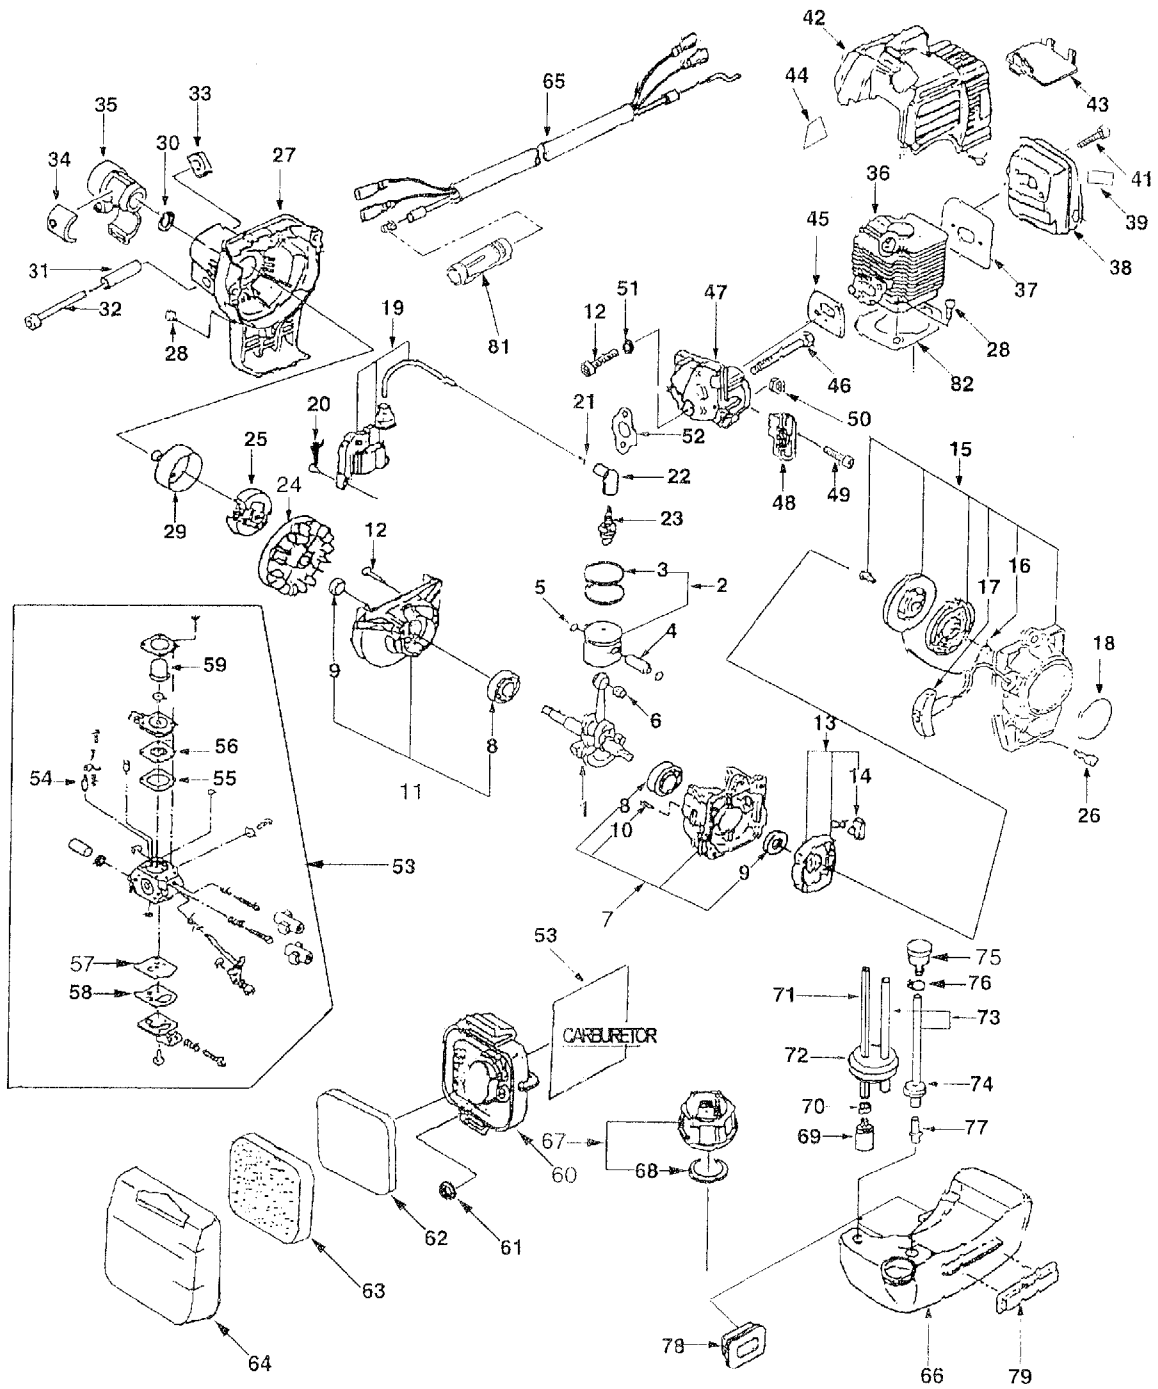

Model ST 26

Model ST 26

Ref. No.	Description	Part No.	Qty.	Ref. No.	Description	Part No.	Qty.
1	Crankshaft	IM-115253470	1	45	Gasket, Insulator	See Ref. 80	1
2	Piston Ass'y	IM-115013311	1	46	Bolt; M5 X 56	IM-010109433	2
3	Ring, Piston	IM-115113650	2	47	Insulator	IM-199513510	1
4	Pin, Piston	IM-115323040	1	48	Adjuster	IM-125543100	1
5	Clip, Piston Pin	IM-198343210	2	49	Bolt; M5 X 12	IM-010709006	1
6	Needle Bearing	IM-042709008	1	50	Nut	IM-020100005	1
7	Crankcase Ass'y	IM-110035190	1	51	Washer	IM-026100005	2
8	Ball Bearing ; 6201	IM-040106201	2	52	Gasket, Carburetor	See Ref. 80	1
9	Oil Seal	IM-050209070	2	53	Carburetor Ass'y	IM-130104240	1
10	Dowel Pin	IM-030500512	2	54	Valve, Float	IM-130153240	1
11	Crankcase Ass'y	IM-110035200	1	55	Gasket	IM-130123350	1
12	Bolt; M5 X 25	IM-010709010	5	56	Diaphragm, Metering	IM-130283357	1
13	Pulley Ass'y, Starter	IM-155353090	1	57	Diaphragm, Pump	IM-130513409	1
14	Ratchet	IM-155163110	1	58	Gasket	IM-130513413	1
15	Recoil Ass'y	IM-155103461	1	59	Rubber	IM-198113870	1
16	Rope, Starter	IM-155213050	1	60	Case, Air Silencer	IM-135713490	1
17	Knob, Starter	IM-155223061	1	61	Nut	IM-023100005	2
18	Name Plate	IM-190284870	1	62	Element(B), Filter Air	IM-135263310	1
19	Coil Ass'y, Ignition	IM-150053330	1	63	Element(A), Filter Air	IM-135263300	1
20	Bolt; M4 X 20	IM-010709018	2	64	Case, Cap	IM-135713450	1
21	Spring	IM-198213300	1	65	Wire Compl, Throttle	IM-125504790	1
22	Cap, Plug	IM-150413033	1	66	Tank, Fuel	IM-160113261	1
23	Spark, Plug	IM-150265091	1	67	Cap Ass'y, Fuel Tank	IM-160033200	1
24	Flywheel, Magneto	IM-150103500	1	68	Gasket	IM-160993100	1
25	Clutch Ass'y	IM-170033370	1	69	Filter, Fuel	IM-130303290	1
26	Bolt; M5 X 20	IM-010709009	4	70	Clip	IM-198343181	1
27	Housing, Blower	IM-175103440	1	71	Hose	IM-198163080	1
28	Bolt; M5 X 16	IM-010709008	5	72	Rubber	IM-198113730	1
29	Drum, Clutch	IM-170333240	1	73	Hose	IM-068209150	2
30	Snap Ring; S-12	IM-036100012	1	74	Rubber	IM-198113560	1
31	Collar	IM-199233470	1	75	Valve Assy, Reversing	IM-160043120	1
32	Bolt; M5 X 30	IM-010709011	1	76	Clip	IM-198343060	1
33	Nut	IM-020109131	1	77	Connector	IM-198483100	1
34	Plate	IM-175423050	1	78	Rubber	IM-198113620	2
35	Rubber	IM-198113890	1	79	Rubber	IM-198113740	1
36	Cylinder	IM-110213560	1	80	Gasket Kit	IM-135994160	1
37	Gasket, Muffler	See Ref.80	1	81	Holder, Wire	IM-125683061	1
38	Muffler	IM-135403670	1	82	Gasket	IM-110993420	1
39	Arrester	IM-135493090	1	83	Reel †	IM-155183121	1
41	Bolt; M5 X 48	IM-010709016	2	84	Spring, Spiral †	IM-155263270	1
42	Cowling, Cylinder	IM-175153970	1	85	Screw †	IM-155343050	1
43	Baffle Plate	IM-135433630	1	86	Spring, Return †	IM-155263261	1
44	Trade Mark	IM-190333290	1				

† Not illustrated in picture