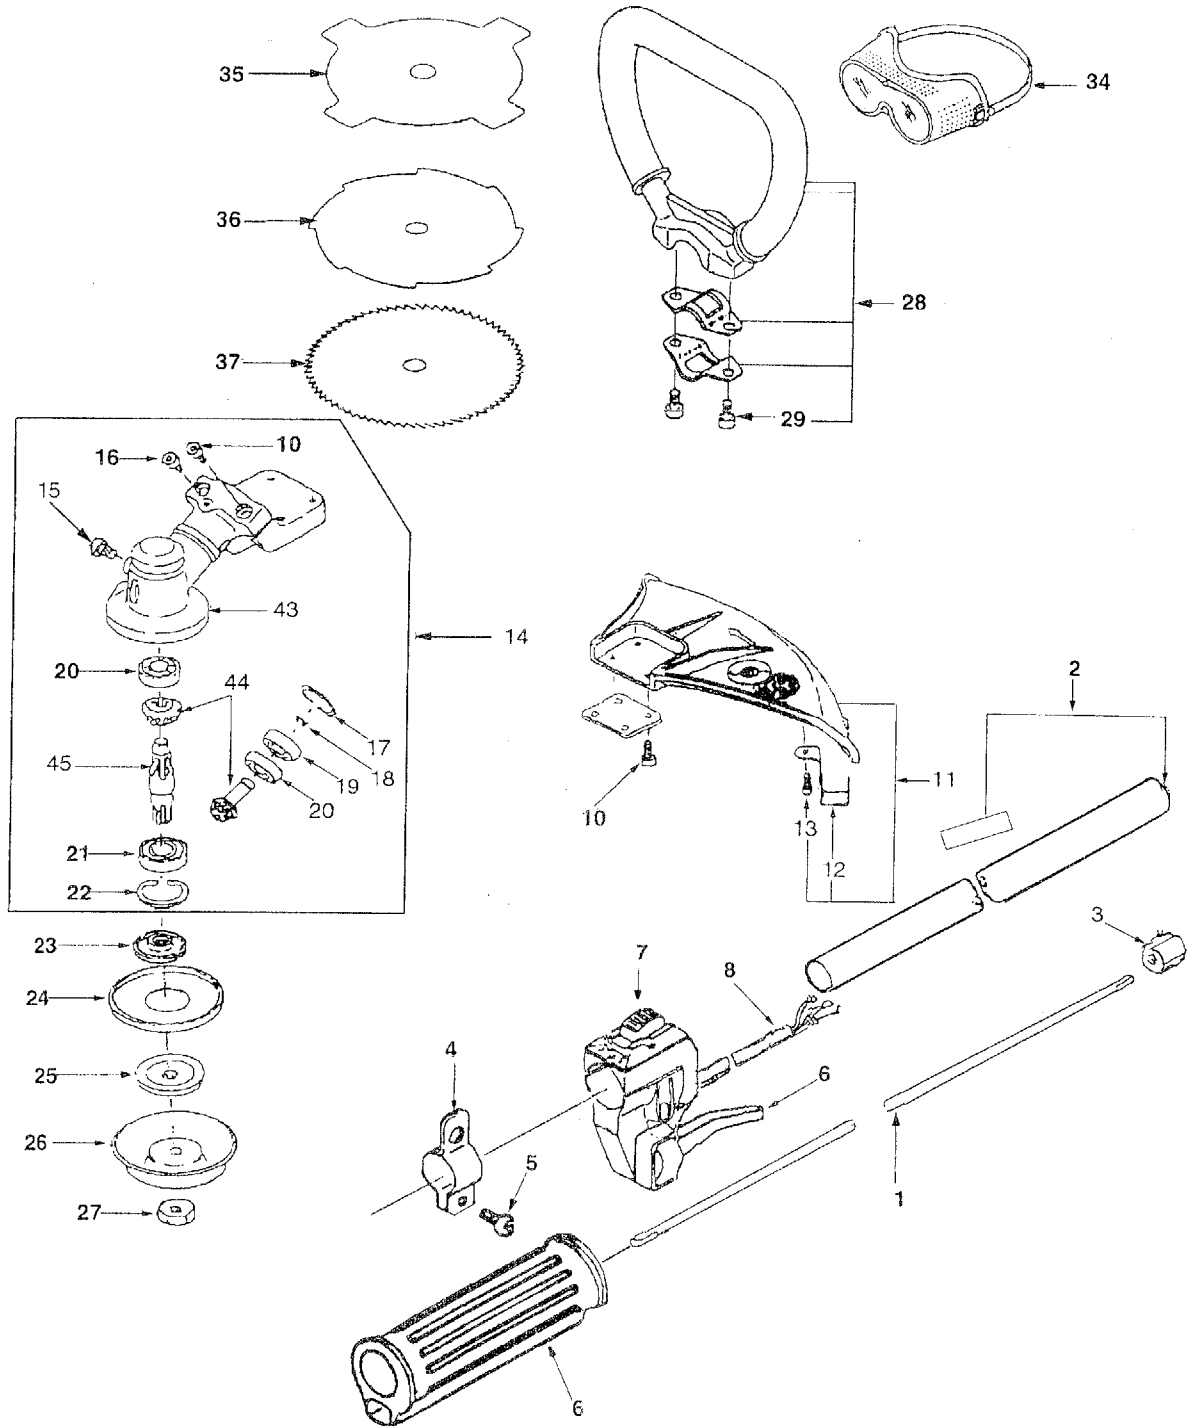

† Not illustrated in picture

Model ST 26 Drive Shaft

Model ST 26 Drive Shaft

Ref. No.	Description	Part No.	Qty.	Ref. No.	Description	Part No.	Qty.
1	Shaft, Drive	IM-720113160	1	22	Snap Ring; R-28	IM-036500028	1
2	Pipe Complete	IM-720124330	1	23	Holder	IM-720333630	1
3	Metal	IM-720133160	6	24	Cover(B)	IM-720343890	1
4	Hanger	IM-720203082	1	25	Holder	IM-720333610	1
5	Bolt; M6 X 14	IM-720973178	1	26	Cover, Bolt	IM-720343780	1
6	Grip	IM-720623400	1	27	Nut; Left M10 1.25	IM-720973715	1
7	Lever Assy, Throttle	IM-125034130	1	28	Handle Ass'y	IM-720053800	1
8	Wire, Throttle	IM-125504820	1	29	Bolt; M6 X 12	IM-720973177	2
10	Bolt; M5 X 20	IM-010709009	6	30	Wrench;19	IM-720983371	1
11	Deflector Ass'y	IM-720043511	1	31	Wrench Key; 4mm †	IM-090500004	1
12	Cutter	IM-720493060	1	32	Bag, Tool †	IM-720983420	1
13	Bolt; M5 X 16	IM-010709008	1	33	Book, Instruction †	IM-100814080	1
14	Case Ass'y, Gear	IM-720023990	1	34	Goggle	IM-195633000	1
15	Bolt; M6 X 8	IM-720973663	1	35	Blade (4 Tooth)	IM-195833140	1
16	Bolt; M5 X 10	IM-720973175	1	36	Blade (8 Tooth)	IM-195833170	1
17	Snap Ring; R-24	IM-036500024	1	37	Blade (Circular)	IM-195833230	1
18	Snap Ring; S-9	IM-036100009	1	43	Case, Gear	IM-720263660	1
19	Ball Bearing; 609ZZ	IM-720973161	1	44	Gear Ass'y	IM-720273190	1
20	Ball Bearing; 609	IM-720973159	2	45	Shaft	IM-720293360	1
21	Ball Bearing; 6001LL	IM-040146001	1				