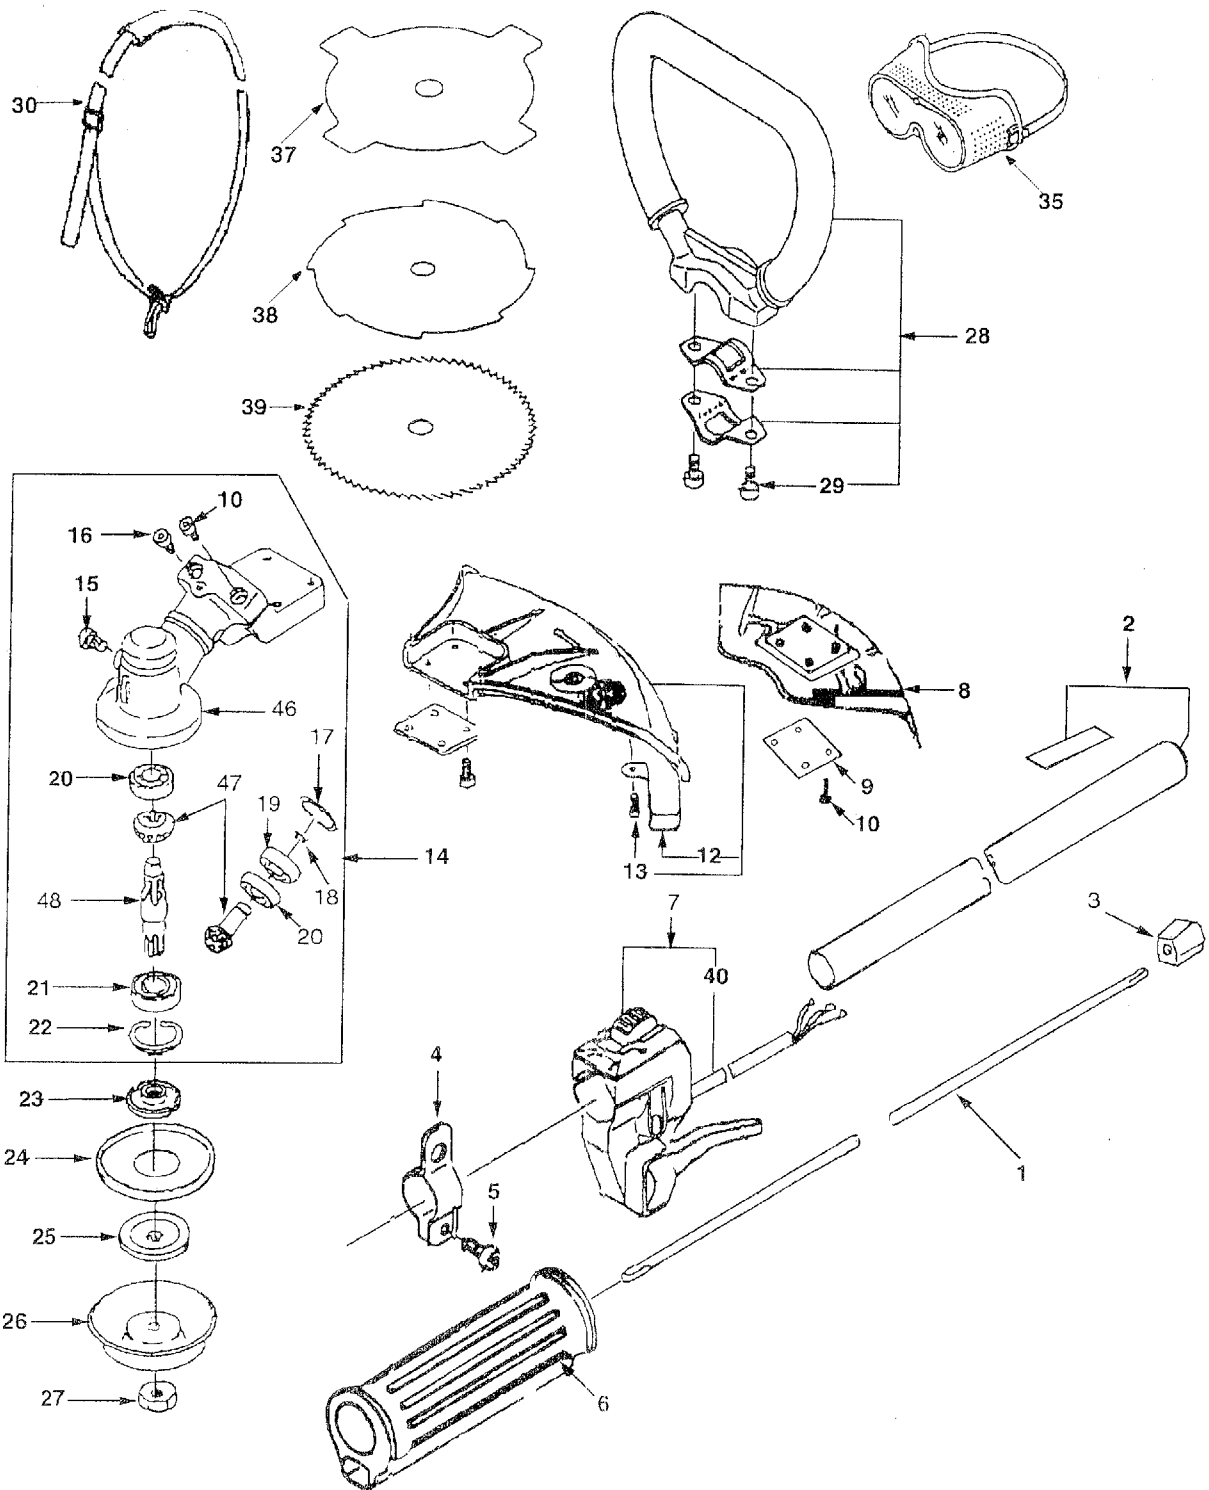

Model ST 35 Drive Shaft

## Model ST 35 Drive Shaft

Ref. No.	Description	Part No.	Qty.	Ref. No.	Description	Part No.	Qty.
1	Shaft, Drive	IM- 720113120	1	25	Holder	IM-720333610	1
2	Pipe Complete	IM-720124290	1	26	Cover, Bolt	IM-720343780	1
3	Metal	IM-720133061	6	27	Nut; Left M10 1.25	IM-720973715	1
4	Hanger	IM-720203073	1	28	Handle	IM-720053650	1
5	Bolt; M6 X 14	IM-720973178	1	29	Bolt; M6 X 12	IM-720973177	2
6	Grip	IM-720623251	1	30	Band Complete, Shoulder	IM-720853461	1
7	Lever Assy,Throttle	IM-125034150	1	31	Wrench;19	IM-720983371	1
8	Deflector	IM-720463430	1	32	Wrench Key; 4mm	IM-090500004	1
9	Plate	IM-720473180	1	33	Bag, Tool	IM-720983420	1
10	Bolt; M5 X 20	IM-010709009	6	34	Book, Instruction	IM-100814490	1
11	Deflector A'ssy	IM-720043511	1	35	Goggle	IM-195633000	1
12	Cutter	IM-720493060	1	37	Blade (4 Tooth)	IM-195833150	1
13	Bolt; M5 X 16	IM-010709008	1	38	Blade (8 Tooth)	IM-195833070	1
14	Case Ass'y, Gear	IM-720023940	1	39	Blade (Circular)	IM-195833160	1
15	Bolt; M6 X 8	IM-720973663	1	40	Wire Compl, Throttle	IM-125504820	1
16	Bolt; M5 X 10	IM-720973175	1	41	Trimmer, Nylon Line	IM-720033200	1
17	Snap Ring; R-26	IM-036500026	1	42	Cord, Nylon	IM-720973208	1
18	Snap Ring; S-10	IM-036100010	1	43	Cover	IM-720343770	1
19	Bearing Ball; 6000ZZ	IM-040126000	1	44	Reel	IM-720393050	1
20	Bearing Ball; 6000	IM-040106000	2	45	Eyelet	IM-720973714	2
21	Bearing Ball;6001LL	IM-040146001	1	46	Case, Gear	IM-720263670	1
22	Snap Ring; R-28	IM-036500028	1	47	Gear Ass'y	IM-720273160	1
23	Holder	IM-720333630	1	48	Shaft	IM-720293370	1
24	Cover(B)	IM-720343890	1				