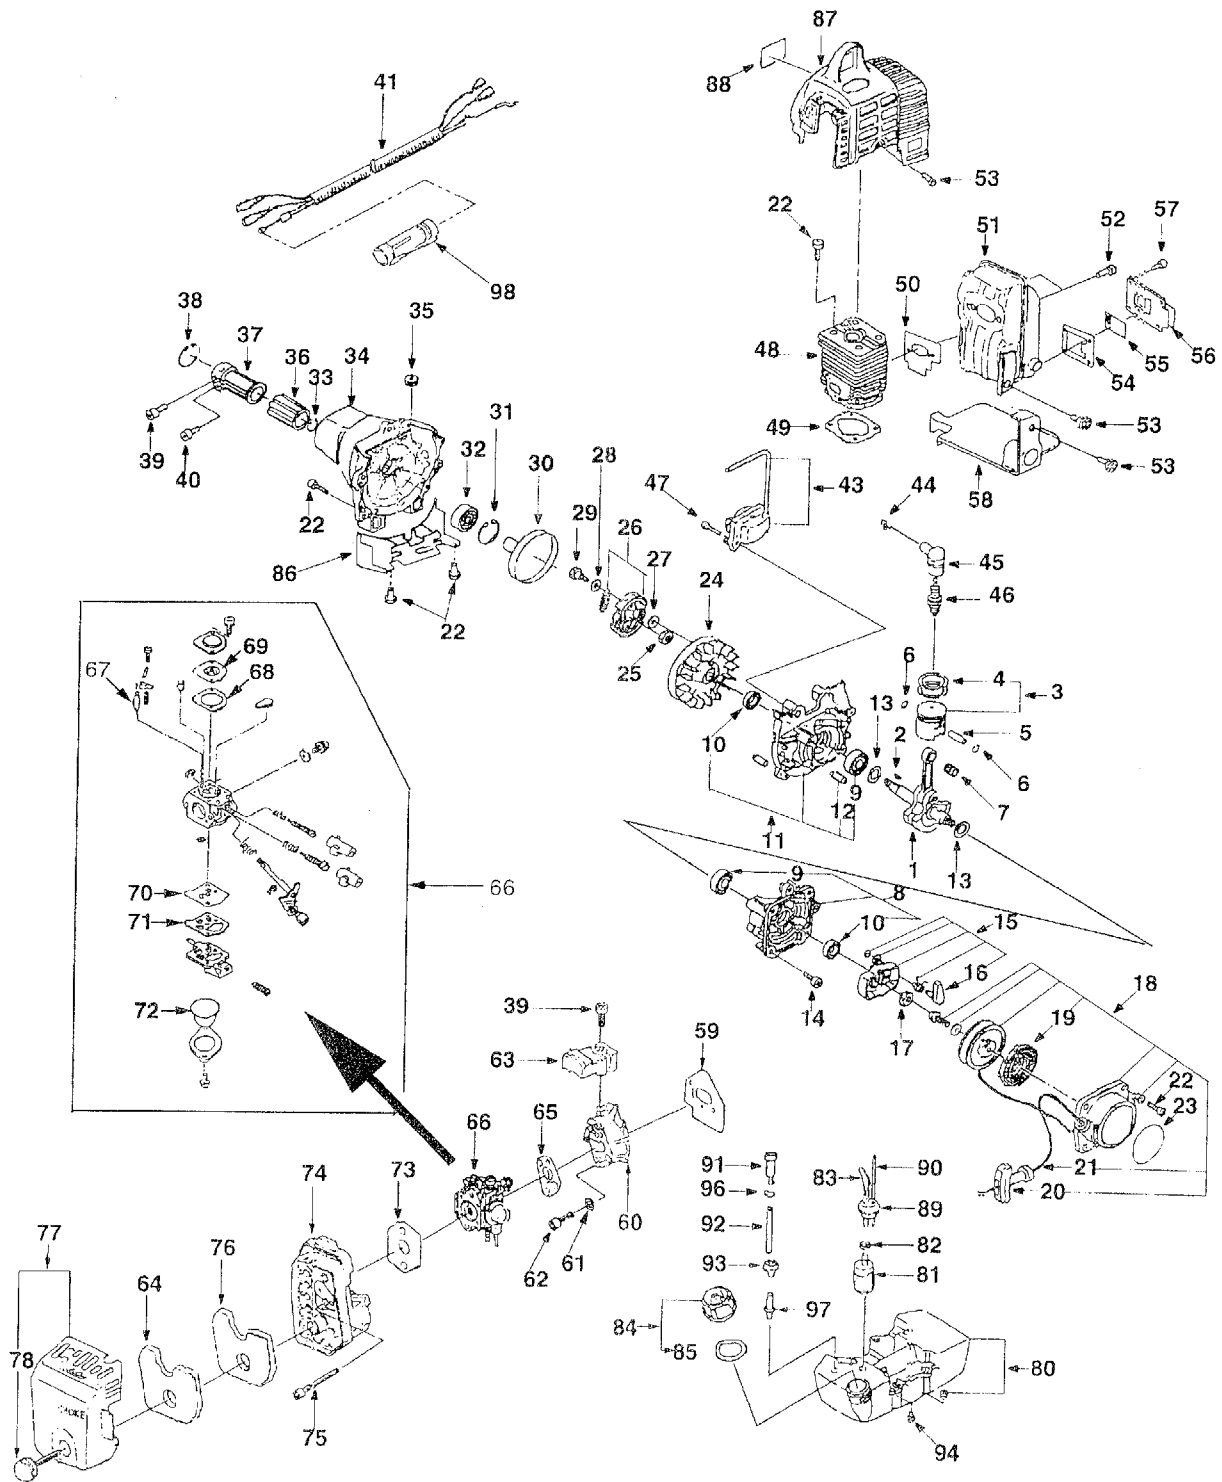

Model ST 35

Model ST 35

Ref. No.	Description	Part No.	Qty.	Ref. No.	Description	Part No.	Qty.
1	Crankshaft	IM-115253440	1	51	Muffler	IM-135403491	1
2	Key	IM-034309031	1	52	Bolt; M5 X 58	IM-010709040	2
3	Piston Ass'y	IM-115013280	1	53	Bolt; M5 X 12	IM-010709006	4
4	Ring, piston	IM-115113730	2	54	Gasket, Baffle Plate	See Ref.95	1
5	Pin, piston	IM-115323030	1	55	Arrester	IM-135493010	1
6	Clip, piston Pin	IM-198343040	2	56	Baffle Plate, Outer	IM-135433570	1
7	Needle Bearing	IM-042709006	1	57	Bolt; M4 X 6	IM-010709014	4
8	Crankcase Ass'y	IM-110035150	1	58	Baffle Plate	IM-135433560	1
9	Ball Bearing ; 6201	IM-040106201	2	59	Gasket, Insulator	See Ref. 95	1
10	Oil Seal	IM-050209070	2	60	Insulator	IM-199513550	1
11	Crankcase Ass'y	IM-110035160	1	61	Washer	IM-026100005	2
12	Dowel Pin	IM-030500512	4	62	Bolt; M5 X 25	IM-010709010	2
13	Shim; 0.1	IM-199283030	A/R	63	Adjuster	IM-125543090	1
13	Shim; 0.2	IM-199283040	A/R	64	Element(B),filter Air	IM-135263370	1
14	Bolt; M5 X 30	IM-010709011	4	65	Gasket, Carburetor	See Ref.95	1
15	Pulley Assembly, Starter	IM-155353060	1	66	Carburetor Ass'y	IM-130104210	1
16	Ratchet	IM-155163080	1	67	Valve, Float	IM-130153210	1
17	Nut	IM-020300008	1	68	Gasket	IM-130123350	1
18	Recoil Ass'y	IM-155103341	1	69	Diaphragm, Metering	IM-130283357	1
19	Spring, spiral	IM-155263210	1	70	Diaphragm, Pump	IM-130513409	1
20	Knob, starter	IM-155223050	1	71	Gasket	IM-130513410	1
21	Rope, starter	IM-155213090	1	72	Rubber	IM-198113870	1
22	Bolt; M5 X 16	IM-010709008	14	73	Gasket, Air Silencer	See Ref. 95	1
23	Name Plate	IM-190284880	1	74	Case, Air Silencer	IM-135713373	1
24	Flywheel, Magneto	IM-150103351	1	75	Bolt; M5 X 48	IM-010709016	2
25	Nut	IM-020109107	1	76	Element(A), Filter Air	IM-135263380	1
26	Clutch Ass'y	IM-170033241	1	77	Case, Cap	IM-135713393	1
27	Spacer	IM-199213071	2	78	Bolt	IM-199433090	1
28	Spacer	IM-199213180	2	80	Tank, Fuel	IM-160103250	1
29	Bolt	IM-199433082	2	81	Filter, Fuel	IM-130303290	1
30	Drum, clutch	IM-170333140	1	82	Clip	IM-198343181	1
31	Snap Ring; R-35	IM-036500035	1	83	Hose	IM-198163080	1
32	Ball Bearing ; 6202zz	IM-040126202	1	84	Cap Ass'y, Fuel Tank	IM-160033200	1
33	Snap Ring; S-15	IM-036100015	1	85	Gasket	IM-160993100	1
34	Housing, Blower	IM-175114510	1	86	Stay, Stand	IM-175973371	1
35	Grommet	IM-298111010	1	87	Cowling, Cylinder	IM-175153980	1
36	Rubber	IM-198113810	1	88	Trade Mark	IM-190333290	1
37	Pipe	IM-165983130	1	89	Rubber	IM-198113730	1
38	Snap Ring; R-47	IM-036550047	1	90	Hose	IM-068209150	1
39	Bolt; M4 X 12	IM-010709015	2	91	Valve Assy, Reversing	IM-160043120	1
40	Bolt; M6 X 20	IM-010709013	1	92	Hose	IM-068209176	1
41	Wire Compl, Throttle	IM-125504840	1	93	Rubber	IM-198113560	1
43	Coil Ass'y, Ignition	IM-150053320	1	94	Bolt; M5 X 14	IM-010709017	4
44	Spring	IM-198213300	1	95	Gasket Kit	IM-135994170	1
45	Cap, Plug	IM-150413033	1	96	Clip	IM-198343060	1
46	Spark, Plug	IM-150265091	1	97	Connector	IM-198483100	1
47	Bolt; M5 X 20	IM-010709009	2	98	Holder, Wire	IM-125683061	1
48	Cylinder	IM-110213540	1	99	Reel	IM-155183090	1
49	Gasket, Cylinder	IM-110993410	1	100	Screw	IM-155343050	1
50	Gasket, Muffler	See Ref. 95	1	101	Spring, Return	IM-155263200	1