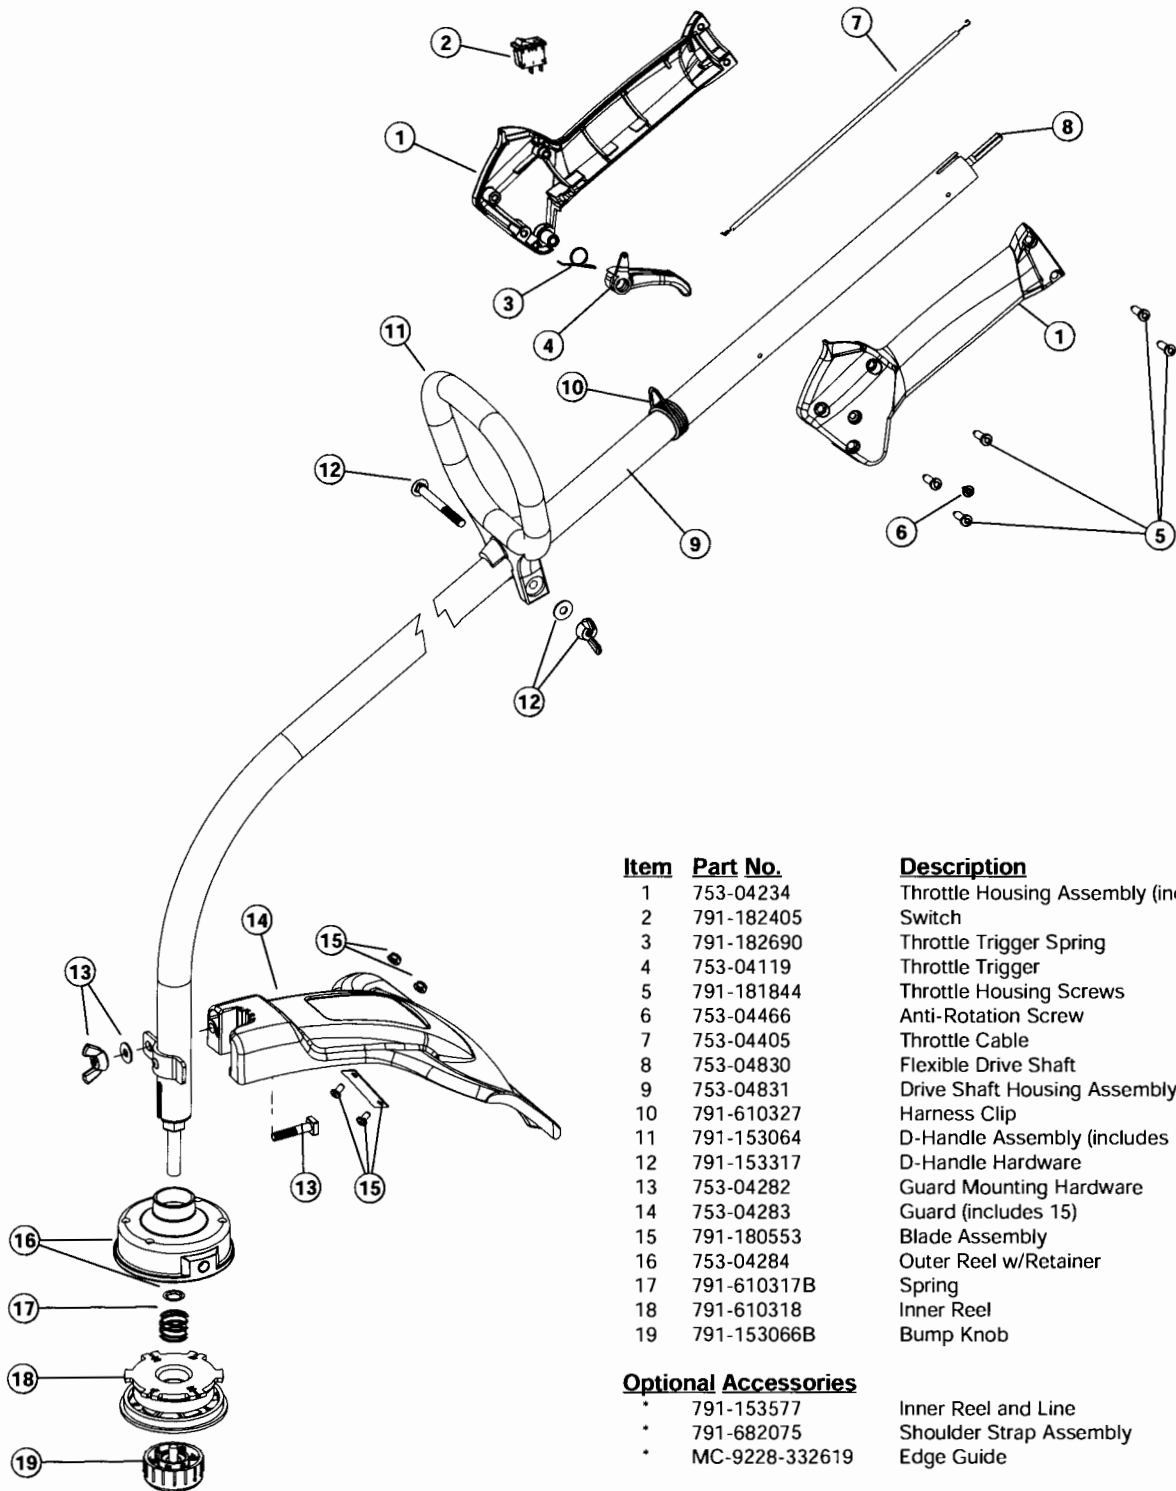

# PARTS LIST

## BOOM AND TRIMMER PARTS - TB10CS 2 CYCLE TRIMMER

Item	Part No.	Description
1	753-04234	Throttle Housing Assembly (includes 2-4)
2	791-182405	Switch
3	791-182690	Throttle Trigger Spring
4	753-04119	Throttle Trigger
5	791-181844	Throttle Housing Screws
6	753-04466	Anti-Rotation Screw
7	753-04405	Throttle Cable
8	753-04830	Flexible Drive Shaft
9	753-04831	Drive Shaft Housing Assembly (includes 8 & 16)
10	791-610327	Harness Clip
11	791-153064	D-Handle Assembly (includes 12)
12	791-153317	D-Handle Hardware
13	753-04282	Guard Mounting Hardware
14	753-04283	Guard (includes 15)
15	791-180553	Blade Assembly
16	753-04284	Outer Reel w/Retainer
17	791-610317B	Spring
18	791-610318	Inner Reel
19	791-153066B	Bump Knob

### Optional Accessories

- 791-153577 Inner Reel and Line
- 791-682075 Shoulder Strap Assembly
- MC-9228-332619 Edge Guide
- Items Not Shown