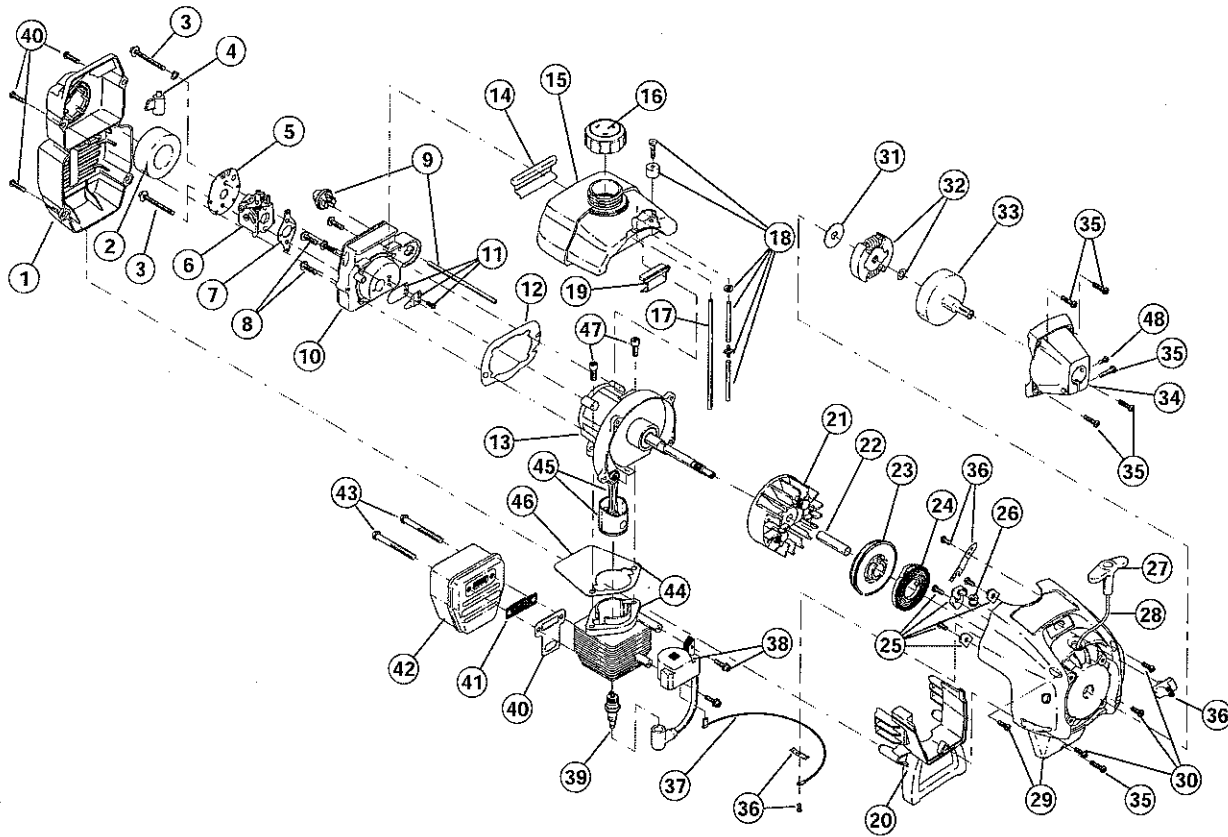

PARTS LIST

ENGINE PARTS - MODEL TB15CS 2-CYCLE GAS TRIMMER - ENGINE

Item	Part No.	Description	Item	Part No.	Description
1	753-1192	Carburetor/Air Cleaner Cover Assembly (includes 2 & 35)	30	791-181862	Housing Screw
2	791-180350B	Air Cleaner Filter	31	791-182368	Clutch Washer
3	791-180351	Carburetor Mounting Screw Assembly	32	791-181445	Clutch Rotor Assembly
4	753-1193	Choke Lever	33	791-153592	Clutch Drum Assembly
5	753-1194	Choke Plate	34	791-182797	Clutch Cover Assembly (includes 35 & 48)
6	753-04331	Carburetor Assembly (includes 7 & 18)	35	791-181345	Screw
7	791-610675	Carburetor Gasket	36	791-181442	Switch Assembly
8	791-181860	Carb Mount Screw	37	791-180036	Wire Lead
9	791-683974B	Primer and Hose Assembly	38	753-04324	Module Assembly
10	753-1196	Carb Mount Assembly (includes 8 11 & 12)	39	791-610311B	Spark Plug
11	791-684451	Reed Assembly	40	791-182066	Muffler Assembly (includes 41-43)
12	753-1208	Carburetor Mount Gasket	41	791-182065	Exhaust Gasket
13	753-04332	Crank Case Service Assembly (includes 8)	42	791-182747	Spark Arrestor
14	791-612134	Rear Mounting Pad	43	791-147575	Muffler Mounting Bolt Assembly
15	753-04311	Fuel Tank Assembly (includes 16-18)	44	753-04323	Cylinder Assembly (includes 46 & 47)
16	791-182438	Fuel Cap Assembly	45	753-04367	Piston and Rod Assembly
17	791-181086	Fuel Return Line	46	753-1197	Cylinder Gasket
18	791-682039	Fuel Line Assembly	47	791-182723	Cylinder Bolt
19	791-145308	Front Mounting Pad	48	791-182519	Anti-Rotation Screw
20	791-182064	Shroud Extension & Stand (includes 35)	*	753-04134	Engine Gasket Kit
21	791-182736	Flywheel Assembly	*	791-180608	O E M. Carburetor Repair Kit
22	791-181065	Spacer	*	791-181873	Gasket Diaphragm Repair Kit
23	753-04232	Recoil Pulley Assembly	*	753-1209	Piston Ring
24	791-613102	Recoil Spring	*	753-04334	Short Block Assembly (includes 13, 40, 44 & 45)
25	791-181441	Pulley Retainer Assembly	*	791-181501	Starter Housing Screw Set
26	791-611061	Rope Guide	*	791-181599	Clutch Springs (Qty. 2)
27	791-181079	Pull Handle			
28	791-613103	Rope			
29	791-182619	Starter Housing Assembly (includes 23-28, 30 & 35-37)