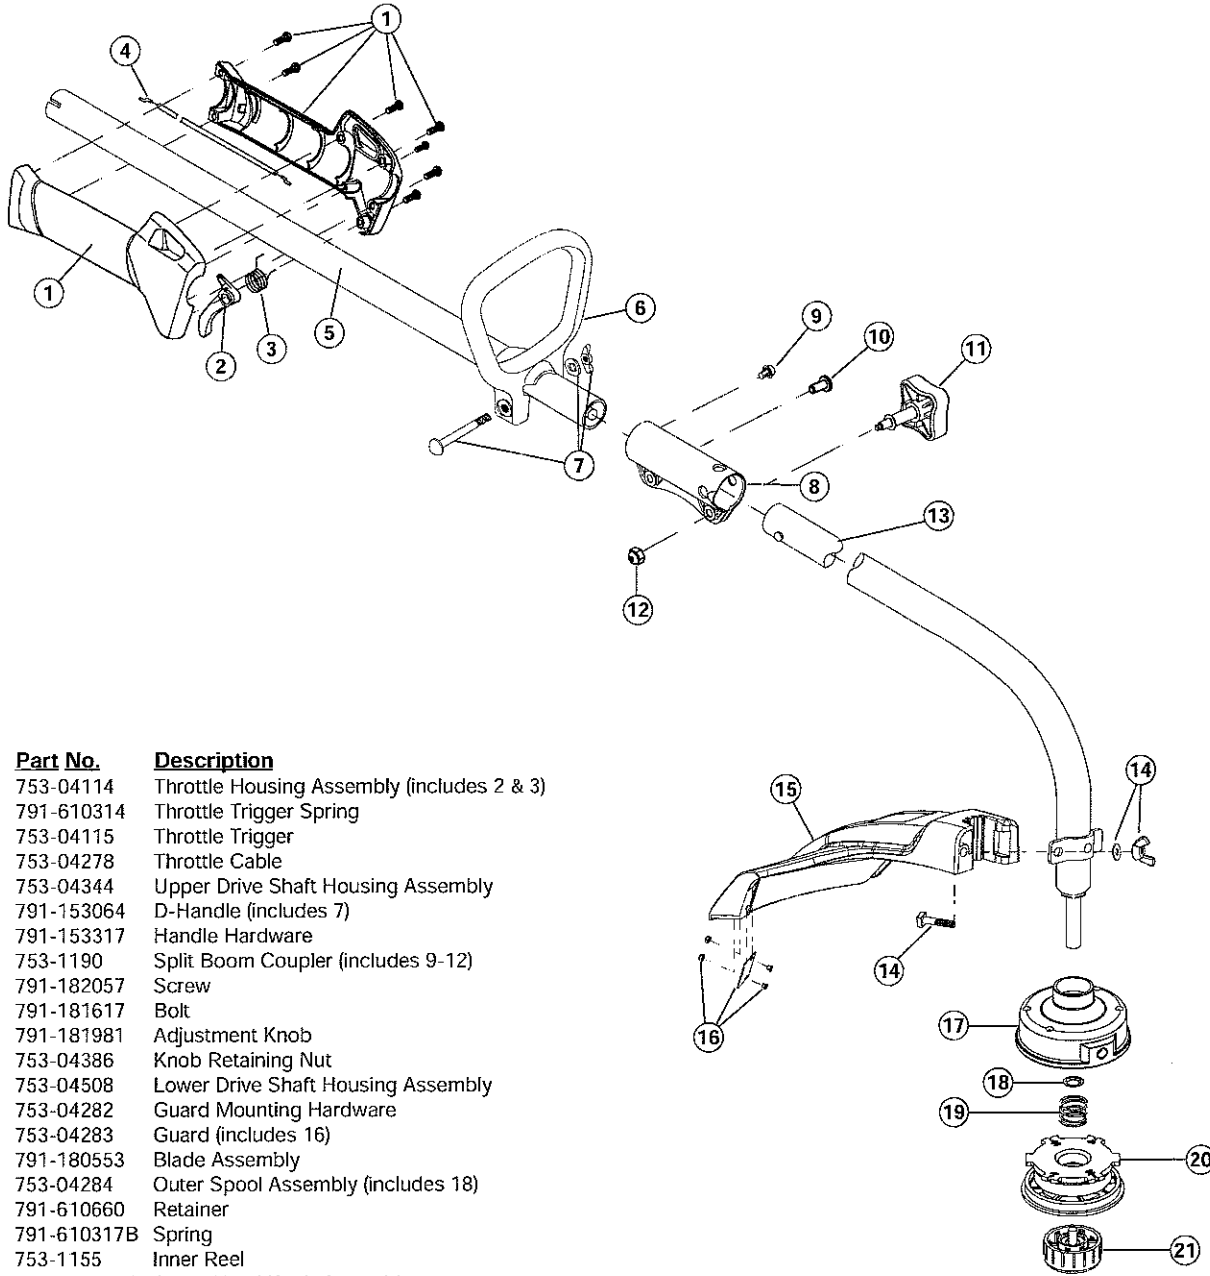

PARTS LIST

BOOM AND TRIMMER PARTS - MODEL TB15CS 2 CYCLE TRIMMER - BOOM

Item	Part No.	Description
1	753-04114	Throttle Housing Assembly (includes 2 & 3)
2	791-610314	Throttle Trigger Spring
3	753-04115	Throttle Trigger
4	753-04278	Throttle Cable
5	753-04344	Upper Drive Shaft Housing Assembly
6	791-153064	D-Handle (includes 7)
7	791-153317	Handle Hardware
8	753-1190	Split Boom Coupler (includes 9-12)
9	791-182057	Screw
10	791-181617	Bolt
11	791-181981	Adjustment Knob
12	753-04386	Knob Retaining Nut
13	753-04508	Lower Drive Shaft Housing Assembly
14	753-04282	Guard Mounting Hardware
15	753-04283	Guard (includes 16)
16	791-180553	Blade Assembly
17	753-04284	Outer Spool Assembly (includes 18)
18	791-610660	Retainer
19	791-610317B	Spring
20	753-1155	Inner Reel
21	791-153066B	Bump Head Knob Assembly