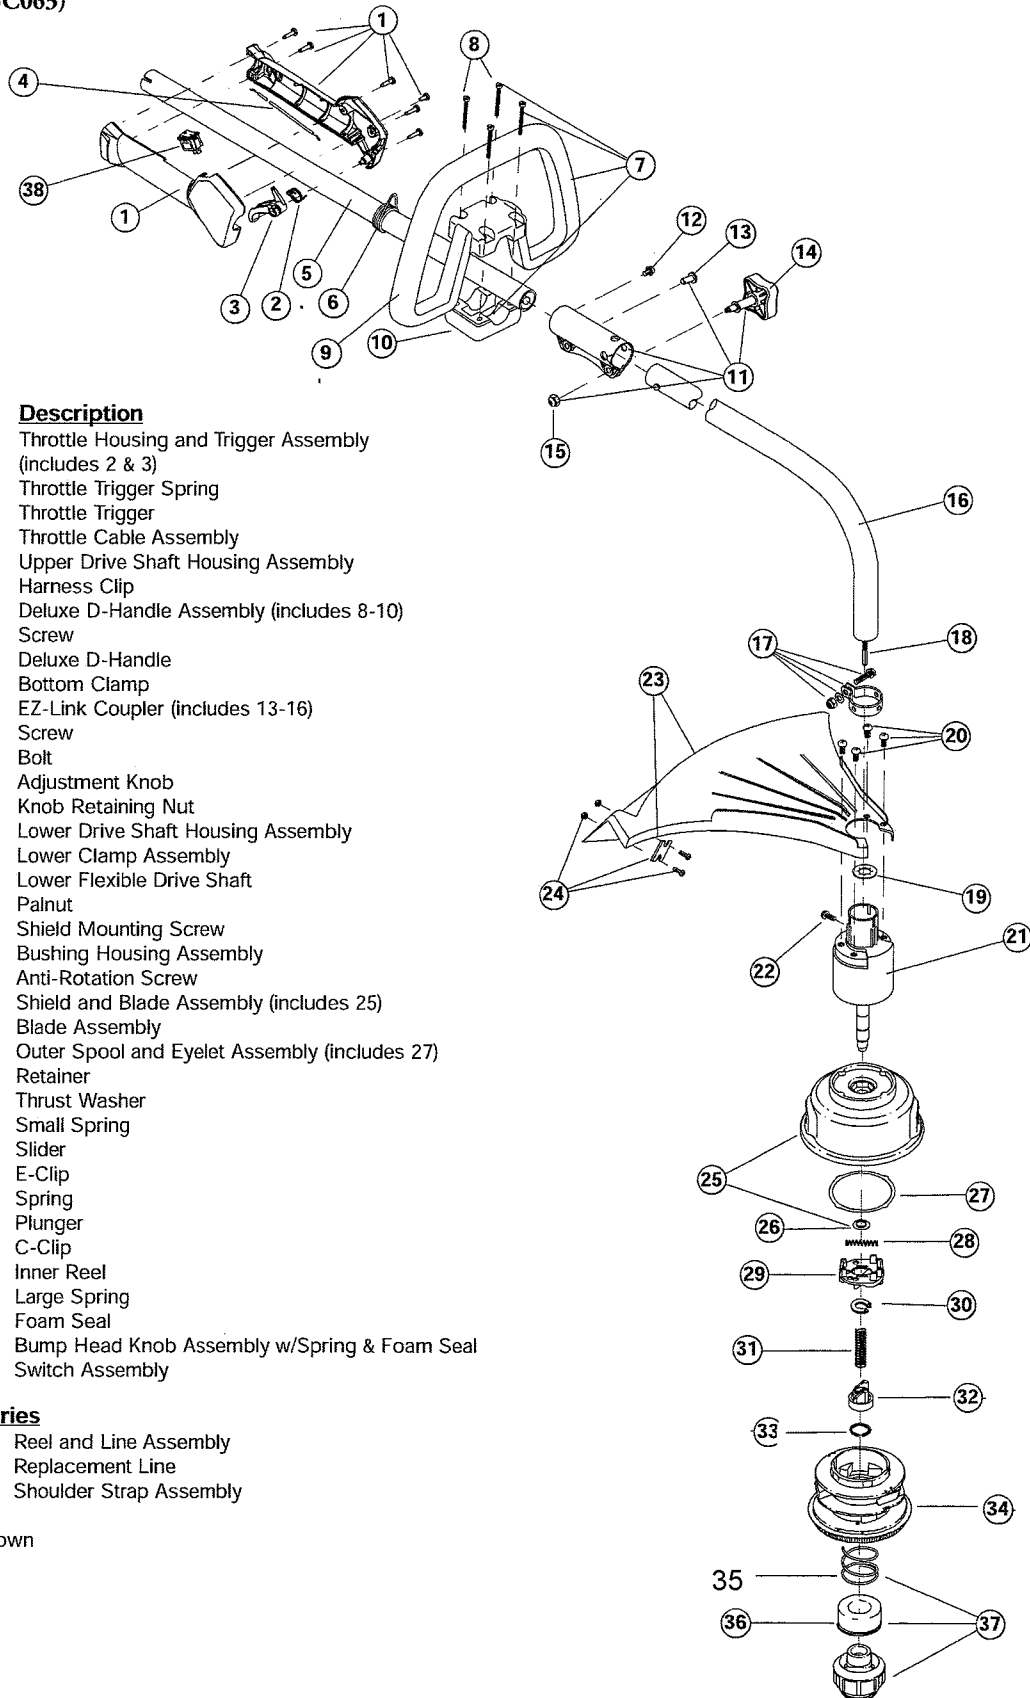

BOOM AND TRIMMER PARTS - MODEL TB25CS

2-CYCLE GAS TRIMMER

(PPN - 41BDT25C063)

Item	Part No.	Description
1	753-04234	Throttle Housing and Trigger Assembly (includes 2 & 3)
2	791-182690	Throttle Trigger Spring
3	753-04119	Throttle Trigger
4	791-182877	Throttle Cable Assembly
5	753-04236	Upper Drive Shaft Housing Assembly
6	791-610327	Harness Clip
7	791-180869	Deluxe D-Handle Assembly (includes 8-10)
8	791-181070	Screw
9	791-182167	Deluxe D-Handle
10	791-182168	Bottom Clamp
11	753-1190	EZ-Link Coupler (includes 13-16)
12	791-182057	Screw
13	791-181617	Bolt
14	791-181981	Adjustment Knob
15	791-181886	Knob Retaining Nut
16	791-180340	Lower Drive Shaft Housing Assembly
17	791-153597	Lower Clamp Assembly
18	791-181852	Lower Flexible Drive Shaft
19	791-181560	Palnut
20	791-180531	Shield Mounting Screw
21	791-181857	Bushing Housing Assembly
22	791-145569	Anti-Rotation Screw
23	791-181659	Shield and Blade Assembly (includes 25)
24	791-181823	Blade Assembly
25	791-181457	Outer Spool and Eyelet Assembly (includes 27)
26	791-181458	Retainer
27	791-181561	Thrust Washer
28	791-181459	Small Spring
29	753-04257	Slider
30	791-181532	E-Clip
31	791-181531	Spring
32	791-181462	Plunger
33	791-181463	C-Clip
34	791-181464	Inner Reel
35	791-181465	Large Spring
36	791-181467	Foam Seal
37	791-181468	Bump Head Knob Assembly w/Spring & Foam Seal
38	791-182405	Switch Assembly

Optional Accessories

- 753-04218 Reel and Line Assembly
- 791-180120 Replacement Line
- 791-682075 Shoulder Strap Assembly

* Items Not Shown