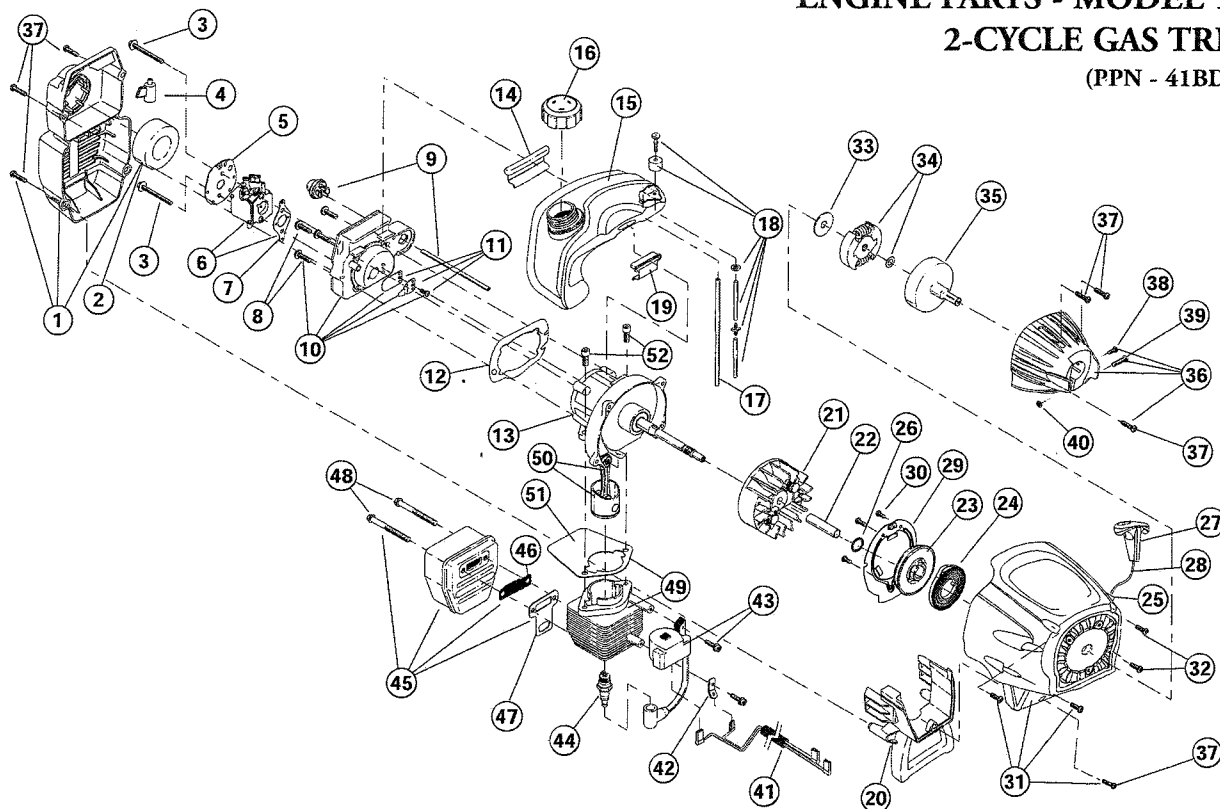

ENGINE PARTS - MODEL TB25CS
2-CYCLE GAS TRIMMER
(PPN - 41BDT25C063)

Item	Part No.	Description	Item	Part No.	Description
1	753-1192	Air Cleaner/Muffler Cover Assembly (includes 2 & 37)	31	753-1203	Starter Housing Assembly (includes 23-30, 32 & 37)
2	791-180350B	Air Cleaner Filter	32	791-181862	Housing Screw
3	791-180351	Carburetor Mounting Screw	33	791-182368	Clutch Washer
4	753-1193	Choke Extension	34	791-182369	Clutch Rotor Assembly
5	753-1194	Choke Plate	35	791-153592	Clutch Drum Assembly
6	753-04338	Carburetor Assembly (includes 7 & 18)	36	753-1204	Clutch Cover Assembly (includes 37-40)
7	791-610675	Carburetor Gasket	37	791-181345	Cover Screw
8	791-181860	Carb Mount Screw	38	791-182519	Anti-Rotation Screw
9	791-181801	Primer and Hose Assembly	39	753-04003	Clamping Screw
10	753-1196	Carb Mount Assembly (includes 8 & 11)	40	791-180217	Clamping Nut
11	791-684451	Reed Assembly	41	791-182798	Wire Leads and Sleeve
12	753-1208	Carburetor Mount Gasket	42	791-611063	Ground Tab
13	753-04332	Crank Case Service Assembly (includes 8)	43	753-04336	Module Assembly
14	791-612134	Rear Mounting Pad	44	791-610311B	Spark Plug
15	753-04307	Fuel Tank Assembly (includes 16-18)	45	791-182066	Muffler Assembly (includes 46-48)
16	753-04084	Fuel Cap Assembly	46	791-182747	Spark Arrestor Screen
17	791-181168	Fuel Return Line	47	753-04159	Exhaust Gasket
18	753-04233	Fuel Line Assembly	48	791-147575	Muffler Mounting Bolt Assembly
19	791-145308	Front Mounting Pad	49	753-04323	Cylinder Assembly (includes 51)
20	791-182064	Shroud Extension and Stand	50	753-1207	Piston and Rod Assembly
21	791-182736	Flywheel Assembly	51	753-1197	Cylinder Gasket
22	791-181065	Spacer	52	791-182723	Cylinder Bolt
23	753-1199	Recoil Pulley Assembly	*	791-180090	O.E.M. Carburetor Repair Kit (Zama)
24	753-04286	Recoil Spring	*	791-180091	Gasket Diaphragm Repair Kit (Zama)
25	753-1200	Rope Guide	*	753-1209	Piston Ring Set
26	791-181247	Pulley Retainer	*	753-04334	Short Block Assembly (includes 8, 13, 44, 47, 49-52)
27	791-181079	Pull Handle	*	791-181599	Clutch Springs (Qty. 2)
28	791-613103	Rope			
29	753-1201	Pressure Plate Assembly			
30	753-1202	Plate Screw	*	Items Not Shown