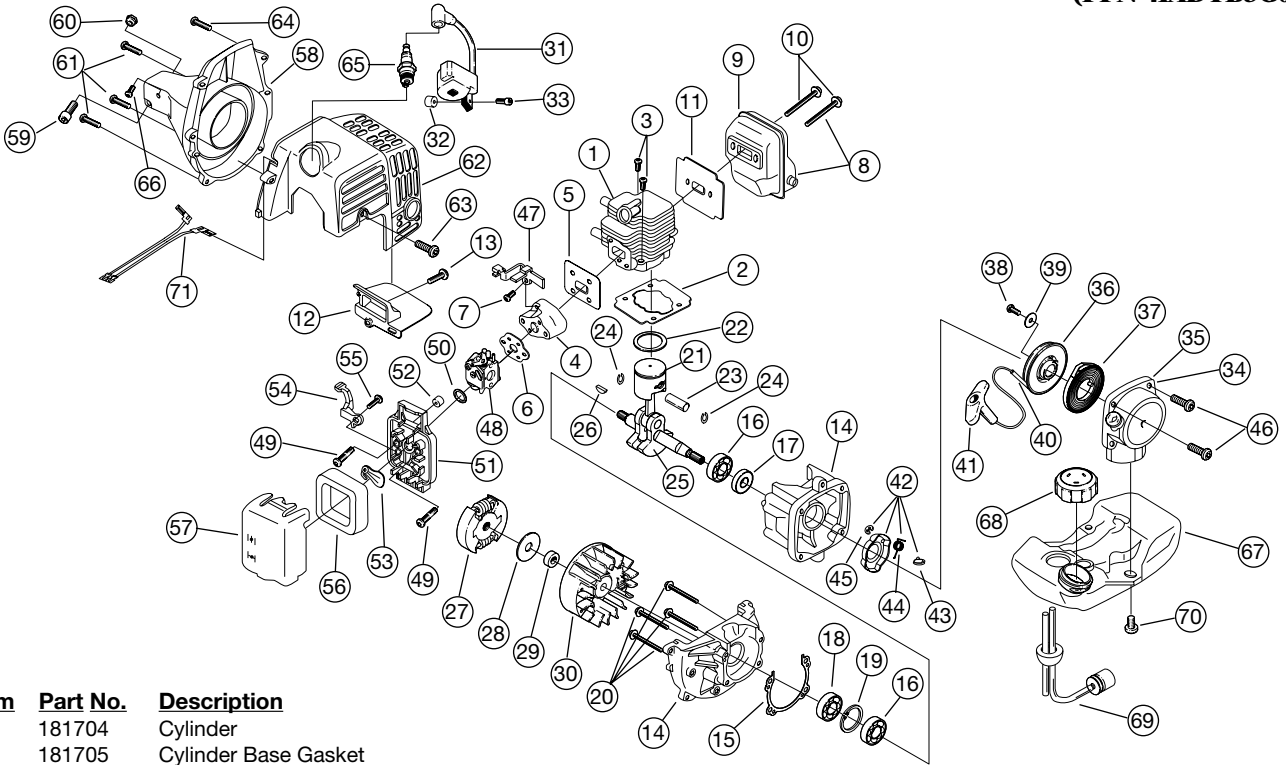

ENGINE PARTS - TROY-BILT MODEL TB3000 2-CYCLE GAS TRIMMER (PPN 41ADTB3G063)

Item	Part No.	Description
1	181704	Cylinder
2	181705	Cylinder Base Gasket
3	181706	Bolt
4	181707	Insulator
5	181708	Insulator Gasket
6	181709	Carburetor Gasket
7	181710	Screw and Washer
8	181711	Muffler Assembly (includes 9 & 10)
9	181712	Muffler
10	181713	Screw
11	181714	Muffler Gasket
12	181715	Muffler Plate
13	181716	Screw
14	181717	Crankcase Service Assembly (includes 15-19 & 25)
15	181718	Crankcase Gasket
16	181719	Bearing
17	181720	Oil Seal
18	181721	Oil Seal
19	181722	Snap Ring
20	181723	Screw
21	181724	Piston
22	181725	Ring
23	181726	Piston Pin
24	181727	Snap Ring
25	181728	Crankshaft
26	181729	Key
27	181730	Clutch
28	181074	Clutch Washer
29	181731	Spacer
30	181732	Flywheel Assembly
31	181733	Module Assembly (includes 32 & 33)
32	181734	Spacer
33	181735	Screw
34	181777	Recoil Assembly (includes 35-41)
35	181737	Recoil Case
36	181738	Recoil Pulley
37	181739	Recoil Spring
38	181740	Screw
39	181741	Washer
40	181742	Rope

BOOM AND TRIMMER PARTS - TROY-BILT MODEL TB3000

2-CYCLE GAS TRIMMER

(PPN 41ADTB3G063)

Item	Part No.	Description
1	180866	Grip
2	181688	Throttle Cable Assembly
3	180975	Throttle Trigger
4	610314	Throttle Trigger Spring
5	181689	Throttle Trigger Assembly (includes 4)
6	180252	Switch Assembly
7	181690	Wire Lead Assembly
8	610327	Shoulder Harness Clamp
9	180869	Loop Handle Assembly (includes 10-13)
10	181070	Screw
11	182167	Loop Handle
12	182168	Bottom Clamp
13	181810	Nut
14	182836	Drive Shaft Housing Assembly
15	182837	Drive Shaft
16	182200	Shield Mount Screw Assembly
17	182193	2 piece Gearbox Assembly (includes 18-20)
18	182195	Gearbox Mounting Hardware
19	145569	Anti-Rotation Screw
20	182196	Blade Driver
21	182189	Shield and Blade Assembly (includes 22)
22	682061	Blade Assembly
23	612483	Spool Shaft
24	683301	Outer Spool & Eyelet Assembly (includes 25)
25	612026	Retainer
26	610636	Spring
27	147495	Inner Reel
28	180814	Bump Head Knob Assembly