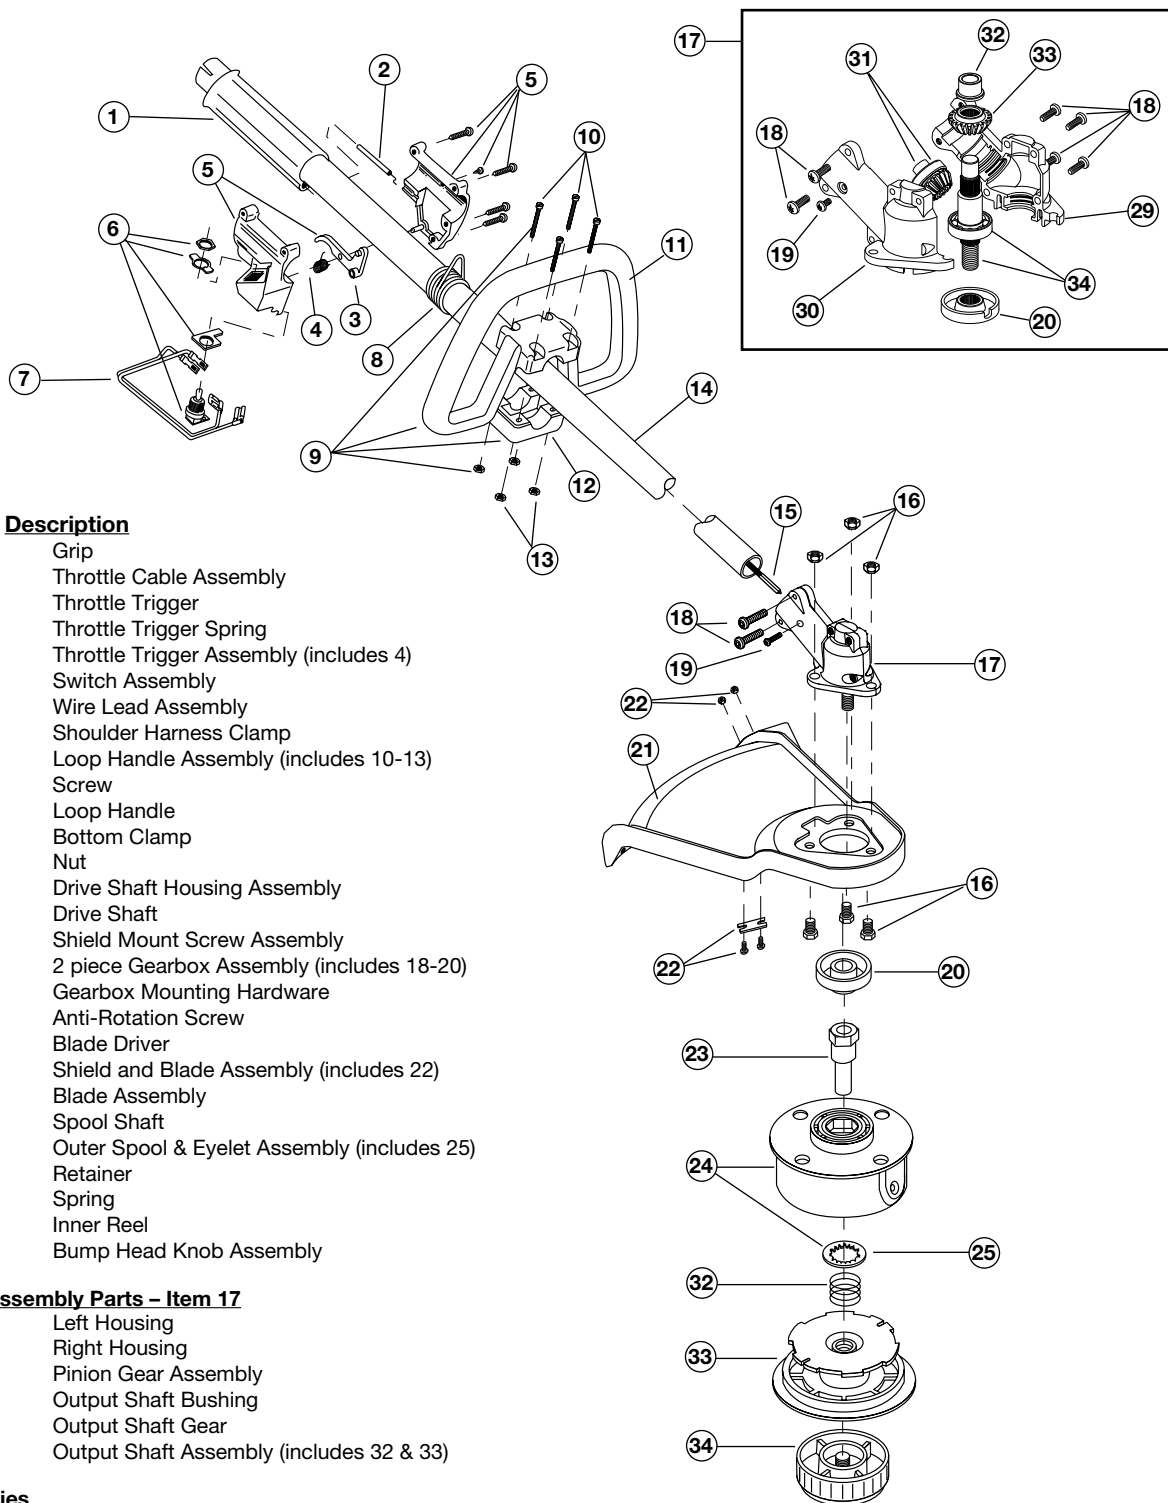

ENGINE PARTS - TROY-BILT MODEL TB3000 2-CYCLE GAS TRIMMER (PPN 41ADTB3G063)

Item	Part No.	Description
1	181704	Cylinder
2	181705	Cylinder Base Gasket
3	181706	Bolt
4	181707	Insulator
5	181708	Insulator Gasket
6	181709	Carburetor Gasket
7	181710	Screw and Washer
8	181711	Muffler Assembly (includes 9 & 10)
9	181712	Muffler
10	181713	Screw
11	181714	Muffler Gasket
12	181715	Muffler Plate
13	181716	Screw
14	181717	Crankcase Service Assembly (includes 15-19 & 25)
15	181718	Crankcase Gasket
16	181719	Bearing
17	181720	Oil Seal
18	181721	Oil Seal
19	181722	Snap Ring
20	181723	Screw
21	181724	Piston
22	181725	Ring
23	181726	Piston Pin
24	181727	Snap Ring
25	181728	Crankshaft
26	181729	Key
27	181730	Clutch
28	181074	Clutch Washer
29	181731	Spacer
30	181732	Flywheel Assembly
31	181733	Module Assembly (includes 32 & 33)
32	181734	Spacer
33	181735	Screw
34	181777	Recoil Assembly (includes 35-41)
35	181737	Recoil Case
36	181738	Recoil Pulley
37	181739	Recoil Spring
38	181740	Screw
39	181741	Washer
40	181742	Rope

BOOM AND TRIMMER PARTS - TROY-BILT MODEL TB3000

2-CYCLE GAS TRIMMER

(PPN 41ADTB3G063)

Item	Part No.	Description
1	180866	Grip
2	181688	Throttle Cable Assembly
3	180975	Throttle Trigger
4	610314	Throttle Trigger Spring
5	181689	Throttle Trigger Assembly (includes 4)
6	180252	Switch Assembly
7	181690	Wire Lead Assembly
8	610327	Shoulder Harness Clamp
9	180869	Loop Handle Assembly (includes 10-13)
10	181070	Screw
11	182167	Loop Handle
12	182168	Bottom Clamp
13	181810	Nut
14	182836	Drive Shaft Housing Assembly
15	182837	Drive Shaft
16	182200	Shield Mount Screw Assembly
17	182193	2 piece Gearbox Assembly (includes 18-20)
18	182195	Gearbox Mounting Hardware
19	145569	Anti-Rotation Screw
20	182196	Blade Driver
21	182189	Shield and Blade Assembly (includes 22)
22	682061	Blade Assembly
23	612483	Spool Shaft
24	683301	Outer Spool & Eyelet Assembly (includes 25)
25	612026	Retainer
26	610636	Spring
27	147495	Inner Reel
28	180814	Bump Head Knob Assembly