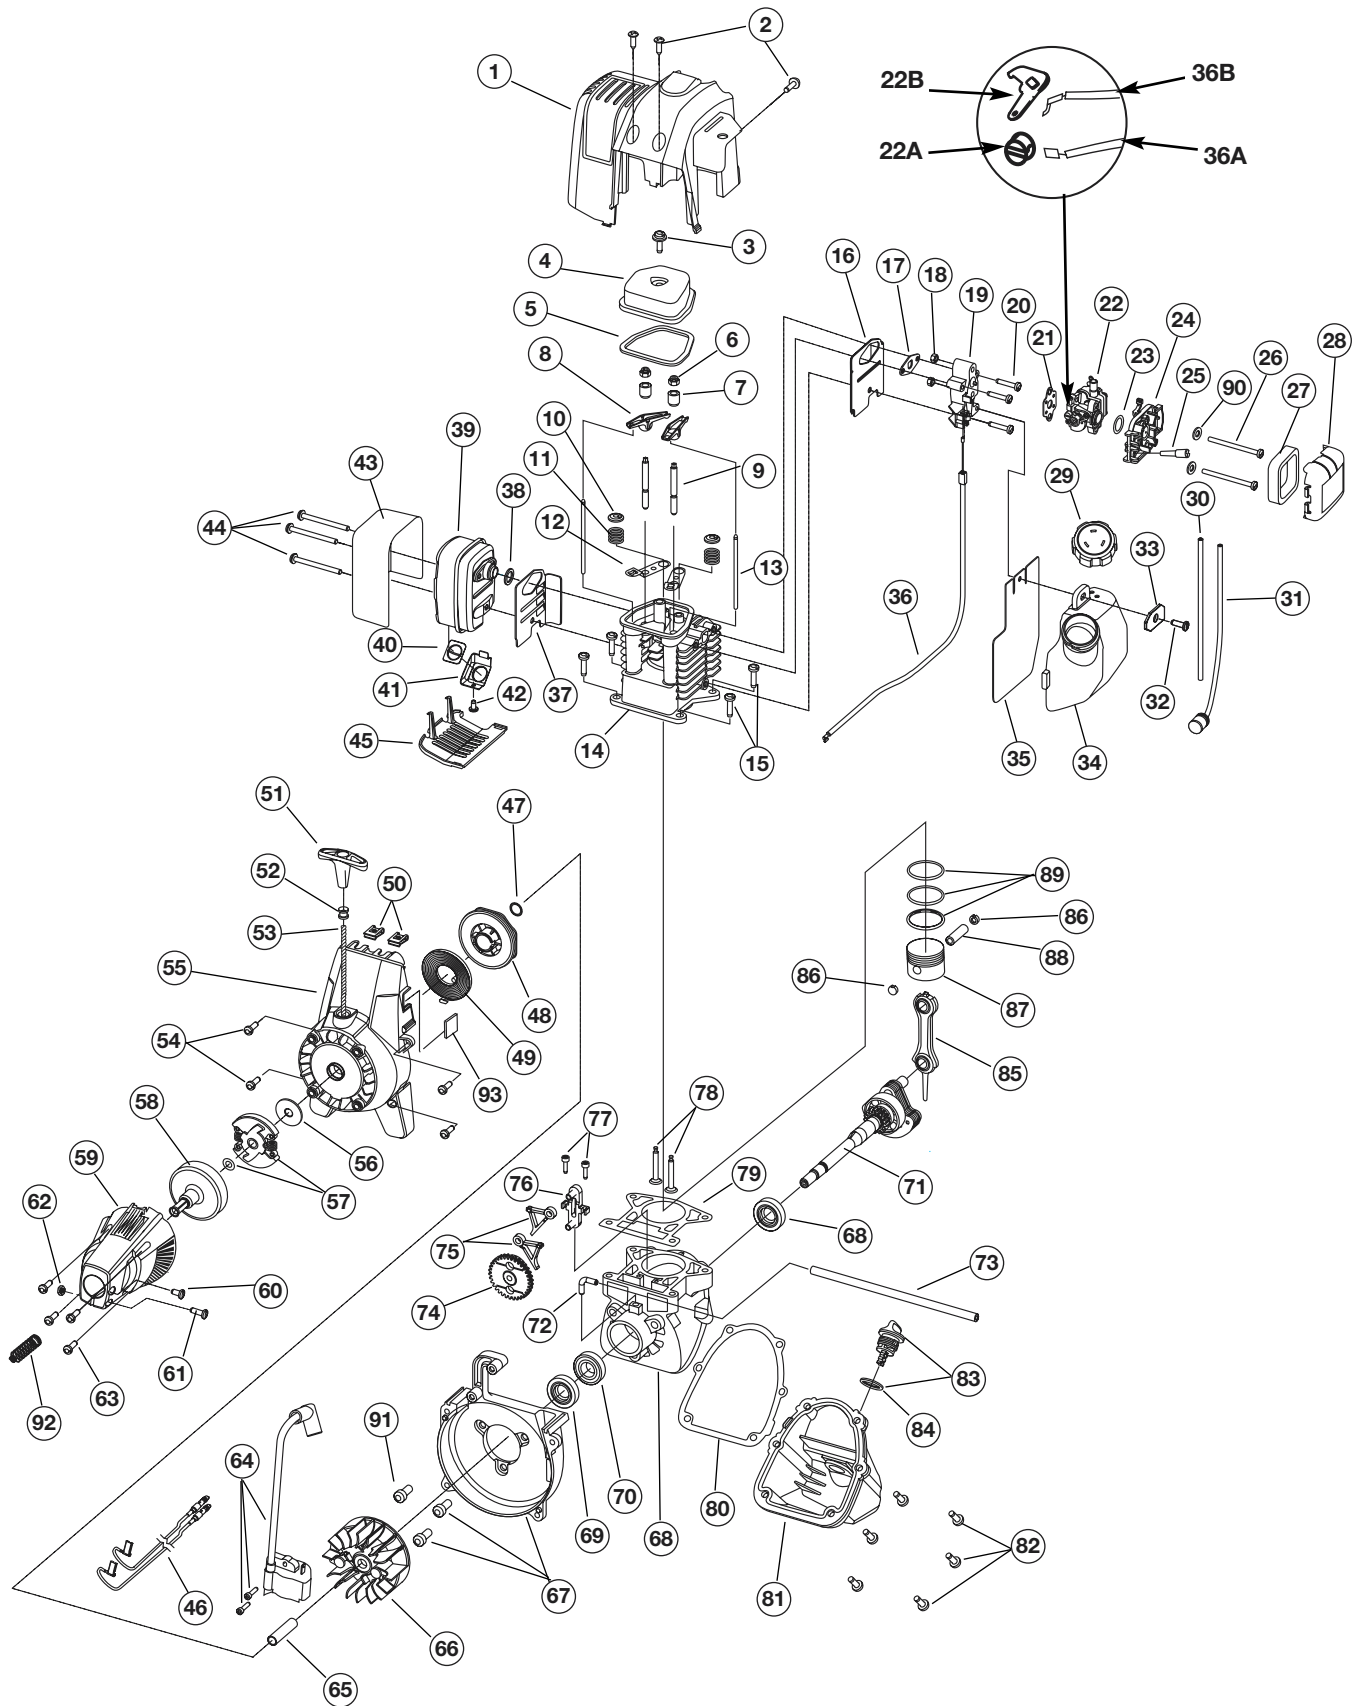

ENGINE PARTS - MODEL TB475SS
4-CYCLE GAS TRIMMER
(ppn - 41ADT47C063) (Serial Number 011..... and greater)

Part Numbers On Following Page

ENGINE PARTS - MODEL TB475SS

4-CYCLE GAS TRIMMER

(ppn - 41ADT47C063) (Serial Number 011..... and greater)

BOOM AND TRIMMER PARTS - MODEL TB475SS 4-CYCLE GAS TRIMMER

(ppn - 41ADT47C063) (Serial Number 011..... and greater)

Item	Part No.	Description
1	753-1211	Throttle Housing and Trigger Assembly (includes 2 & 3)
2	791-00042	Throttle Trigger
3	791-182690	Throttle Trigger Spring
4	791-182673	Switch Assembly
5	791-180869	Deluxe D-Handle Assembly (includes 6-8)
6	791-181070	Screw
7	791-182167	Deluxe D-Handle
8	791-182168	Bottom Clamp
9	753-1247	Upper Drive Shaft Housing Assembly
10	753-1190	EZ-Link™ Coupler (includes 11-14)
11	791-182057	Screw
12	791-181617	Bolt
13	791-181981	Adjustment Knob
14	791-181886	Knob Retaining Nut
15	791-182388	Lower Drive Shaft Housing Assembly
16	791-181166	Lower Flexible Drive Shaft
17	791-153597	Lower Clamp Assembly (includes 18)
18	791-145569	Anti-Rotation Screw
19	791-180547	Shield Mounting Hardware
20	791-180548	Shield and Blade Assembly (includes 21)
21	791-180553	Blade Assembly
22	753-1213	Gearbox Assembly
23	753-04013	Outer Spool & Eyelet Assembly
24	791-610660	Retaining Ring
25	791-610317B	Spring
26	753-1155	Inner Reel
27	791-153066B	Bump Head Knob Assembly
28	791-610327	Harness Clip