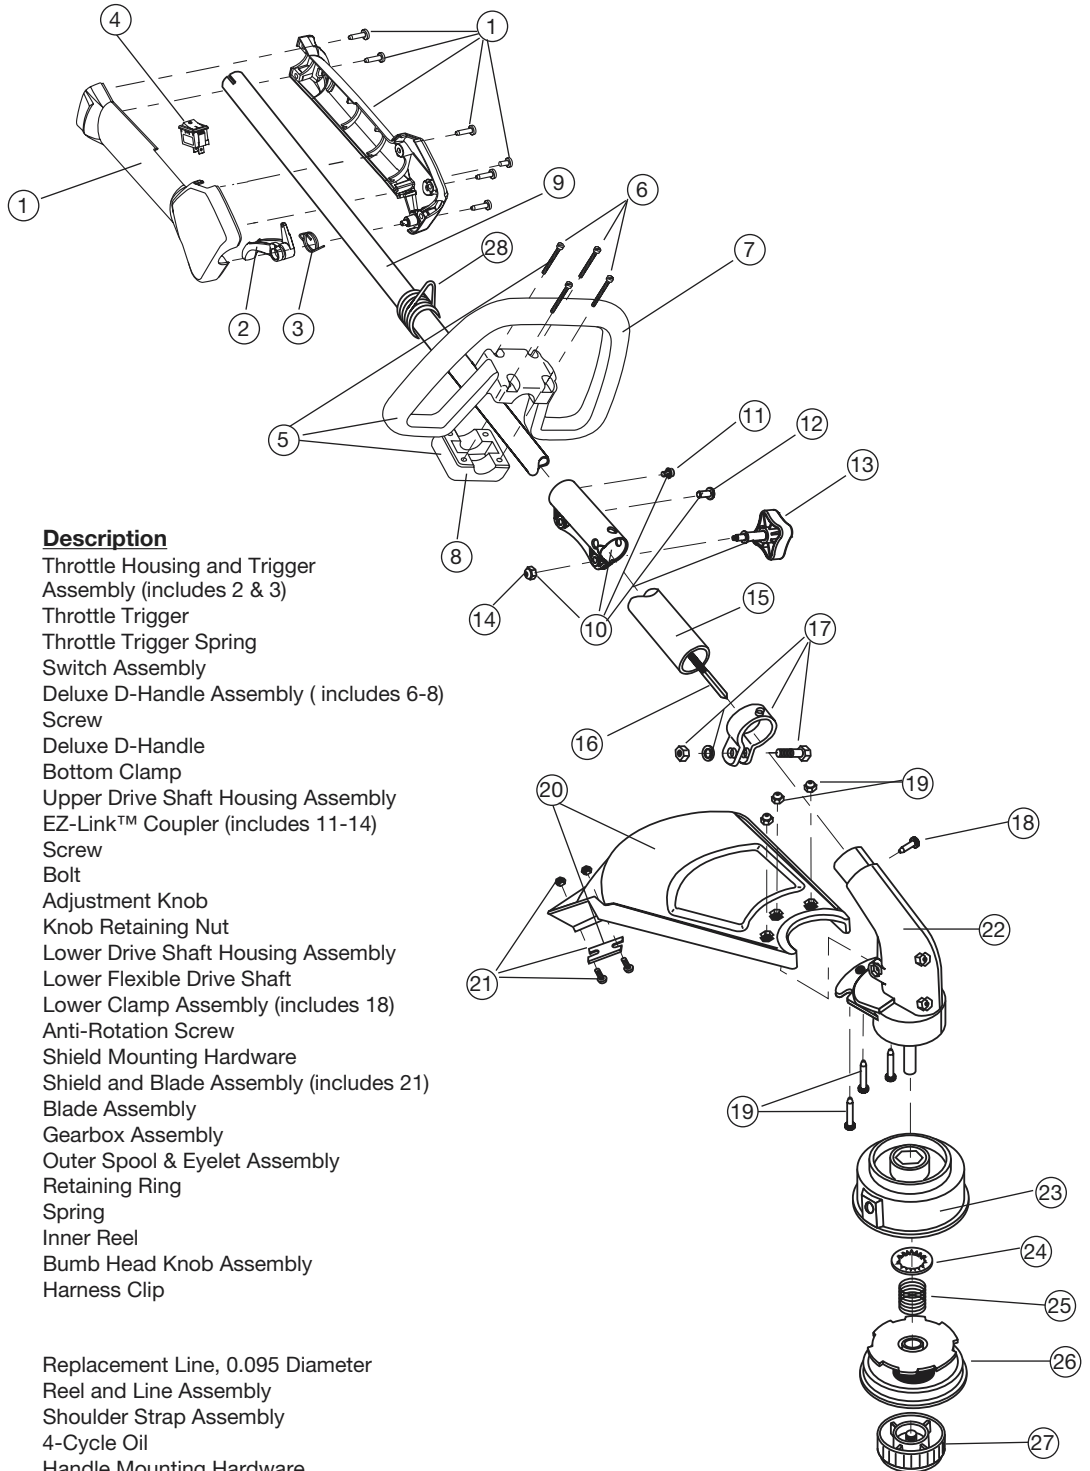

ENGINE PARTS - MODEL TB475SS
4-CYCLE GAS TRIMMER
(ppn - 41ADT47C063) (Serial Number 011..... and greater)

Part Numbers On Following Page

ENGINE PARTS - MODEL TB475SS

4-CYCLE GAS TRIMMER

(ppn - 41ADT47C063) (Serial Number 011..... and greater)

BOOM AND TRIMMER PARTS - MODEL TB475SS 4-CYCLE GAS TRIMMER

(ppn - 41ADT47C063) (Serial Number 011..... and greater)

Item	Part No.	Description
1	753-1211	Throttle Housing and Trigger Assembly (includes 2 & 3)
2	791-00042	Throttle Trigger
3	791-182690	Throttle Trigger Spring
4	791-182673	Switch Assembly
5	791-180869	Deluxe D-Handle Assembly (includes 6-8)
6	791-181070	Screw
7	791-182167	Deluxe D-Handle
8	791-182168	Bottom Clamp
9	753-1247	Upper Drive Shaft Housing Assembly
10	753-1190	EZ-Link™ Coupler (includes 11-14)
11	791-182057	Screw
12	791-181617	Bolt
13	791-181981	Adjustment Knob
14	791-181886	Knob Retaining Nut
15	791-182388	Lower Drive Shaft Housing Assembly
16	791-181166	Lower Flexible Drive Shaft
17	791-153597	Lower Clamp Assembly (includes 18)
18	791-145569	Anti-Rotation Screw
19	791-180547	Shield Mounting Hardware
20	791-180548	Shield and Blade Assembly (includes 21)
21	791-180553	Blade Assembly
22	753-1213	Gearbox Assembly
23	753-04013	Outer Spool & Eyelet Assembly
24	791-610660	Retaining Ring
25	791-610317B	Spring
26	753-1155	Inner Reel
27	791-153066B	Bump Head Knob Assembly
28	791-610327	Harness Clip