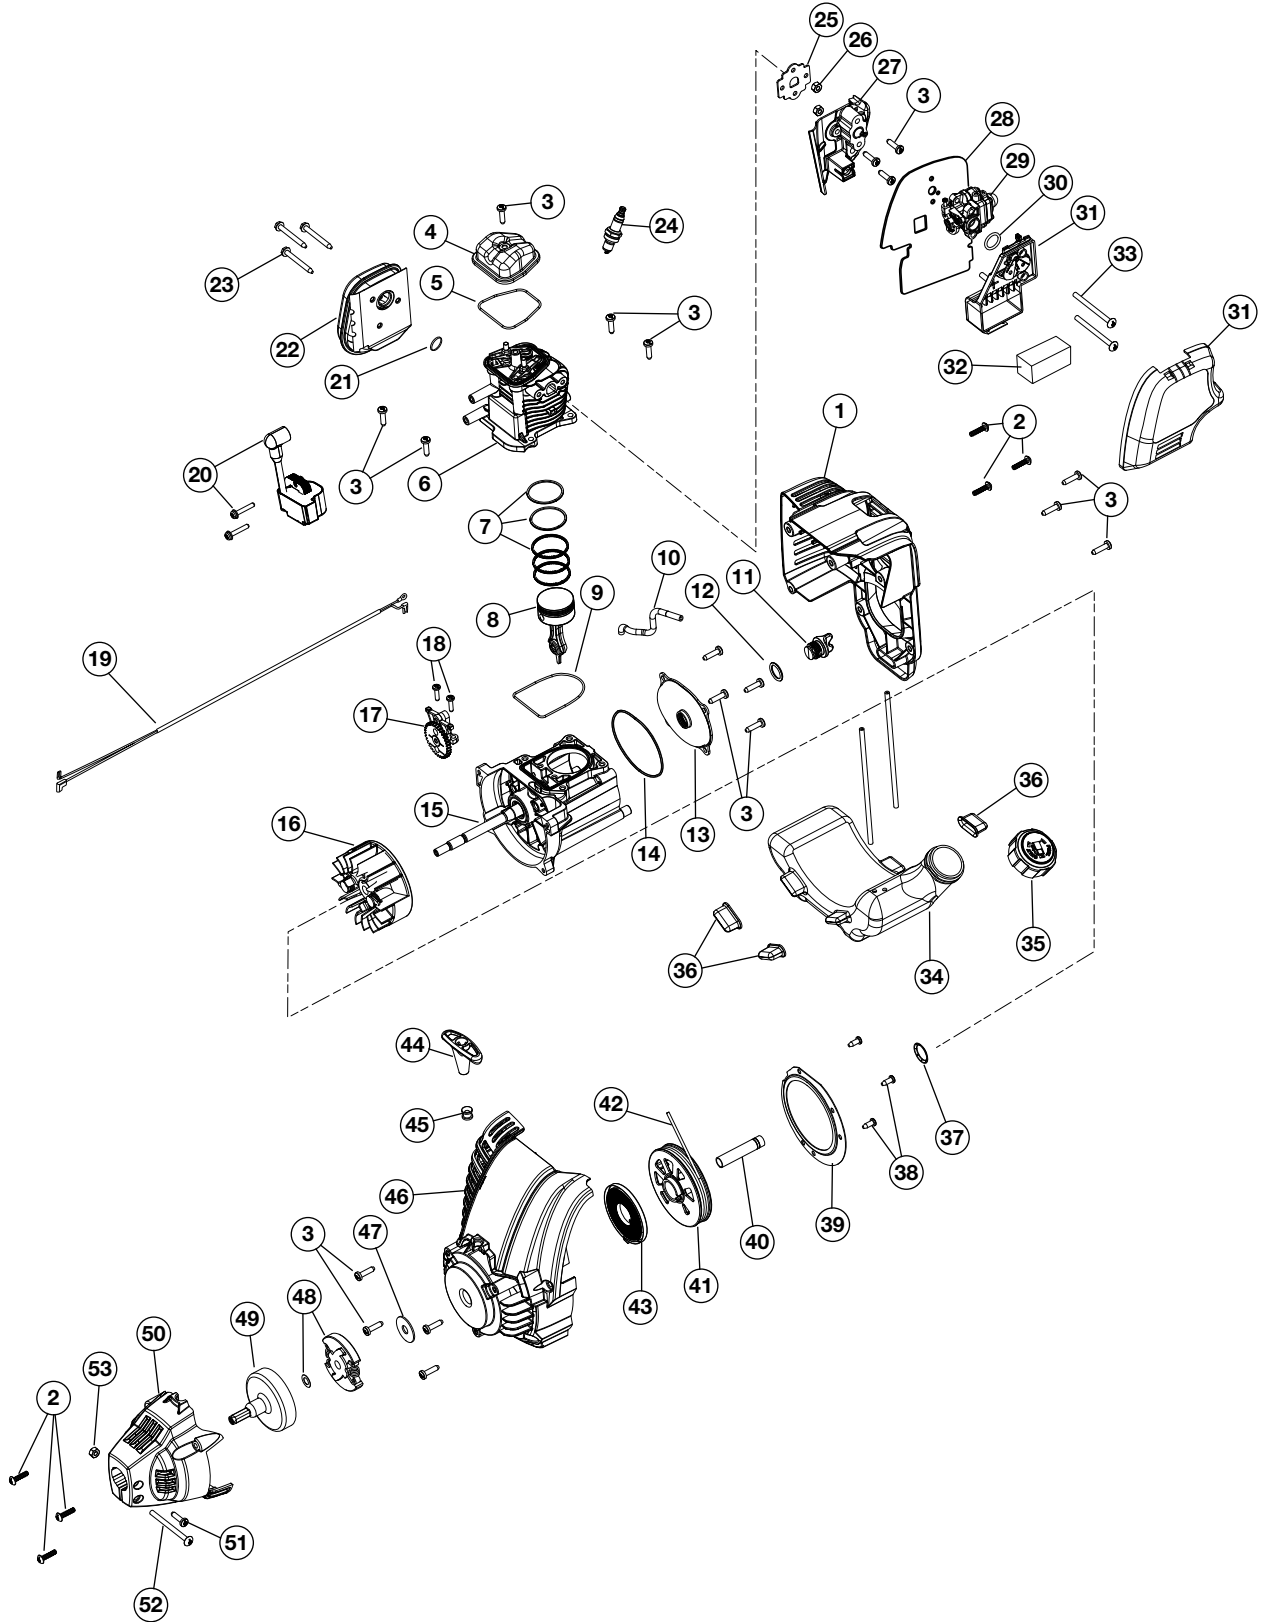

REPLACEMENT PARTS - MODEL TB539E
4-CYCLE GAS TRIMMER
PPN 41ADT53C966

REPLACEMENT PARTS - MODEL TB539E

4-CYCLE GAS TRIMMER

PPN 41ADT53C966

<u>Item</u>	<u>Part No.</u>	<u>Description</u>	<u>Item</u>	<u>Part No.</u>	<u>Description</u>
1	753-06134	Engine Cover Assembly (includes 2 & 3)	30	791-181751	O-Ring
2	753-04595	Cover Screw	31	753-05252	Air Cleaner Cover Assembly (includes 32)
3	791-181003	Screw	32	753-05254	Air Filter
4	753-05209	Rocker Cover	33	753-05253	Screw
5	753-05210	Rocker Cover O-Ring	34	753-05256	Fuel Tank Assembly w/Fuel Lines (includes 35)
6	753-05228	Cylinder Assembly (includes 3, 5 & 9)	35	753-1229	Fuel Cap
7	753-05229	Piston Ring Assembly	36	753-05259	Fuel Tank Pads
8	753-05230	Piston Assembly (includes 7)	37	753-05260	Push Nut
9	753-05232	Cylinder O-Ring	38	753-1202	Pressure Plate Screw
10	791-182379	Breather Hose	39	753-05074	Pressure Plate (includes 38)
11	753-05408	Oil Plug (includes 12)	40	753-05078	Spacer
12	791-182290	Oil Plug O-Ring	41	753-05435	Starter Assembly (includes 42)
13	753-06111	Crankcase Cover	42	791-613103	Rope
14	753-05238	Crankcase Cover O-ring	43	753-04286	Recoil Spring
15	753-06110	Crankcase Assembly (includes 9, 10 & 14)	44	791-181079	Handle
16	753-05240	Flywheel Assembly	45	791-611061	Rope Guide
17	753-05241	Cam Bracket Assembly (includes 18)	46	753-05262	Starter Housing Assembly (includes 3 & 37-45)
18	753-05242	Cam Bracket Screw	47	791-182396	Washer
19	753-05264	Lead Wires	48	753-1238	Clutch & Clutch Washer
20	753-05243	Module Assembly	49	791-153592	Clutch Drum
21	753-05244	Muffler Gasket	50	753-05263	Clutch Cover (includes 2)
22	753-05245	Muffler Assembly (includes 21 & 23)	51	791-182519	Anti-Rotation Screw
23	753-05246	Muffler Screw	52	753-04003	Clamp Screw
24	753-05255	Spark Plug	53	791-180217	Nut
25	753-05247	Insulator Gasket	*	753-05297	Spark Arrestor Assembly
26	753-05248	Nut	*	753-06114	Shortblock Assembly (includes 3-12, 14, 15, 17 & 24)
27	753-05249	Insulator			
28	753-05366	Carburetor Gasket			
29	753-05251	Carburetor w/Primer