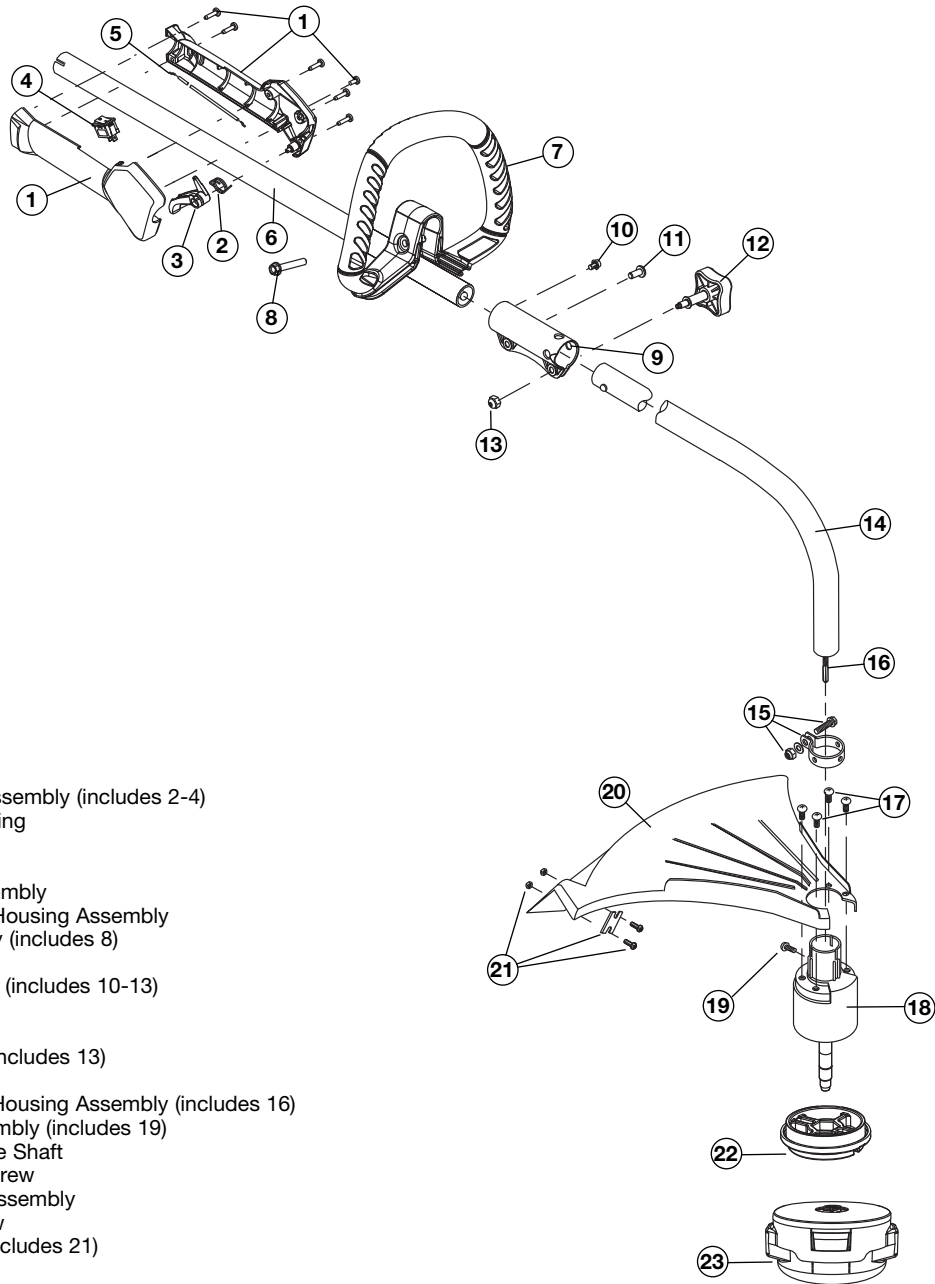

REPLACEMENT PARTS - MODEL TB539E 4-CYCLE GAS TRIMMER

PPN 41ADT53C966

Item	Part No.	Description
1	753-04234	Throttle Housing Assembly (includes 2-4)
2	791-182690	Throttle Trigger Spring
3	753-04119	Throttle Trigger
4	791-182405	Switch
5	753-05266	Throttle Cable Assembly
6	753-04236	Upper Drive Shaft Housing Assembly
7	753-06039	D-Handle Assembly (includes 8)
8	753-06040	Bolt
9	753-1190	Split boom Coupler (includes 10-13)
10	791-182057	Screw
11	791-181617	Bolt
12	791-181951	Adjustment Knob (includes 13)
13	753-04386	Knob Retaining Nut
14	791-182387	Lower Drive Shaft Housing Assembly (includes 16)
15	791-153597	Lower Clamp Assembly (includes 19)
16	791-181852	Lower Flexible Drive Shaft
17	791-180531	Shield Mounting Screw
18	753-06133	Bushing Housing Assembly
19	791-145569	Anti-Rotation Screw
20	791-181659	Shield Assembly (includes 21)
21	753-06048	Blade Assembly
22	753-05278	Adapter
23	753-06130	Spool Assembly