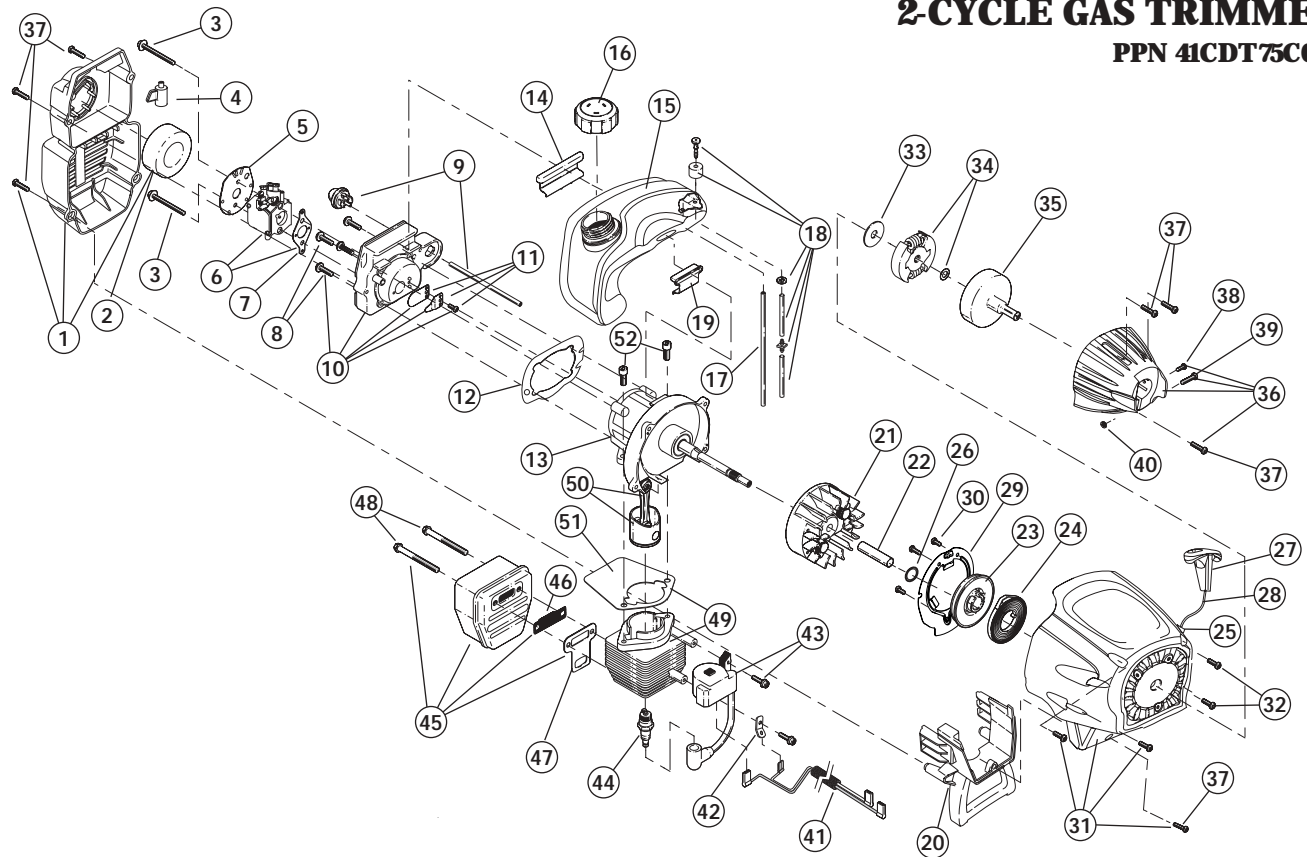

ENGINE PARTS - MODEL TB75SS 2-CYCLE GAS TRIMMER

PPN 41CDT75C063

Item	Part No.	Description	Item	Part No.	Description
1	753-1192	Air Cleaner/Muffler Cover Assembly (includes 2 & 37)	31	753-1203	Starter Housing Assembly (includes 23-30, 32 & 38)
2	791-180350B	Air Cleaner Filter	32	791-181862	Housing Screw
3	791-180351	Carburetor Mounting Screw Assembly	33	791-182368	Clutch Washer
4	753-1193	Choke Extension	34	791-182369	Clutch Rotor Assembly
5	753-1194	Choke Plate	35	791-153592	Clutch Drum Assembly
6	753-04338	Carburetor Assembly (includes 7 & 18)	36	753-1204	Clutch Cover Assembly (includes 37-40)
7	791-610675	Carburetor Gasket	37	791-181345	Cover Screw
8	791-181860	Carb Mount Screw	38	791-182519	Anti-Rotation Screw
9	791-181801	Primer and Hose Assembly	39	753-04003	Clamping Screw
10	753-1196	Carb Mount Assembly (includes 8 & 11)	40	791-180217	Clamping Nut
11	791-684451	Reed Assembly	41	791-182798	Wire Leads and Sleeve
12	753-1208	Carburetor Mount Gasket	42	791-611063	Ground Tab
13	753-04332	Crank Case Service Assembly (includes 8)	43	753-04336	Module Assembly
14	791-612134	Rear Mounting Pad	44	791-610311B	Spark Plug
15	753-04307	Fuel Tank Assembly (includes 16-18)	45	791-182066	Muffler Assembly (includes 46-48)
16	791-182612	Fuel Cap Assembly	46	791-182747	Spark Arrestor Screen
17	791-181168	Fuel Return Line	47	753-04159	Exhaust Gasket
18	753-04233	Fuel Line Assembly	48	791-147575	Muffler Mounting Bolt Assembly
19	791-145308	Front Mounting Pad	49	753-04323	Cylinder Assembly (includes 51 & 52)
20	791-182064	Shroud Extension and Stand	50	753-1207	Piston and Rod Assembly
21	791-182736	Flywheel Assembly	51	753-1197	Cylinder Gasket
22	791-181065	Spacer	52	791-182723	Cylinder Bolt
23	753-1199	Recoil Pulley	*	791-180090	O.E.M. Carburetor Repair Kit
24	753-04286	Recoil Spring	*	791-180091	Gasket Diaphragm Repair Kit
25	753-1200	Rope Guide	*	753-1209	Piston Ring Set
26	791-181247	Pulley Retainer	*	753-04334	Short Block Assembly (includes 8, 12, 13, 44, 47-52)
27	791-181079	Pull Handle	*	791-181599	Clutch Springs (Qty. 2)
28	791-613103	Rope			
29	753-1201	Pressure Plate Assembly (includes 30)			
30	753-1202	Plate Screw	*		Items Not Shown