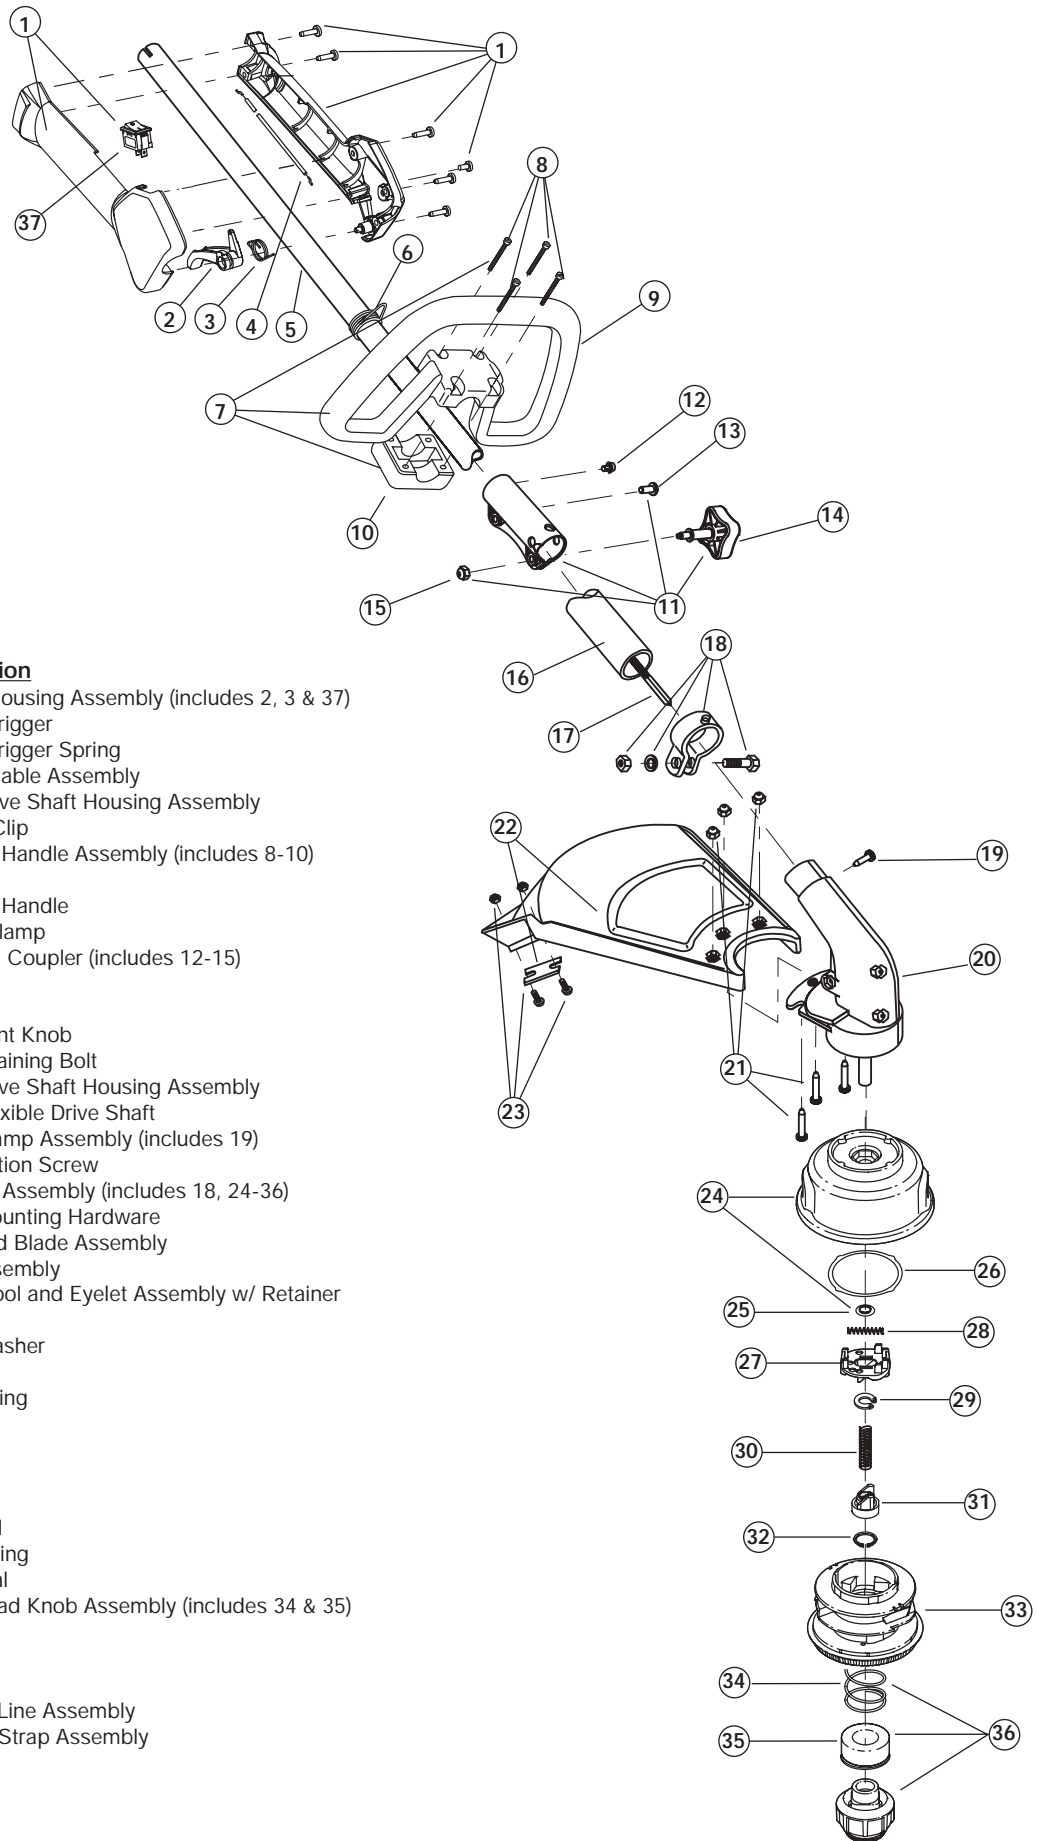

BOOM AND TRIMMER PARTS - MODEL TB75SS

2-CYCLE GAS TRIMMER

PPN 41CDT75C063

Item	Part No.	Description
1	753-04234	Throttle Housing Assembly (includes 2, 3 & 37)
2	791-00042	Throttle Trigger
3	791-182690	Throttle Trigger Spring
4	791-182877	Throttle Cable Assembly
5	753-04236	Upper Drive Shaft Housing Assembly
6	791-610327	Harness Clip
7	791-180869	Deluxe D-Handle Assembly (includes 8-10)
8	791-181070	Screw
9	791-182167	Deluxe D-Handle
10	791-182168	Bottom Clamp
11	753-1190	EZ-Link™ Coupler (includes 12-15)
12	791-182057	Screw
13	791-181617	Bolt
14	791-181981	Adjustment Knob
15	791-181886	Knob Retaining Bolt
16	753-1212	Lower Drive Shaft Housing Assembly
17	791-181166	Lower Flexible Drive Shaft
18	791-153597	Lower Clamp Assembly (includes 19)
19	791-145569	Anti-Rotation Screw
20	753-04309	Gear Box Assembly (includes 18, 24-36)
21	791-180547	Shield Mounting Hardware
22	753-1213	Shield and Blade Assembly
23	791-181823	Blade Assembly
24	791-181457	Outer Spool and Eyelet Assembly w/ Retainer
25	791-181458	Retainer
26	791-181561	Thrust Washer
27	753-04257	Slider
28	791-181459	Small Spring
29	791-181532	E-Clip
30	791-181531	Spring
31	791-181462	Plunger
32	791-181463	C-Clip
33	791-181464	Inner Reel
34	791-181465	Large Spring
35	791-181467	Foam Seal
36	791-181468	Bump Head Knob Assembly (includes 34 & 35)
37	791-182405	Switch