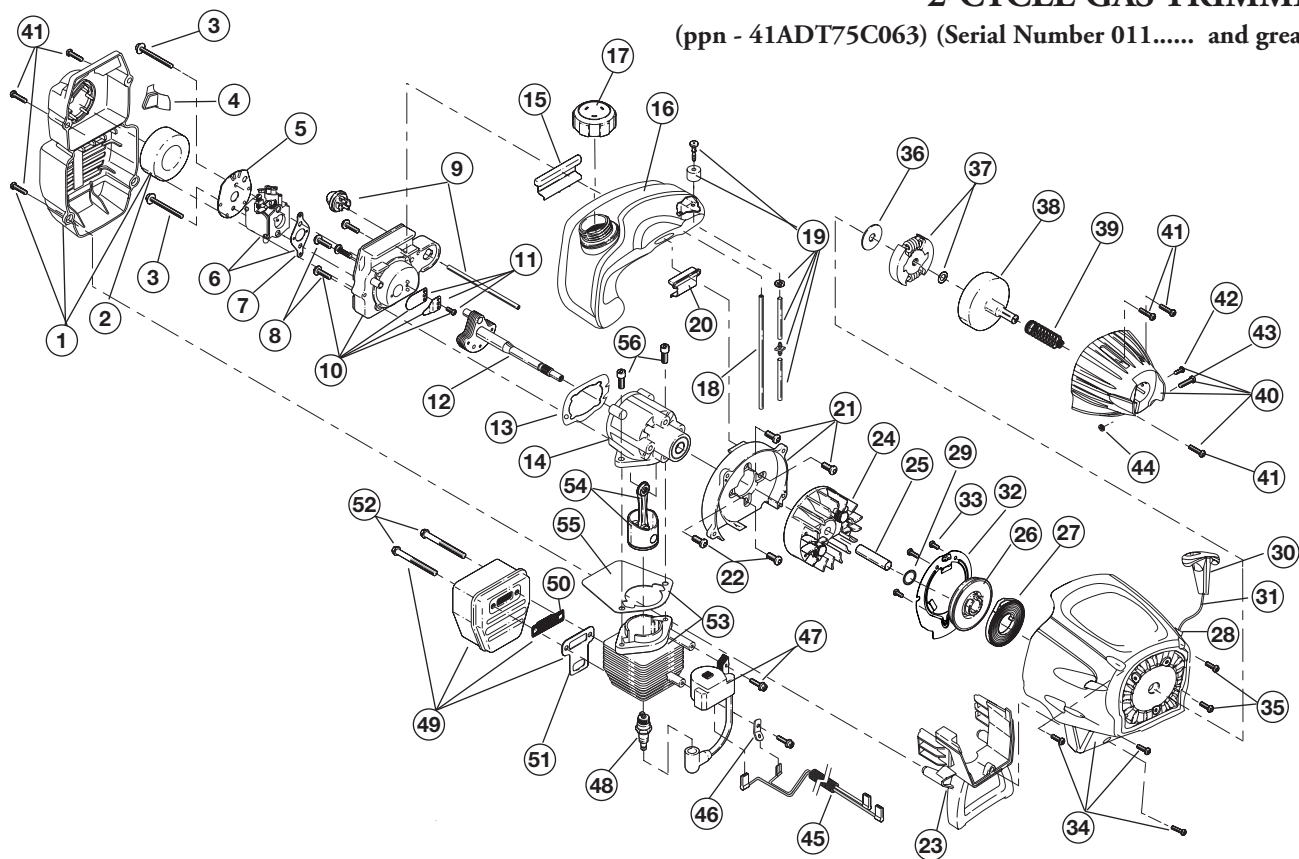

ENGINE PARTS - MODEL TB75SS 2-CYCLE GAS TRIMMER

(ppn - 41ADT75C063) (Serial Number 011..... and greater)

Item	Part No.	Description	Item	Part No.	Description
1	753-1192	Air Cleaner/Muffler Cover Assembly (includes 2 & 41)	34	753-1203	Starter Housing Assembly (includes 26-31 & 41)
2	791-180350B	Air Cleaner Filter	35	791-181862	Housing Screw
3	791-180351	Carburetor Mounting Screw Assembly	36	791-182368	Clutch Washer
4	753-1193	Choke Extension	37	791-182369	Clutch Rotor Assembly
5	753-1194	Choke Plate	38	791-153592	Clutch Drum Assembly
6	753-1195	Carburetor Assembly W/Limiter Caps (includes 7 & 18)	39	791-612468	Spring
7	791-610675	Carburetor Gasket	40	753-1204	Clutch Cover Assembly (includes 41-44)
8	791-181860	Carb Mount Screw	41	791-181345	Cover Screw
9	791-181801	Primer and Hose Assembly	42	791-182519	Anti-Rotation Screw
10	791-182063	Carb Mount Assembly (includes 8)	43	753-04003	Clamping Screw
11	791-684451	Reed Assembly	44	791-180217	Clamping Nut
12	791-182790	Power Shaft Assembly	45	791-182798	Wire Leads and Sleeve
13	753-1208	Carburetor Mount Gasket	46	791-611063	Ground Tab
14	791-182807	Crank Case Service Assembly (includes 10, 12 & 22)	47	753-1205	Module Assembly
15	791-612134	Rear Mounting Pad	48	791-610311B	Spark Plug
16	753-1198	Fuel Tank Assembly (includes 17-19)	49	791-182066	Muffler Assembly (includes 50-52)
17	791-182612	Fuel Cap Assembly	50	791-182747	Spark Arrestor Screen
18	791-181168	Fuel Return Line	51	791-182065	Exhaust Gasket
19	791-682039	Fuel Line Assembly	52	791-147575	Muffler Mounting Bolt Assembly
20	791-145308	Front Mounting Pad	53	753-1206	Cylinder Assembly (includes 55)
21	791-153520	Shroud Assembly	54	753-1207	Piston and Rod Assembly
22	791-181861	Shroud Screw	55	753-1197	Cylinder Gasket
23	791-182064	Shroud Extension and Stand	56	791-182723	Cylinder Bolt
24	791-181867	Flywheel Assembly	*	791-180090	O.E.M. Carburetor Repair Kit (Zama)
25	791-181065	Spacer	*	791-180091	Gasket Diaphragm Repair Kit (Zama)
26	753-1199	Recoil Pulley Assembly	*	753-1209	Piston Ring Set
27	791-613102	Recoil Spring	*	753-1210	Short Block Assembly (includes 8, 12, 14, 22, 48, 51-56)
28	753-1200	Rope Guide	*	791-610309	Crankcase Seal
29	791-181441	Pulley Retainer	*	791-181599	Clutch Springs (Qty. 2)
30	791-181079	Pull Handle			
31	791-613102	Rope			
32	753-1201	Pressure Plate Assembly			
33	7531202	Plate Screw			
			*	Items Not Shown