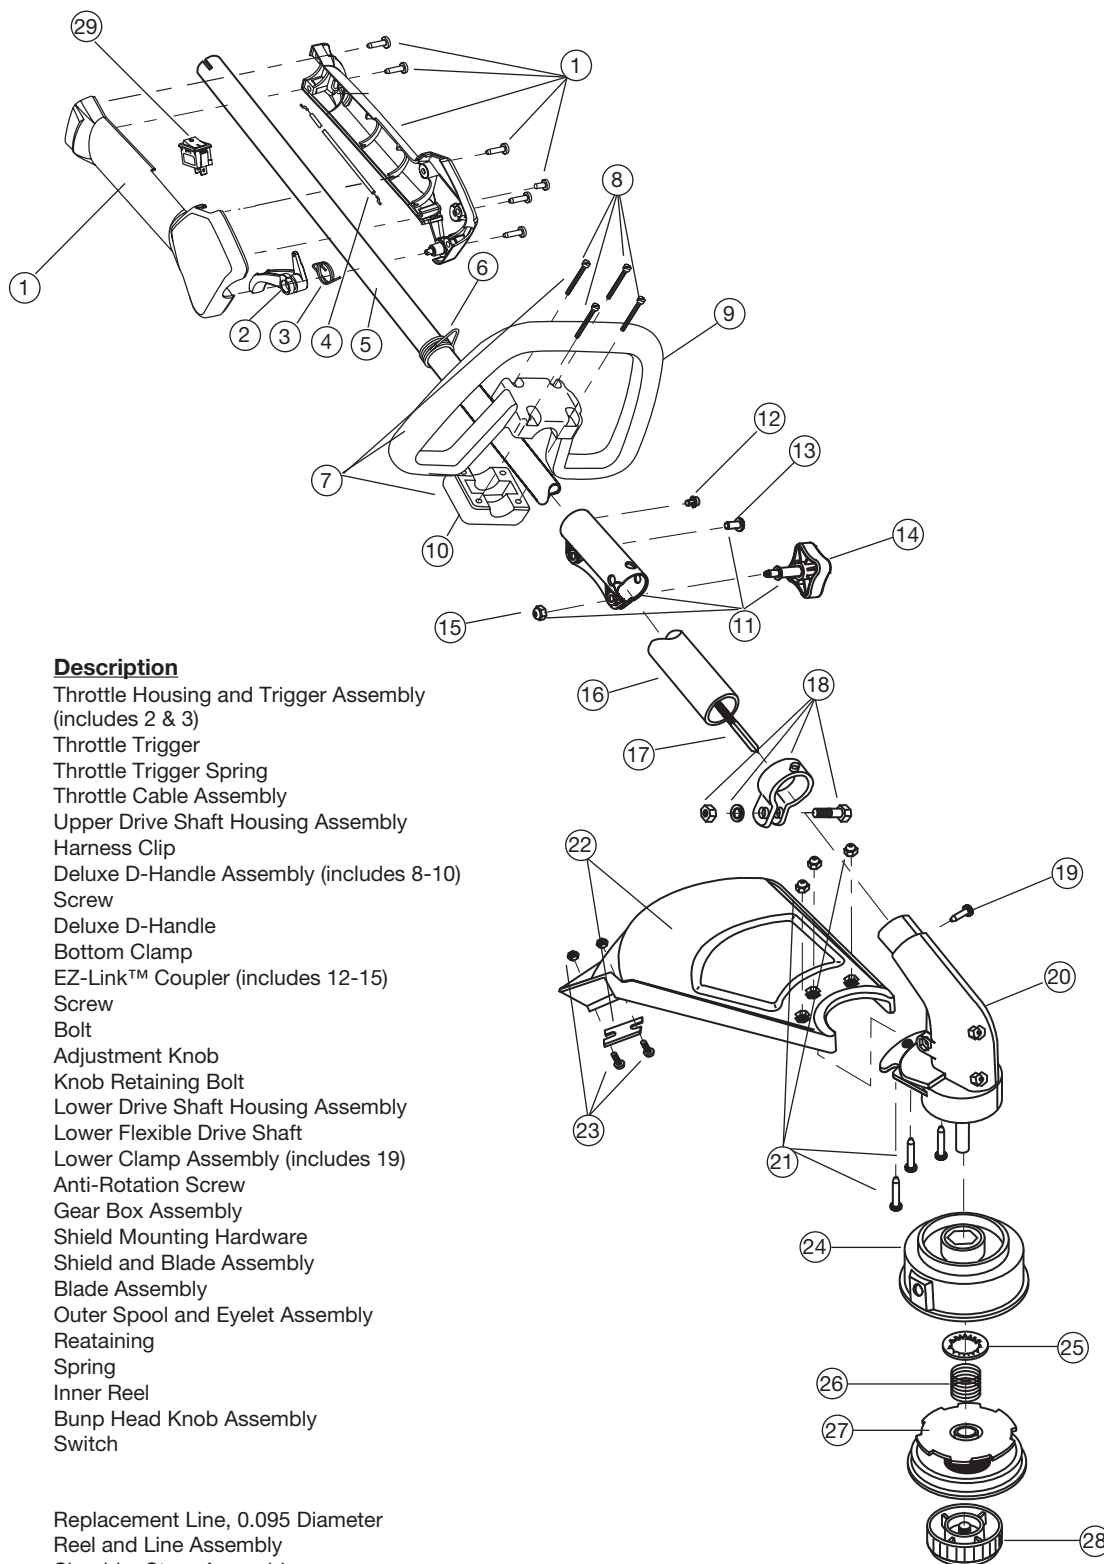

BOOM AND TRIMMER PARTS - MODEL TB75SS

2-CYCLE GAS TRIMMER

(Serial Number 011..... and greater)

Item	Part No.	Description
1	753-1211	Throttle Housing and Trigger Assembly (includes 2 & 3)
2	791-00042	Throttle Trigger
3	791-182690	Throttle Trigger Spring
4	791-182877	Throttle Cable Assembly
5	791-182309	Upper Drive Shaft Housing Assembly
6	791-610327	Harness Clip
7	791-180869	Deluxe D-Handle Assembly (includes 8-10)
8	791-181070	Screw
9	791-182167	Deluxe D-Handle
10	791-182168	Bottom Clamp
11	753-1190	EZ-Link™ Coupler (includes 12-15)
12	791-182057	Screw
13	791-181617	Bolt
14	791-181981	Adjustment Knob
15	791-181886	Knob Retaining Bolt
16	753-1212	Lower Drive Shaft Housing Assembly
17	791-181166	Lower Flexible Drive Shaft
18	791-153597	Lower Clamp Assembly (includes 19)
19	791-145569	Anti-Rotation Screw
20	791-180549	Gear Box Assembly
21	791-180547	Shield Mounting Hardware
22	753-1213	Shield and Blade Assembly
23	753-04013	Blade Assembly
24	791-153619	Outer Spool and Eyelet Assembly
25	791-610660	Retaining Spring
26	791-610317B	Spring
27	753-1155	Inner Reel
28	791-153066B	Bump Head Knob Assembly
29	791-182405	Switch

Optional Accessories

- 791-180120 Replacement Line, 0.095 Diameter
- 753-1156 Reel and Line Assembly
- 791-682075B Shoulder Strap Assembly

* Items Not Shown