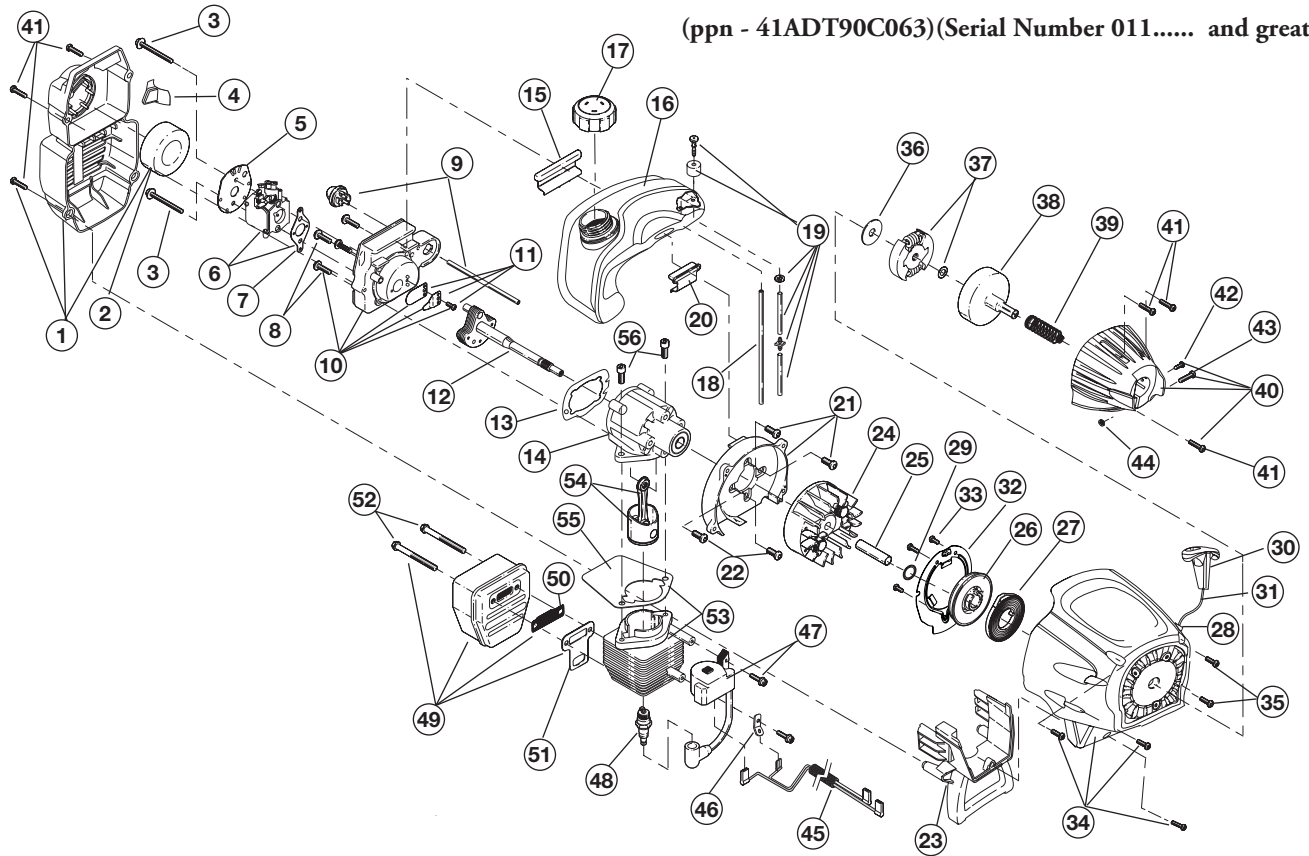

# ENGINE PARTS - MODEL TB90BC 2-CYCLE GAS TRIMMER/BUSHCUTTER

(ppn - 41ADT90C063)(Serial Number 011..... and greater)

Item	Part No.	Description	Item	Part No.	Description
1	753-1192	Air Cleaner/Muffler Cover Assembly (includes 2 & 41)	34	753-1203	Starter Housing Assembly (includes 26-31 & 41)
2	791-180350B	Air Cleaner Filter	35	791-181862	Housing Screw
3	791-180351	Carburetor Mounting Screw Assembly	36	791-182368	Clutch Washer
4	753-1193	Choke Extension	37	791-182369	Clutch Rotor Assembly
5	753-1194	Choke Plate	38	791-153592	Clutch Drum Assembly
6	753-1195	Carburetor Assembly W/Limiter Caps (includes 7 & 18)	39	791-612468	Spring
7	791-610675	Carburetor Gasket	40	753-1204	Clutch Cover Assembly (includes 41-44)
8	791-181860	Carb Mount Screw	41	791-181345	Cover Screw
9	791-181801	Primer and Hose Assembly	42	791-182519	Anti-Rotation Screw
10	791-182063	Carb Mount Assembly (includes 8)	43	753-04003	Clamping Screw
11	791-684451	Reed Assembly	44	791-180217	Clamping Nut
12	791-182790	Power Shaft Assembly	45	791-182798	Wire Leads and Sleeve
13	753-1208	Carburetor Mount Gasket	46	791-611063	Ground Tab
14	791-182807	Crank Case Service Assembly (includes 10, 12 & 22)	47	753-1205	Module Assembly
15	791-612134	Rear Mounting Pad	48	791-610311B	Spark Plug
16	753-1198	Fuel Tank Assembly (includes 17-19)	49	791-182066	Muffler Assembly (includes 50-52)
17	791-182612	Fuel Cap Assembly	50	791-182747	Spark Arrestor Screen
18	791-181168	Fuel Return Line	51	791-182065	Exhaust Gasket
19	791-682039	Fuel Line Assembly	52	791-147575	Muffler Mounting Bolt Assembly
20	791-145308	Front Mounting Pad	53	753-1206	Cylinder Assembly (includes 55)
21	791-153520	Shroud Assembly	54	753-1207	Piston and Rod Assembly
22	791-181861	Shroud Screw	55	753-1197	Cylinder Gasket
23	791-182064	Shroud Extension and Stand	56	791-182723	Cylinder Bolt
24	791-181867	Flywheel Assembly	*	791-180090	O.E.M. Carburetor Repair Kit (Zama)
25	791-181065	Spacer	*	791-180091	Gasket Diaphragm Repair Kit (Zama)
26	753-1199	Recoil Pulley Assembly	*	753-1209	Piston Ring Set
27	791-613102	Recoil Spring	*	753-1210	Short Block Assembly (includes 8, 12, 14, 22, 48, 51-56)
28	753-1200	Rope Guide	*	791-610309	Crankcase Seal
29	791-181441	Pulley Retainer	*	791-181599	Clutch Springs (Qty. 2)
30	791-181079	Pull Handle	*		Items Not Shown
31	791-613102	Rope			
32	753-1201	Pressure Plate Assembly			
33	7531202	Plate Screw			