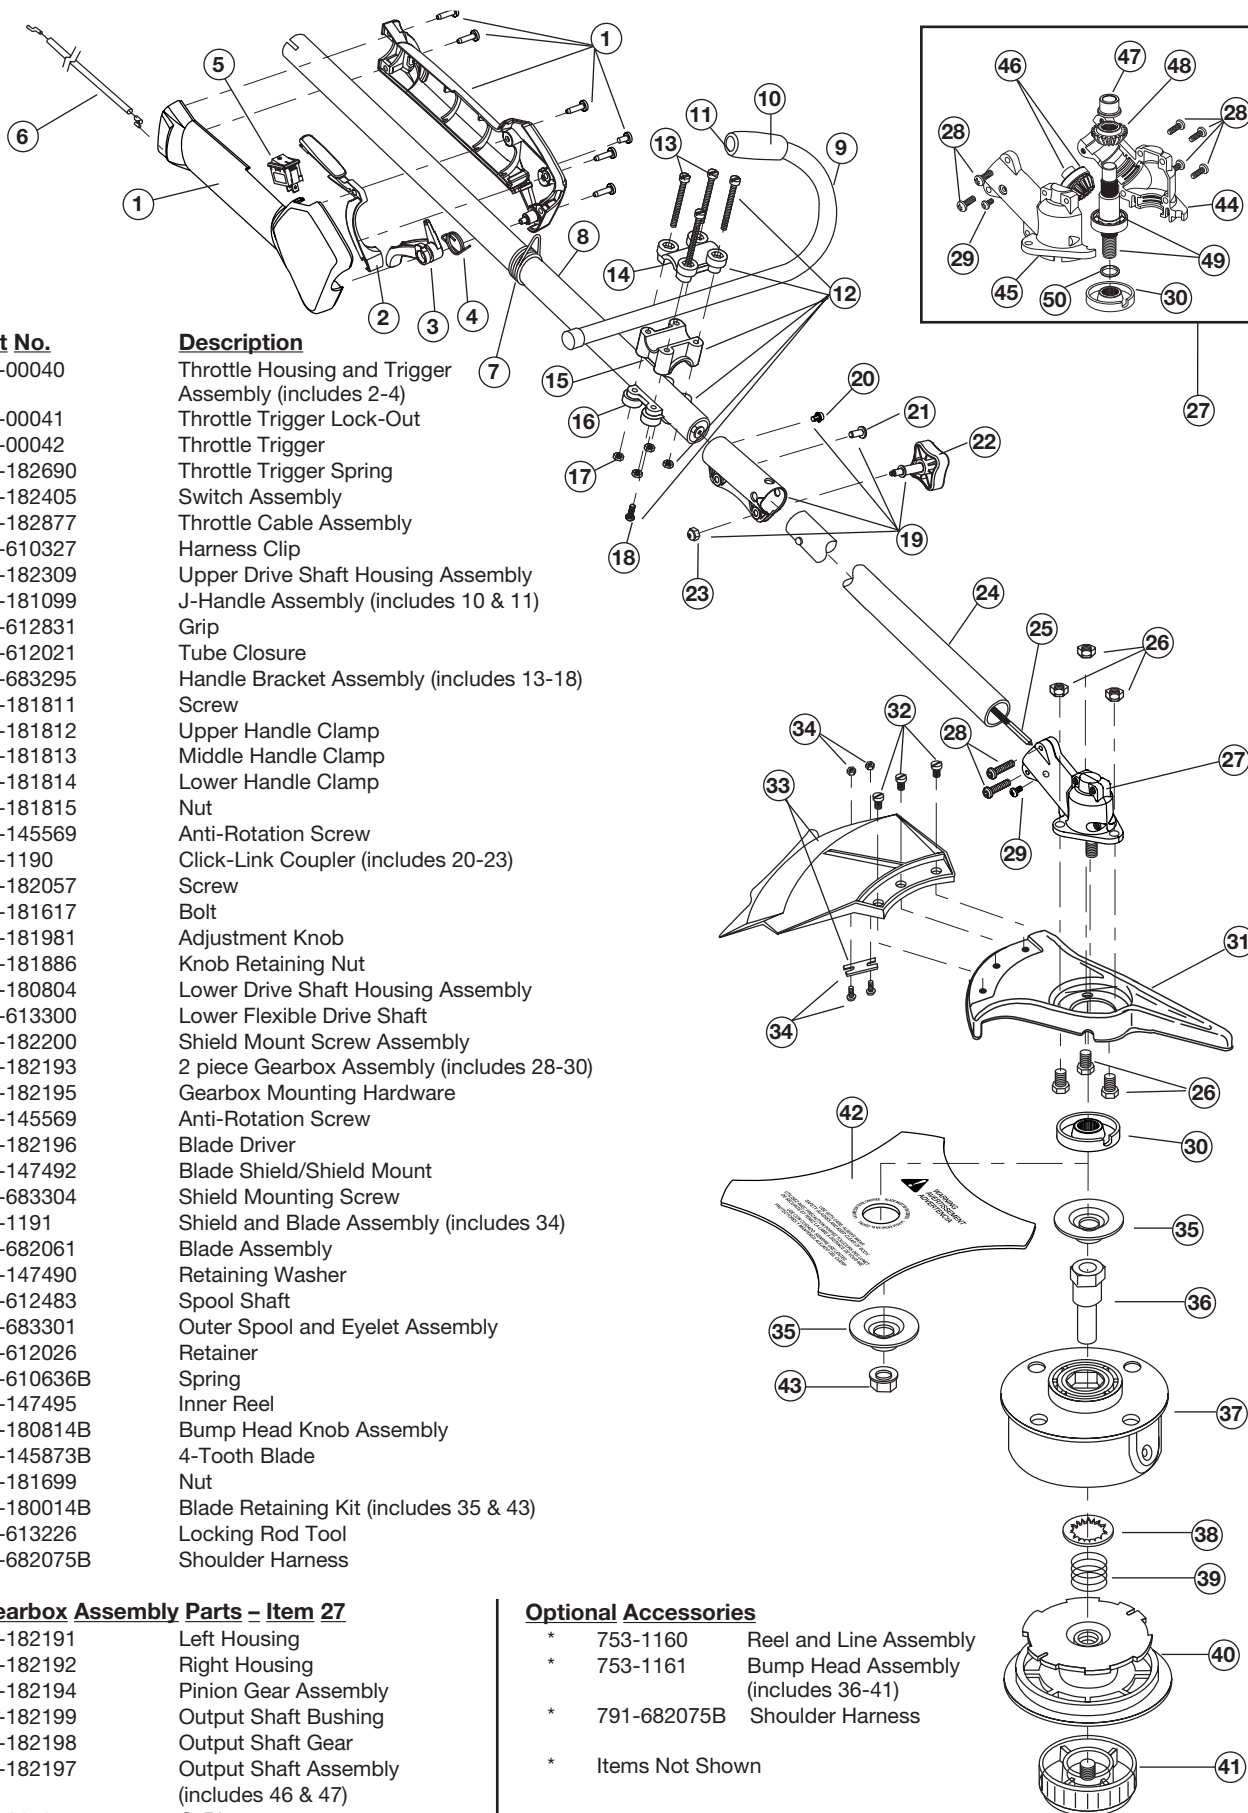

BOOM AND TRIMMER PARTS - MODEL TB90BC

2-CYCLE GAS TRIMMER/BUSHCUTTER

(Serial Number 011..... and greater)

Item	Part No.	Description
1	791-00040	Throttle Housing and Trigger Assembly (includes 2-4)
2	791-00041	Throttle Trigger Lock-Out
3	791-00042	Throttle Trigger
4	791-182690	Throttle Trigger Spring
5	791-182405	Switch Assembly
6	791-182877	Throttle Cable Assembly
7	791-610327	Harness Clip
8	791-182309	Upper Drive Shaft Housing Assembly
9	791-181099	J-Handle Assembly (includes 10 & 11)
10	791-612831	Grip
11	791-612021	Tube Closure
12	791-683295	Handle Bracket Assembly (includes 13-18)
13	791-181811	Screw
14	791-181812	Upper Handle Clamp
15	791-181813	Middle Handle Clamp
16	791-181814	Lower Handle Clamp
17	791-181815	Nut
18	791-145569	Anti-Rotation Screw
19	753-1190	Click-Link Coupler (includes 20-23)
20	791-182057	Screw
21	791-181617	Bolt
22	791-181981	Adjustment Knob
23	791-181886	Knob Retaining Nut
24	791-180804	Lower Drive Shaft Housing Assembly
25	791-613300	Lower Flexible Drive Shaft
26	791-182200	Shield Mount Screw Assembly
27	791-182193	2 piece Gearbox Assembly (includes 28-30)
28	791-182195	Gearbox Mounting Hardware
29	791-145569	Anti-Rotation Screw
30	791-182196	Blade Driver
31	791-147492	Blade Shield/Shield Mount
32	791-683304	Shield Mounting Screw
33	753-1191	Shield and Blade Assembly (includes 34)
34	791-682061	Blade Assembly
35	791-147490	Retaining Washer
36	791-612483	Spool Shaft
37	791-683301	Outer Spool and Eyelet Assembly
38	791-612026	Retainer
39	791-610636B	Spring
40	791-147495	Inner Reel
41	791-180814B	Bump Head Knob Assembly
42	791-145873B	4-Tooth Blade
43	791-181699	Nut
*	791-180014B	Blade Retaining Kit (includes 35 & 43)
*	791-613226	Locking Rod Tool
*	791-682075B	Shoulder Harness

2 Piece Gearbox Assembly Parts - Item 27

44	791-182191	Left Housing
45	791-182192	Right Housing
46	791-182194	Pinion Gear Assembly
47	791-182199	Output Shaft Bushing
48	791-182198	Output Shaft Gear
49	791-182197	Output Shaft Assembly (includes 46 & 47)
50	753-1159	O-Ring

Optional Accessories

*	753-1160	Reel and Line Assembly
*	753-1161	Bump Head Assembly (includes 36-41)
*	791-682075B	Shoulder Harness
*	Items Not Shown