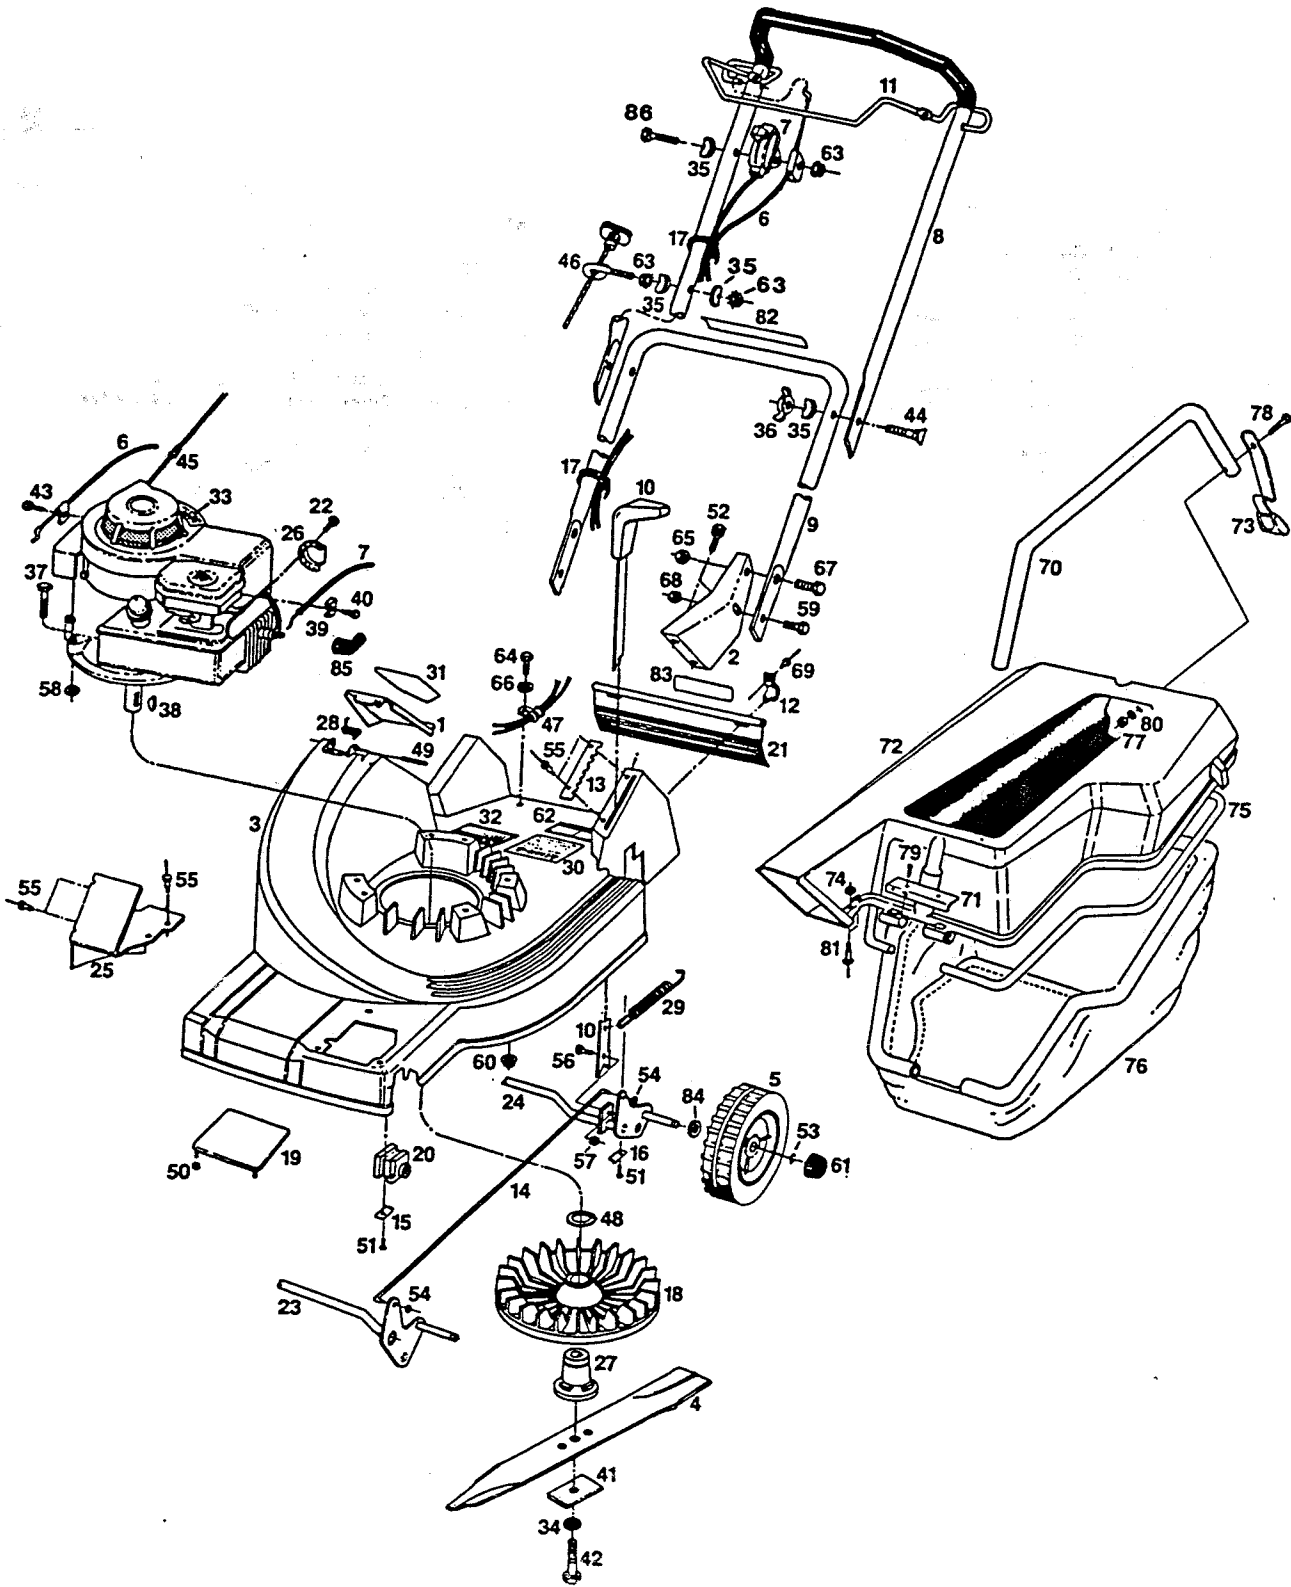

18" REAR BAGGING ROTARY MOWER  
MODEL TBO18G  
Grass Catcher Included

**18" REAR BAGGING ROTARY MOWER  
MODEL TBO18G  
Grass Catcher Included**

INDEX NO.	PART NO.	DESCRIPTION	INDEX NO.	PART NO.	DESCRIPTION
1	029579	Door - Rear	44	151928	Curved Head Bolt 5/16-18x1-3/4
2	029587	Handle Mounting Bracket	45	152074	Rope Stop
3	029603	Deck - 18"	46	152371	Eyebolt Rope Guide
4	030452	Blade - 18"	47	152884	Strain Relief - Cable
5	041186	Wheel 8 x 1.75	48	153957	Snap Ring - Blade/Impeller Hub
6	051052	Cable - Engine/Blade Control	49	153965	Pin - Door 3/16-2"
7	051284	Control - Throttle, with Cable	50	153973	Retainer - Push On - Deck Cover
8	071159	Handle - Upper	51	153981	Screw - Thread Forming-M5x3/8
9	071829	Handle - Lower	52	153999	Bolt Hex - Thread Forming
10	090795	Lever - Height Adjuster	53	154005	E-Ring Axle
11	104745	Bail - Engine/Blade Control	54	154013	Retainer - Push On-Connecting Ro
12	106914	Clip - Trailing Shield	55	154021	Rivet Pop 5/32
13	107664	Plate - Index - Height Adjuster	56	154054	Screw - Metric
14	107698	Rod Connecting - Height Adjuster	57	154062	Nut - Metric
15	107706	Plate - Front Axle Support	58	310151	Nut Hex 5/16-18 Nylok
16	107714	Plate - Rear Axle Support	59	450437	Bolt Hex 5/16-18 x 5/8
17	110379	Cable Tie	60	451419	Nut Flange 1/4-20 Toplock
18	111658	Impeller	61	672345	Hub Cap - Wheel
19	111666	Cover - Deck Opening	62	714170	Decal - Model Number
20	111682	Bushing - Front Axle	63	715037	Nut Hex 1/4-20 Keps
21	111740	Trailing Shield	64	715045	Bolt Hex 1/4-20 x 3/4
22	159574	Screw - Muffler Deflector	65	715086	Nut Hex 3/8-16 Toplock
23	127423	Front Axle Assembly	66	715300	Washer Flat 1/4
24	127431	Rear Axle Assembly	67	715201	Bolt Hex 3/8-16 x 3/4
25	127464	Baffle Assembly Rear	68	715490	Nut Hex 5/16-18 Toplock
26	133488	Deflector - Muffler	69	764225	Rivet Pop 3/16
27	133678	Hub - Blade/Impeller	70	071803	Handle - Catcher
28	133686	Spring - Rear Door	71	029884	Bracket
29	133702	Spring - Height Adjuster	72	111674	Catcher Housing - Upper Plastic
30	142661	Decal - Safety Rules	73	133694	Latch - Catcher
31	144063	Decal - Danger	74	154039	Washer Flat 1/8
32	002451	Decal - Caution	75	160713	Frame - Catcher
33	001461	Decal - Blade Warning	76	160721	Catcher - Bottom - Cloth
34	150185	Washer - 3/8 Split Lock	77	452318	Nut Hex #10-24 Nylok
35	150201	Washer - Curved 5/16	78	459370	Screw #10-24 x 1-1/2 Round Hea
36	150235	Wingnut - 5/16-18	79	150623	Screw #10-5/8 Self Tapping
37	150250	Bolt Hex - 5/16-18 x 1-1/2	80	715136	Washer Flat #10
38	150276	Woodruff Key - #6	81	816017	Rivet Pop 1/8
39	150318	Clamp - Cable	82	144899	Decal - Starting Instructions
40	150623	Screw #10x5/8 Self Tapping	83	146589	Decal - Trailing Shield
41	106005	Washer - Blade	84	156075	Washer 1/2 SAE
42	150987	Bolt Hex 3/8-24x2-1/4 - Grade 5	85	110833	Cover - Spark Plug
43	151613	Screw #10-32 x 3/8 SEMS	86	153874	Bolt - Hex 1/4-20 x 2-1/4