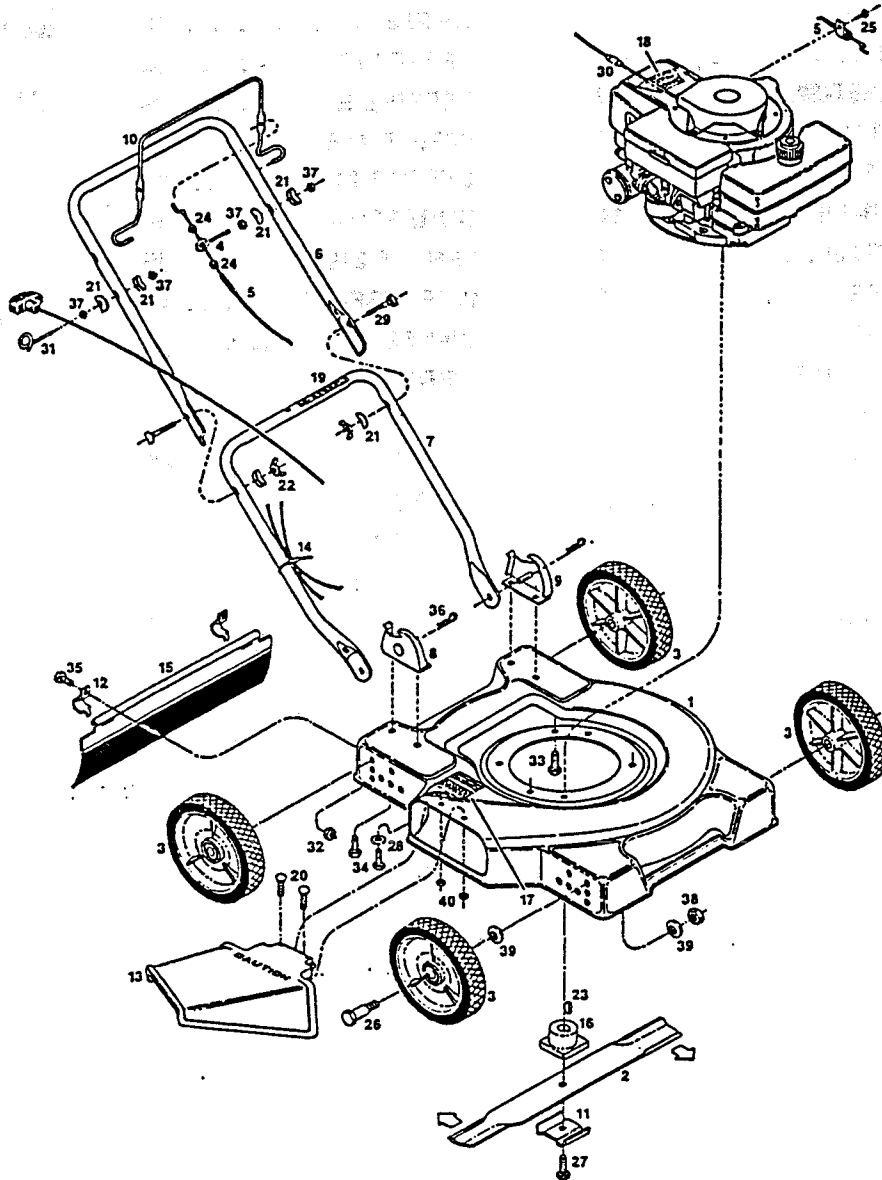

Side Discharge Rotary Mower
 Model: W193T-E
 CHP-22E Yardmaster
 CHP-22EA Yardmaster
 CHP-22EB Yardmaster
 CHPB-20E Yardmaster
 CHPB-20EA Yardmaster
 Use: Grass Catcher Model GC-6A

NDEX NO.	PART NO.	DESCRIPTION
1	020016	Deck 19"
	024588	Deck 20"
	029686	Deck 22"
2	030023	Blade - 19" Flat
	030031	Blade 20" Flat
	030049	Blade 22" Flat
3	041012	Wheel - 6" Plastic-Diamond (19" & 20" Decks)
	041525	Wheel - 7" Plastic-Diamond (22" Deck)
4	155234	Eyebolt - Cable Mounting
5	051011	Cable - Engine/Blade Control*
6	071076	Handle - Upper
7	071563	Handle - Lower
8	107086	Handle Bracket - Right Hand
9	107094	Handle Bracket - Left Hand
10	104687	Bail - Engine/Blade Control*
11	106336	Washer - Blade Adapter
12	106914	Clip - Trailing Shield
13	110221	Chute Deflector Assembly*
14	110379	Cable Tie
15	111583	Trailing Shield* (20" & 22" Decks)
	111609	Trailing Shield (19" Deck)
16	133231	Blade Adapter
17	144063	Decal - C.P.S.C. Danger
18	001461	Decal - Blade Warning
19	144899	Decal - Starting Instructions
20	150011	Bolt - Carriage 1/4-20 x 5/8
21	150201	Washer - Curved 5/16
22	150235	Wingnut 5/16-18
23	150276	Woodruff Key #6
24	152223	Nut - Jam Hex 5/16-24
25	151613	Bolt - Hex Head 10-32 x 1/4
26	150730	Shoulder Bolt - Wheel
27	150862	Bolt - Blade 3/8-24 x 1-1/4 Gr. 8
28	151555	Washer 1/4-22" Deck Only
29	151928	Bolt - Curved Head 5/16-18 x 1-3/4
30	152074	Rope Stop
31	152371	Rope Guide
32	452318	Nut #10-24 HX Nylon Insert
33	457168	Bolt - Hex Head Self Tap 3/8-16 x 7/8
34	457499	Bolt - Self Tap 1/4-20 x 5/8
35	458687	Bolt #10-24 x 1/2
36	715011	Hairpin Cotter
37	715037	Nut - Keps 1/4-20
38	715086	Locknut 3/8-16 Top
39	715417	Washer Flat 3/8 SAE
40	715508	Locknut 1/4-20 Top

NOTE: Parts are right or left hand as viewed from operator position.