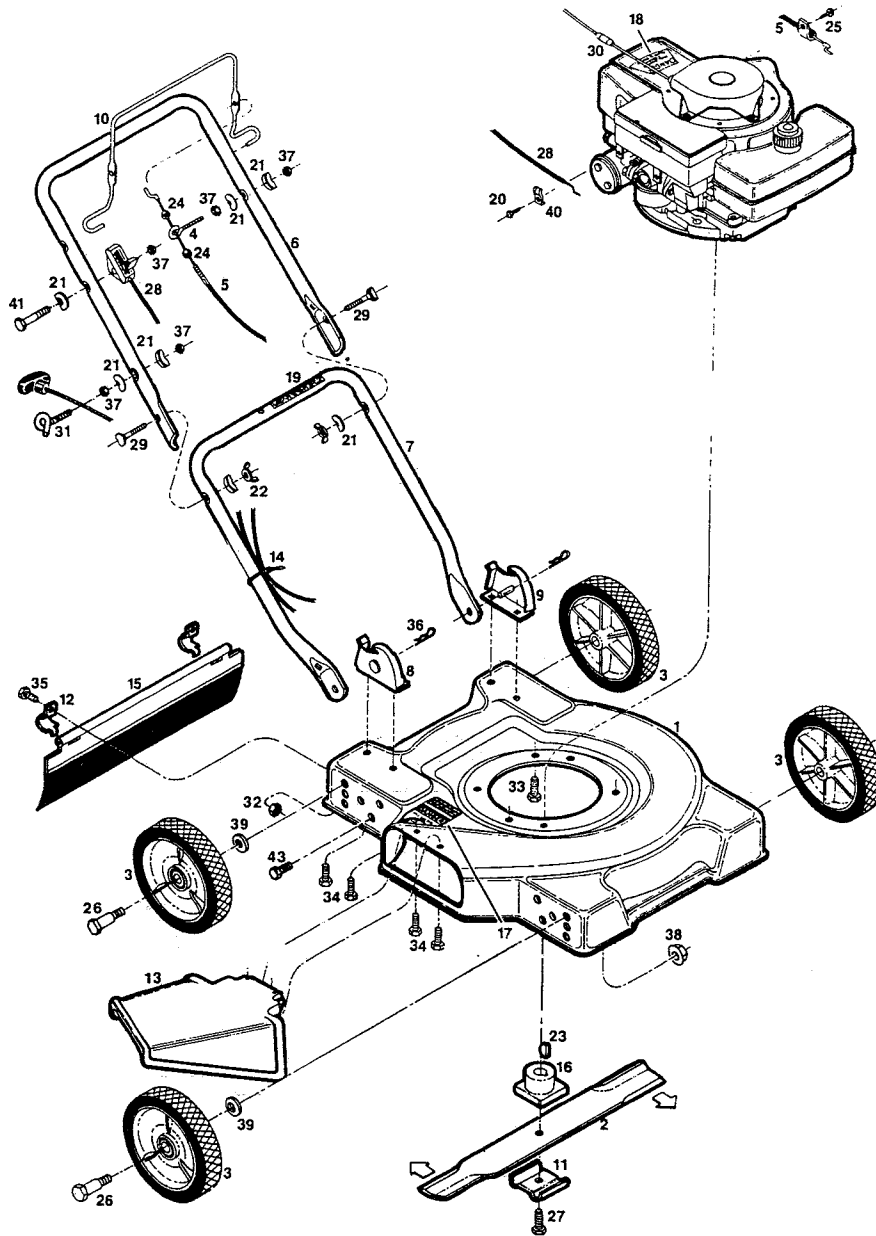

**19" SIDE DISCHARGE ROTARY MOWER**  
**MODEL: W19T-J**  
 Grass Catcher Model: GC6AA P/N 161018  
 Repl. Bag: P/N 161158

1	015818	Deck 19"
2	030023	Blade - 19" Flat
3	041012	Wheel - 6" Plastic-Diamond
4	155234	Eyebolt - Cable Mounting
5	051474	Cable - Engine/Blade Control
6	071076	Handle - Upper
7	071563	Handle - Lower
8	107086	Handle Bracket - Right Hand
9	107094	Handle Bracket - Left Hand
10	109389	Bail - Engine/Blade Control
11	106336	Washer - Blade Adapter
12	106914	Clip - Trailing Shield
13	394619	Chute Deflector Assembly
14	110379	Cable Tie
15	114389	Trailing Shield
16	133231	Blade Adapter
17	144063	Decal - C.P.S.C. Danger
18	001461	Decal - Blade Warning
19	715557	Decal - Starting Instructions
20	156896	Screw - #10-32 x 3/8 Hex
21	150201	Washer - Curved 5/16
22	150235	Wingnut 5/16-18
23	150276	Woodruff Key #6
24	152223	Nut - Jam Hex 5/16-24
25	151613	Bolt - Hex Head 10-32 x 1/4
26	150730	Shoulder Bolt - Wheel
27	162024	Bolt - Blade 3/8-24 x 1-1/4 Gr. 8
28	051219	Throttle Control
29	151928	Bolt - Curved Head 5/16-18 x 1-3/4
30	152074	Rope Stop
31	152371	Rope Guide
32	452318	Nut #10-24 HX Nylon Insert
33	457168	Bolt - Hex Head Self Tap 3/8-16 x 7/8
34	457499	Bolt - Self Tap 1/4-20 x 5/8
35	458687	Bolt # -24 x 1/2
36	715011	Hairpin Cotter
37	715037	Nut - Keps 1/4-20
38	451492	Nut - 3/8-16 Toplock
39	715607	Washer - Belleville
40	150318	Clamp - Throttle Cable
41	450379	Bolt - 1/4-20 x 1 3/4 Hex