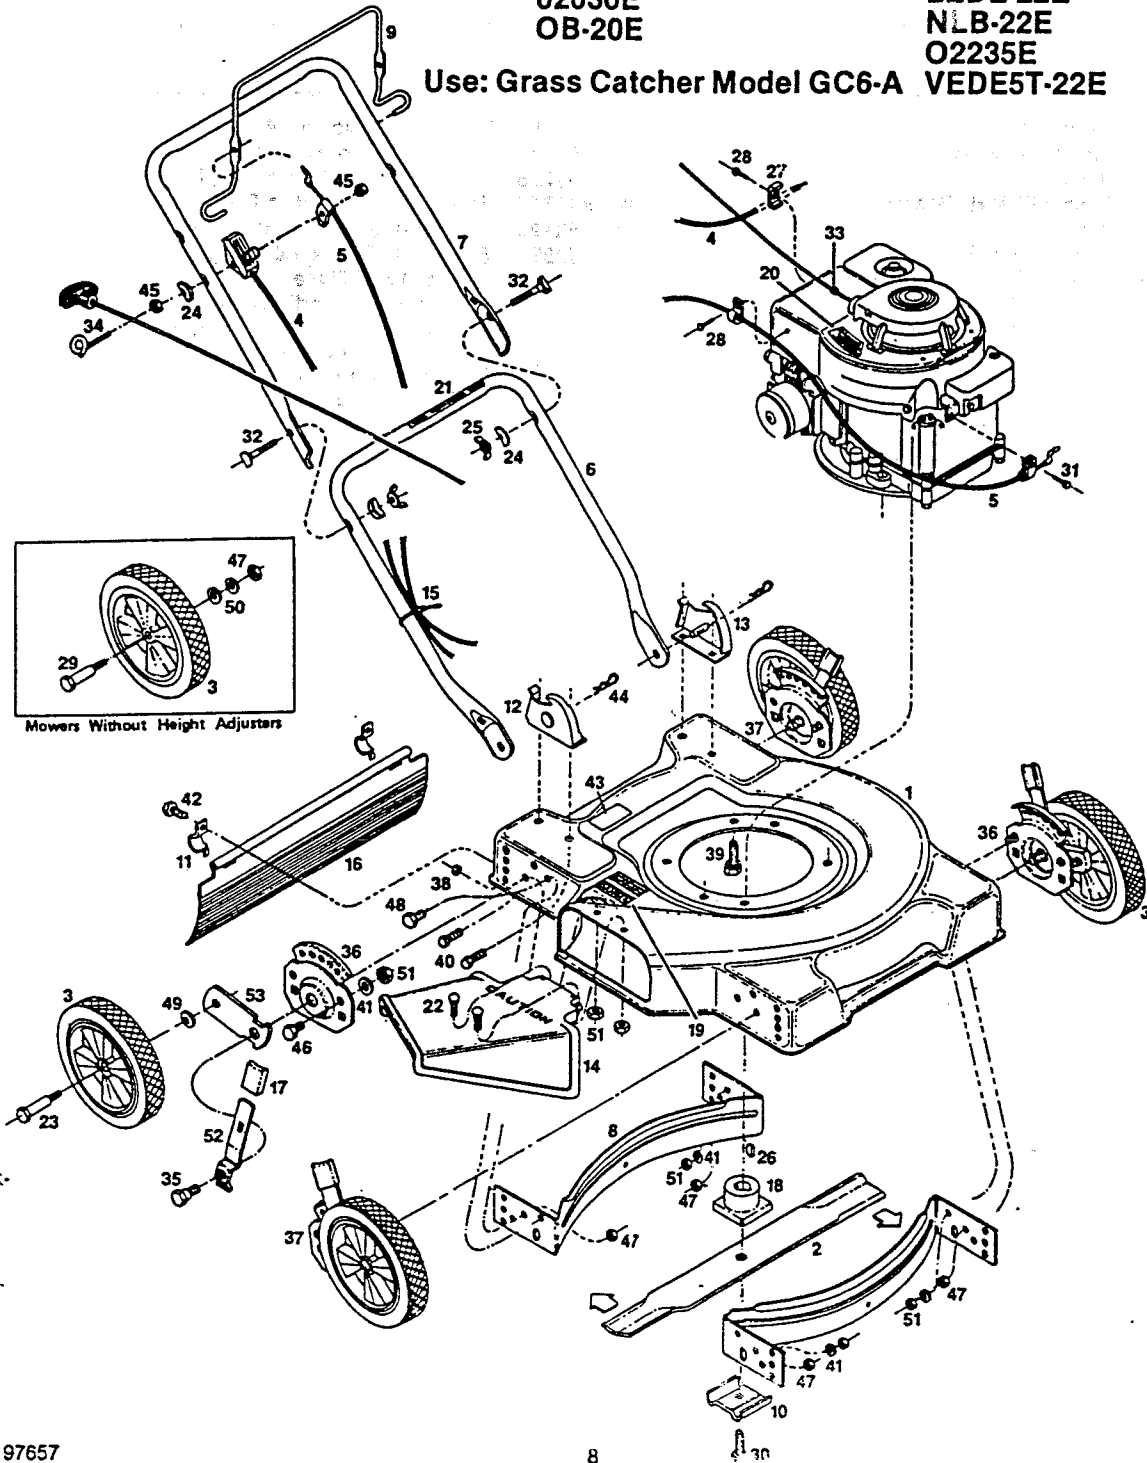

20" & 22" Side Discharge Rotary Mower

Model: 20"

- WB-20E
- WDE-20E
- WE-20E
- C-20E Central Park
- CAB-20E
- CHDE-20E Yardmaster
- CHPB-20E Yardmaster
- EADE-20E
- NLB-20E
- O2030E
- OB-20E

22"

- WB-22E
- WDE-22E
- C-22E Central Park
- CADE-22E
- CHDE-22E Yardmaster
- CHP-22E Yardmaster
- CS-22E Central Park
- EADE-22E Eagle III
- FUB-22E Lawn Lion
- LEDE-22E
- NLB-22E
- O2235E
- VEDE5T-22E

Use: Grass Catcher Model GC6-A