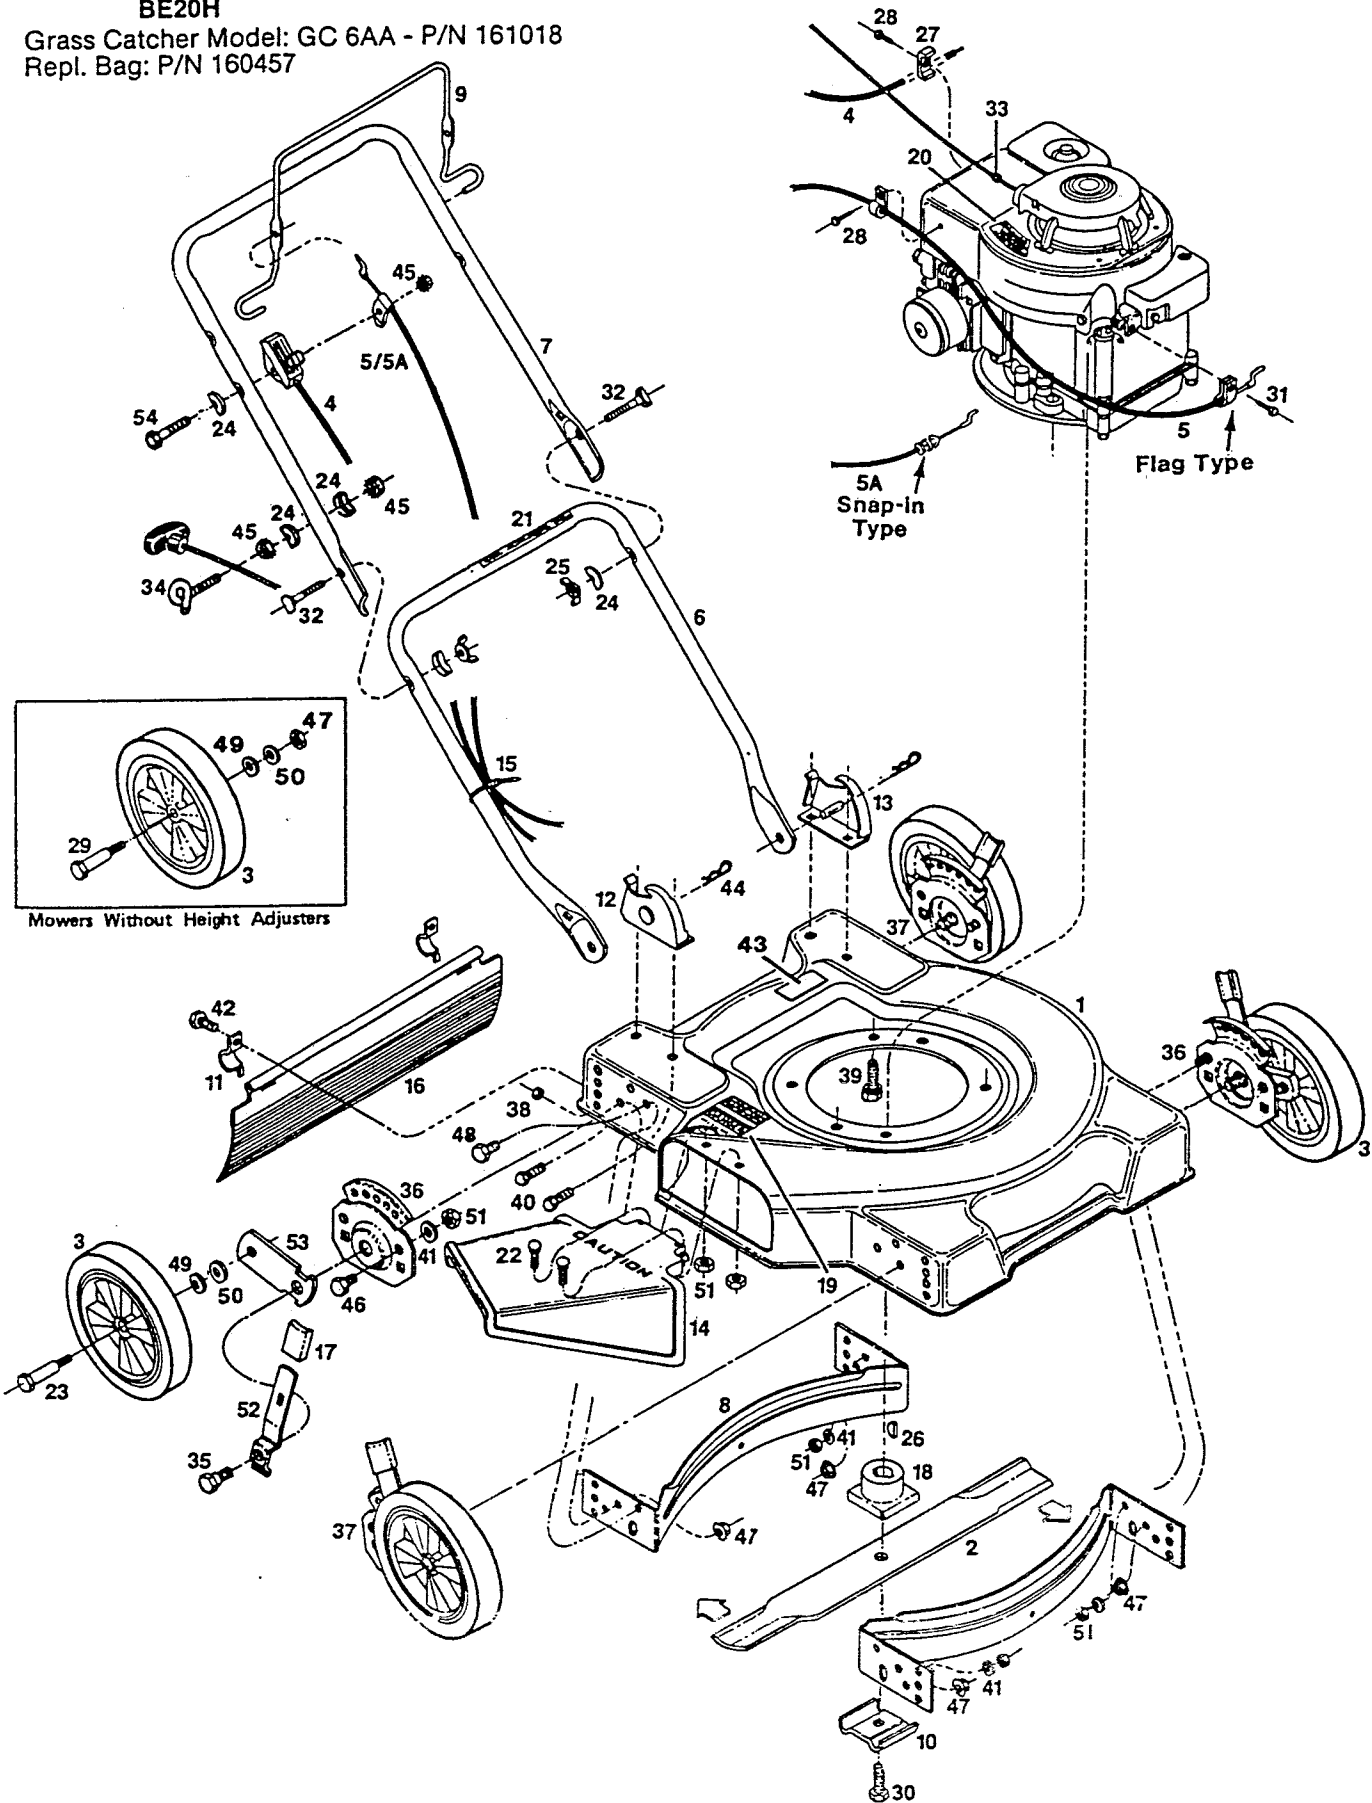

20"/22" SIDE DISCHARGE ROTARY MOWER
MODEL: WB20H CE220H
WE20H WDEA22H
W20H FDR22H
BE20H

Grass Catcher Model: GC 6AA - P/N 161018
Repl. Bag: P/N 160457

20"/22" SIDE DISCHARGE ROTARY MOWER
MODEL: WB20H
WE20H
W20H
BE20H
CE220H
WDEA22H
FDR22H

Grass Catcher Model: GC 6AA - P/N 161018
Repl. Bag: P/N 160457

Index No.	Part No.	Description	Index No.	Part No.	Description
1	013425	Deck 20"	21	144899	Decal-Starting Instructions
	013433	Deck 22"	22	150011	Bolt-Carriage 1/4-20 x 5/8
2	030031	Blade-20" Flat	23	150060	Wheel Bolt w/Hgt. Adj.*
	030049	Blade-22" Flat	24	150201	Washer-Curved 5/16
3		Wheel Assembly*	25	150235	Wingnut 5/16-18
	041012	6" Plastic - White - Diamond	26	150276	Woodruff Key #6
	041533	6½" Plastic - White - Diamond	27	150318	Cable Clamp
	040246	7" Plastic-White-Diamond	28	150623	Screw-Sheet Metal #10 x 5/8
	041525	7" Plastic-White-Diamond	29	150730	Wheel Bolt w/o Hgt. Adj.*
	041046	7" Steel - White-Rib-Flange Bearing	30	162024	Bolt-Blade
	040857	8" Plastic-White-Diamond	31	151613	Bolt-Hex Head #10-32 x 3/8 Sems
	040865	8" Plastic-White-Diamond-Roller Bearing	32	151928	Bolt-Curved Head 5/16-18 x 1 3/4
	041111	8" Steel-White-Rib-Flange Bearing	33	152074	Rope Stop
4	051219	Control-Throttle w/Cable	34	152371	Rope Guide
5	051466	Cable-Engine Blade Control (Flag Type)	35	153650	Shoulder Bolt-Hgt. Adj.*
5A	052142	Cable-Engine Blade Control (Snap-In Type)	36	428664	Back Plate-Height Adjuster R.H. Front L.H. Rear*
6	071563	Handle-Lower	37	428714	Back Plate-Height Adjuster L.H. Front R.H. Rear*
7	071076	Handle-Upper	38	452318	Nut-#10-24 HX Nylon Insert
	071084	Handle-Upper Vinyl Grip	39	457168	Bolt-3/8-16 x 7/8 Thread Forming
	072181	Handle-Upper Cushion Grip	40	457499	Bolt-1/4-20 x 1/2 Thread Forming
8	101519	Baffle 20/22" Rear or Front*	41	462093	Washer-Flat 1/4"
9	104687	Bail-Engine/Blade Control	42	458687	Bolt-Hex Head #10-24 x 1/2
	109470	Bail-Engine/Blade Control Vinyl Grip	43	714170	Decal-Model Number
10	106336	Washer-Blade Adapter	44	715011	Hairpin Cotter
11	106914	Clip-Trailing Shield	45	715037	Nut-Keps 1/4-20
12	107086	Handle Bracket-Right Hand	46	715045	Bolt-Hex Head 1/4-20 x 3/4*
13	107094	Handle Bracket-Left Hand	47	451492	Locknut 3/8-16 Top TopLock Flange
14	391706	Chute Deflector Assembly	48	715201	Bolt-Hex 3/8-16 x 3/4 w/o Hgt. Adj.
15	110379	Cable Tie	49	715607	Washer-Belleville
16	111609	Trailing Shield-20/22" w/o Hgt. Adj.	50	715417	Washer 3/8 SAE*
	111617	Trailing Shield-20/22" w/Hgt. Adj.	51	715508	Locknut 1/4-20 Top
17	111559	Plastic Tip-Setting Lever*	52	776500	Setting Lever-Height Adjuster*
18	133231	Blade Adapter	53	777862	Wheel Lever-Height Adjuster*
19	144063	Decal-Danger	54	153874	Bolt-1/4-20 x 2 1/4 Hex Head
20	001461	Decal-Blade Warning			

• INDICATES OPTIONAL EQUIPMENT

• INDICATES OPTIONAL EQUIPMENT

NOTE: This parts list covers several different mower models. Not all of the Parts listed may be used on your particular mower.

When servicing use only genuine factory replacement parts that are specifically for your particular model.

NOTE: Parts are right or left hand as viewed from the operator position.

Specifications subject to change without prior notice.