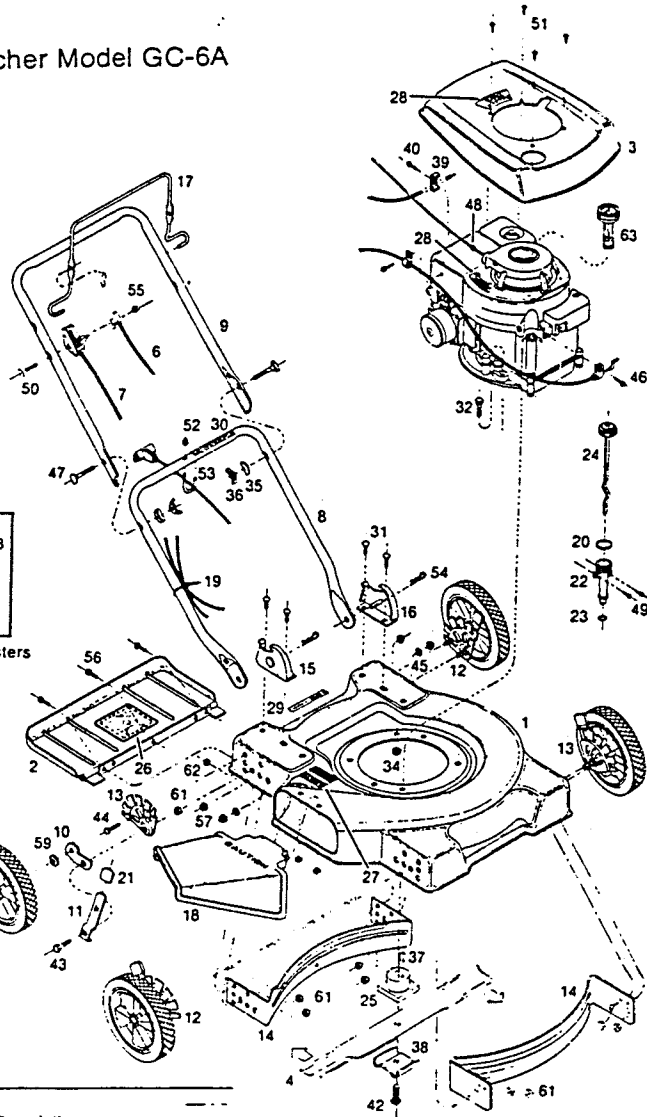

20" Basic Rotary Mower w/Briggs Engine

- WB 20Z GP
- WDE 20Z GP
- CBA 20Z
- CEDE 20Z CENTRAL PARK
- CHB 20Z CHANNEL
- EADE 20Z EAGLE
- FUB 20Z LAWN LION
- HMB 20Z MIGHTY MOW
- LEB 20Z GP
- LDR 20Z LAWN LION
- LHB 20Z GP
- LUDE 20Z LUCKY STORES
- OLB 20Z OLES
- OLDE 20Z GP
- TIDE 20Z TIMES SQUARE
- TIDR 20Z TIMES SQUARE

Grass Catcher Model GC-6A

22" Basic Rotary Mower w/Briggs Engine

- WB 22Z GP
- WDE 22Z GP
- CEDE 22Z CENTRAL PARK
- CHDE 22Z CHANNEL
- FUB 22Z LAWN LION
- FUDE 22Z LAWN LION
- GRDE 22Z GRACE
- HMDE 22Z MIGHTY MOW
- LB 22Z
- LDE 22Z LAWN LION
- LEDE 22Z GP

Index No.	Part No.	Description
1	026641	Deck 19"
	026658	Deck 20"
	02666	Deck 22"
	026757	Deck 22" Long Shaft
2	027151	Trailing Shield Assembly - 19" w/o Hgt Adj
	027189	Trailing Shield Assembly - 19" w/ Hgt Adj
	027177	Trailing Shield Assembly - 20/22" w/o Hgt Adj
	027185	Trailing Shield Assembly - 20/22" w/ Hgt Adj
3	027276	Shroud - Steel *
4	030023	Blade - 19" Flat
	030031	Blade - 20" Flat
	030049	Blade - 22" Flat
5		Wheel Assembly *
	040624	8" Plastic - White - Rib - Nylon Bearing
	040196	6" Plastic - White - Diamond - Nylon Bearing
	040279	6" Plastic - Gray - Diamond - Nylon Bearing
	040725	6" Plastic - Almond - Diamond - Nylon Bearing
	040246	7" Plastic - White - Diamond - Nylon Bearing
	040832	7" Plastic - Gray - Nylon Bearing
	040089	7" Plastic - Gray - Thru Bar - Nylon Bearing
	040758	7" Plastic - Almond - Thru Bar - Nylon Bearing
	040352	7" Plastic - Gray - Cog - Nylon Bearing
	040022	7" Plastic - White - Rib - Roller Bearing
	040386	7" Steel - White - Rib - Ball Bearing
	040394	7" Steel - Gray - Rib - Ball Bearing
	040097	8" Plastic - Gray - Stick - Nylon Bearing
	040220	8" Plastic - Gray - Cog - Nylon Bearing
	040733	8" Plastic - White - Stick - Nylon
	040741	8" Plastic - White - Cog - Nylon Bearing
	040311	8" Plastic - Gray - Stick - Roller Bearing
	040030	8" Plastic - White - Rib - Roller Bearing
	040303	8" Plastic - White - Cog - Roller Bearing
	040345	8" Plastic - Gray - Cog - Roller Bearing
	040451	8" Steel - White - Rib - Ball Bearing
	040501	8" Steel - Gray - Rib - Ball Bearing
	040634	8" Steel - White - Cog - Ball Bearing
	040683	8" Steel - Gray - Cog - Ball Bearing
	040717	8" Steel - Gray - Stick - Ball Bearing
	040857	8" Plastic - White - Diamond - Nylon Bearing
	040865	8" Plastic - White - Diamond - Roller Bearing
	040840	8" Plastic - Gray - Diamond - Nylon Bearing
	040873	8" Plastic - Gray - Diamond - Roller Bearing
6	050369	Control - Engine/Blade *
7	050385	Control - Throttle Plastic
	050435	Control - Throttle Steel *
8	071050	Handle - Lower
9	071076	Handle - Upper
	071084	Handle - Upper with Cushion Grip *
	071308	Handle - Upper, Bent
10	090282	Wheel Lever - Height Adjuster *
11	090399	Setting Lever - Height Adjuster *
12	090431	Back Plate - Height Adjuster RH Front LH Rear *
13	090449	Back Plate - Height Adjuster LH Front RH Rear *