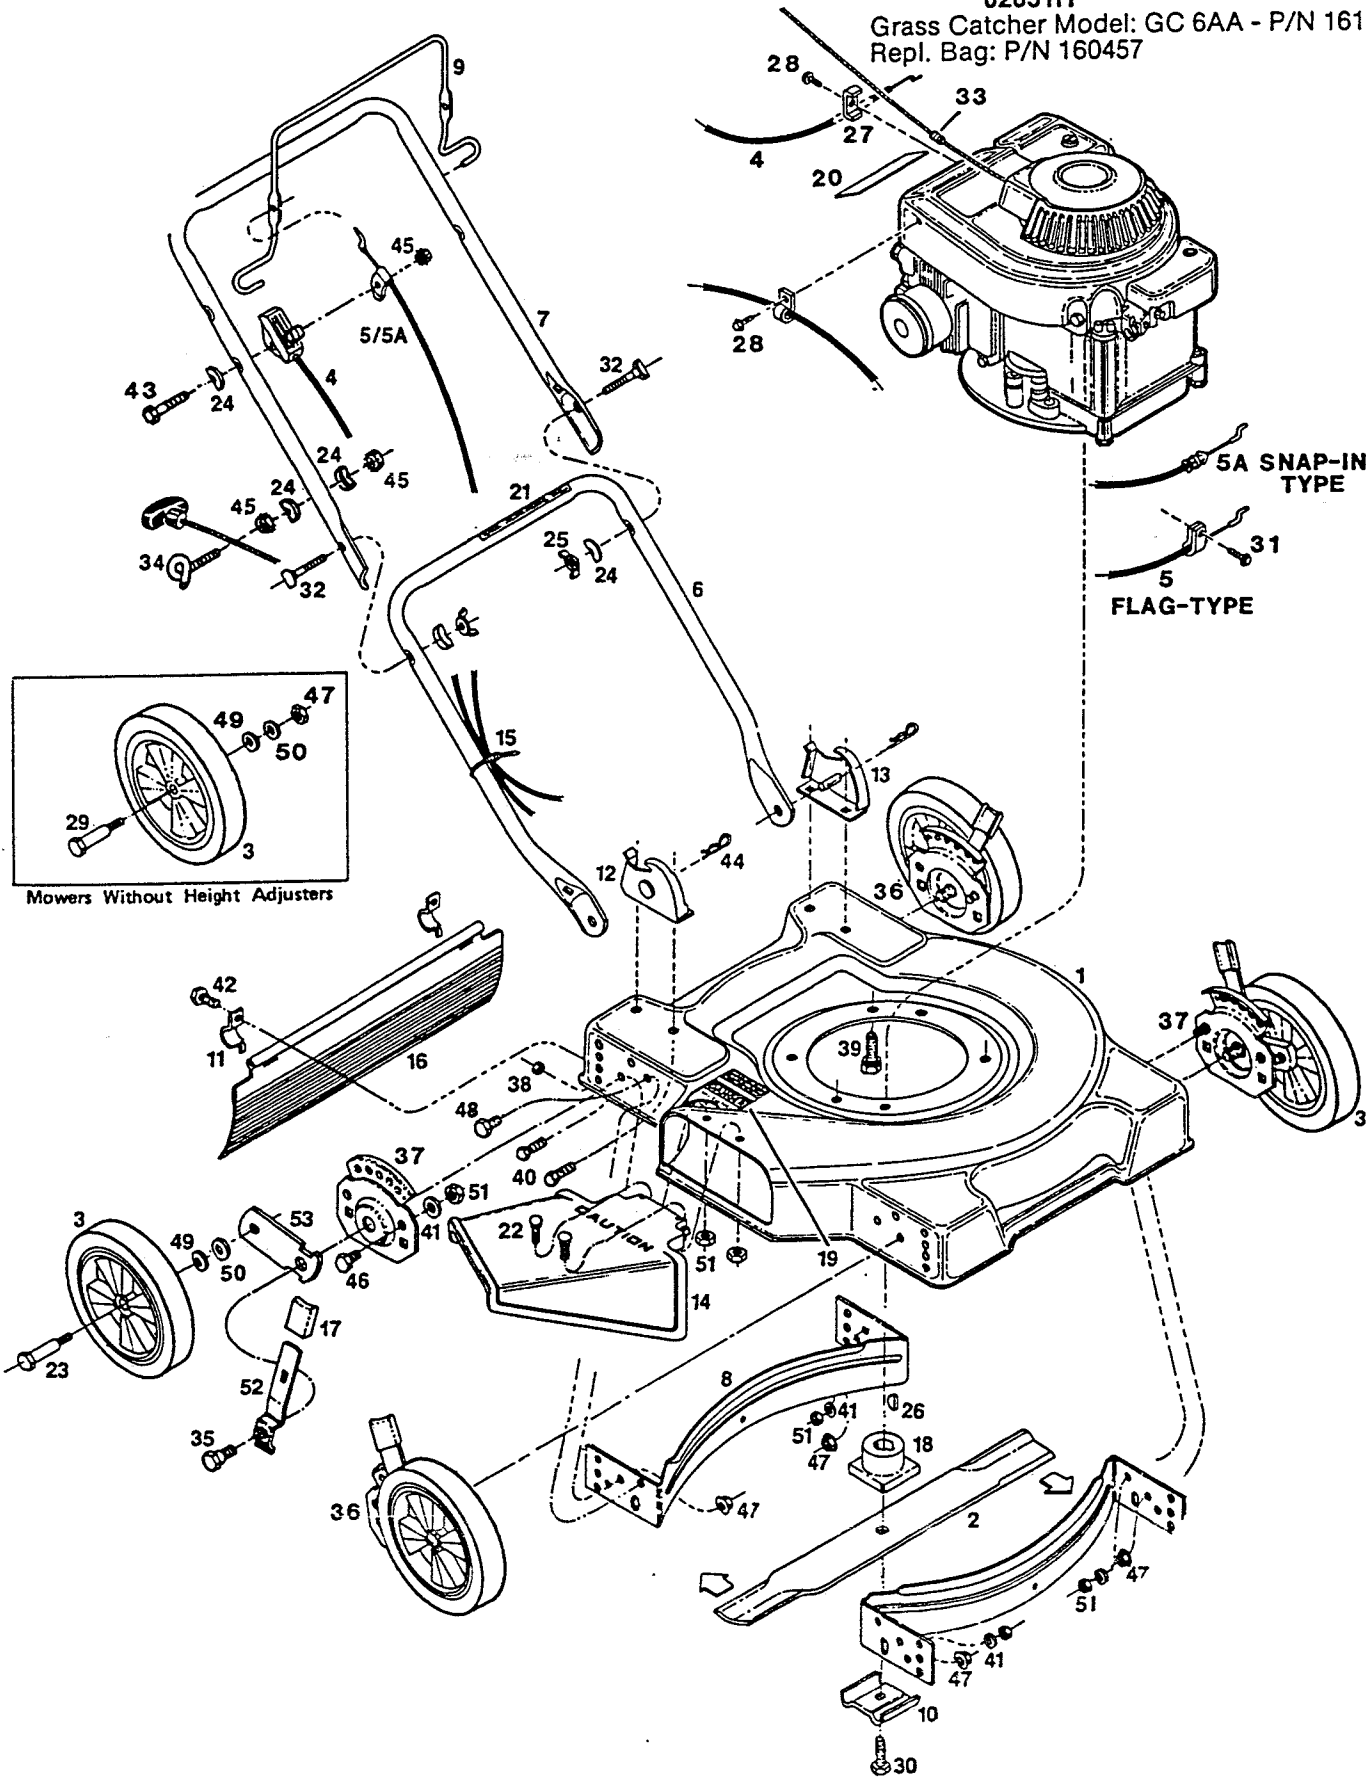

20"/22" SIDE DISCHARGE ROTARY MOWER
MODEL: WD22H
C223H
HADRS20H
02031H
Grass Catcher Model: GC 6AA - P/N 161018
Repl. Bag: P/N 160457

**20"/22" SIDE DISCHARGE ROTARY MOWER
MODEL: WD22H
C223H
HADRS20H
02031H**

Grass Catcher Model: GC 6AA - P/N 161018
Repl. Bag: P/N 160457

Index No.	Part No.	Description	Index No.	Part No.	Description
1	013425	Deck 20"	20	009415	Decal-Blade Warning
	013433	Deck 22"	21	144899	Decal-Starting Instructions
2	030031	Blade-20" Flat	22	150011	Bolt-Carriage 1/4-20 x 5/8
	030049	Blade-22" Flat	23	150060	Wheel Bolt w/Hgt. Adj.*
3		Wheel Assembly*	24	150201	Washer-Curved 5/16
	041012	6" Plastic - White - Diamond	25	150235	Wingnut 5/16-18
	041533	6½" Plastic - White - Diamond	26	150276	Woodruff Key #6
	040246	7" Plastic-White-Diamond	27	150318	Cable Clamp
	041525	7" Plastic-White-Diamond	28	150623	Screw-Sheet Metal #10 x 5/8
	041046	7" Steel - White-Rib-Flange Bearing	29	150730	Wheel Bolt w/o Hgt. Adj.*
	040857	8" Plastic-White-Diamond	30	162024	Bolt-Blade
	040865	8" Plastic-White-Diamond-Roller Bearing	31	151613	Bolt-Hex Head #10-32 x 3/8 Sems
	041111	8" Steel-White-Rib-Flange Bearing	32	151928	Bolt-Curved Head 5/16-18 x 1 3/4
	042432	8" Plastic-White-Diamond	33	152074	Rope Stop
4	051219	Control-Throttle w/Cable	34	152371	Rope Guide
5	051466	Cable-Engine Blade Control (Flag Type)	35	153650	Shoulder Bolt-Hgt. Adj.*
5A	052142	Cable-Engine Blade Control (Snap-In Type)	36	428664	Back Plate-Height Adjuster R.H. Front L.H. Rear*
6	071563	Handle-Lower	37	428714	Back Plate-Height Adjuster L.H. Front R.H. Rear*
7	071076	Handle-Upper	38	452318	Nut-#10-24 HX Nylon Insert
	071084	Handle-Upper Vinyl Grip	39	457168	Bolt-3/8-16 x 7/8 Thread Forming
	072181	Handle-Upper Cushion Grip	40	457499	Bolt-1/4-20 x 1/2 Thread Forming
8	101519	Baffle 20/22" Rear or Front*	41	462093	Washer-Flat 1/4"
9	104687	Bail-Engine/Blade Control	42	458687	Bolt-Hex Head #10-24 x 1/2
	109470	Bail-Engine/Blade Control Vinyl Grip	43	153874	Bolt-1/4-20 x 2 1/4 Hex Head
10	106336	Washer-Blade Adapter	44	715011	Hairpin Cotter
11	106914	Clip-Trailing Shield	45	715037	Nut-Keps 1/4-20
12	107086	Handle Bracket-Right Hand	46	715045	Bolt-Hex Head 1/4-20 x 3/4*
13	107094	Handle Bracket-Left Hand	47	451492	Locknut 3/8-16 Top TopLock Flange
14	391706	Chute Deflector Assembly	48	715201	Bolt-Hex 3/8-16 x 3/4 w/o Hgt. Adj.
15	110379	Cable Tie	49	715607	Washer-Belleville
16	111609	Trailing Shield-20/22" w/o Hgt. Adj.	50	715417	Washer 3/8 SAE*
	111617	Trailing Shield-20/22" w/Hgt. Adj.	51	715508	Locknut 1/4-20 Top
17	111559	Plastic Tip-Setting Lever*	52	776500	Setting Lever-Height Adjuster*
18	133231	Blade Adapter	53	777862	Wheel Lever-Height Adjuster*
19	144063	Decal-Danger			

• INDICATES OPTIONAL EQUIPMENT

• INDICATES OPTIONAL EQUIPMENT

NOTE: This parts list covers several different mower models. Not all of the Parts listed may be used on your particular mower.

When servicing use only genuine factory replacement parts that are specifically for your particular model.

NOTE: Parts are right or left hand as viewed from the operator position.

Specifications subject to change without prior notice.