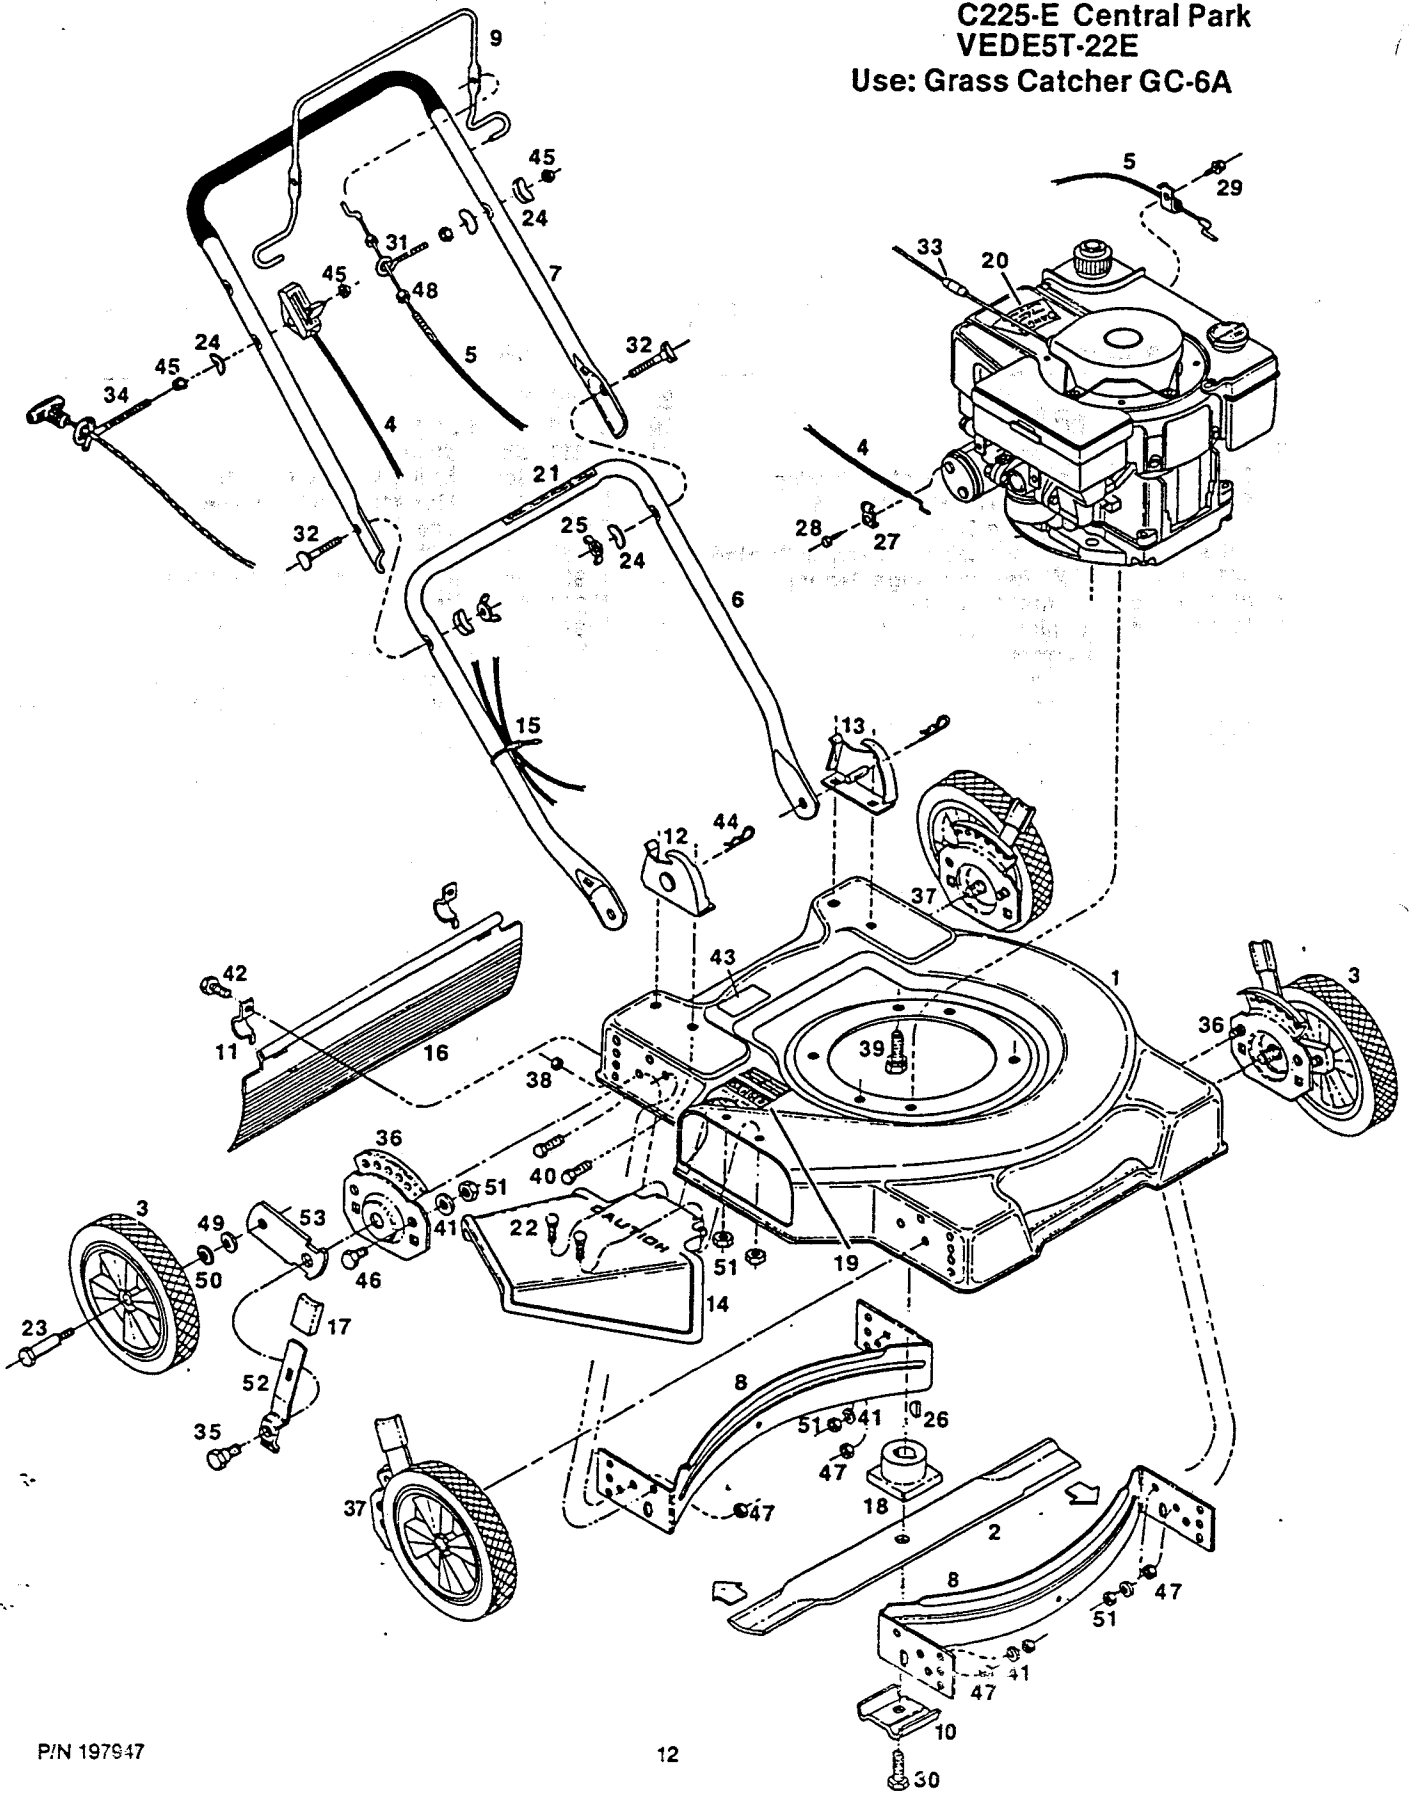

22" Side Discharge Rotary Mower

Model: WDE5T-E

C225-E Central Park

VEDE5T-22E

Use: Grass Catcher GC-6A

**22" Side Discharge Rotary Mower
Model: WDE5T-E
C225-E Central Park
VEDE5T-22E
Use: Grass Catcher GC-6A**

Index No.	Part No.	Description	Index No.	Part No.	Description
1	029413	Deck 22" Burgundy	23	150060	Wheel Bolt
	028738	Deck 22" Green	24	150201	Washer-Curved 5/16
2	030049	Blade-22" Flat	25	150235	Wingnut 5/16-18
3		Wheel Assembly*	26	150276	Woodruff Key #6
	040030	8" Plastic-White-Rib-Roller Bearing	27	152231	Cable Clamp
	040451	8" Steel-White-Rib-Ball Bearing	28	151149	Screw-Sheet Metal #10 x 5/8
	040857	8" Plastic-White-Diamond	29	151613	Screw-Hex #10-32 x 3/8 Sems
	040865	8" Plastic-White-Diamond-Roller Bearing	30	150862	Bolt-Blade
	041111	8" Steel-White-Rib-Flange Bearing	31	155234	Eyebolt-Cable
4	051219	Control-Throttle w/Cable	32	151928	Bolt-Curved Head 5/16-18 x 1 3/4
5	051011	Cable-Engine/Blade Control*	33	152074	Rope Stop
6	071563	Handle-Lower	34	152629	Rope Guide
7	071076	Handle-Upper	35	153650	Shoulder Bolt-Hgt. Adj.
	072413	Handle Upper w/Cushion	36	428664	Back Plate-Height Adjuster L.H. Front R.H. Rear
	071084	Handle-Upper Coated	37	428714	Back Plate-Height Adjuster R.H. Front L.H. Rear
8	101519	Baffle-Deck	38	452318	Nut-#10-24 HX Nylon Insert
9	104687	Bail-Engine/Blade Control	39	457168	Bolt-3/8-16 x 7/8 Thread Forming
	109470	Bail Coated	40	457499	Bolt-1/4-20 x 1/2 Thread Forming
10	106336	Washer-Blade Adapter	41	462093	Washer-Flat 1/4"
11	106914	Clip-Trailing Shield*	42	458687	Bolt-Hex Head #10-24 x 1/2
12	107086	Handle Bracket-Right Hand	43	714170	Decal-Model Number
13	107094	Handle Bracket-Left Hand	44	715011	Hairpin Cotter
14	110221	Chute Deflector Assembly*	45	715037	Nut-Keps 1/4-20
15	110379	Cable Tie	46	715045	Bolt-Hex Head 1/4-20 x 3/4
16	111617	Trailing Shield	47	715086	Locknut 3/8-16
17	111559	Plastic Tip-Setting Lever	48	152223	Nut-Hex 5/16-24 Jam
18	133231	Blade Adapter	49	715607	Washer-Belleville
19	144063	Decal-Danger*	50	715417	Washer 3/8 SAE
20	001461	Decal-Blade Warning*	51	715508	Locknut 1/4-20 Top
21	144899	Decal-Starting Instructions	52	776500	Setting Lever-Height Adjuster
22	150011	Bolt-Carriage 1/4-20 x 5/8	53	777862	Wheel Lever-Height Adjuster

NOTE: PARTS ARE RIGHT OR LEFT HAND AS VIEWED FROM THE OPERATOR POSITION.

* INDICATES OPTIONAL EQUIPMENT