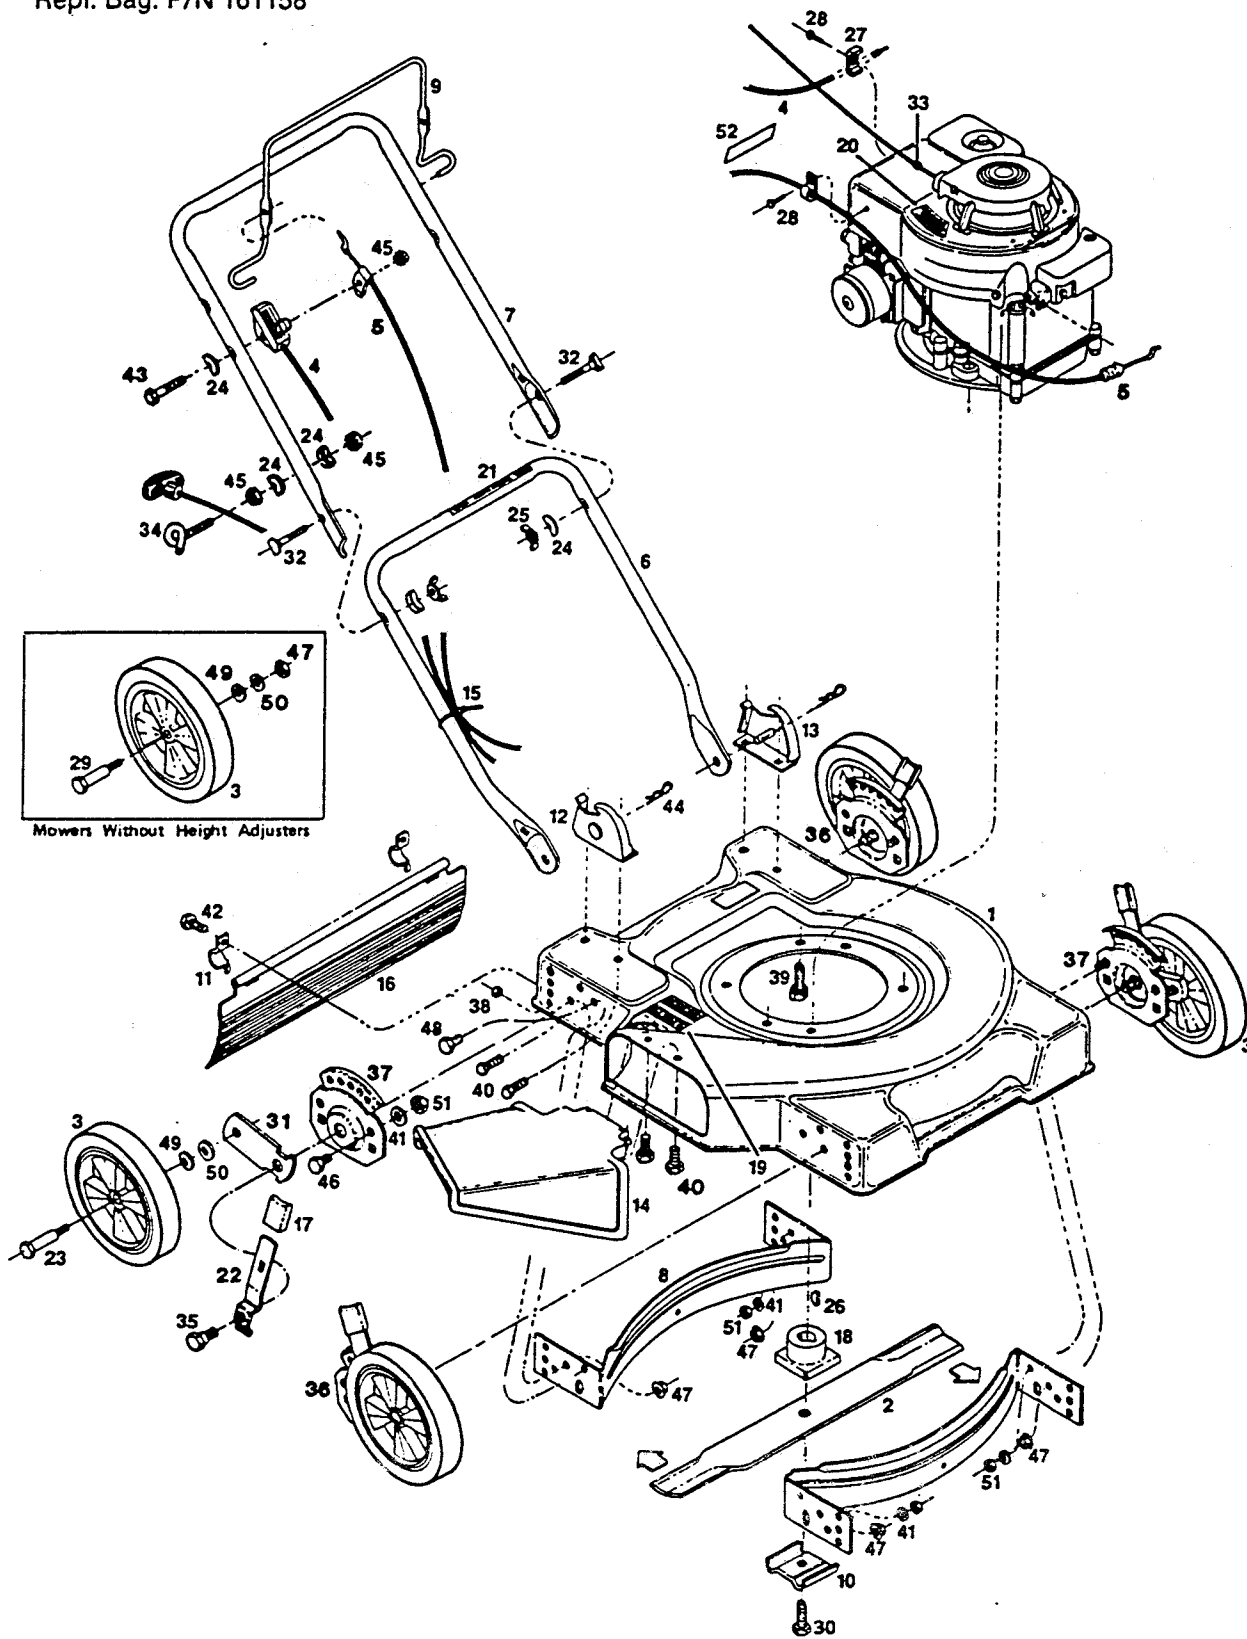

MODEL: WDEAS22CL
22" CUT SIDE-DISCHARGE ROTARY MOWER
Use Grass Catcher Model: GC6AA
Grass Catcher: P/N 161018
Repl. Bag: P/N 161158

Mowers Without Height Adjusters

S/N 239810
P/L 188722
O/M 187690
E/M 189565

MODEL: WDEAS22CL
22" CUT SIDE-DISCHARGE ROTARY MOWER
Use Grass Catcher Model: GC6AA
Grass Catcher: P/N 161018
Repl. Bag: P/N 161158

Index Part			Index Part		
No.	No.	Description	No.	No.	Description
1	019042	Deck 20"	20	001461	Decal-Blade Warning
	019778	Deck 22"	21	715557	Decal-Starting Instructions
2	030031	Blade-20" Flat	22	776500	Setting Lever-Height Adjuster*
	030049	Blade-22" Flat	23	150060	Wheel Bolt w/Hgt. Adj.*
3		Wheel Assembly*	24	150201	Washer-Curved 5/16
	041012	6" Plastic - White - Diamond	25	150235	Wingnut 5/16-18
	041533	6½" Plastic - White - Diamond	26	150276	Woodruff Key #6
	042739	7" Plastic-White-Diamond-Mag	27	150318	Cable Clamp
	041525	7" Plastic-White-Diamond-3 spoke	28	150623	Screw-Sheet Metal #10 x 5/8
	041863	7" Steel - White-Rib-Flange Bearing	29	150730	Wheel Bolt w/o Hgt. Adj.*
	042432	8" Plastic-White-Diamond	30	162024	Bolt-Blade
	040865	8" Plastic-White-Diamond-Roller Bearing	31	777862	Wheel Lever-Height Adjuster*
	041111	8" Steel-White-Rib-Flange Bearing	32	151928	Bolt-Curved Head 5/16-18 x 1 3/4
	042747	8" Plastic-Treadcap	33	152074	Rope Stop
4	051219	Control-Throttle w/Cable	34	152371	Rope Guide
5	052142	Cable-Engine Blade Control	35	153650	Shoulder Bolt-Hgt. Adj.*
6	071563	Handle-Lower	36	428664	Back Plate-Height Adjuster R.H. Front L.H. Rear*
7	071076	Handle-Upper	37	428714	Back Plate-Height Adjuster L.H. Front R.H. Rear*
	071084	Handle-Upper Vinyl Grip	38	452318	Nut-#10-24 HX Nylon Insert
	072181	Handle-Upper Cushion Grip	39	457168	Bolt-3/8-16 x 7/8 Thread Forming
8	101519	Baffle 20/22" Rear or Front*	40	457499	Bolt-1/4-20 x 1/2 Thread Forming
9	104687	Bail-Engine/Blade Control	41	462093	Washer-Flat 1/4"*
	109470	Bail-Engine/Blade Control Vinyl Grip	42	458687	Bolt-Hex Head #10-24 x 1/2
10	106336	Washer-Blade Adapter	43	153874	Bolt-1/4-20 x 2-1/4 Hex Head
11	106914	Clip-Trailing Shield	44	715011	Hairpin Cotter
12	088369	Handle Bracket-Right Hand	45	715037	Nut-Keps 1/4-20
13	088377	Handle Bracket-Left Hand	46	715045	Bolt-Hex Head 1/4-20 x 3/4*
14	394619	Chute Deflector Assembly	47	156406	Locknut 3/8-16 Lock Flange
15	110379	Cable Tie	48	715201	Bolt-Hex 3/8-16 x 3/4 w/o Hgt. Adj.*
16	114405	Trailing Shield-20/22" w/o Hgt. Adj.	49	715607	Washer-Belleville
	114421	Trailing Shield-20/22" w/Hgt. Adj.	50	715417	Washer 3/8 SAE*
17	114462	Plastic Tip-Setting Lever*	51	715508	Locknut 1/4-20 Top
18	133231	Blade Adapter	52	009415	Decal-Blade Warning (Rectangle)
19	144063	Decal-Danger			

- When servicing this unit use only genuine General Power OEM replacement parts that are specifically designed and engineered for this particular model.
- Do not operate unit unless all parts are properly attached and in good working order.
- Parts are right or left hand as viewed from the operator's position.
- Specifications are subject to change without notice.