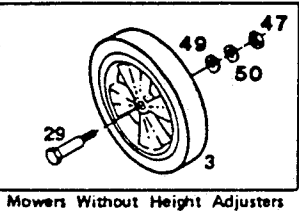

MODEL: WDEAS22CL
22" CUT SIDE-DISCHARGE ROTARY MOWER
Use Grass Catcher Model: GC6AA
Grass Catcher: P/N 161018
Repl. Bag: P/N 161158

Mowers Without Height Adjusters

S/N 239810
P/L 188722
O/M 187690
E/M 189565

MODEL: WDEAS22CL
22" CUT SIDE-DISCHARGE ROTARY MOWER
Use Grass Catcher Model: GC6AA
Grass Catcher: P/N 161018
Repl. Bag: P/N 161158

Index Part			Index Part		
No.	No.	Description	No.	No.	Description
1	019042	Deck 20"	20	001461	Decal-Blade Warning
	019778	Deck 22"	21	715557	Decal-Starting Instructions
2	030031	Blade-20" Flat	22	776500	Setting Lever-Height Adjuster*
	030049	Blade-22" Flat	23	150060	Wheel Bolt w/Hgt. Adj.*
3		Wheel Assembly*	24	150201	Washer-Curved 5/16
	041012	6" Plastic - White - Diamond	25	150235	Wingnut 5/16-18
	041533	6½" Plastic - White - Diamond	26	150276	Woodruff Key #6
	042739	7" Plastic-White-Diamond-Mag	27	150318	Cable Clamp
	041525	7" Plastic-White-Diamond-3 spoke	28	150623	Screw-Sheet Metal #10 x 5/8
	041863	7" Steel - White-Rib-Flange Bearing	29	150730	Wheel Bolt w/o Hgt. Adj.*
	042432	8" Plastic-White-Diamond	30	162024	Bolt-Blade
	040865	8" Plastic-White-Diamond-Roller Bearing	31	777862	Wheel Lever-Height Adjuster*
	041111	8" Steel-White-Rib-Flange Bearing	32	151928	Bolt-Curved Head 5/16-18 x 1 3/4
	042747	8" Plastic-Treadcap	33	152074	Rope Stop
4	051219	Control-Throttle w/Cable	34	152371	Rope Guide
5	052142	Cable-Engine Blade Control	35	153650	Shoulder Bolt-Hgt. Adj.*
6	071563	Handle-Lower	36	428664	Back Plate-Height Adjuster R.H. Front L.H. Rear*
7	071076	Handle-Upper	37	428714	Back Plate-Height Adjuster L.H. Front R.H. Rear*
	071084	Handle-Upper Vinyl Grip	38	452318	Nut-#10-24 HX Nylon Insert
	072181	Handle-Upper Cushion Grip	39	457168	Bolt-3/8-16 x 7/8 Thread Forming
8	101519	Baffle 20/22" Rear or Front*	40	457499	Bolt-1/4-20 x 1/2 Thread Forming
9	104687	Bail-Engine/Blade Control	41	462093	Washer-Flat 1/4"*
	109470	Bail-Engine/Blade Control Vinyl Grip	42	458687	Bolt-Hex Head #10-24 x 1/2
10	106336	Washer-Blade Adapter	43	153874	Bolt-1/4-20 x 2-1/4 Hex Head
11	106914	Clip-Trailing Shield	44	715011	Hairpin Cotter
12	088369	Handle Bracket-Right Hand	45	715037	Nut-Keps 1/4-20
13	088377	Handle Bracket-Left Hand	46	715045	Bolt-Hex Head 1/4-20 x 3/4*
14	394619	Chute Deflector Assembly	47	156406	Locknut 3/8-16 Lock Flange
15	110379	Cable Tie	48	715201	Bolt-Hex 3/8-16 x 3/4 w/o Hgt. Adj.*
16	114405	Trailing Shield-20/22" w/o Hgt. Adj.	49	715607	Washer-Belleville
	114421	Trailing Shield-20/22" w/Hgt. Adj.	50	715417	Washer 3/8 SAE*
17	114462	Plastic Tip-Setting Lever*	51	715508	Locknut 1/4-20 Top
18	133231	Blade Adapter	52	009415	Decal-Blade Warning (Rectangle)
19	144063	Decal-Danger			

- When servicing this unit use only genuine General Power OEM replacement parts that are specifically designed and engineered for this particular model.
- Do not operate unit unless all parts are properly attached and in good working order.
- Parts are right or left hand as viewed from the operator's position.
- Specifications are subject to change without notice.