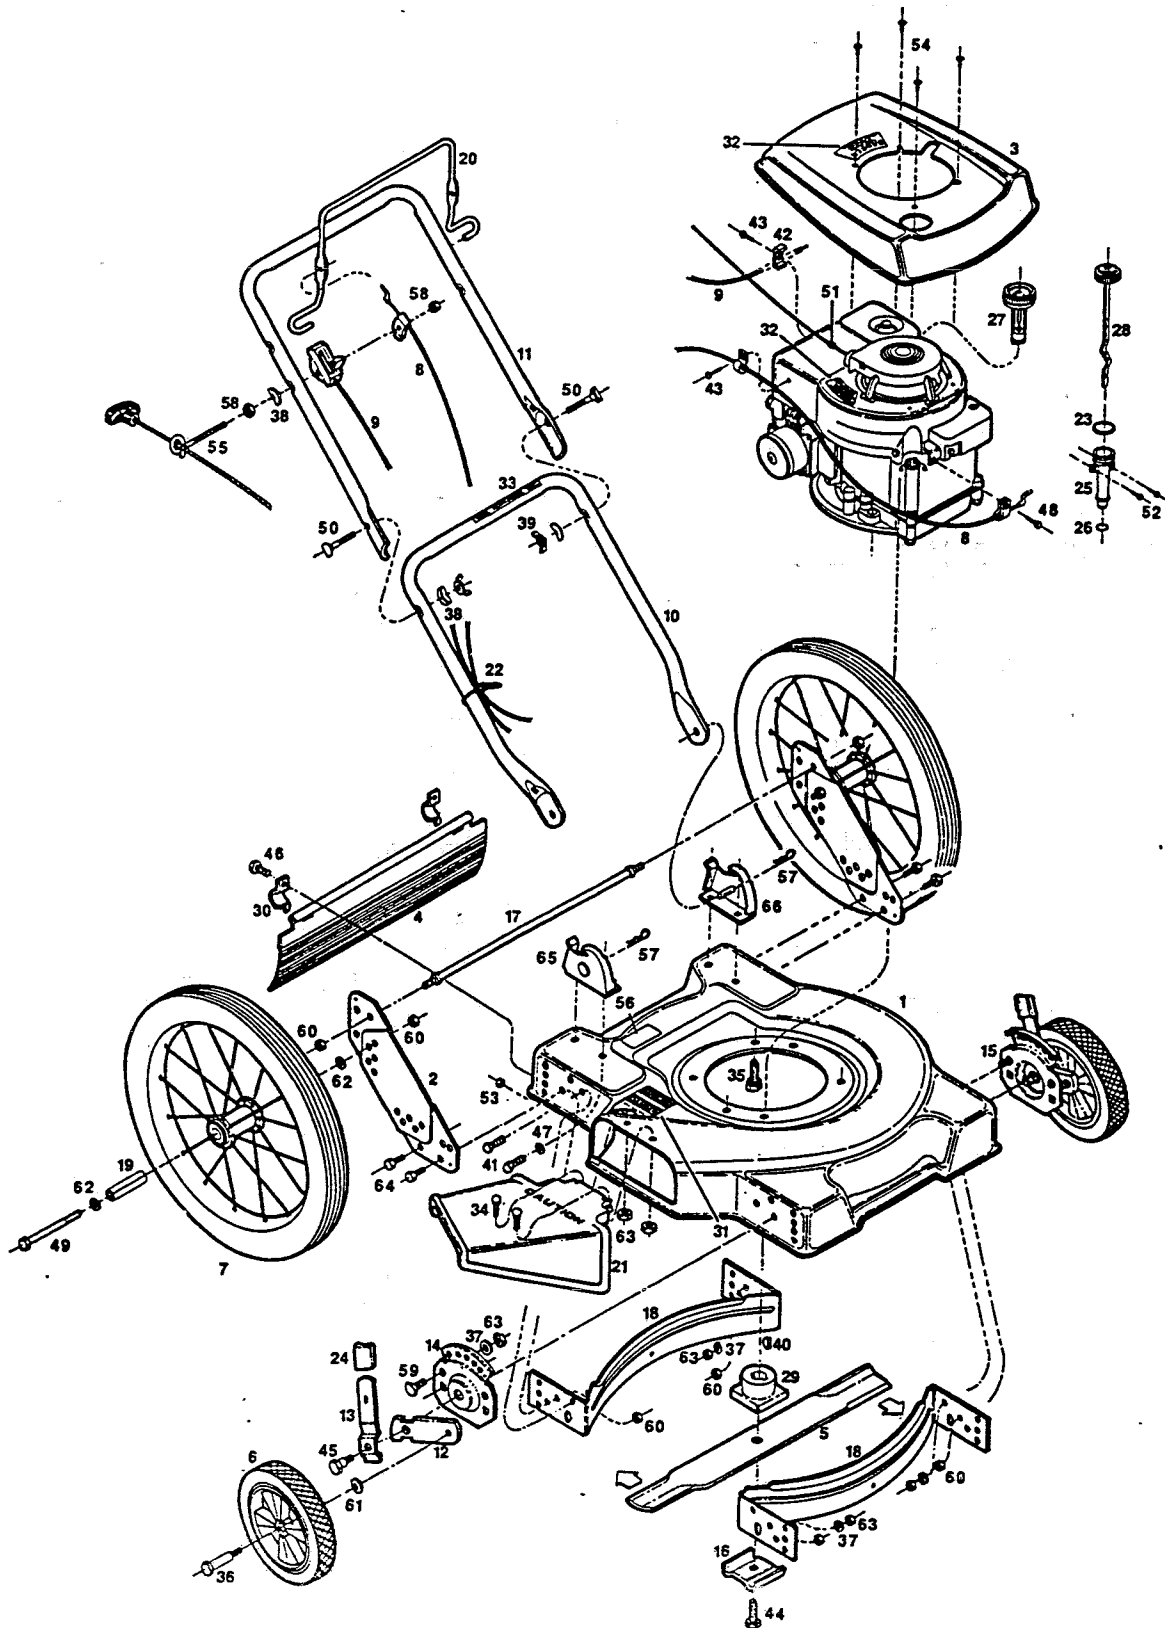

22" High Wheel Rotary Mower WDH-22D

Grass Catcher - GC6A
(Not Shown)

PARTS LIST

22" High Wheel Rotary Mower WDH-22D

Index No.	Part No.	Description
1	028738	Deck 22"
2	029652	Wheel Bracket
3	027227	Shroud—Steel
4	111617	Trailing Shield Plastic
5	030049	Blade 22" Flat
6		Wheel Assemblies
6	040246	7" Plastic—White—Diamond—Nylon Bearing
6	040022	7" Plastic—White—Rib—Roller Bearing
6	040386	7" Steel—White—Rib—Ball Bearing
6	041046	7" Steel—White—Rib—Flange Bearing
6	040733	8" Plastic—White—Slick—Nylon Bearing
6	040741	8" Plastic—White—Cog—Nylon Bearing
6	040030	8" Plastic—White—Rib—Roller Bearing
6	040303	8" Plastic—White—Cog—Roller Bearing
6	040451	8" Steel—White—Rib—Ball Bearing
6	040634	8" Steel—White—Cog—Ball Bearing
6	040857	8" Plastic—White—Diamond—Nylon Bearing
6	040865	8" Plastic—White—Diamond—Roller Bearing
6	041111	8" Steel—White—Rib—Flange Bearing
7	040410	Wheel 16 x 1.75
8	051037	Cable—Engine/Blade Control
9	051060	Control—Throttle w/Cable
10	071563	Handle—Lower
11	071076	Handle—Upper
11	071084	Handle—Upper with Cushion Grip*
12	777862	Wheel Lever—Height Adjuster*
13	776500	Setting Lever—Height Adjuster*
14	428664	Back Plate—Height Adjuster RH Front*
15	428714	Back Plate—Height Adjuster LH Front*
16	106336	Blade Washer
17	100396	Stabilizer Bar
18	101519	Baffle—Deck
19	103424	Spacer—Wheel Sleeve
20	104687	Bail—Engine/Blade Control
21	110221	Chute Deflector Assembly
22	110379	Cable Tie
23	110494	O-Ring*
24	111559	Plastic Tip—Setting Lever*
25	111112	Oil Fill Tube*
26	111120	O-Ring*

Index No.	Part No.	Description
27	120014	Gas Gauge*
28	125237	Oil Dip Stick and Cap*
29	133231	Blade Adapter
30	106914	Clip—Trailing Shield
31	144063	Decal—C.P.S.C. Danger
32	144204	Decal—Blade Warning
33	144899	Decal—Starting Instructions
34	150011	Carriage Bolt 1/4-20 x 5/8
35	457168	Bolt 3/8-16 x 7/8 Hex HD THD Form
36	150060	Wheel Bolt Front
37	462093	Washer 1/4" Flat
38	150201	Curved Washer 5/16
39	150235	Wingnut 5/16-18
40	150276	Woodruff Key #6
41	457499	Bolt 1/4-20 x 1/2 Hex HD THD Form
42	150318	Cable Clamp
43	150623	Self Tap Screw #10 x 5/8
44	150862	Blade Bolt
45	153650	Shoulder Bolt—Height Adjuster*
46	458687	Bolt—Hex HD #10-24 x 1/2
47	151555	Washer Flat 1/4
48	151613	Hex Head Bolt #10-32 x 3/8 SEMS
49	151647	Hex Head Bolt 3/8-16 x 4
50	151928	Curved Head Bolt 5/16-18 x 1-3/4
51	152074	Rope Stop
52	152082	Shoulder Screw—Oil Dip Stick*
53	452318	Nut—#10-24 Nylon Insert
54	152199	Self Tap Screw #6 x 1/2*
55	152629	Rope Guide
56	714170	Decal—Rating Plate
57	715011	Hitch Pin #3
58	715037	Keps Nut 1/4-20
59	715045	Hex Head Bolt 1/4-20 x 3/4
60	715086	Locknut 3/8-16*
61	715607	Washer 3/8—Belleville
62	715417	Washer Flat 3/8 SAE*
63	715508	Hex Locknut 1/4-20
64	715201	Hex Head Bolt 3/8-16 x 3/4
65	107086	Handle Bracket RH
66	107094	Handle Bracket LH