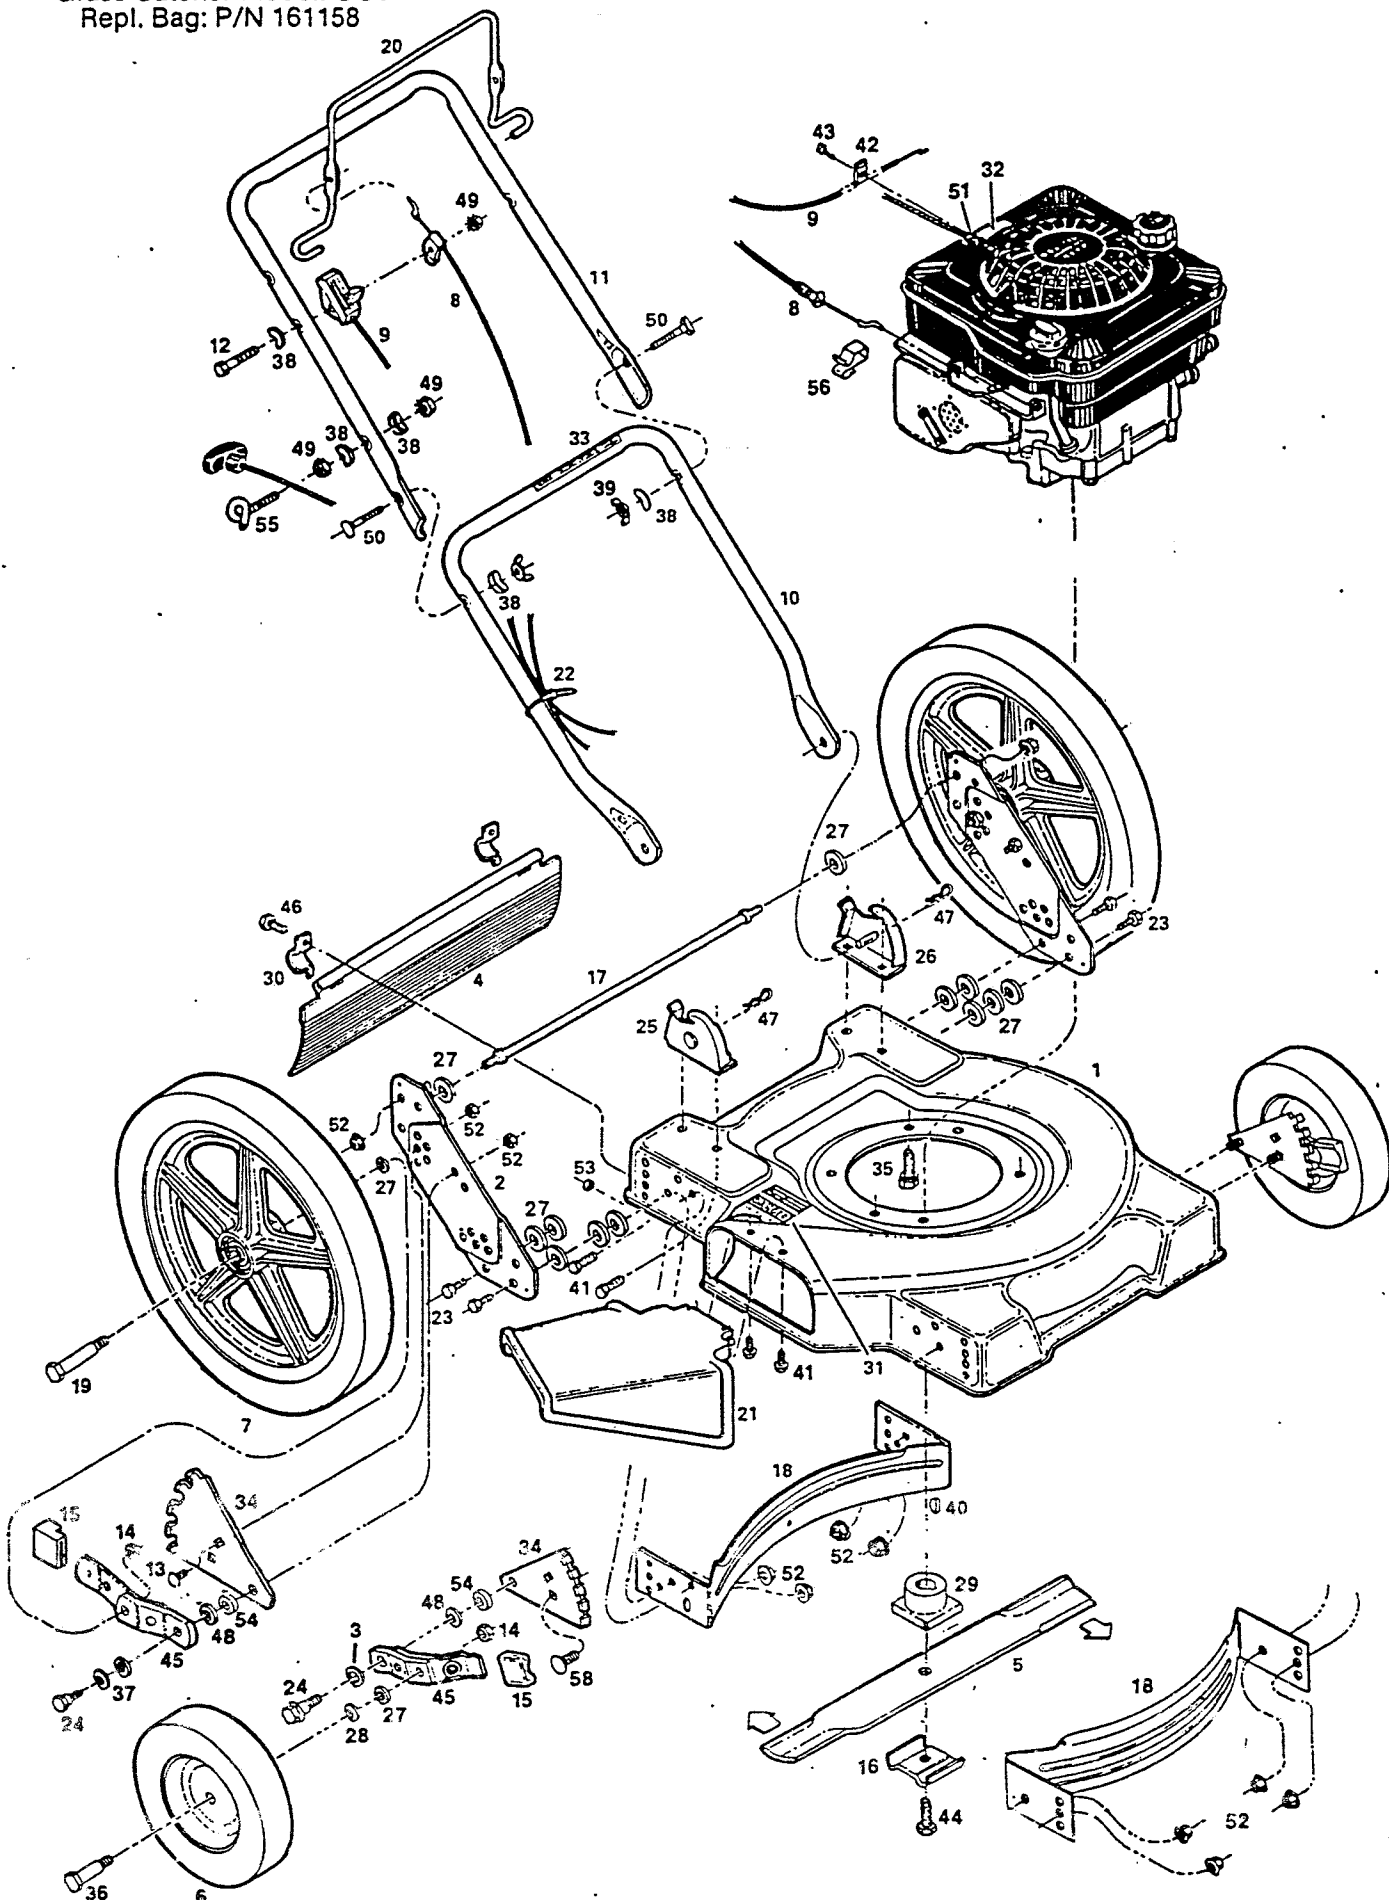

MODEL WDH5K
22" HIGH-WHEEL SIDE DISCHARGE MOWER
 Grass Catcher Model: GC6AA P/N 161018
 Repl. Bag: P/N 161158

MODEL WDH5K
22" HIGH-WHEEL SIDE DISCHARGE MOWER
 Grass Catcher Model: GC6AA P/N 161018
 Repl. Bag: P/N 161158