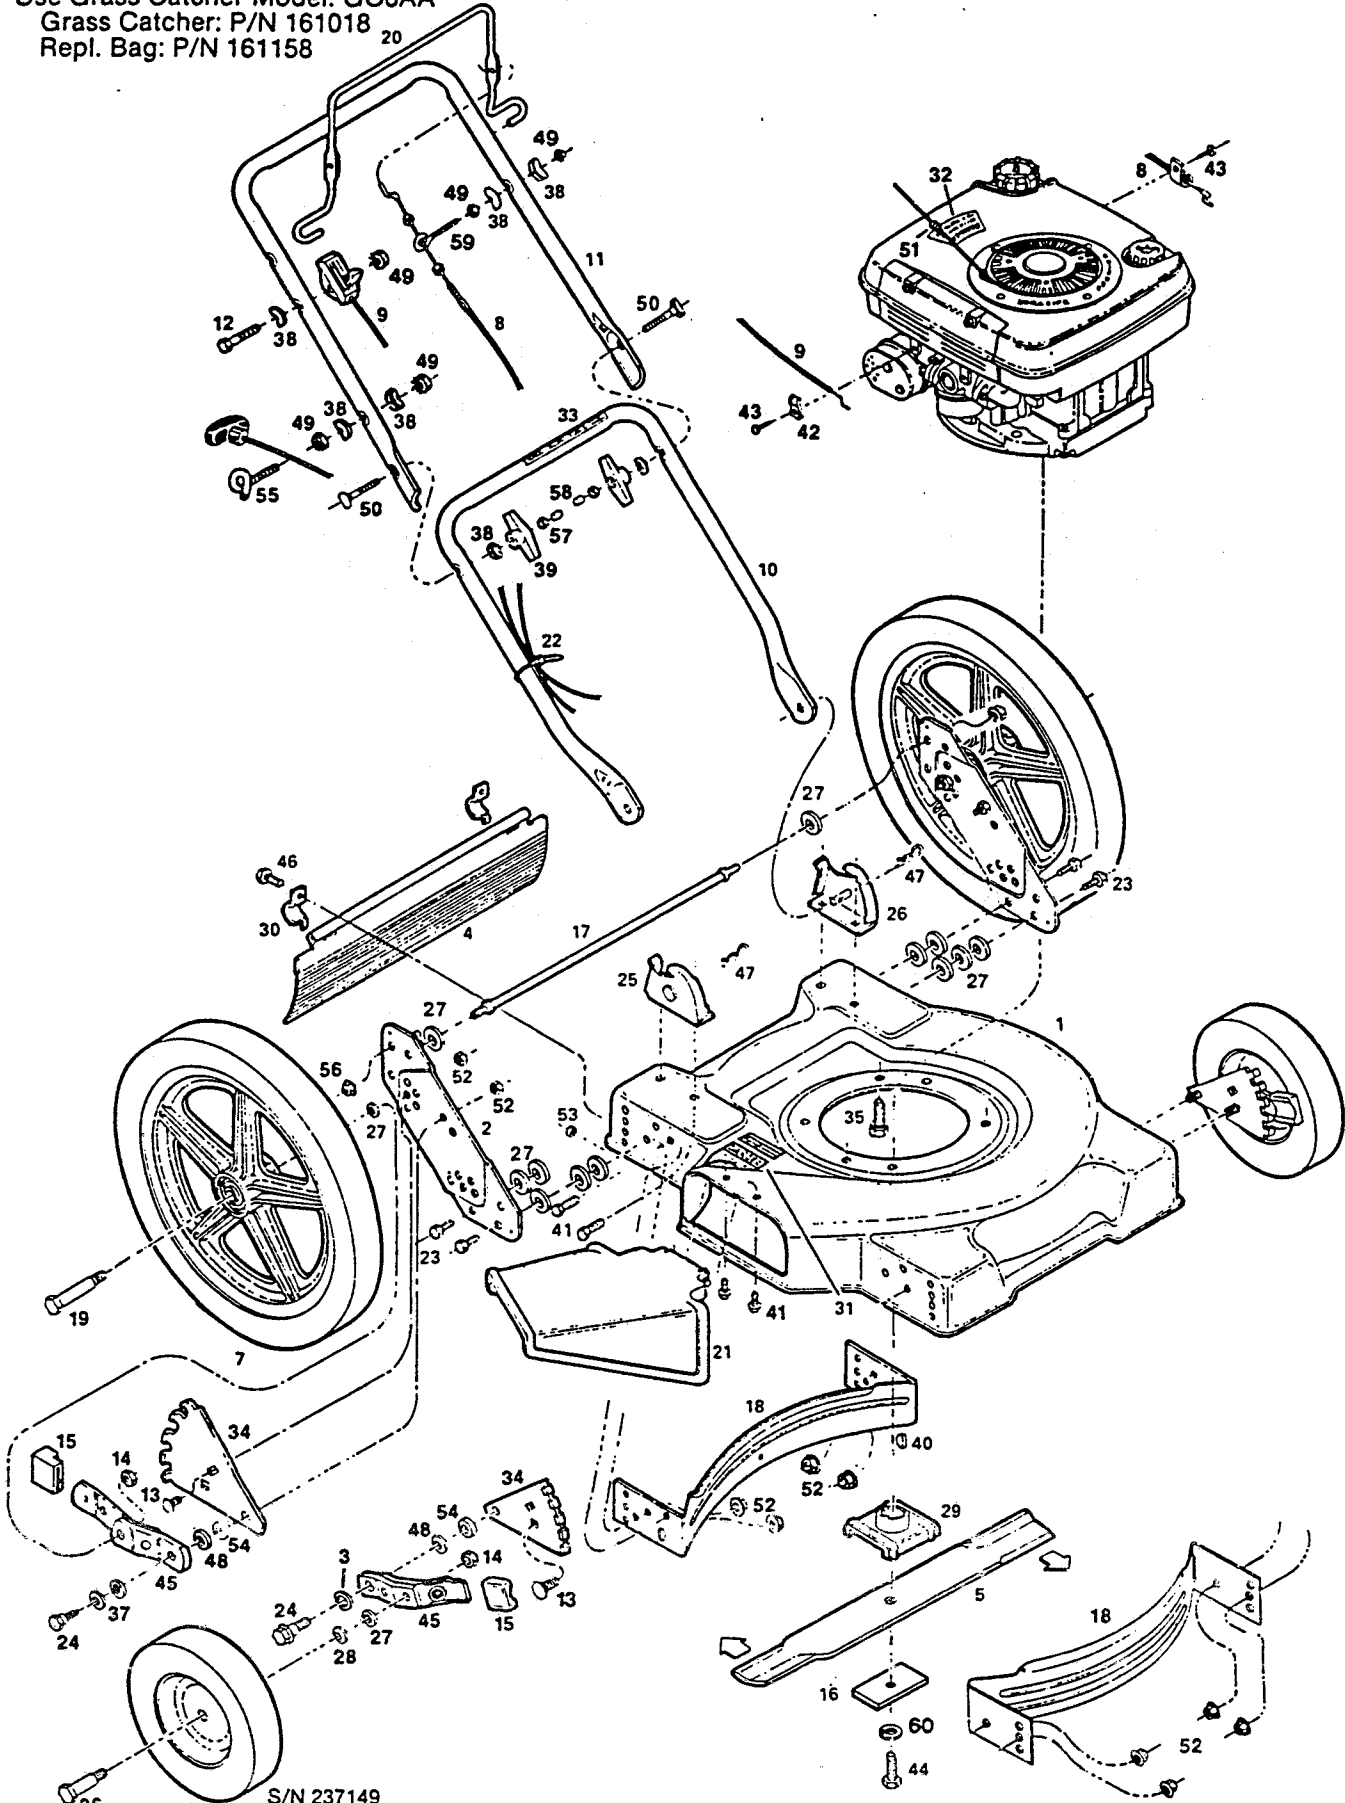

MODEL: WDH5TL
22" CUT SIDE-DISCHARGE HIGH-WHEEL ROTARY MOWER

Use Grass Catcher Model: GC6AA

Grass Catcher: P/N 161018

Repl. Bag: P/N 161158

S/N 237149
P/L 082539
O/M 082565
E/M 183087

MODEL: WDH5TL
22" CUT SIDE-DISCHARGE HIGH-WHEEL ROTARY MOWER
Use Grass Catcher Model: GC6AA
Grass Catcher: P/N 161018
Repl. Bag: P/N 161158

Index No.	Part No.	Description	Index No.	Part No.	Description
1	019778	Deck 22"-Green	31	144063	Decal—C.P.S.C. Danger
2	019117	Bracket—Wheel	32	001206	Decal—Blade Warning
3	152421	Washer—Spring	33	715557	Decal—Starting Instructions
4	113902	Shield—Plastic Trailing	34	093104	Back Plate—Height Adjuster
5	030049	Blade—22" Flat	35	457168	Bolt—3/8-16 x 7/8 Hx Hd Thd Forming
6	043018	8" Plastic - White Diamond	36	150730	Bolt—Front Wheel
7	042960	Wheel—16 x 1.75-White-Plastic	37	152553	Washer, Flat—Height Adjuster
8	051474	Cable—Engine/Blade Control	38	150201	Washer—5/16 Curved
9	051219	Control—Throttle w/Cable	39	113589	Wingnut—5/16-18
10	071563	Handle—Lower	40	150276	Key—#6 Woodruff
11	071076	Handle—Upper	41	457499	Bolt—1/4-20 x 1/2 Hx Hd Thd Forming
12	150379	Bolt—1/4-20 x 1-3/4 Hx Hd	42	150318	Clamp—Cable
13	152405	Bolt—3/8-16 x 3/4 Carriage	43	152157	Screw—#10 x 5/8 Self-Tap
14	715524	Locknut 3/8-16 Jam	44	157255	Bolt—Blade
15	110510	Plastic Tip—Height Adjuster	45	093088	Wheel Arm Assembly
16	106005	Washer—Blade	46	458687	Bolt—#10-24 x 1/2 Hx Hd
17	100396	Bar—Stabilizer	47	715011	Pin—#3 Hitch
18	101519	Baffle—Deck	48	156877	Washer—3/8 Hardened
19	164582	Wheelbolt - Rear	49	715037	Nut-1/4-20 Keps
20	104687	Bail—Engine/Blade Control	50	151936	Bolt—5/16-18 x 2-1/4 Curved Hd
21	394619	Chute Deflector Assembly	51	152074	Stop—Rope
22	110379	Tie—Cable	52	156406	Nut—3/8-16 Flange Lock
23	715326	Bolt—3/8-16 x 1 Hx Hd	53	452318	Nut—#10-24 Nylon Insert
24	156125	Bolt, Shoulder Height Adjuster	54	156182	Washer, Plastic—Height Adjuster
25	093153	Bracket—RH Handle	55	152371	Guide—Rope
26	093161	Bracket—LH Handle	56	451492	Nut-3/8-16 Flange Center Lock
27	715417	Washer—3/8 SAE Flat	57	310045	Nut-5/16-18
28	715607	Washer—3/8 Belleville	58	110064	Cap-Plastic
29	126466	Adapter—Blade	59	155234	Eyebolt - 1/4-20 x 2-5/8
30	106914	Clip—Trailing Shield	60	156919	Washer - 3/8" Lock

• INDICATES OPTIONAL EQUIPMENT

• INDICATES OPTIONAL EQUIPMENT

- When servicing this unit use only genuine General Power OEM replacement parts that are specifically designed and engineered for this particular model.
- Do not operate unit unless all parts are properly attached and in good working order.
- Parts are right or left hand as viewed from the operator's position.
- Specifications are subject to change without notice.