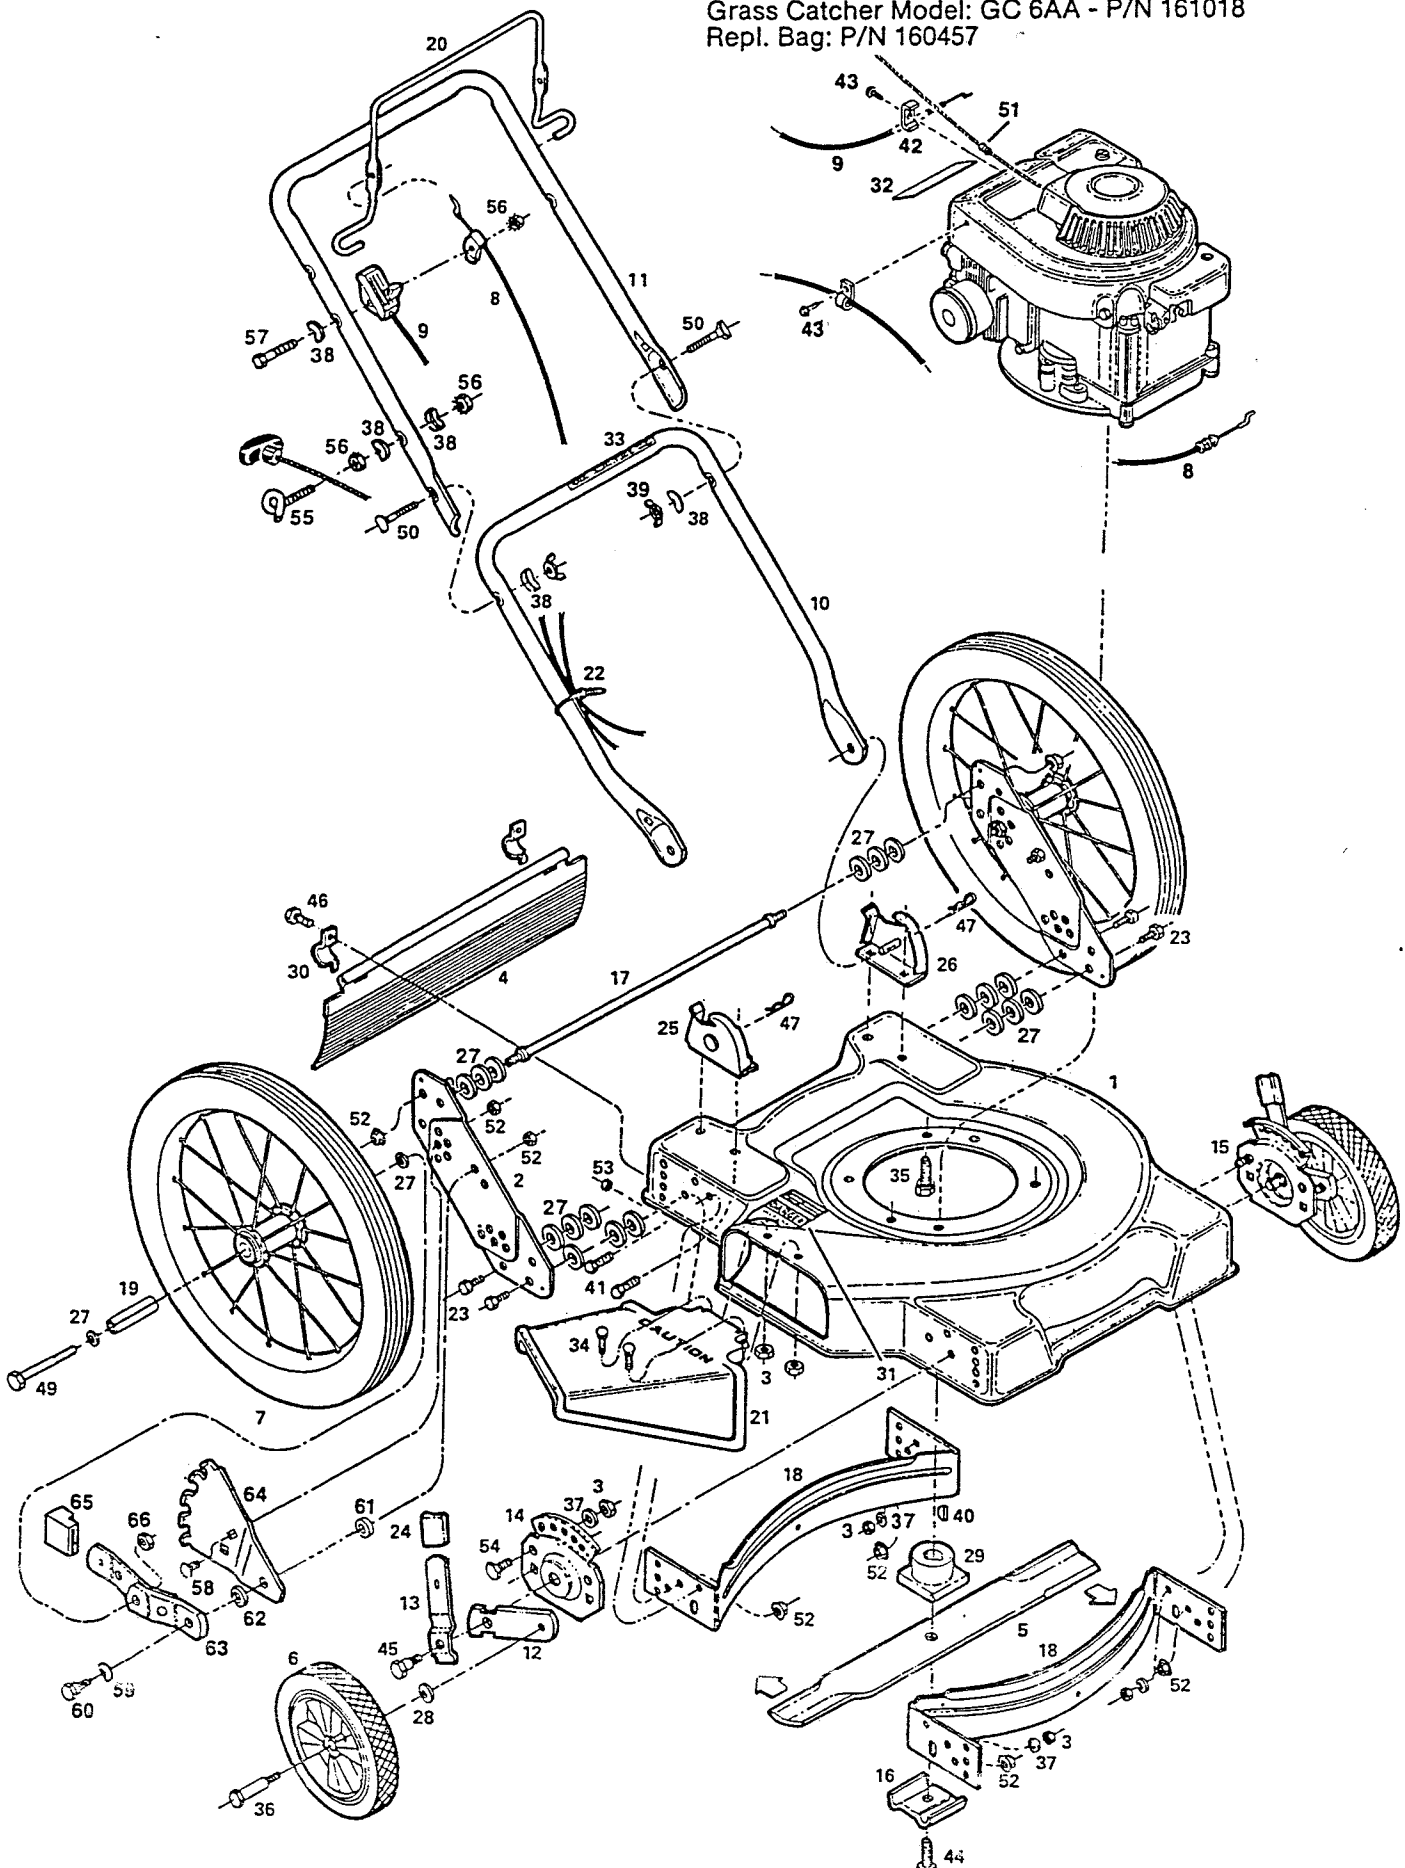

22" SIDE DISCHARGE HIGH-WHEEL ROTARY MOWER
MODEL: WDH-H
Grass Catcher Model: GC 6AA - P/N 161018
Repl. Bag: P/N 160457

22" SIDE DISCHARGE HIGH-WHEEL ROTARY MOWER
MODEL: WDH-H
Grass Catcher Model: GC 6AA - P/N 161018
Repl. Bag: P/N 160457

Index No.	Part No.	Description	Index No.	Part No.	Description
1	013433	Deck 22"	31	144063	Decal—C.P.S.C. Danger
2	018101	Bracket—Wheel	32	009415	Decal—Blade Warning
3	715508	Nut—1/4-20 Hx Lock	33	144899	Decal—Starting Instructions
4	111617	Shield—Plastic Trailing	34	150011	Bolt—1/4-20 x 5/8 Carriage
5	030049	Blade—22" Flat	35	457168	Bolt—3/8-16 x 7/8 Hx Hd Thd Forming
6		Wheel Assemblies*	36	150060	Bolt—Front Wheel
	040246	7" Plastic-White-Diamond-Nylon Bearing	37	462093	Washer—1/4" Flat
	041046	7" Steel-White-Rib-Flange Bearing	38	150201	Washer—5/16 Curved
	042432	8" Plastic-White-Diamond-Nylon Bearing (3-Spoke)	39	150235	Wingnut—5/16-18
	040857	8" Plastic-White-Diamond-Nylon Bearing (4-Spoke)	40	150276	Key—#6 Woodruff
	041111	8" Steel-White-Rib-Flange Bearing	41	457499	Bolt—1/4-20 x 1/2 Hx Hd Thd Forming
7	040410	Wheel—16 x 1.75	42	150318	Clamp—Cable
8	052142	Cable—Engine/Blade Control	43	150623	Screw—#10 x 5/8 Self-Tap
9	015219	Control—Throttle w/Cable	44	162024	Bolt—Blade
10	071563	Handle—Lower	45	153650	Bolt—Shoulder Height Adjuster
11	071076	Handle—Upper	46	458687	Bolt—#10-24 x 1/2 Hx Hd
	071084	Handle—Upper with Cushion Grip*	47	715011	Pin—#3 Hitch
12	777862	Wheel Lever—Height Adjuster	48	151613	Bolt—#10-32 x 3/8 Hx Hd SEMS
13	776500	Setting Lever—Height Adjuster	49	380394	Bolt—3/8-16 x 3-3/4 Hx Hd
14	428664	Back Plate—Height Adjuster RH Front	50	151928	Bolt—5/16-18 x 1-3/4 Curved Hd
15	428714	Back Plate—Height Adjuster LH Front	51	152074	Stop—Rope
16	106336	Washer—Blade	52	451492	Nut—3/8-16 TopLock Flange
17	100396	Bar—Stabilizer	53	452318	Nut—#10-24 Nylon Insert
18	101519	Baffle—Deck	54	715045	Bolt—1/4-20 x 3/4 Hx Hd
19	103424	Spacer—Wheel Sleeve	55	152371	Guide—Rope
20	104687	Bail—Engine/Blade Control	56	715037	Nut—1/4-20 Keps
21	391706	Chute Deflector Assembly	57	153874	Bolt—1/4-20 x 2-1/4 Hx Hd Gr 2
22	110379	Tie—Cable	58	152405	Bolt—3/8-16 x 3/4 Carriage
23	715326	Bolt—3/8-16 x 1 Hx Hd	59	152421	Washer, Spring—Height Adjuster
24	110510	Plastic Tip—Setting Lever	60	156125	Bolt, Shoulder—Height Adjuster
25	107086	Bracket—RH Handle	61	156182	Washer, Plastic—Height Adjuster
26	107094	Bracket—LH Handle	62	156877	Washer—3/8 Hardened
27	715417	Washer—3/8 SAE Flat	63	091033	Wheel Arm Assembly
28	715607	Washer—3/8 Belleville	64	091249	Back Plate—Height Adjuster
29	133231	Adapter—Blade	65	111559	Plastic Tip—Height Adjuster
30	106914	Clip—Trailing Shield	66	715524	Locknut 3/8-16 Jam

• INDICATES OPTIONAL EQUIPMENT

• INDICATES OPTIONAL EQUIPMENT

When servicing use only genuine factory replacement parts that are specifically for your particular model.

NOTE: Parts are right or left hand as viewed from the operator position.

Specifications subject to change without prior notice.