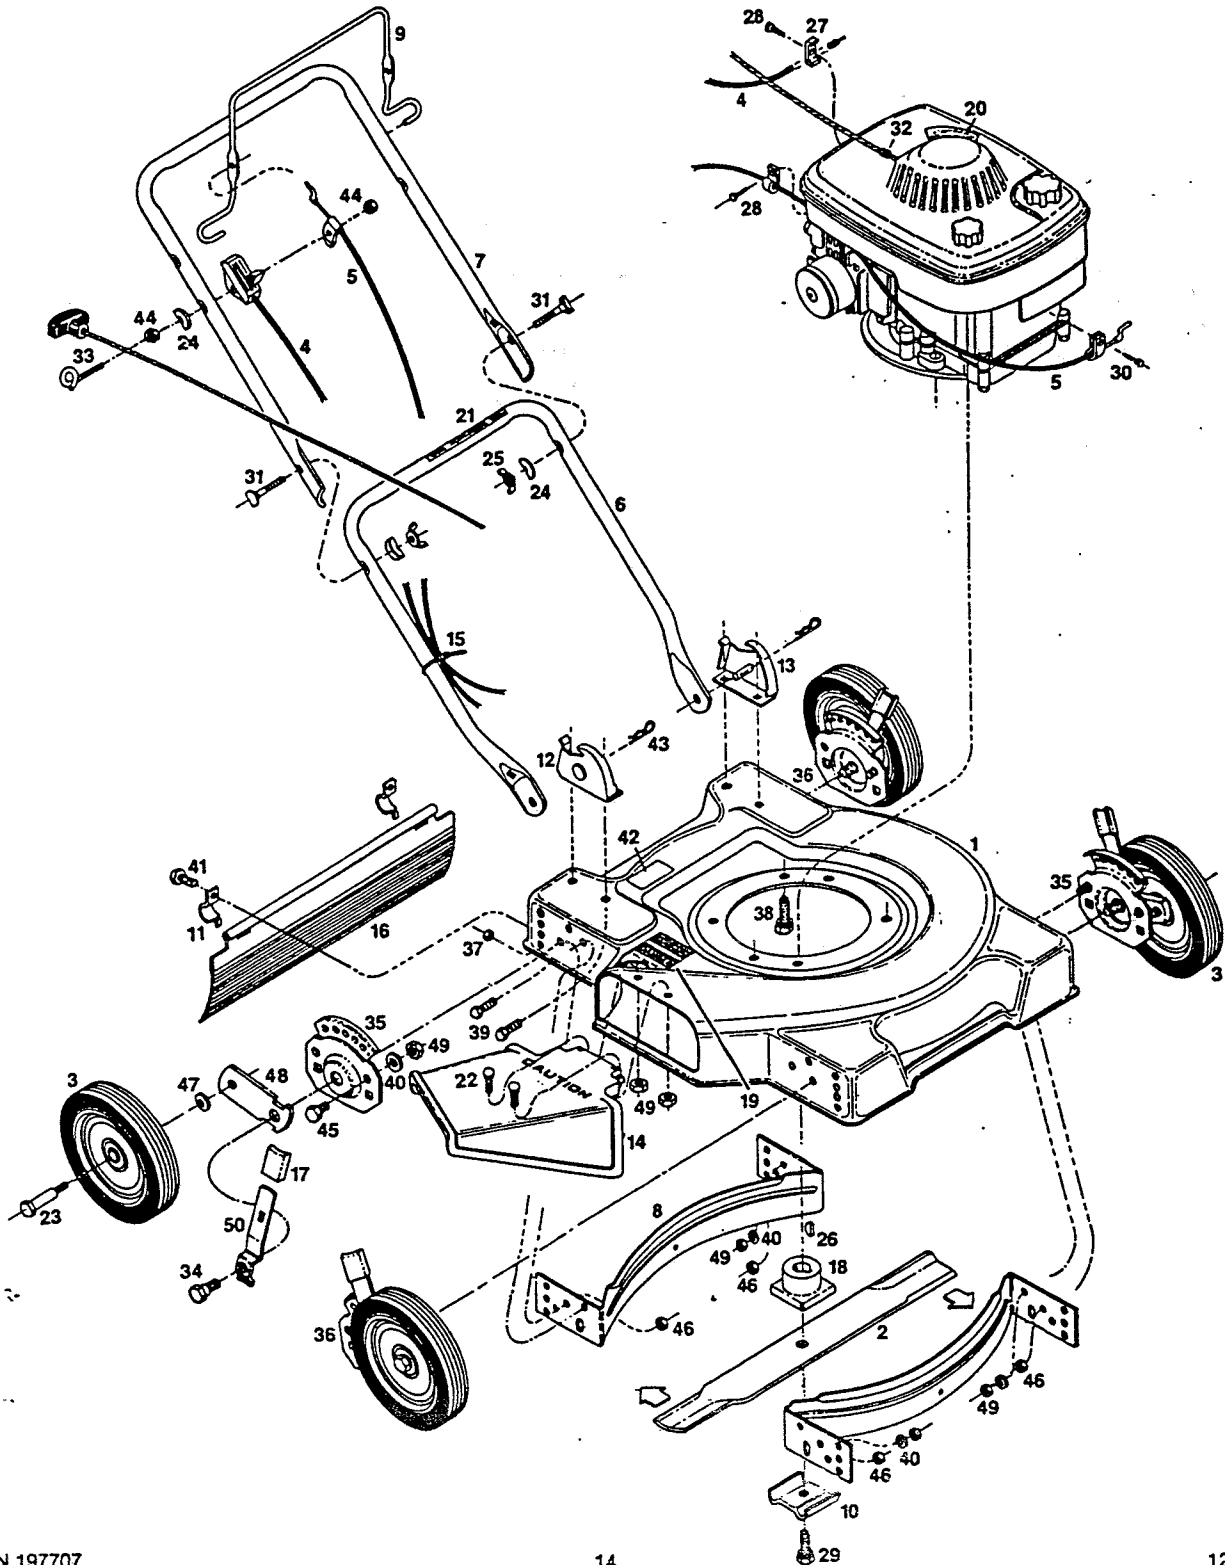

**22" Side Discharge Rotary Mower****Model: WDR-22E****CHDE-22E Yardmaster****FUDR-22E Lawn Lion****LEDE-22E****02035E****02235E****Use: Grass Catcher Model GC-6A**

<b>Index No.</b>	<b>Part No.</b>	<b>Description</b>	<b>Index No.</b>	<b>Part No.</b>	<b>Description</b>
1	028738	Deck 22"	22	150011	Bolt-Carriage 1/4-20 x 5/8
2	030049	Blade-22" Flat	23	150060	Wheel Bolt
3		Wheel Assembly (Optional)	24	150201	Washer-Curved 5/16
	040246	7" Plastic-White-Diamond-Nylon Bearing	25	150235	Wingnut 5/16-18
	040022	7" Plastic-White-Rib-Roller Bearing	26	150276	Woodruff Key #6
	040386	7" Steel-White-Rib-Ball Bearing	27	150318	Cable Clamp
	041046	7" Steel-White-Rib-Flange Bearing	28	150623	Screw-Sheet Metal #10 x 5/8
	040030	8" Plastic-White-Rib-Roller Bearing	29	150862	Bolt-Blade
	040451	8" Steel-White-Rib-Ball Bearing	30	151613	Bolt-Hex Head #10-32 x 3/8 Sems
	040857	8" Plastic-White-Diamond	31	151928	Bolt-Curved Head 5/16-18 x 1-3/4
	040865	8" Plastic-White-Diamond-Roller Bearing	32	152074	Rope Stop
	041111	8" Steel-White-Rib-Flange Bearing	33	152629	Rope Guide
4	051235	Control-Throttle w/Cable	34	153650	Shoulder Bolt-Hgt. Adj.
5	051037	Cable-Engine/Blade Control*	35	428664	Back Plate-Height Adjuster L.H. Front R.H. Rear
6	071563	Handle-Lower	36	428714	Back Plate-Height Adjuster R.H. Front L.H. Rear
7	071084	Handle-Upper	37	452318	Nut-#10-24 HX Nylon Insert
8	101519	Baffle-Deck	38	457168	Bolt-3/8-16 x 7/8 Thread Forming
9	104687	Bail-Engine/Blade Control	39	457499	Bolt-1/4-20 x 1/2 Thread Forming
10	106336	Washer-Blade Adapter	40	462093	Washer-Flat 1/4"
11	106914	Clip-Trailing Shield*	41	458687	Bolt-Hex Head #10-24 x 1/2
12	107086	Handle Bracket-Right Hand	42	714170	Decal-Model Number
13	107094	Handle Bracket-Left Hand	43	715011	Hairpin Cotter
14	110221	Chute Deflector Assembly*	44	715037	Nut-Keps 1/4-20
15	110379	Cable Tie	45	715045	Bolt-Hex Head 1/4-20 x 3/4
16	111617	Trailing Shield*	46	715086	Locknut 3/8-16
17	111559	Plastic Tip-Setting Lever	47	715607	Washer-Belleville
18	133231	Blade Adapter	48	777862	Wheel Lever-Height Adj.
19	144063	Decal-Danger*	49	715508	Locknut 1/4-20 Top
20	001206	Decal-Blade Warning*	50	776500	Setting Lever-Height Adjuster
21	144899	Decal-Starting Instructions			