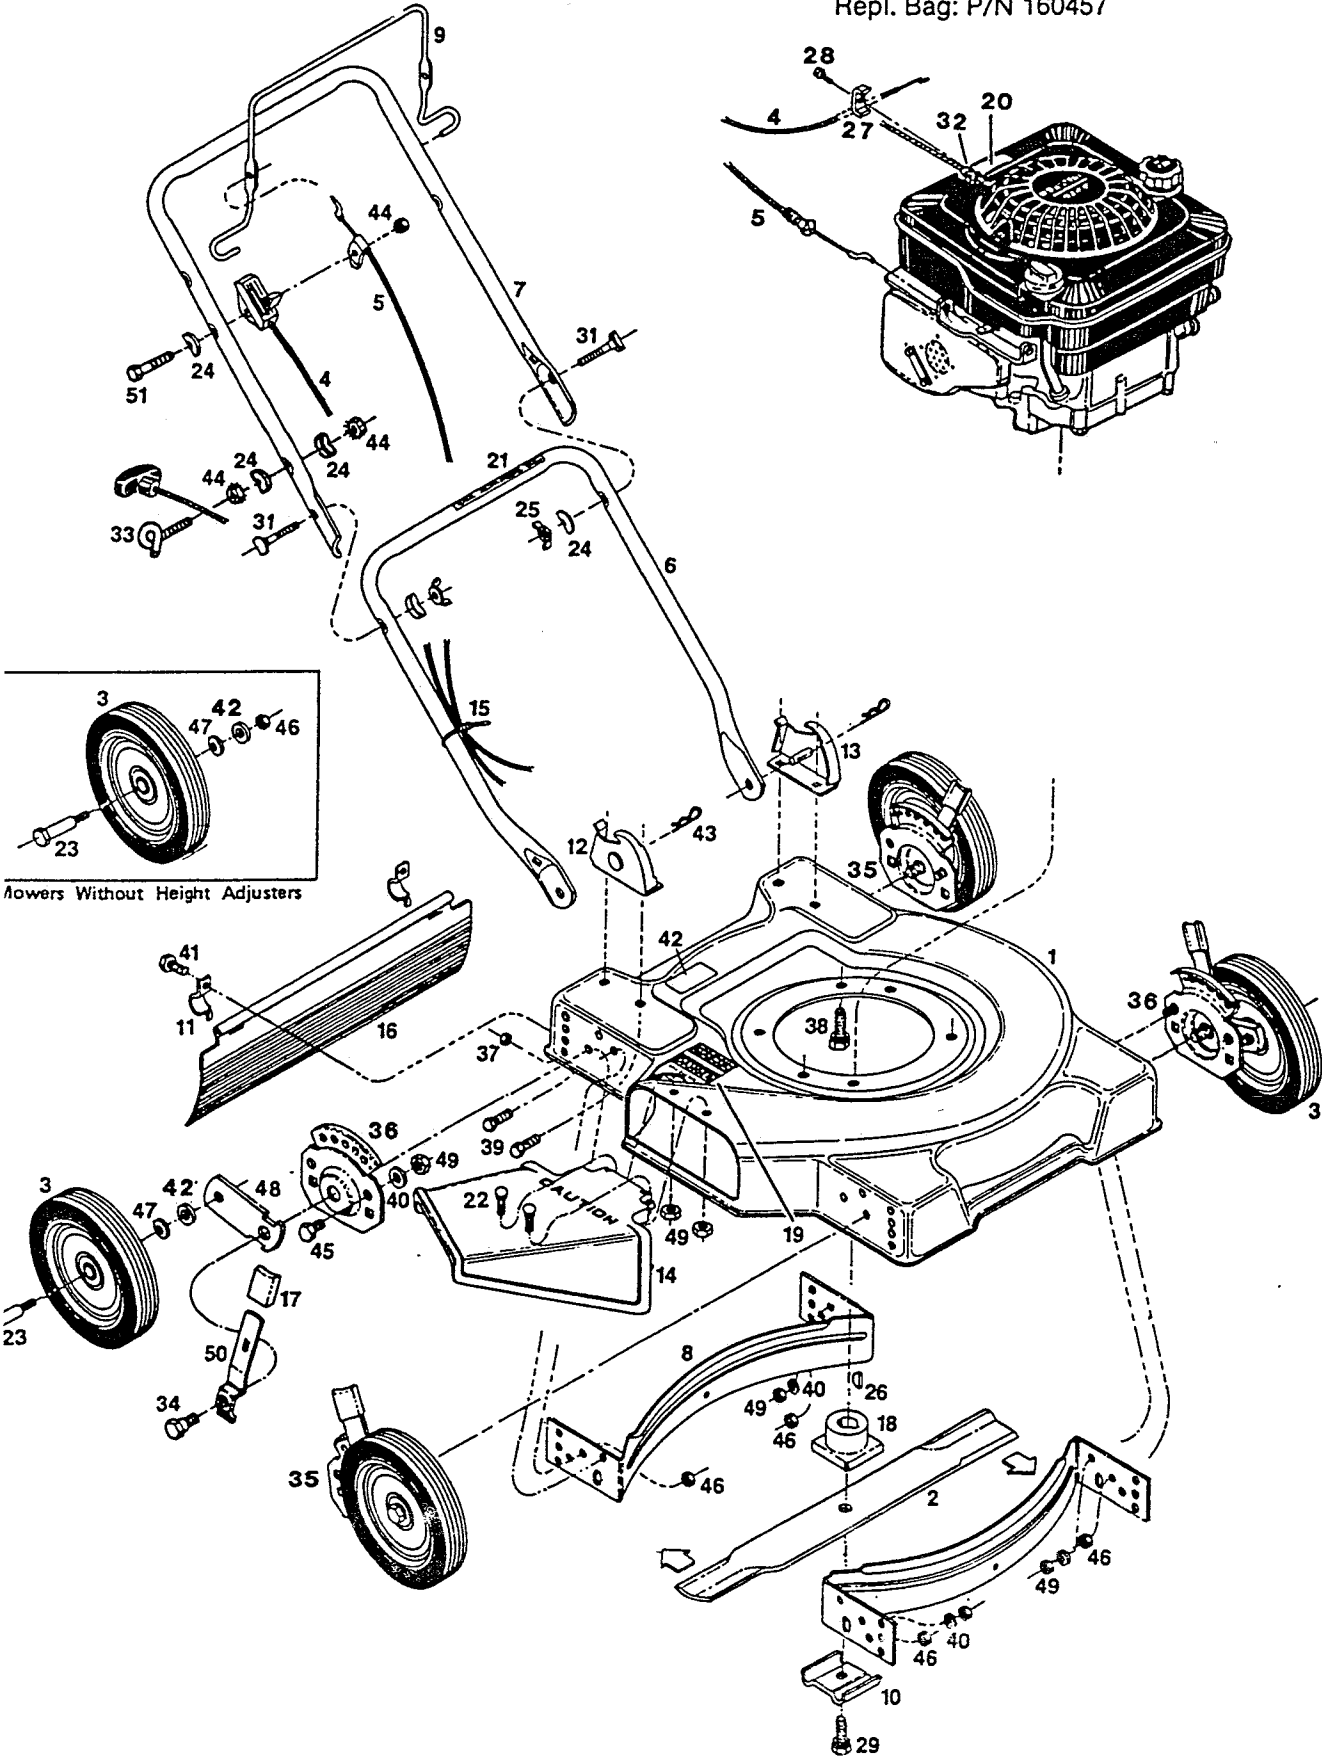

22" SIDE DISCHARGE ROTARY MOWER
MODEL: WDR422H
Grass Catcher Model: GC 6AA - P/N 161018
Repl. Bag: P/N 160457

Wheels Without Height Adjusters

22" SIDE DISCHARGE ROTARY MOWER
MODEL: WDR422H
Grass Catcher Model: GC 6AA - P/N 161018
Repl. Bag: P/N 160457

Index No.	Part No.	Description	Index No.	Part No.	Description
1	013425	Deck 20"	22	150011	Bolt-Carriage 1/4-20 x 5/8
	015461	Deck 22"	23	150060	Wheel Bolt
2	030031	Blade-20" Flat	24	150201	Washer-Curved 5/16
	030049	Blade-22" Flat	25	150235	Wingnut 5/16-18
3		Wheel Assembly*	26	150276	Woodruff Key #6
	040246	7" Plastic - White - Diamond Nylon Bearing (4-spoke)	27	157552	Cable Clamp
	041525	7" Plastic - White - Diamond Nylon Bearing (3-spoke)	28	153366	Screw #10-24 x 5/8 HWH
	041046	7" Steel-White-Rib-Flange Bearing	29	162024	Bolt-Blade
	040857	8" Plastic-White-Diamond (4-spoke)	30	157560	Casing Plate
	042432	8" Plastic-White-Diamond-Nylon Bearing (3-spoke)	31	151928	Bolt-Curved Head 5/16-18 x 1-3/4
	041111	8" Steel-White-Rib-Flange Bearing	32	152074	Rope Stop
4	052217	Control-Throttle w/Cable	33	152371	Rope Guide
5	052209	Cable-Engine/Blade Control	34	153650	Shoulder Bolt-Height Adjuster*
6	071563	Handle-Lower	35	428664	Back Plate-Height Adjuster R.H. Front L.H. Rear*
7	071084	Handle-Upper Coated	36	428714	Back Plate-Height Adjuster L.H. Front R.H. Rear*
	071076	Handle-Upper	37	452318	Nut-#10-24 HX Nylon Insert
8	101519	Baffle-Deck*	38	457168	Bolt-3/8-16 x 7/8 Thread Forming
9	104687	Bail-Engine/Blade Control	39	457499	Bolt-1/4-20 x 1/2 Thread Forming
10	106336	Washer-Blade Adapter	40	462093	Washer-Flat 1/4
11	106914	Clip-Trailing Shield	41	458687	Bolt-Hex Head #10-24 x 1/2
12	107086	Handle Bracket-Right Hand	42	715417	Washer-3/8 Flat
13	107094	Handle Bracket-Left Hand	43	715011	Hairpin Cotter
14	391706	Chute Deflector Assembly	44	715037	Nut-Keps 1/4-20
15	110379	Cable Tie	45	715045	Bolt-Hex Head 1/4-20 x 3/4
16	111617	Trailing Shield	46	451492	Nut-3/8-16 Top Lock Flange
17	111559	Plastic Tip-Setting Lever*	47	715607	Washer-Belleville
18	133231	Blade Adapter	48	777862	Wheel Lever-Height Adj.*
19	144063	Decal-Danger	49	715508	Locknut 1/4-20 Top
20	001206	Decal-Blade Warning	50	776500	Setting Lever-Height Adjuster*
21	144899	Decal-Starting Instructions	51	153874	Bolt-1/4-20 x 2-1/4 Hex Head

• INDICATES OPTIONAL EQUIPMENT

• INDICATES OPTIONAL EQUIPMENT

When servicing use only genuine factory replacement parts that are specifically for your particular model.
NOTE: Parts are right or left hand as viewed from the operator position.
Specifications subject to change without prior notice.