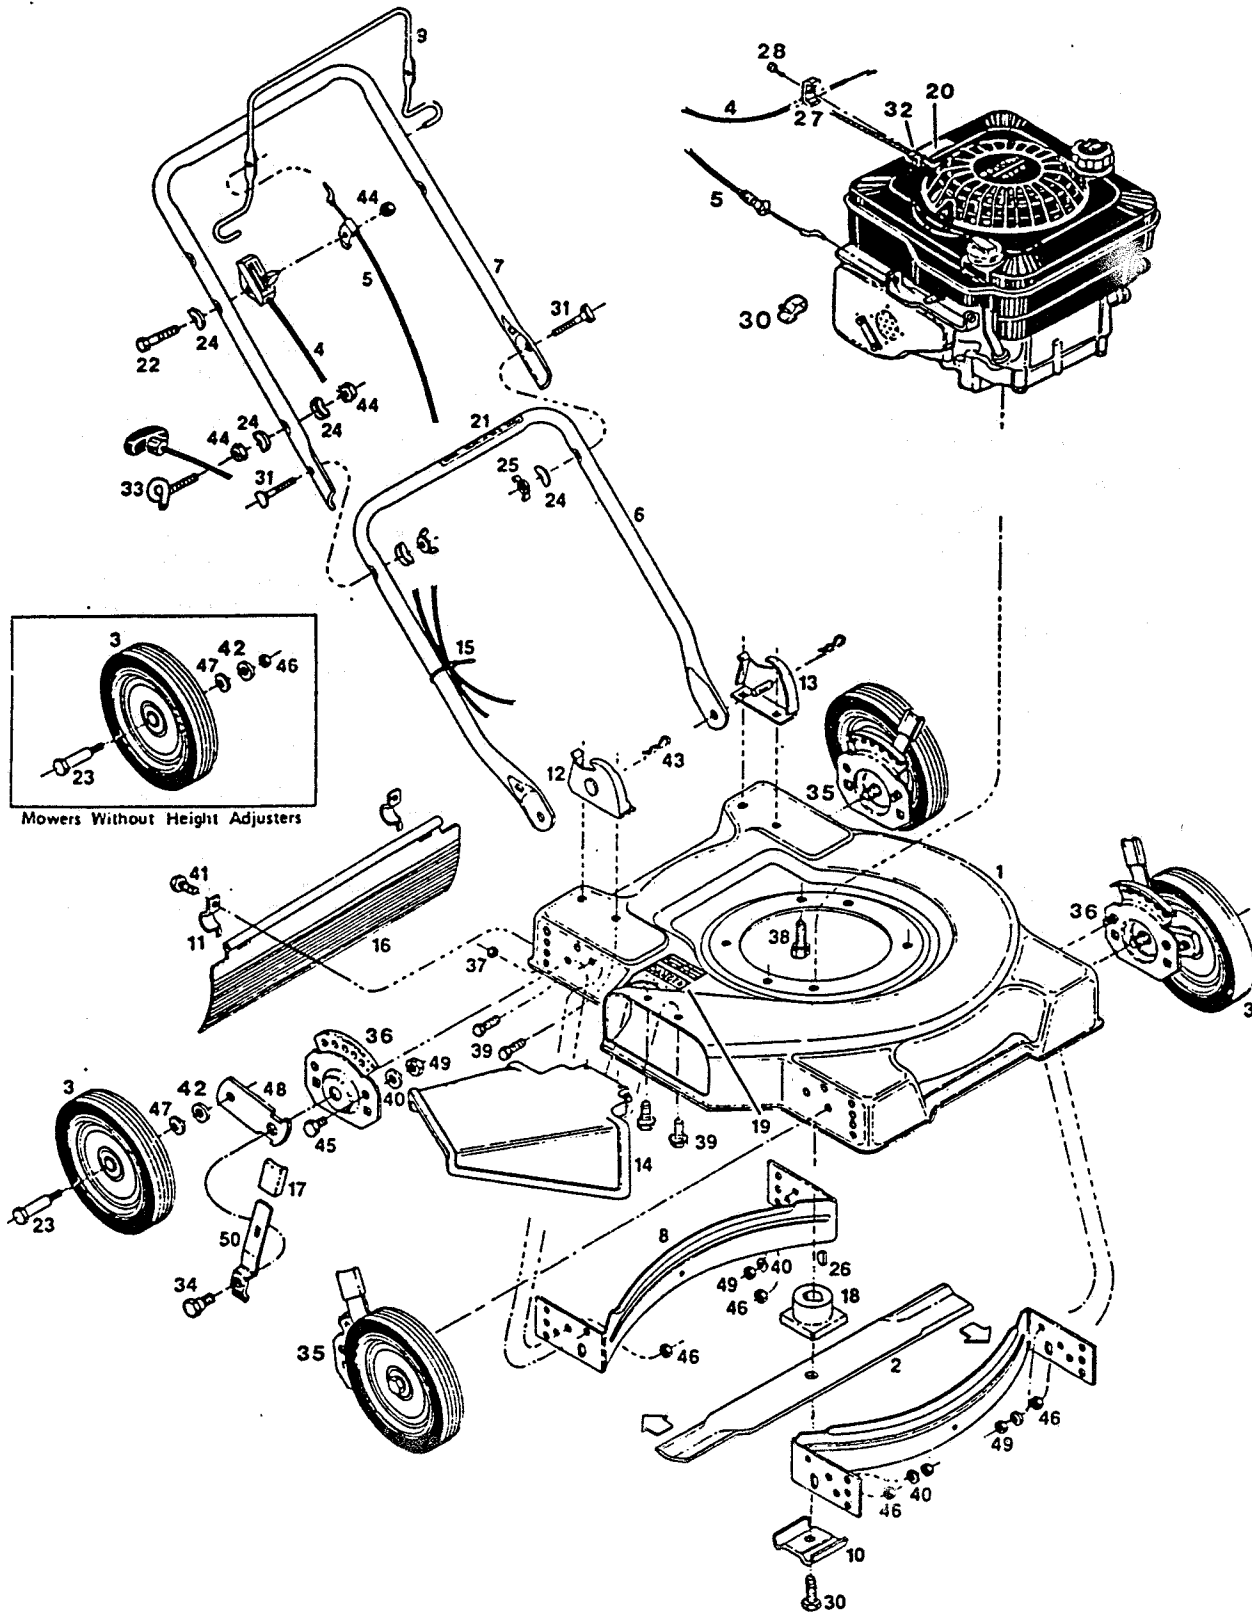

MODEL: WDR422L
22" CUT SIDE-DISCHARGE ROTARY MOWER
Use Grass Catcher Model: GC6AA
Grass Catcher: P/N 161018
Repl. Bag: P/N 161158

Mowers Without Height Adjusters

S/N 237579
P/L 189662
O/M 082566
E/M 189142

MODEL: WDR422L
22" CUT SIDE-DISCHARGE ROTARY MOWER
Use Grass Catcher Model: GC6AA
Grass Catcher: P/N 161018
Repl. Bag: P/N 161158

Index No.	Part No.	Description	Index No.	Part No.	Description
1	013425	Deck 20"	21	715557	Decal-Starting Instructions
	019778	Deck 22"	22	153874	Bolt-1/4-20 x 2-1/4 Hex Head
2	030031	Blade-20" Flat	23	150060	Wheel Bolt
	030049	Blade-22" Flat	24	150201	Washer-Curved 5/16
3		Wheel Assembly*	25	150235	Wingnut 5/16-18
	040246	7" Plastic - White - Diamond Nylon Bearing (4-spoke)	26	150276	Woodruff Key #6
	041525	7" Plastic - White - Diamond Nylon Bearing (3-spoke)	27	157552	Cable Clamp
	041046	7" Steel-White-Rib-Flange Bearing	28	150623	Screw #10-24 x 5/8 HWH
	040857	8" Plastic-White-Diamond (4-spoke)	29	162024	Bolt-Blade
	042432	8" Plastic-White-Diamond-Nylon Bearing (3-spoke)	30	381442	Clamp-Tinnerman
	041848	8" Steel-White-Rib-Flange Bearing	31	151928	Bolt-Curved Head 5/16-18 x 1-3/4
4	052217	Control-Throttle w/Cable	32	152074	Rope Stop
5	052209	Cable-Engine/Blade Control	33	152371	Rope Guide
6	071563	Handle-Lower	34	153650	Shoulder Bolt-Height Adjuster*
7	071084	Handle-Upper Coated	35	428664	Back Plate-Height Adjuster R.H. Front L.H. Rear*
	071076	Handle-Upper	36	428714	Back Plate-Height Adjuster L.H. Front R.H. Rear*
8	101519	Baffle-Deck*	37	452318	Nut-#10-24 HX Nylon Insert
9	104687	Bail-Engine/Blade Control	38	457168	Bolt-3/8-16 x 7/8 Thread Forming
10	106336	Washer-Blade Adapter	39	457499	Bolt-1/4-20 x 1/2 Thread Forming
11	106914	Clip-Trailing Shield	40	462093	Washer-Flat 1/4
12	088369	Handle Bracket-Right Hand	41	458687	Bolt-Hex Head #10-24 x 1/2
13	088377	Handle Bracket-Left Hand	42	715417	Washer-3/8 Flat
14	394619	Chute Deflector Assembly	43	715011	Hairpin Cotter
15	110379	Cable Tie	44	715037	Nut-Keps 1/4-20
16	114421	Trailing Shield	45	715045	Bolt-Hex Head 1/4-20 x 3/4
17	114462	Plastic Tip-Setting Lever*	46	451492	Nut-3/8-16 Top Lock Flange
18	133231	Blade Adapter	47	715607	Washer-Belleville
19	144063	Decal-Danger	48	777862	Wheel Lever-Height Adj.*
20	001206	Decal-Blade Warning	49	715508	Locknut 1/4-20 Top
			50	776500	Setting Lever-Height Adjuster*

• INDICATES OPTIONAL EQUIPMENT

• INDICATES OPTIONAL EQUIPMENT

- When servicing this unit use only genuine General Power OEM replacement parts that are specifically designed and engineered for this particular model
- Do not operate unit unless all parts are properly attached and in good working order.
- Parts are right or left hand as viewed from the operator's position.
- Specifications are subject to change without notice.