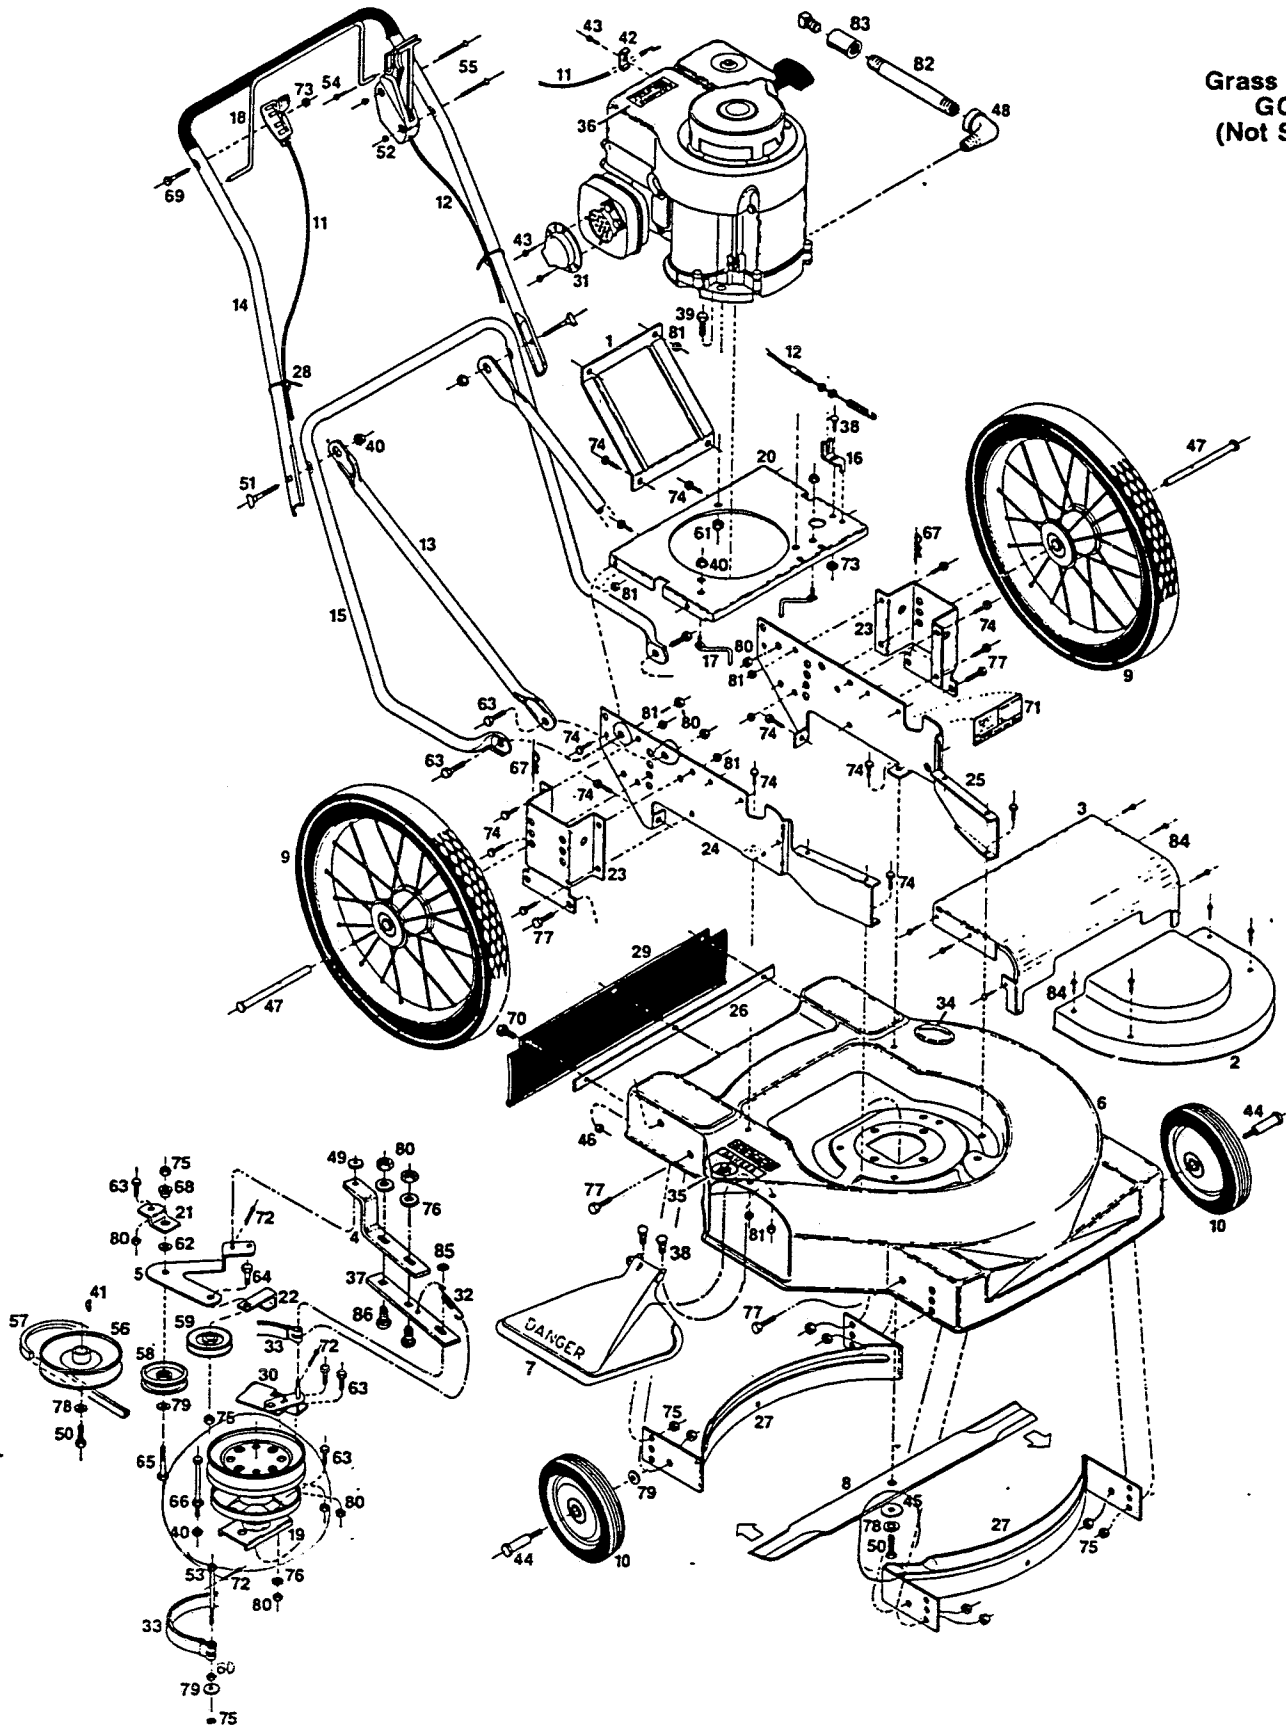

## 22" Rotary Mower WHW-22CD

Index No.	Part No.	Description	Index No.	Part No.	Description
1	025791	Cover-Engine Pulley	44	150730	Wheel Bolt-Front
2	025809	Cover-Front	45	150763	Blade Washer
3	025817	Cover-Rear	46	452318	Nut 10-24 Hex Nylon Insert
4	107235	Connect Link Top	47	151019	Pin-Rear Wheel
5	026997	Lever-Blade Clutch	48	151332	Elbow 90° x 3/8 Pipe
6	029918	Deck 22"	49	151555	Washer-Flat 1/4" ID x 1" OD
7	028886	Chute Deflector Assembly	50	151571	Bolt-Hex Head 3/8-24 x 1-1/8 GR-8
8	030213	Blade 22"	51	151928	Bolt-Curved Hd 5/16-18 x 1-3/4
9	040154	Wheel-16" Spoked	52	151985	Nut-Hex #10-24
10	041046	Wheel-7 x 1.50	53	152090	Stud Bolt
11	050146	Control -Throttle w/cable	54	152181	Retaining Screw-Bail
12	050419	Control-Blade w/cable	55	152298	Screw-Round Hd #10-24 x 2-1/4
13	071886	Handle Support	56	170431	Pulley-Engine
14	071183	Handle Upper	57	170647	V-Belt—Blade
15	071878	Handle-Lower	58	170621	Idler Pulley-Flat
16	101634	Lower Cable Mounting Bracket	59	305367	Idler Pulley—V-Groove
17	101717	Belt Retainer	60	310011	Locknut—3/8-16 Center
18	103911	Bail-Blade Control	61	310151	Locknut—5/16-18 Nylock
19	104711	Blade Spindle	62	311340	Washer 3/8 Thrust
20	107755	Engine Mounting Plate	63	312066	Bolt-Hex Head 5/16-18 x 3/4
21	105148	Bracket-Clutch Idler	64	312272	Bolt-Hex Head 3/8-16 x 1-1/2
22	105155	Belt Retainer	65	312322	Bolt-Hex Head 3/8-16 x 1-3/4
23	105270	Bracket-Rear Wheel	66	312348	Bolt-Hex Head 5/16-18 x 4
24	107219	Side Plate-Right Hand	67	317040	Hairpin Cotter
25	107227	Side Plate-Left Hand	68	326348	Spacer-Clutch Idler
26	107151	Trailing Shield Backing Plate	69	525196	Bolt-Hex Head 1/4-20 x 1-3/4
27	106625	Baffle-Front/Rear	70	458687	Bolt-Hex Head #10-24 x 1/2
28	110379	Cable Tie	71	714170	Decal-Model Number
29	111633	Trailing Shield-Plastic	72	715029	Cotter Pin 3/32 x 3/4
30	125286	Blade Brake Assembly	73	715037	Locknut 1/4-20 Keps
31	132142	Muffler Deflector	74	715052	Bolt-Hex Head 1/4-20 x 1/2
32	132985	Spring-Idler Return	75	715086	Locknut 3/8-16 Top
33	133082	Brake Band	76	715185	Washer-Flat 5/16
34	140723	Decal-Foot Pad	77	715201	Bolt-Hex Head 3/8-16 x 3/4
35	144063	Decal-Danger	78	715607	Washer-Belleville
36	145078	Decal-Blade Warning	79	715417	Washer-Flat 3/8
37	107250	Connect Link Bottom	80	715490	Locknut—5/16-18 Top
38	150011	Bolt-Carriage 1/4-20 x 5/8	81	715508	Locknut—1/4-20 Top
39	150045	Bolt-Hex Head 5/16-18 x 1-1/4	82	153916	3/8 Pipe Nipple x 6"
40	150136	Locknut 5/16-18 Keps	83	153924	3/8 Pipe Coupling
41	150276	Woodruff Key #6	84	459685	Screw 10-16 x 5/8 Sheet Metal
42	150318	Cable Clamp	85	461731	Washer 3/8 ID x 5/8 OD
43	150623	Screw-Sht Metal #10 x 5/8	86	313510	Bolt 5/16-18 x 3/4 Carriage