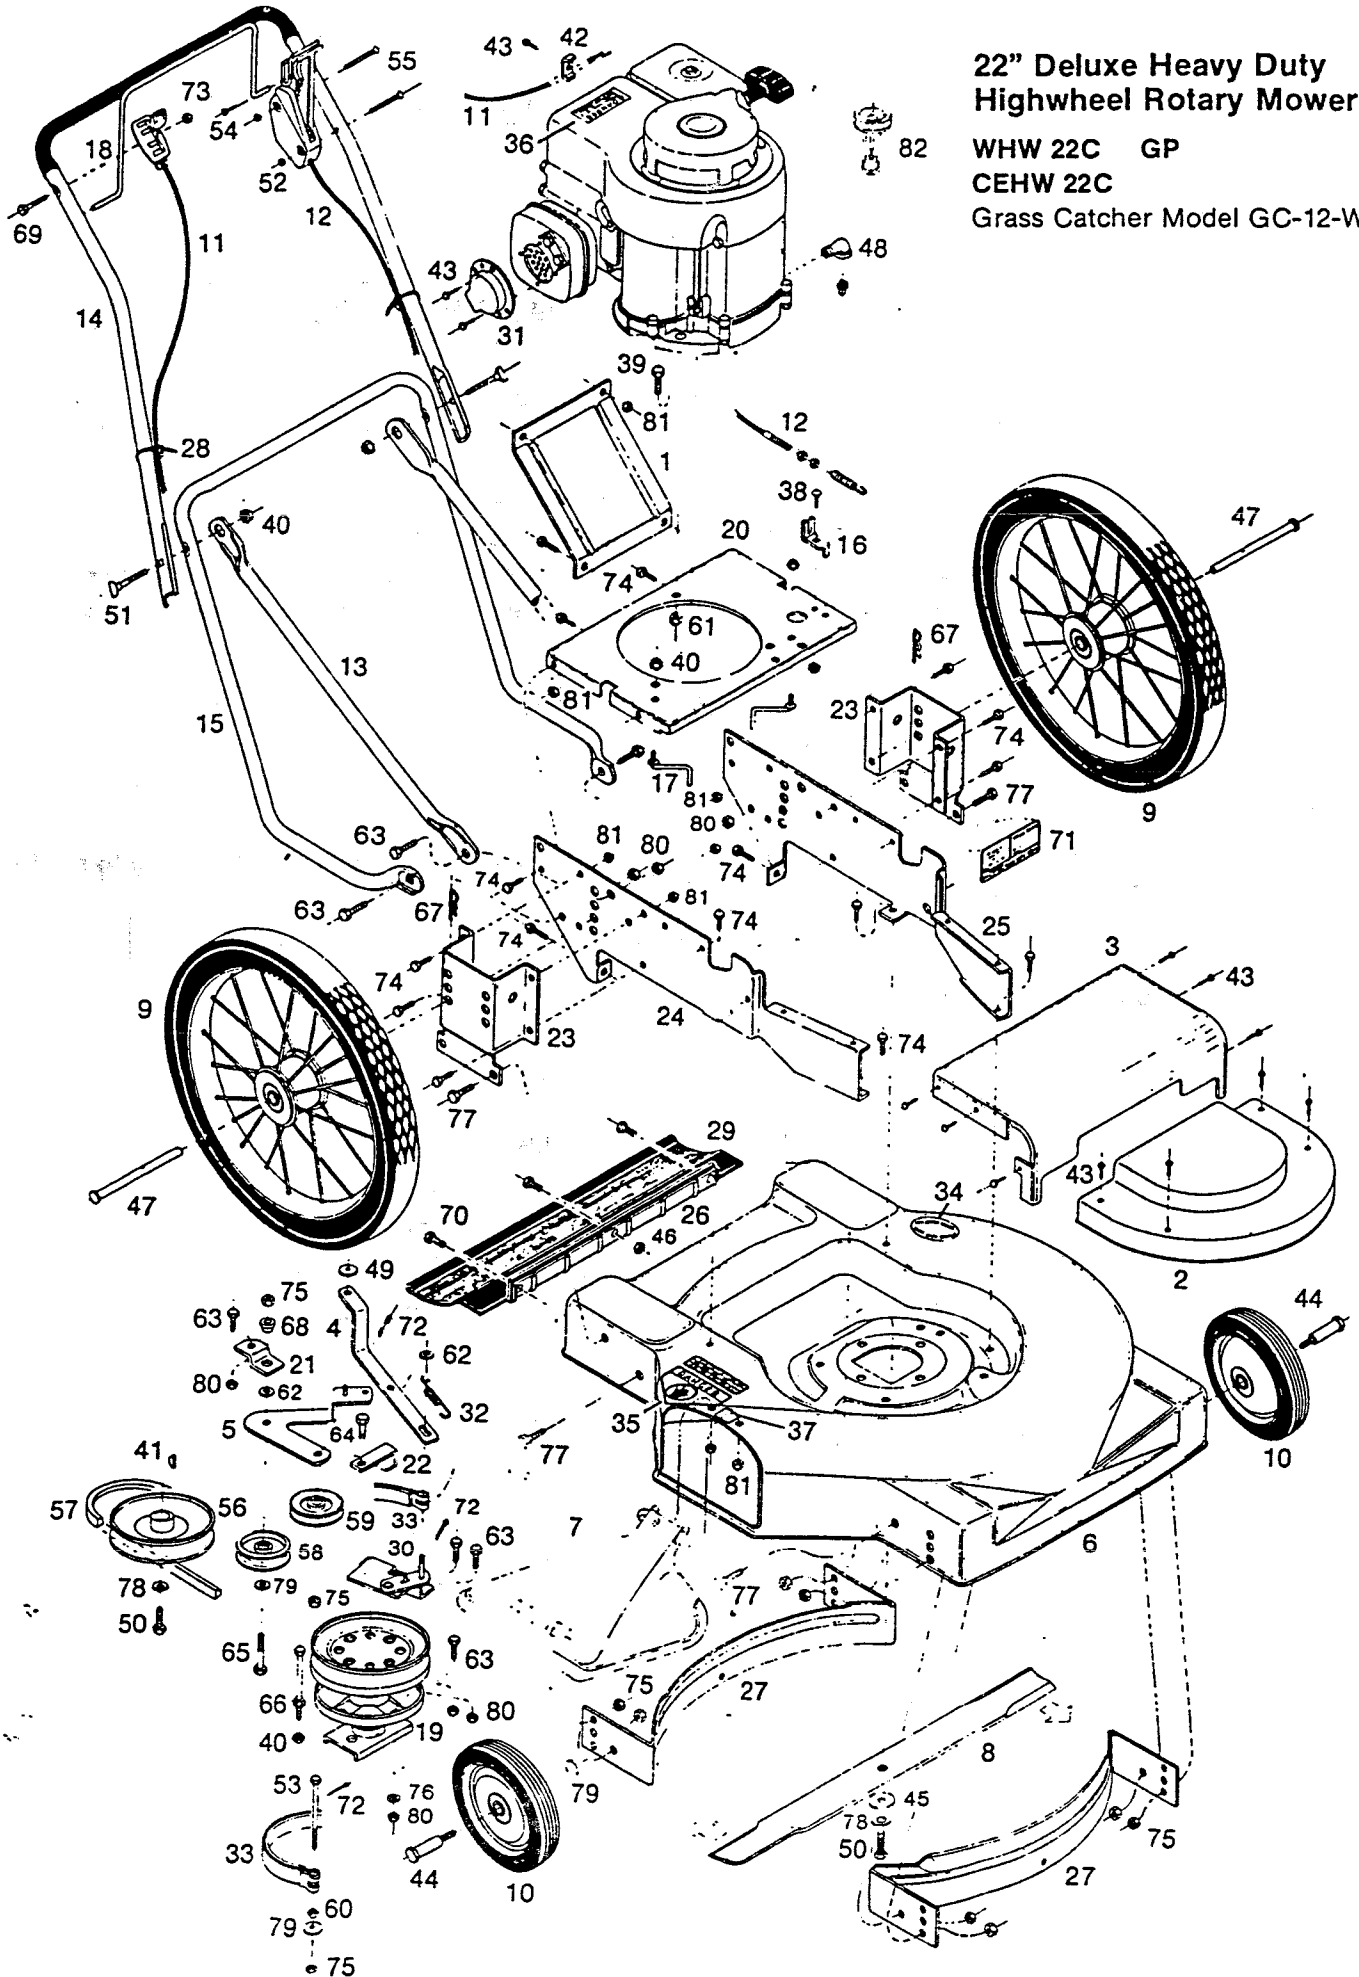

**22" Deluxe Heavy Duty
Highwheel Rotary Mower**
WHW 22C GP
CEHW 22C
 Grass Catcher Model GC-12-W

22" Deluxe Heavy Duty Highwheeler

WHW 22C GP
CEHW 22C
 Grass Catcher Model GC-12W

Index No.	Part No.	Description	Index No.	Part No.	Description
1	025791	Cover - Engine Pulley	38	150011	Bolt - Carriage 1/4-20 x 5/8
2	025809	Cover - Front	39	150045	Bolt - Hex Head 5/16-18 x 1-1/4
3	025817	Cover - Rear	40	150136	Locknut 5/16-18 Keps
4	026963	Connect Link - Blade Brake	41	150276	Wocdruff Key #6
5	026997	Lever - Blade Clutch	42	150318	Cable Clamp
6	028555	Deck 22" Hi-Wheel	43	150523	Screw - Hex Head Sht Metal #10 x 5/8
7	028266	Chute Deflector Assembly*	44	150727	Wheel Bolt - Front
8	030213	Blade 22"	45	150753	Blade Washer
9	040154	Wheel - 16" Spoked	46	150946	Locknut #10-24 Washer Head
10		Wheel Assemblies*	47	151019	Pin - Rear Wheel
	040246	7" Plastic - White - Diamond - Nylon Bearing	48	151332	Elbow 90° x 3/8 Pipe
	040832	7" Plastic - Gray - Diamond - Nylon Bearing	49	151555	Washer - Flat 1/4" ID x 1" OD
	040089	7" Plastic - Gray - Thru Ba. - Nylon Bearing	50	151571	Bolt - Hex Head 3/8-24 x 1-1/8 GR-8
	040758	7" Plastic - Almond - Thru Bar - Nylon Bearing	51	151928	Bolt - Curved HD CRG 5/16-18 x 1-3/4
	040352	7" Plastic - Gray - Cog - Nylon Bearing	52	151985	Nut - Hex #10-24
	040022	7" Plastic - White - Rib - Roller Bearing	53	152090	Stud Bolt
	040386	7" Steel - White - Rib - Ball Bearing	54	152181	Retaining Screw - Crossbar
	040394	7" Steel - Gray - Rib - Ball Bearing —	55	152298	Screw - Round HD #10-24 x 2-1/4
11	050146	Control - Trottle	56	170431	Pulley - Engine
12	050419	Control - Blade*	57	170613	V-Belt - Blade
13	070417	Handle Support	58	170621	Idler Pulley - Flat
14	071134	Handle - Upper	59	305367	Idler Pulley - V-Groove
	071183	Handle - Upper with Cushion Grip*	60	310011	Locknut - 3/8-16 Center
15	071290	Handle - Lower	61	310151	Locknut - 5/16-18 Nylock
16	101634	Lower Cable Mounting Bracket	62	311340	Washer 3/8 Thrust
17	101717	Belt Retainer	63	312066	Belt - Hex Head 5/16-18 x 3/4
18	103911	Control - Blade Crossbar*	64	312272	Bolt - Hex Head 3/8-16 x 1-1/2
19	104711	Blade Spindle	65	312322	Bolt - Hex Head 3/8-16 x 1-3/4
20	105130	Engine Mounting Plate	66	312348	Bolt - Hex Head 5/16-18 x 4
21	105148	Bracket - Clutch Idler	67	317040	Hitch Pin
22	105155	Belt Retainer	68	326348	Spacer - Clutch Idler
23	105270	Bracket - Rear Wheel	69	525196	Bolt - Hex Head 1/4-20 x 1-3/4
24	105296	Side Plate - Right Hand	70	525337	Bolt - Hex Head #10-24 x 1/2
25	105304	Side Plate - Left Hand	71	714170	Decal - Rating Plate
26	105767	Trailing Shield Mounting Bracket*	72	715029	Cotter Pin 3/32 x 3/4
27	105791	Baffle - Front/Rear*	73	715037	Locknut 1/4-20 Keps
28	110379	Cable Tie	74	715052	Bolt - Hex Head 1/4-20 x 1/2
29	111252	Trailing Shield - Plastic*	75	715086	Locknut 3/8-16 Top
30	125286	Blade Brake Assembly*	76	715185	Washer - Flat 5/16
31	132142	Muffler Deflector	77	715201	Bolt - Hex Head 3/8-16 x 3/4
32	132985	Spring - Idler Return	78	715409	Washer - Spring 3/8
33	133082	Brake Band*	79	715417	Washer - Flat 3/8
34	140723	Decal - Foot Pad	80	715490	Locknut - 5/16-18 Top
35	144063	Decal - C.P.S.C. Danger	81	715508	Locknut - 1/4-20 Top
36	145078	Decal - Blade Danger	82	122606	Gas Gauge*
37	145425	Decal - Danger Install Chute Deflector			