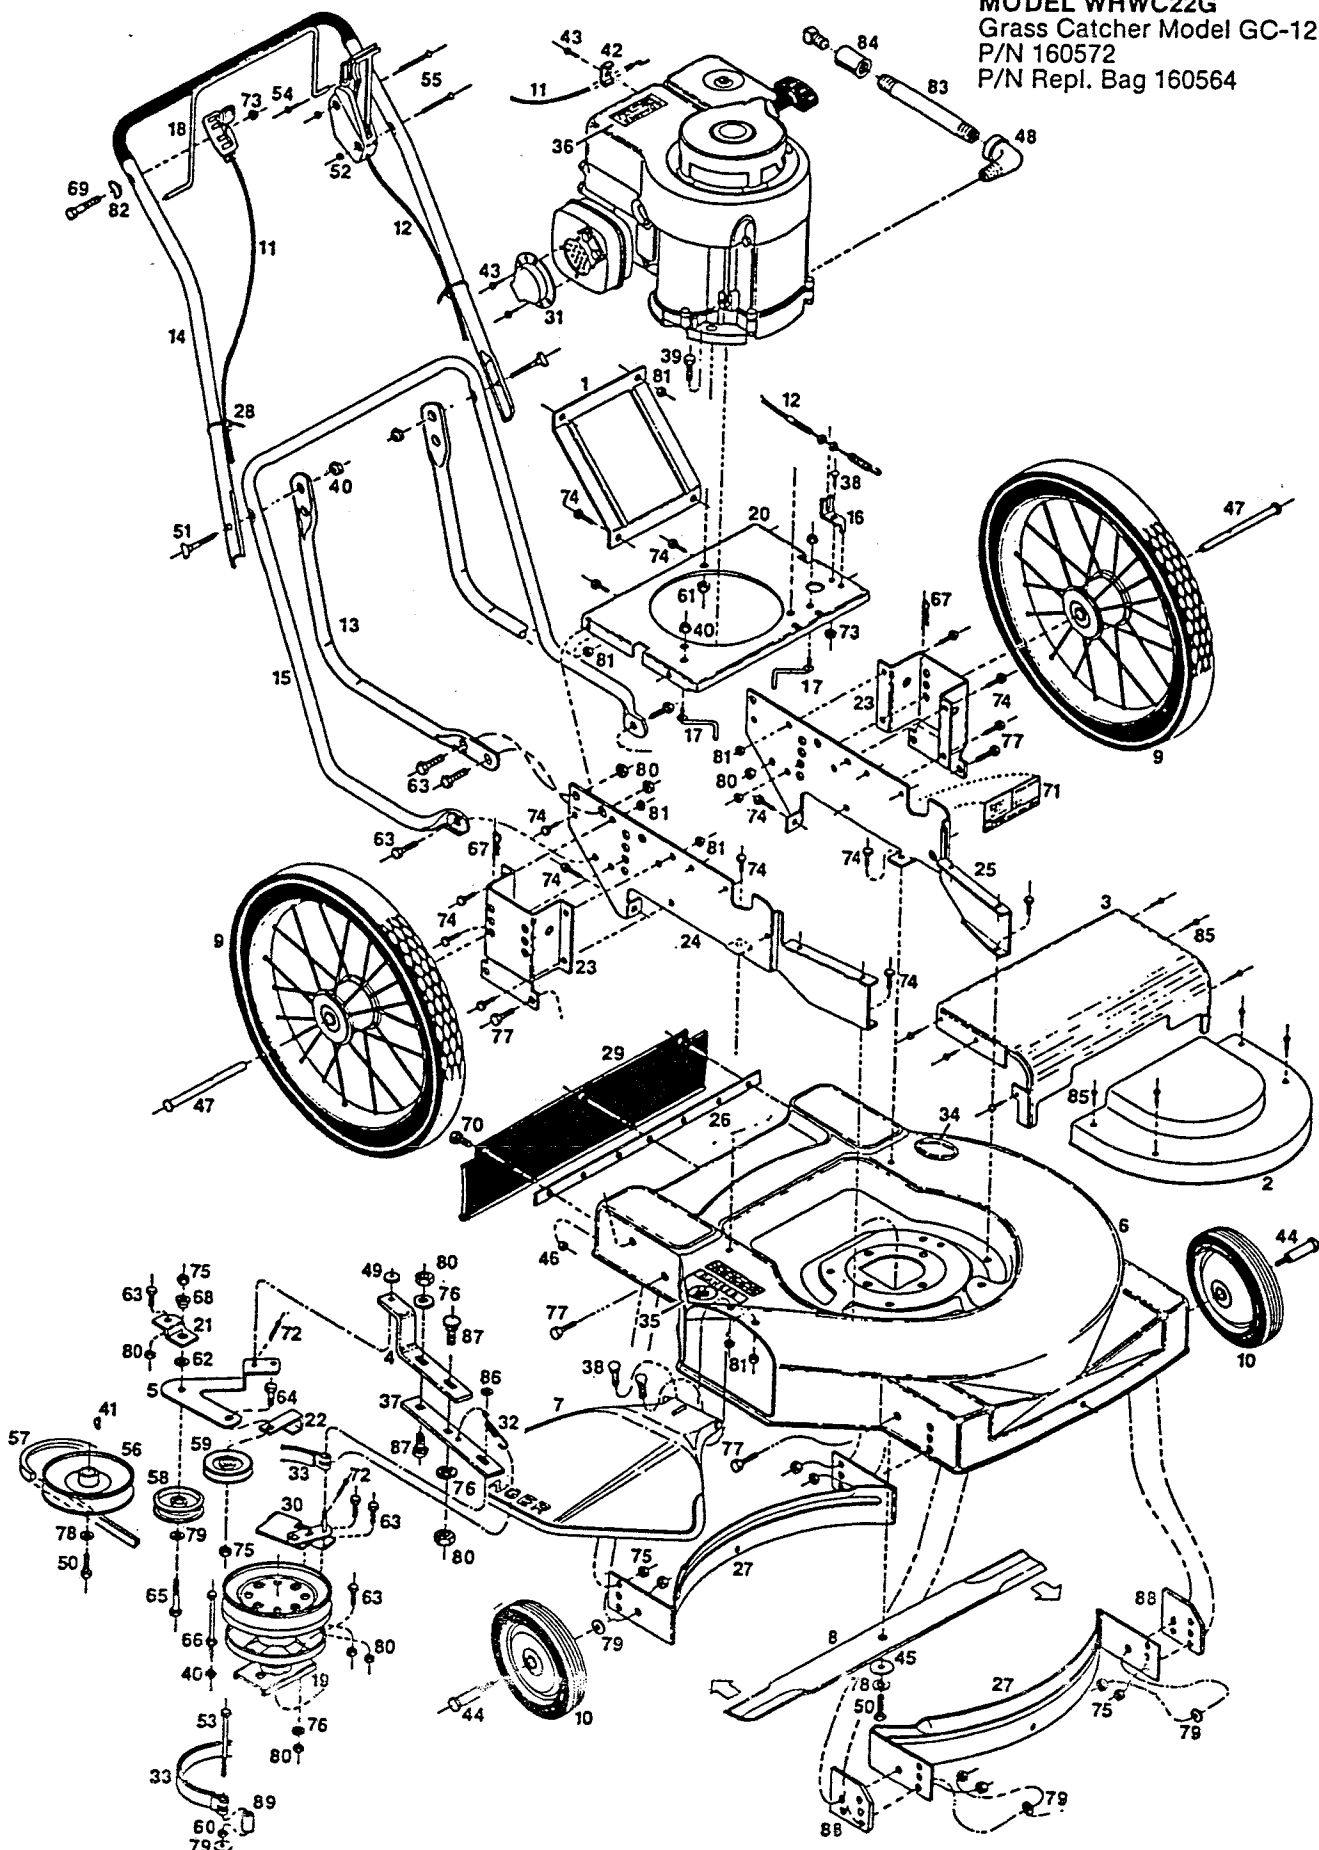

**22" HIGH WHEEL ROTARY MOWER
MODEL WHWC22G
Grass Catcher Model GC-12
P/N 160572
P/N Repl. Bag 160564**

22" HIGH WHEEL ROTARY MOWER
MODEL WHWC22G
Grass Catcher Model GC-12
P/N 160572
P/N Repl. Bag 160564

Index No.	Part No.	Description	Index No.	Part No.	Description
1	013607	Cover - Engine Pulley	46	452318	Nut 10-24 Hex Nylon Insert
2	013615	Cover - Front	47	151019	Pin - Rear Wheel
3	013623	Cover - Rear	48	151332	Elbow 90° x 3/8 Pipe
4	109603	Connect Link Top	49	151555	Washer
5	026997	Lever - Blade Clutch	50	151571	Bolt - Blade
6	029918	Deck 22" Hi-Wheel	51	151928	Bolt - Curved HD
7	013573	Chute Deflector Assembly	52	151985	Nut - Hex #10-24
8	030213	Blade 22"	53	151266	Stud Bolt
9	040154	Wheel - 16" Spoked	54	152181	Retaining Screw - Crossbar
10	041046	Wheel - 7 x 1.50 Steel	55	152298	Screw - Round HD #10-24 x 2 1/4
11	050146	Control - Throttle	56	170431	Pulley - Engine
12	050419	Control - Blade	57	170647	V-Belt Blade
13	072249	Handle Support	58	170621	Idler Pulley - Flat
14	071183	Handle-Upper with grip	59	305367	Idler Pulley - V-Groove
15	071878	Handle - Lower	60	310011	Nut - 3/8-16 Lock
16	101634	Lower Cable Mounting Bracket	61	310151	Locknut - 5/16-18 Nylock
17	101717	Belt Retainer	62	311340	Washer 3/8 Thrust
18	103911	Control - Blade Crossbar	63	312066	Bolt - Hex Head 5/16-18 x 3/4
19	104711	Blade Spindle	64	312272	Bolt - Hex Head 3/8-16 x 1 1/2
20	107755	Engine Mounting Plate	65	312322	Bolt - Hex Head 3/8-16 x 1 3/4
21	105148	Bracket - Clutch Idler	66	312348	Bolt - Hex Head 5/16-18 x 4
22	105155	Belt Retainer	67	317040	Hairpin Cotter
23	105270	Bracket - Rear Wheel	68	326348	Spacer - Clutch Idler
24	107219	Side Plate - Right Hand	69	525196	Bolt - Hex Head 1/4-20 x 1 3/4
25	107227	Side Plate - Left Hand	70	458687	Bolt - Hex Head #10-24 x 1/2
26	109496	Trailing Shield Backing Plate	71	714170	Decal - Rating Plate
27	106625	Baffle - Front/Rear	72	715029	Cotter Pin 3/32 x 3/4
28	110379	Cable Tie	73	715037	Locknut 1/4-20 Keps
29	111633	Trailing Shield - Plastic	74	715052	Bolt - Hex Head 1/4-20 x 1/2
30	125286	Blade Brake Assembly	75	715086	Locknut 3/8-16 Top
31	132142	Muffler Deflector	76	715185	Washer - Flat 5/16
32	132985	Spring - Idler Return	77	715201	Bolt - Hex Head 3/8-16 x 3/4
33	133082	Brake Band	78	715607	Washer
34	140723	Decal - Foot Pad	79	715417	Washer - Flat 3/8
35	144063	Decal - C.P.S.C. Danger	80	715490	Locknut - 5/16-18 Top
36	145078	Decal - Blade Danger	81	715508	Locknut - 1/4-20 Top
37	109595	Connect Link Bottom	82	150201	Washer - 5/16 Curved Washer
38	150011	Bolt - Carriage 1/4-20 x 5/8	83	153916	3/4 Pipe Nipple x 6"
39	150045	Bolt - Hex Head 5/16-18 - 1 1/4	84	153924	3/8 Pipe Coupling
40	150136	Locknut 5/16-18 Keps	85	150623	Screw 10-18 x 5/8 Sheet Metal
41	150276	Woodruff Key #6	86	461731	Washer 3/8 ID x 5/8 OD
42	150318	Cable Clamp	87	313510	Bolt 5/16-18 x 3/4 Carriage
43	120048	Screw - Sht Metal #10 x 5/8	88	109140	Plate - Mounting
44	156133	Wheel Bolt - Front	89	467803	Spacer
45	150763	Blade Washer