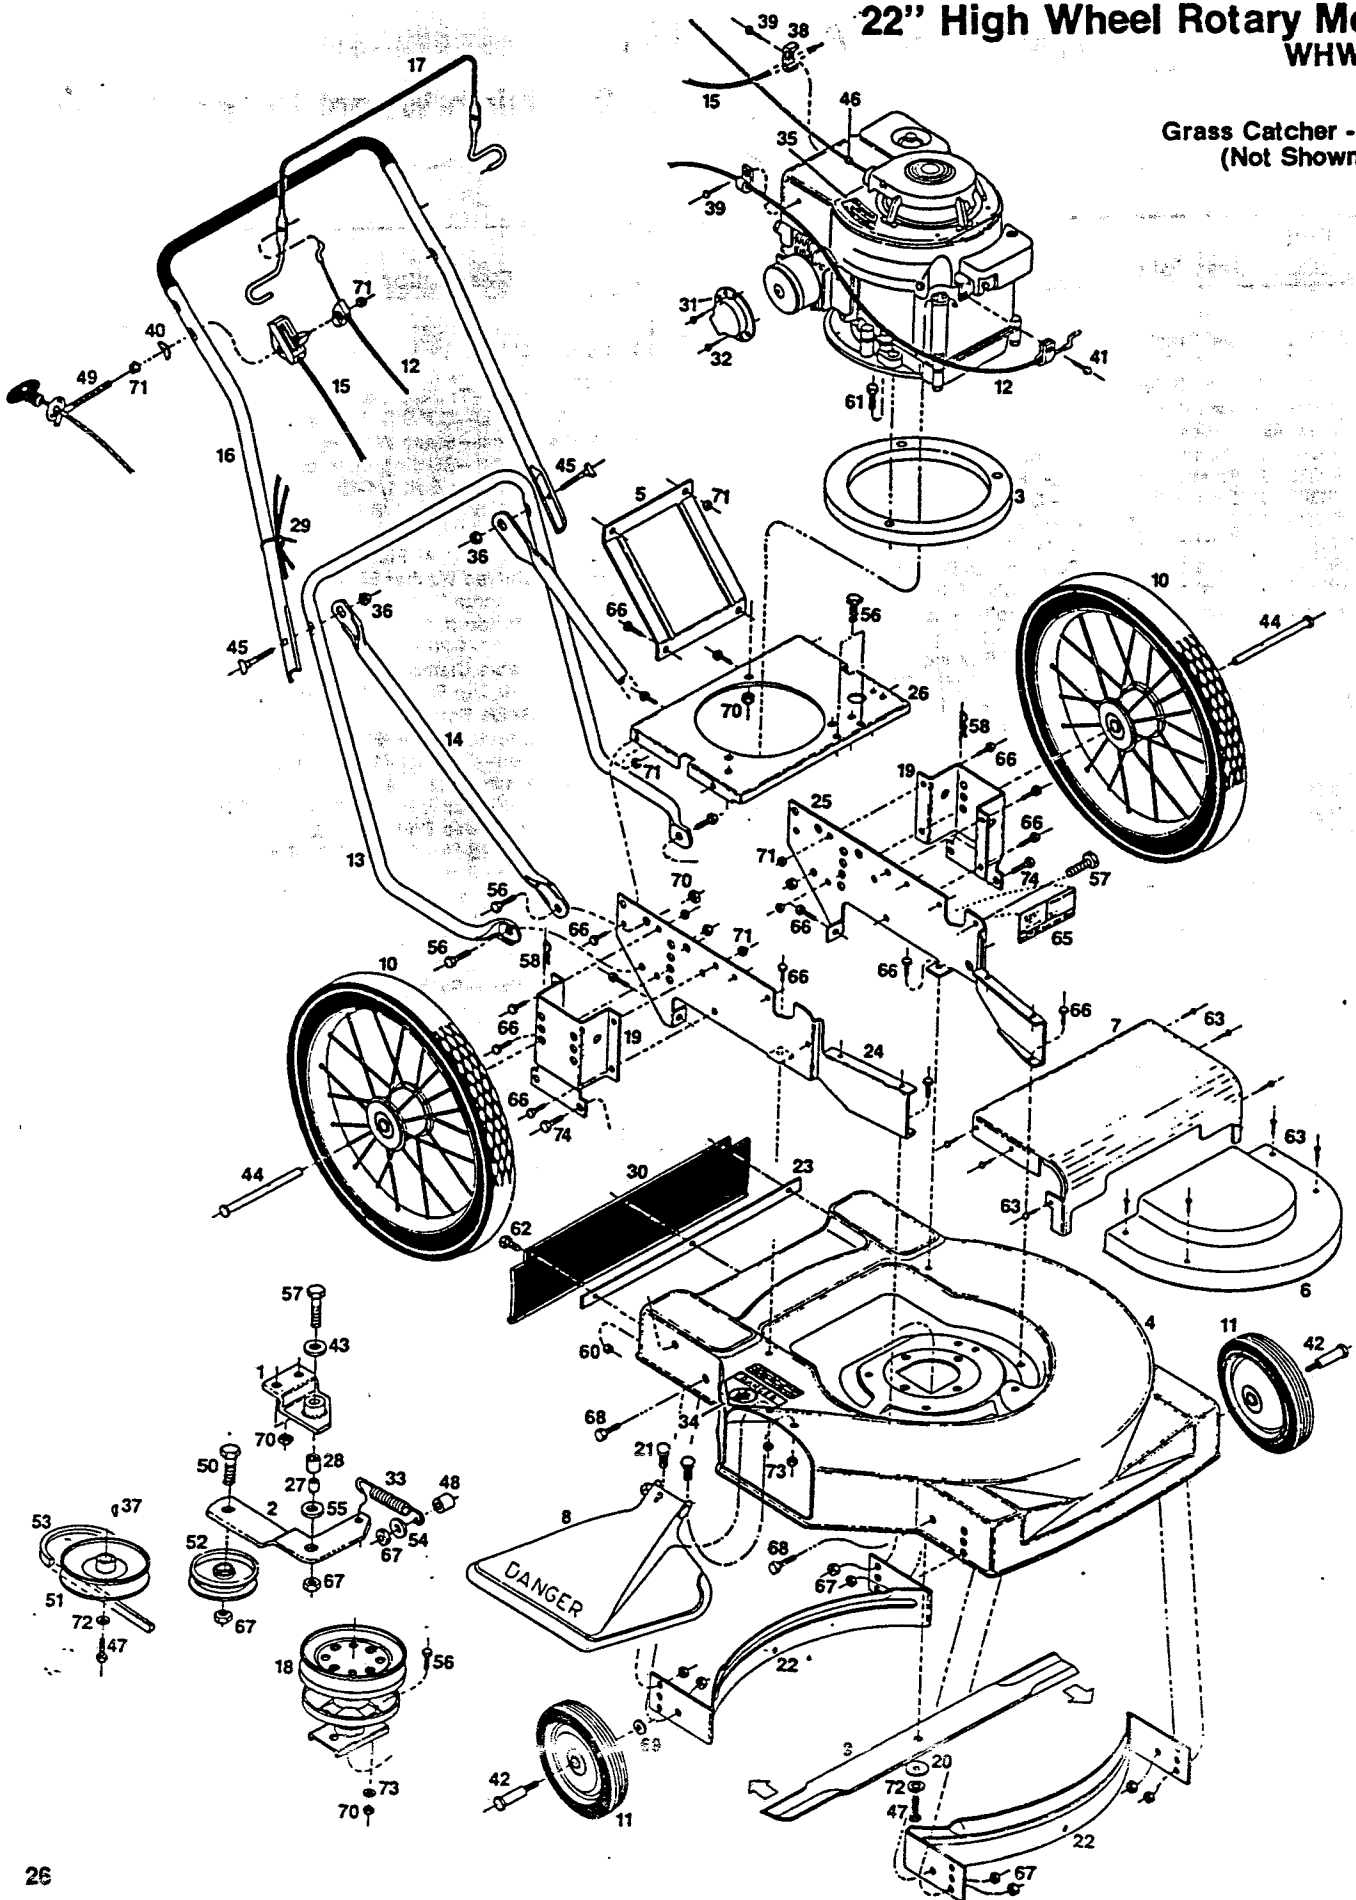

22" High Wheel Rotary Mower WHWZ22D

Grass Catcher - GC12
(Not Shown)

22" High Wheel Rotary Mower WHWZ22D

PARTS LIST

Ref. No.	Part No.	Description	Ref. No.	Part No.	Description
1	024026	Bracket - Idler w/Bushing	38	150318	Clamp - Cable
2	024034	Arm - Idler	39	150326	Screw - Cable Clamp
3	024042	Spacer - Engine	40	150201	Washer - Curved
4	029918	Deck - 22"	41	150623	Screw - Sheet Metal 10x5/8
5	025791	Cover - Engine Pulley, Rear	42	150730	Bolt - Wheel, Front
6	025809	Cover - Front	43	150771	Washer - Flat 7/8
7	025817	Cover - Rear	44	151019	Pin - Rear Wheel
8	028886	Deflector - Discharge Chute*	45	151928	Bolt - Handle 5/16-18x1-3/4
9	030213	Blade - 22"	46	152074	Stop - Starter Rope
10	040154	Wheel - Rear 16"	47	151571	Bolt - Blade and Pulley
11	041046	Wheel - Front 7x1.50	48	152645	Spacer - Pivot Bolt
12	050989	Cable - Engine Control	49	154187	Eyebolt - Rope Guide
13	071878	Handle - Lower	50	153015	Bolt - Hex 3/8-16x1-1/4
14	071886	Support - Handle	51	170431	Pulley - Engine
15	051078	Control - Throttle w/cable	52	170621	Pulley - Idler
16	071902	Handle - Upper	53	170647	Belt - Blade Drive
17	104687	Bail - Engine/Blade Control*	54	311217	Washer - Flat 3/8
18	104711	Spindle - Blade w/Pulley	55	311340	Washer - Thrust 3/8
19	105270	Bracket - Rear Wheel	56	312066	Bolt - Hex 5/16-18x3/4
20	150763	Washer - Blade	57	312272	Bolt - Hex 3/8-16x1-1/2
21	150011	Bolt - Carriage 1/4-20x5/8	58	317040	Cotter - Hairpin
22	106625	Baffle - Deck	59	151613	Screw - Hex 10-32x3/8 Sems
23	107151	Strip - Shield Backing	60	452318	Nut - Hex 10-24 Nylok
24	107219	Plate - Side RH	61	457085	Screw - 5/16-18x2
25	107227	Plate - Side LH	62	458687	Screw - Hex 10-24x1/2
26	107755	Plate - Engine Mount	63	459685	Screw - Sheet Metal 10-16x5/8
27	108662	Bushing - Idler	64	461731	Washer - Flat
28	108670	Bushing - Idler Spring	65	714170	Decal - Model/Rating
29	110379	Cable Tie	66	715052	Bolt - Hex 1/4-20x1/2
30	111633	Shield - Trailing*	67	715086	Nut - Hex 3/8-16 Lock
31	133488	Deflector - Muffler	68	715201	Bolt - Hex 3/8-16x3/4
32	120048	Screw - Muffler Deflector	69	715417	Washer - Flat 3/8
33	133819	Spring - Idler Tension	70	715490	Nut - Hex 5/16-18 Lock
34	144063	Decal - Danger*	71	715508	Nut - Hex 1/4-20 Lock
35	145078	Decal - Blade Danger*	72	715607	Washer - Belleville
36	150136	Nut - Hex 5/16-18 Keps	73	715185	Washer - Flat 5/16
37	150276	Key - Engine Pulley