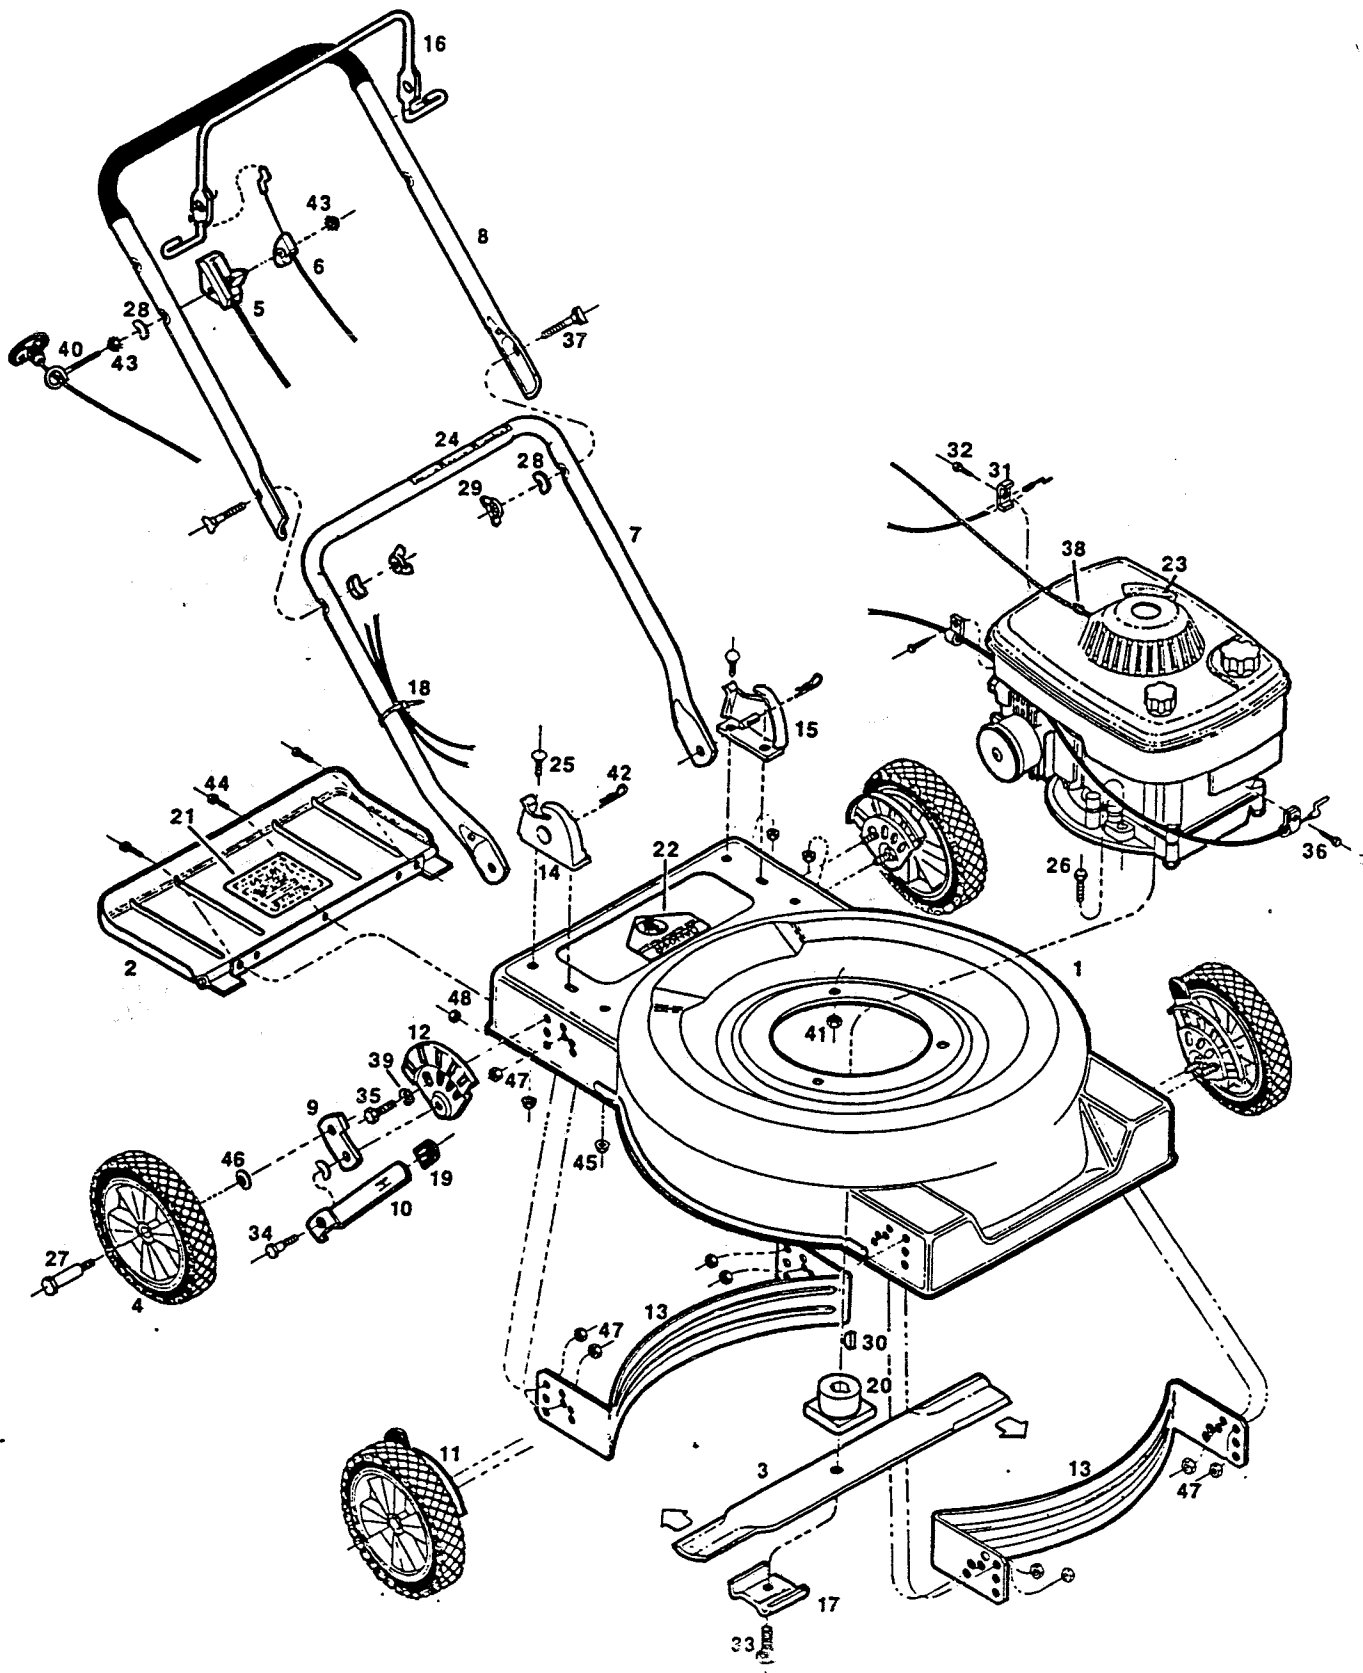

20" Mulching Rotary Mower WM20D

20" Mulching Rotary Mower WM20D

PARTS LIST

Index No.	Part No.	Description	Index No.	Part No.	Description
1	028027	Deck 20" Mulcher	21	142661	Decal - Trailing Shield
2	027169	Trailing Shield Assembly*	22	143115	Decal - C.P.S.C. Danger
3	030189	Blade - 20" Mulcher	23	149468	Decal - Blade Warning
4		Wheel Assembly*	24	144899	Decal - Starting Instructions
	040246	7" Plastic - White - Diamond - Nylon Bearing	25	150011	Carriage Bolt 1/4-20 x 5/8
	040022	7" Plastic - White - Rib - Roller Bearing	26	150045	Hex Head Bolt 5/16-18 x 1-1/4
	040386	7" Steel - White - Rib - Ball Bearing	27	150060	Wheel Bolt
	041046	7" Steel - White - Rib - Flange Bearing	28	150201	Curved Washer 5/16
	040030	8" Plastic - White - Rib - Roller Bearing	29	150235	Wingnut 5/16-18
	040451	8" Steel - White - Rib - Ball Bearing	30	150276	Woodruff Key #6
	040857	8" Plastic - White - Diamond - Nylon Bearing	31	150318	Cable Clamp
	040865	8" Plastic - White - Diamond - Roller Bearing	32	150623	Self Tap Screw #10 x 5/8
	041111	8" Steel - White - Rib - Flange Bearing	33	150862	Blade Bolt
5	050385	Control - Throttle	34	150896	Shoulder Bolt - Height Adjuster
6	051037	Control - Engine/Blade*	35	150904	Shaved Hex Head Bolt 3/8-16 x 3/4
7	071563	Handle - Lower	36	151613	Hex Head Bolt #10-32 x 3/8 SEMS
8	071084	Handle - Upper with Cushion Grip	37	151928	Curved Head Bolt 5/16-18 x 1-3/4
9	090282	Wheel Lever - Height Adjuster	38	152074	Rope Stop
10	090399	Setting Lever - Height Adjuster	39	152314	Washer - Spring
11	090431	Back Plate - Height Adjuster RH Front LH Rear	40	152629	Rope Guide
12	090449	Back Plate - Height Adjuster LH Front RH Rear	41	310151	Locknut 5/16-18
13	108811	Baffle 20" Mulcher Front & Rear	42	715011	Hitch Pin #3
14	105221	Handle Bracket - Right Hand	43	715037	Keps Nut 1/4-20
15	105239	Handle Bracket - Left Hand	44	715045	Hex Head Bolt 1/4-20 x 3/4
16	104687	Control - Engine/Blade Crossbar*	45	715078	Whizlock Nut 1/4-20
17	106336	Washer - Blade Adapter	46	715607	Washer - Belleville 3/8
18	110379	Cable Tie	47	715441	Hex Nut Twin Whiz 3/8-16
19	110510	Plastic Tip - Setting Lever	48	715508	Hex Locknut 1/4-20
20	133231	Blade Adapter