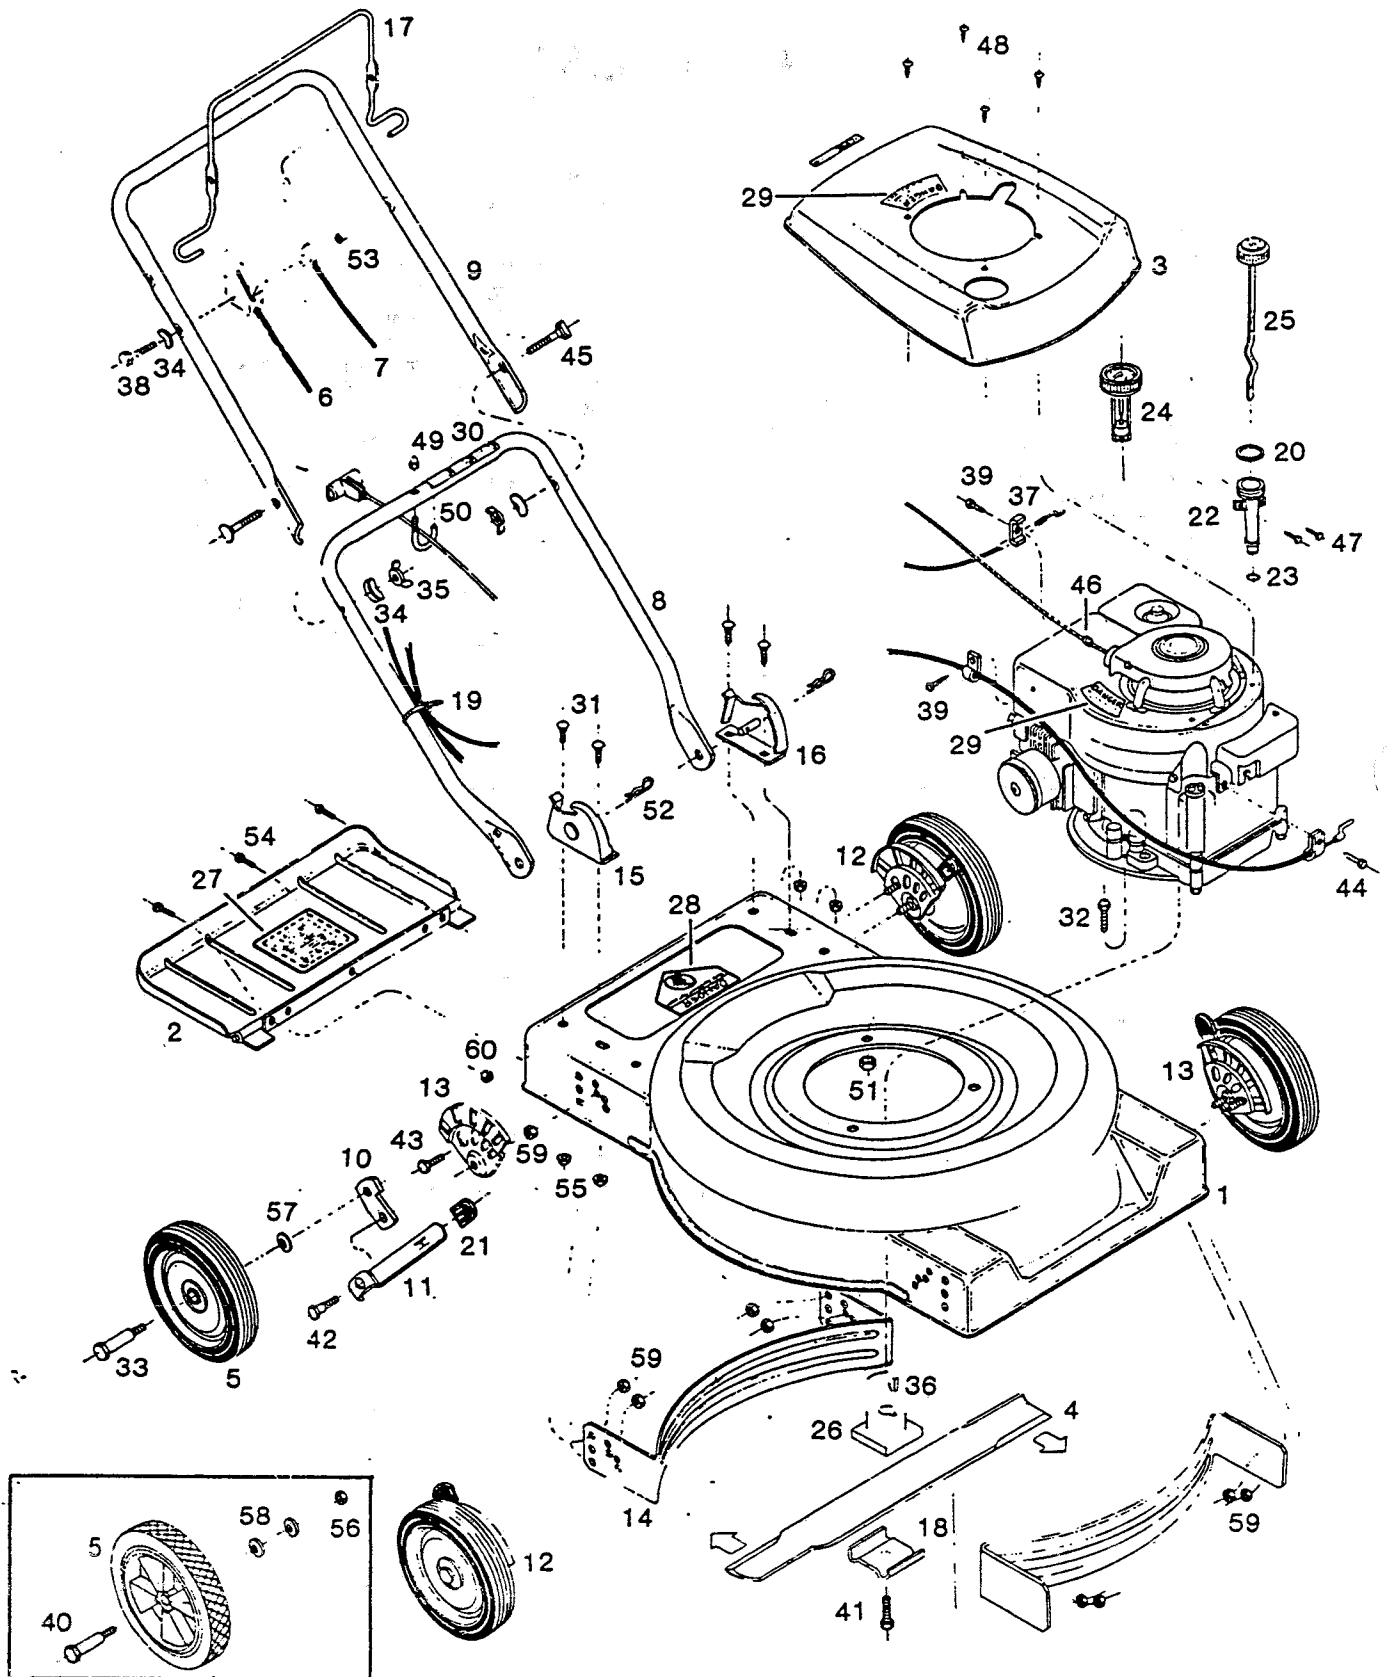

20" Rotary Mulching Mower

WM20Z Gran Prix
CHM20Z Yardmaster

Mowers Without Height Adjusters

20" Rotary Mulching Mower

WM20Z Gran Prix

CHM20Z Yardmaster

PARTS LIST

Index No.	Part No.	Description	Index No.	Part No.	Description
1	028027	Deck 20" Mulcher	17	104687	Control - Engine/Blade Crossbar*
2	027169	Trailing Shield Assembly	18	106336	Washer - Blade Adapter
3	027276	Shroud - Shield •	19	110379	Cable Tie
4	030189	Blade - 20" Mulcher Wheel Assembly •	20	110494	O-ring •
5	040246	7" Plastic - White - Diamond - Nylon Bearing	21	110510	Plastic Tip - Setting Lever •
	040832	7" Plastic - Gray - Diamond - Nylon Bearing	22	111112	Oil Fill Tube •
	040089	7" Plastic - Gray - Thru Bar - Nylon Bearing	23	111120	O-Ring •
	040758	7" Plastic - Almond - Thru Bar - Nylon Bearing	24	120014	Gas Gauge •
	040352	7" Plastic - Gray - Cog - Nylon Bearing	25	125237	Oil Dip Stick and Cap •
	040022	7" Plastic - White - Rib - Roller Bearing	26	133231	Blade Adapter
	040386	7" Steel - White - Rib - Ball Bearing	27	142661	Decal - Trailing Shield
	040394	7" Steel - Gray - Rib - Ball Bearing	28	143115	Decal - C.P.S.C. Danger
	040097	8" Plastic - Gray - Slick - Nylon Bearing	29	144204	Decal - Blade Warning
	040220	8" Plastic - Gray - Cog - Nylon Bearing	30	144899	Decal - Starting Instructions
	040733	8" Plastic - White - Slick - Nylon Bearing	31	150011	Carriage Bolt ¼-20 x 5/8
	040741	8" Plastic - White - Cog - Nylon Bearing—	32	150045	Hex Head Bolt 5/16-18 x 1-¼
	040311	8" Plastic - Gray - Slick - Roller Bearing	33	150060	Wheel Bolt •
	040030	8" Plastic - White - Rib - Roller Bearing	34	150201	Curved Washer 5/16
	040303	8" Plastic - White - Cog - Roller Bearing	35	150235	Wingnut 5/16-18
	040345	8" Plastic - Gray - Cog - Roller Bearing	36	150276	Woodruff Key #6
	040451	8" Steel - White - Rib - Ball Bearing	37	150318	Cable Clamp
	040501	8" Steel - Gray - Rib - Ball Bearing	38	150433	Bolt - Hex Head - ¼-20 x 2
	040634	8" Steel - White - Cog - Ball Bearing	39	150623	Self Tap Screw #10 x 5/8
	040683	8" Steel - Gray - Cog - Ball Bearing	40	150730	Wheel Bolt •
	040717	8" Steel - Gray - Slick - Ball Bearing	41	150862	Blade Bolt
	040857	8" Plastic - White - Diamond - Nylon Bearing	42	150896	Shoulder Bolt - Height Adjuster •
	040840	8" Plastic - Gray - Diamond - Nylon Bearing	43	150904	Shaved Hex Head Bolt 3/8-16 x ¾ •
	040865	8" Plastic - White - Diamond - Roller Bearing	44	151613	Hex Head Bolt #10-32 x 3/8 SEMS
	040873	8" Plastic - Gray - Diamond - Roller Bearing	45	151928	Curved Head Bolt 5/16-18 x 1-¾
6	050385	Control - Throttle Plastic	46	152074	Rope Stop
	050435	Control - Throttle Steel •	47	152082	Shoulder Screw - Oil Dip Stick •
7	050500	Control - Engine/Blade*	48	152199	Self Tap Screw #6 x ½ •
8	071050	Handle - Lower	49	152207	Locknut Acorn ¼-20
9	071076	Handle - Upper	50	152215	Rope Guide
	071084	Handle - Upper with Cushion Grip •	51	310151	Locknut 5/16-18 Nylock
	071308	Handle - Upper, Bent	52	715011	Hitch Pin #3
10	090282	Wheel Lever - Height Adjuster •	53	715037	Keps Nut ¼-20
11	090399	Setting Lever - Height Adjuster •	54	715045	Hex Head Bolt ¼-20 x ¾
12	090431	Back Plate - Height Adjuster RH Front LH Rear •	55	715078	Whizlock Nut ¼-20
13	090449	Back Plate - Height Adjuster LH Front RH Rear •	56	715086	Locknut 3/8-16 •
14	102533	Baffle 20" Mulcher Front & Rear	57	715409	Disc Spring Washer 3/8 •
15	105221	Handle Bracket - Right Hand	58	715417	Washer Flat 3/8 SAE •
	104059	Handle Bracket - RH w/ Handle 071308	59	715441	Hex Nut Twin Whiz 3/8-16
16	105239	Handle Bracket - Left Hand	60	715508	Hex Locknut ¼-20
	104067	Handle Bracket - LH w/ Handle 071308			