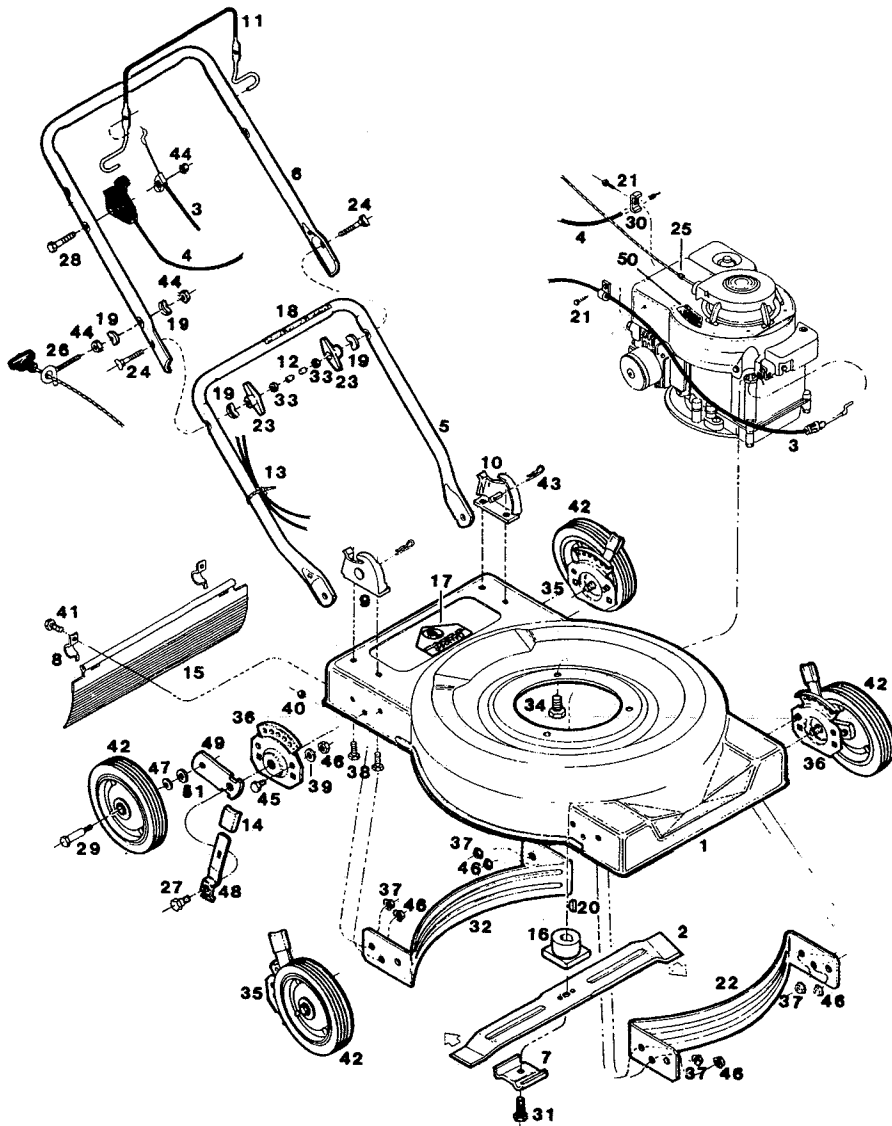

20" MULCHING ROTARY MOWER

MODEL: WM320-J

No Grass Catcher Needed

INDEX PART

NO.	NO.	DESCRIPTION
1	018747	Deck 20" Mulcher
2	030189	Blade - 20" Mulcher
3	052142	Cable - Engine/Blade Control (Snap-In Type)
4	051219	Control - Throttle
5	071563	Handle - Lower
6	071076	Handle - Upper
7	106336	Washer - Blade Adapter
8	106914	Clip - Trailing Shield
9	088369	Handle Bracket - R.H.
10	088377	Handle Bracket - L.H.
11	104687	Bail - Engine/Blade Control
12	110064	Bolt Cap - Plastic
13	110379	Cable Tie
14	114462	Plastic Tip - Setting Lever
15	114397	Trailing Shield - Plastic
16	133231	Blade Adapter
17	143115	Decal - Danger
18	144899	Decal - Starting Instructions
19	150201	Washer - Curved 5/16"
20	150276	Woodruff Key No. 6
21	150623	Screw - Self Tap #10 x 5/8
22	085878	Baffle - Front
23	113589	Wing Nut 5/16-18
24	151936	Bolt-Curved Head 5/16-18 x 2-1/4
25	152074	Rope Stop
26	152371	Rope Guide
27	153650	Shoulder Bolt - Height Adjuster
28	153874	Bolt - 1/4-20 x 2-1/4 Hex
29	157420	Wheel Bolt
30	150318	Clamp - Cable
31	162024	Bolt - Blade 3/8-24 x 1-1/4 Gr. 8
32	085886	Baffle - Rear
33	310045	Nut 5/16-18
34	457168	Bolt - 3/8-16 x 7/8 TDFM
35	428664	Back Plate - Height Adjuster R.H. Front L.H. Rear
36	428714	Back Plate - Height Adjuster L.H. Front R.H. Rear
37	451492	Nut - 3/8-16 Toplock Flange
38	457499	Bolt - 1/4-20 x 1/2 Thread Forming
39	462093	Washer - 1/4
40	452318	Nut #10-24 Hex Nylon Insert
41	458687	Bolt - #10-24 x 1/2
42	041772	Wheel - 8 x 1.75 Plastic
43	715011	Hairpin Cotter
44	715037	Nut - 1e/4-20 Keps
45	715045	Bolt - 1/4-20 x 3/4
46	715508	Locknut 1/4-20
47	715607	Washer - Belleville
48	776500	Setting Lever - Height Adjuster
49	777862	Wheel Lever - Height Adjuster
50	001461	Decal - Blade Warning
51	715417	Washer - Flat