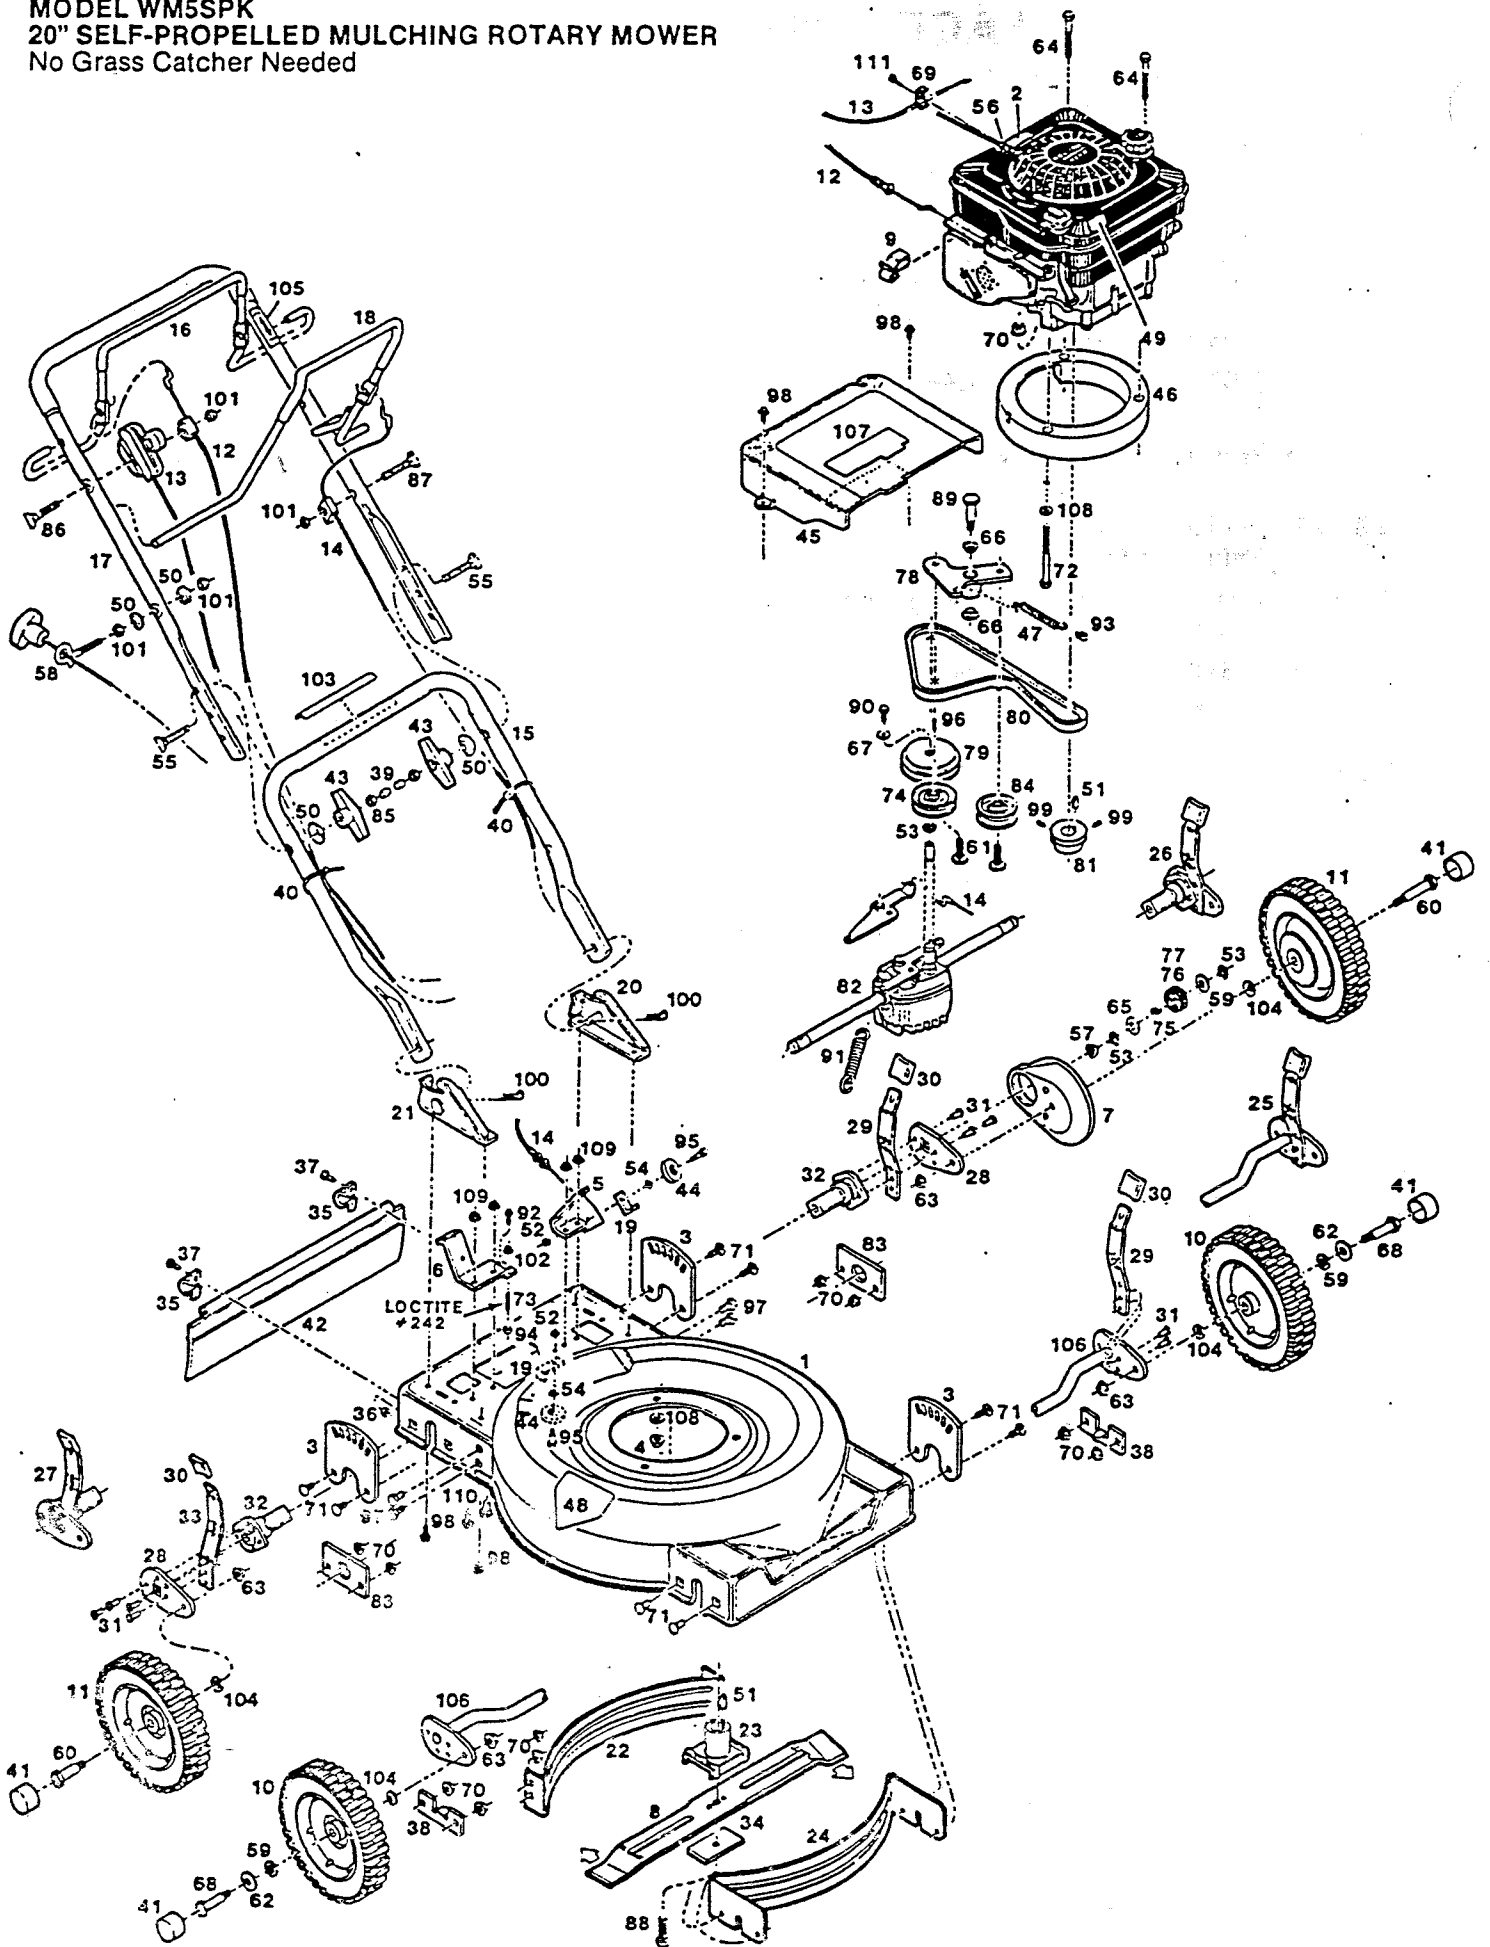

MODEL WM5SPK
20" SELF-PROPELLED MULCHING ROTARY MOWER
No Grass Catcher Needed

**MODEL WM5SPK
20" SELF-PROPELLED MULCHING ROTARY MOWER
No Grass Catcher Needed**

Index No.	Part No.	Description	Index No.	Part No.	Description
1	020156	Deck 20" Mulcher	57	152314	Washer - Spring
2	001206	Decal - Warning Blade Rotation	58	152371	Rope Guide
3	020289	Plate - Height Adjuster	59	152553	Washer - Flat 1/2
4	616342	Nut - 5/16-18 Center Lock	60	154328	Bolt - Wheel, Rear
5	019711	Bracket - Pulley Mounting	61	154369	Bolt - 3/8-16 x 1-1/4 Shaved Head
6	019729	Bracket - Trans Pulley	62	156075	Washer - Flat 1/2
7	020313	Cover - Drive Wheel	63	156406	Nut - Hex 3/8-16 Flange
8	030189	Blade - 20" Mulcher	64	156463	Bolt - Hex 5/16-18 x 2-3/4 Gr. 5
9	381442	Clip - Tinnerman	65	156638	Washer - Flat 1/2
10	041418	Wheel - Front 8"	66	156653	Bearing - Flange Nylon
11	041442	Wheel - Rear 8" w/Gear	67	156687	Washer - Flat #10
12	052209	Cable - Engine/Blade Control	68	157420	Bolt - Wheel, Front
13	052217	Cable - Throttle Control	69	157552	Clamp - Cable
14	052522	Cable - Drive Engagement	70	157610	Locknut - Flange 5/16-18
15	071563	Handle - Lower	71	158907	Bolt - Carriage 5/16-18 x 5/8
16	104687	Bail - Engine/Blade	72	163592	Bolt - 5/16-18 x 4
17	073247	Handle - Upper	73	163840	Stud - Short
18	085654	Bail - Ground Drive	74	170621	Pulley - Idler 2-1/4
19	087007	Bracket Cable Retainer	75	171041	Dog - Drive
20	087064	Bracket - Handle LH	76	171058	Gear - Drive RH
21	087072	Bracket - Handle RH	77	171066	Gear - Drive LH
22	087080	Baffle - Rear	78	171496	Arm - Idler
23	087114	Blade Adapter	79	171637	Sheave - Transmission
24	087288	Baffle - Front	80	171652	V-Belt
25	091538	Axle Assembly - Front	81	171660	Sheave - Engine
26	091595	Wheel Arm Assembly L.H. Rear	82	171678	Transmission Assembly
27	091603	Wheel Arm Assembly R.H. Rear	83	179176	Support - Wheel Hub
28	018952	Arm - Wheel	84	305367	Pulley - Idler V-Groove
29	085829	Lever - Height Adjuster L.H.	85	310045	Nut - 5/16-18
30	114462	Tip - Plastic	86	380550	Bolt - Curved Head 1/4-20 x 2-1/4
31	156257	Rivet - 1/4 x 5/8	87	150029	Bolt - Curved Head 1/4 x 1-1/2
32	179150	Hub - Wheel Arm	88	381624	Bolt - Blade 3/8-24 x 2 Gr. 8
33	088278	Lever - Height Adjuster R.H.	89	381665	Bolt - Shoulder
34	106005	Washer - Blade	90	381715	Bolt #10-24 x 5/8 Gr. 5
35	106914	Clip - Trailing Shield	91	381780	Spring - Transmission Return
36	452318	Nut - #10-24 Hex Nylon Insert	92	150326	Screw - #10-24 x 1/2 Hex Slot Head
37	458687	Bolt - #10-24 x 1/2	93	381889	Clip - "U" Tinnerman
38	109207	Bracket - Axle Front	94	382150	Spacer
39	110064	Cap - Plastic Bolt	95	382168	Bolt - Shoulder #10-24
40	110379	Cable Tie	96	446708	Key - Square
41	112045	Cap - Hub	97	159780	Bolt - Hex 5/16-18 x 5/8 Flange
42	114421	Trailing Shield - Plastic	98	457499	Bolt - 1/4-20 x 1/2 Thread Forming
43	113589	Knob - Handle	99	459669	Screw Set - 5/16-18 x 1/2
44	086702	Pulley - Drive Cable	100	715011	Hairpin Cotter
45	114108	Cover - Transmission	101	715037	Nut - 1/4-20 Keps
46	114132	Spacer - Engine	102	715334	Nut - #10-24 Keps
47	135665	Spring - Extension	103	715557	Decal - Starting Instructions
48	143115	Decal - Warning CPSC	104	715607	Washer - Belleville
49	148411	Decal - Warning Oil Overfill	105	794412	Decal - Drive Control
50	150201	Washer - Curved 5/16	106	019703	Assembly - Front Axle
51	150276	Woodruff Key #6	107	794974	Decal - Heat Reflector
52	150946	Nut - #10-24 Flange Top Lock	108	158212	Washer - 5/16
53	151282	Ring - Transmission Ring	109	715078	Nut - 1/4-20 Flange Lock
54	382242	Washer - Belleville	110	457044	Bolt - 1/4-20 x 1/2
55	151936	Bolt - Curved Head 5/16-18 x 2-1/4	111	150623	Screw - Hex Slotted #10 x 5/8
56	152074	Rope Stop			