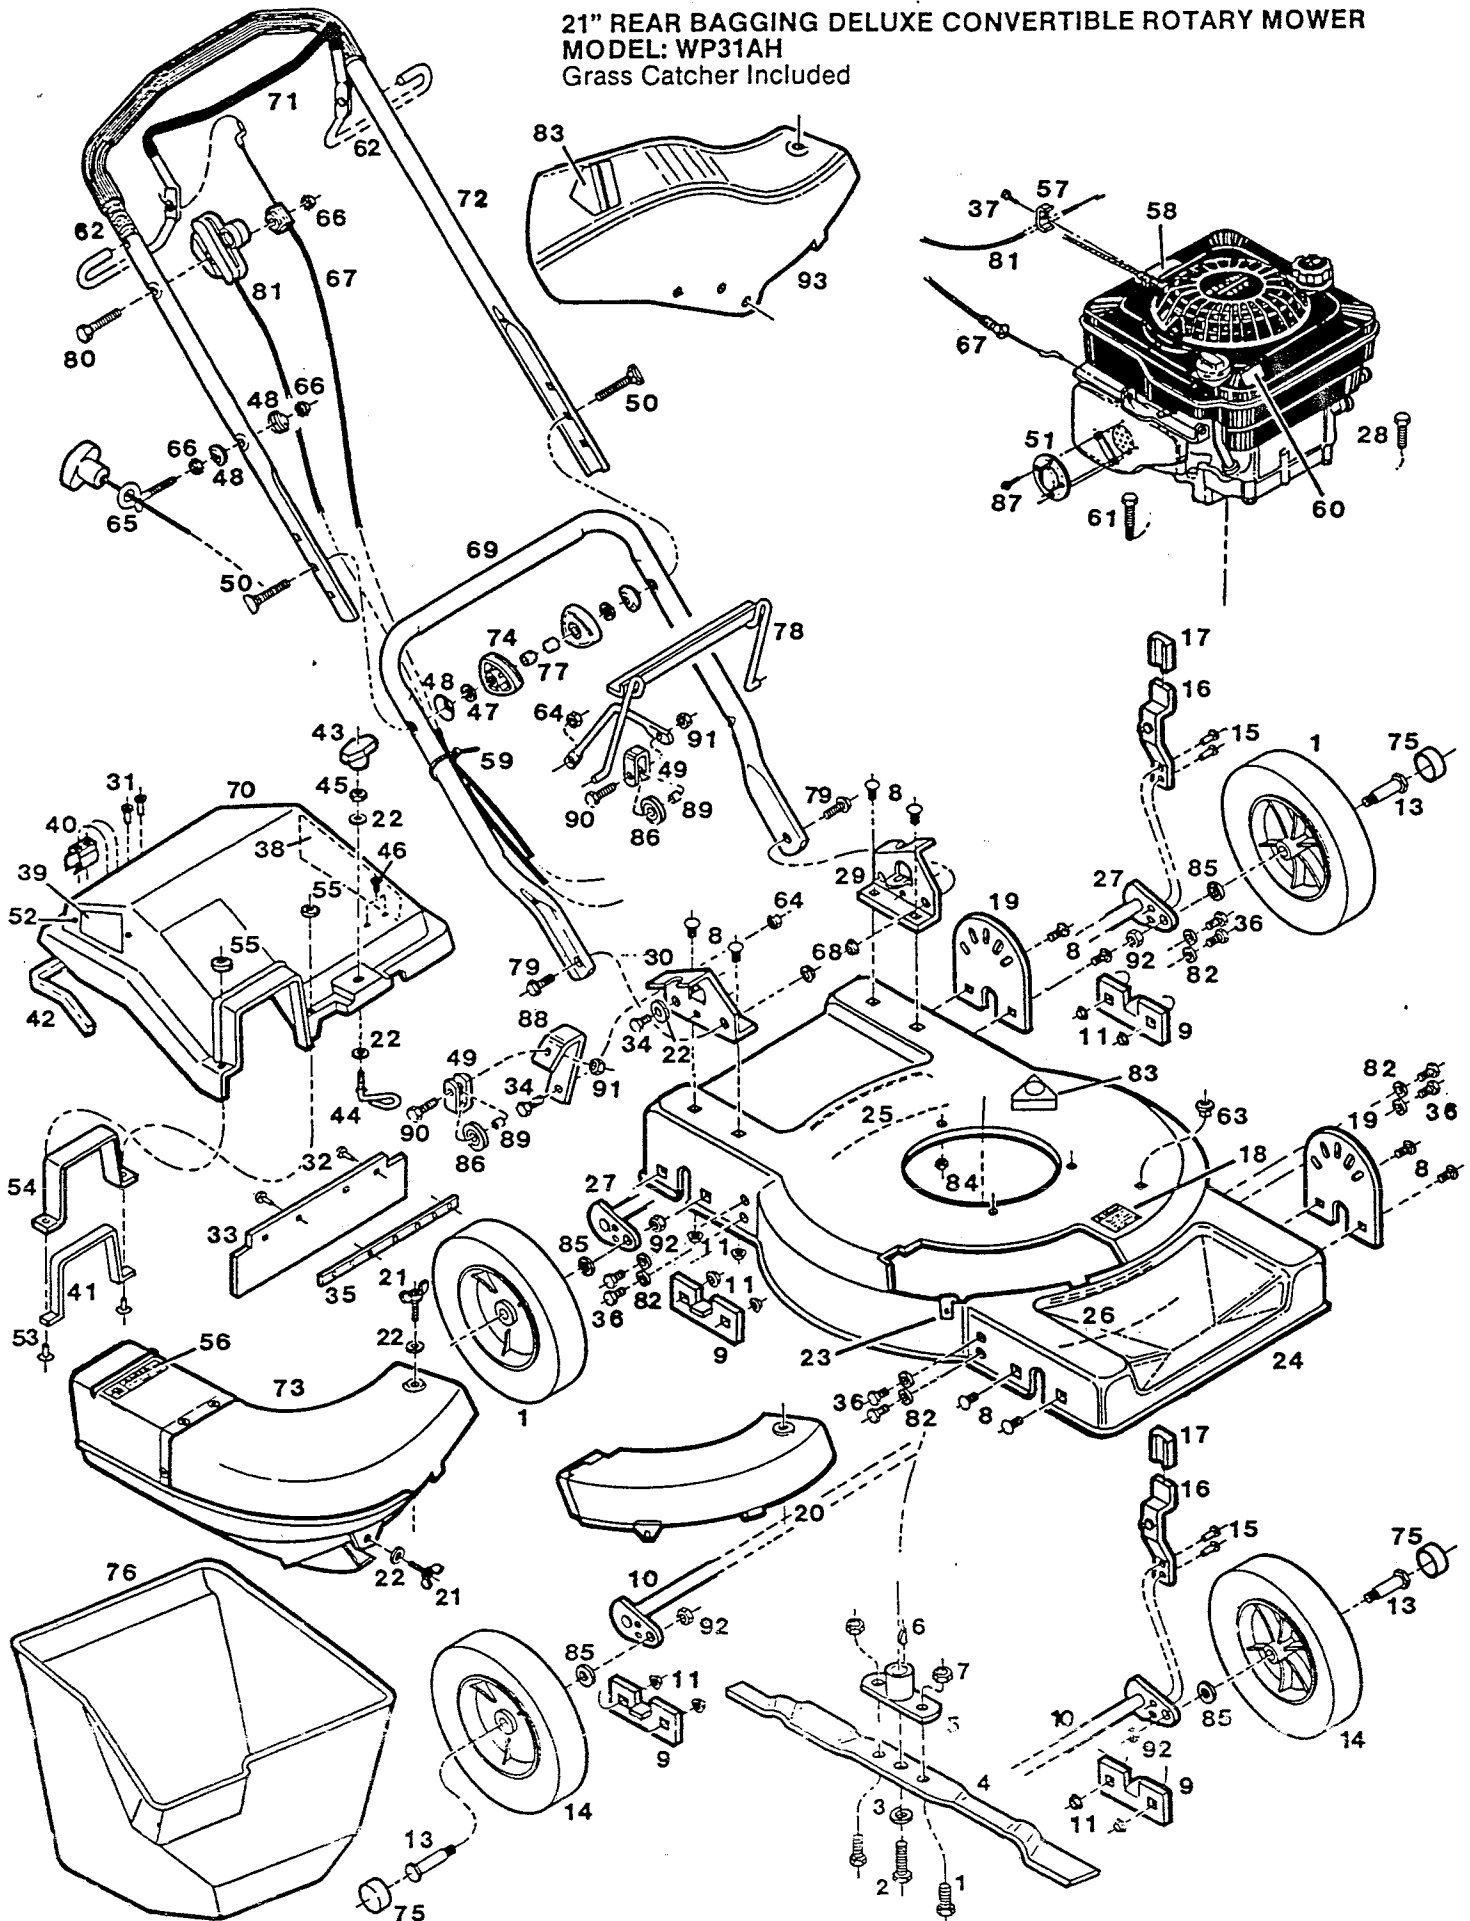

21" REAR BAGGING DELUXE CONVERTIBLE ROTARY MOWER
MODEL: WP31AH
Grass Catcher Included

**21" REAR BAGGING DELUXE CONVERTIBLE ROTARY MOWER
MODEL: WP31AH
Grass Catcher Included**

Item No.	Part No.	Description	Item No.	Part No.	Description
1	457176	Bolt - 3/8-16 x 1-1/4 Gr. 5	48	150201	Washer - Curved 5/16
2	156232	Bolt - Blade	49	085464	Bracket - Starter Rope
3	615674	Lockwasher - Split 1/2	50.	151936	Bolt - Curved Head 5/16-18 x 2-1/4
4	030528	Blade - 21	51	085498	Deflector - Exhaust
5	109256	Coupling - Blade	52	156331	Rivet - Nylon 3/16
6	150276	Key - Woodruff #6	53	156810	Rivet - Spec. Pop 3/16
7	715086	Locknut - Hex 3/8-16	54	109504	Support - Chute Opening
8	158907	Bolt - Carriage 5/16-18 x 5/8	55	715136	Washer - Flat #10
9	109207	Bracket - Axle	56	001800	Decal - Catcher Warning
10	018473	Axle Assembly - Front	57	150318	Clamp - Cable
11	157610	Locknut - Flange 5/16-18	58	001206	Decal - Blade Rotation Warning
12	151613	Bolt - Hex Sems #10 - 32 x 3/8	59	110379	Tie - Cable
13	150730	Bolt - Wheel	60	148411	Decal - Warning Oil Overfill
14	041426	Wheel	61	163600	Bolt - Hex 5/16-18 x 2-1/2
15	156257	Rivet - Pop 1/4 x 3/8	62	760074	Decal - Engine Control
16	091470	Lever - Height Adjustment	63	156422	Insert - Plastic 1/4
17	111559	Tip - Plastic Lever	64	715508	Nut - 1/4-20
18	001818	Decal - Chute Warning	65	152371	Guide - Upper Rope
19	024844	Plate - Back	66	715037	Nut - Hex Keps 1/4-20
20	112052	Cover - Deck	67	052209	Cable - Bail
21	156265	Screw - Wing 1/4-20 x 3/4	68	451492	Nut - Flange Top Lock 3/8-16
22	615690	Washer - Flat 1/4	69	072405	Handle - Lower
23	156281	Nut - Speed 1/4	70	111997	Top - Catcher
24	024802	Deck - Push 21	71	109298	Bail - Coated Black
25	085662	Baffle - Rear	72	072983	Handle - Upper w/Foam Grip
26	024885	Baffle - Front	73	129015	Cover - Body Assembly - Chute
27	018481	Axle Assembly - Rear	74	744284	Knob - Handle
28	156968	Bolt - Hex 5/16-18 x 1-1/4 Gr. 5	75	672345	Cap - Hub
29	024869	Bracket - Handle LH	76	129023	Frame & Bag Assembly
30	018127	Bracket - Handle RH	77	110064	Cap - Plastic Bolt
31	156349	Rivet - Pop 1/8 x 1/4	78	017921	Support - Catcher
32	715243	Rivet - Pop 3/16 x 1/8	79	156414	Bolt - Hex Flange 3/8 x 1
33	113878	Shield - Trailing	80	153874	Bolt - Hex 1/4-20 x 2-1/4
34	449587	Bolt - Hex 1/4-20 x 5/8	81	051235	Control - Throttle
35	109496	Strip - Backing	82	715185	Washer - Flat 5/16
36	450437	Bolt - Hex 5/16-18 x 5/8 Gr. 5	83	143115	Decal - Warning CPSC
37	150623	Screw - Hex Slotted #10 x 5/8	84	715490	Locknut - 5/16-18
38	112011	Screen - Large	85	715607	Washer - 3/8 Belleville
39	112029	Screen - Small	86	113837	Pulley - Plastic
40	111963	Clip - Handle	87	120048	Screw - #8-32 x 3/8
41	134445	Seal - Door	88	178848	Bracket - Pulley Support
42	134452	Seal - Bag	89	380634	Spacer - 1/4 x 1/2
43	156299	Knob Catcher	90	380949	Screw - #10-24 x 1
44	156307	Shaft - Connecting	91	452318	Nut - #10-24 Lock
45	310052	Nut - Hex 1/4-20	92	715524	Nut - 3/8-16 Jam
46	152694	Plug - Push	93	160853	Chute - Side Discharge (OPTIONAL)
47	153510	Lockwasher - Internal Tooth 5/16			