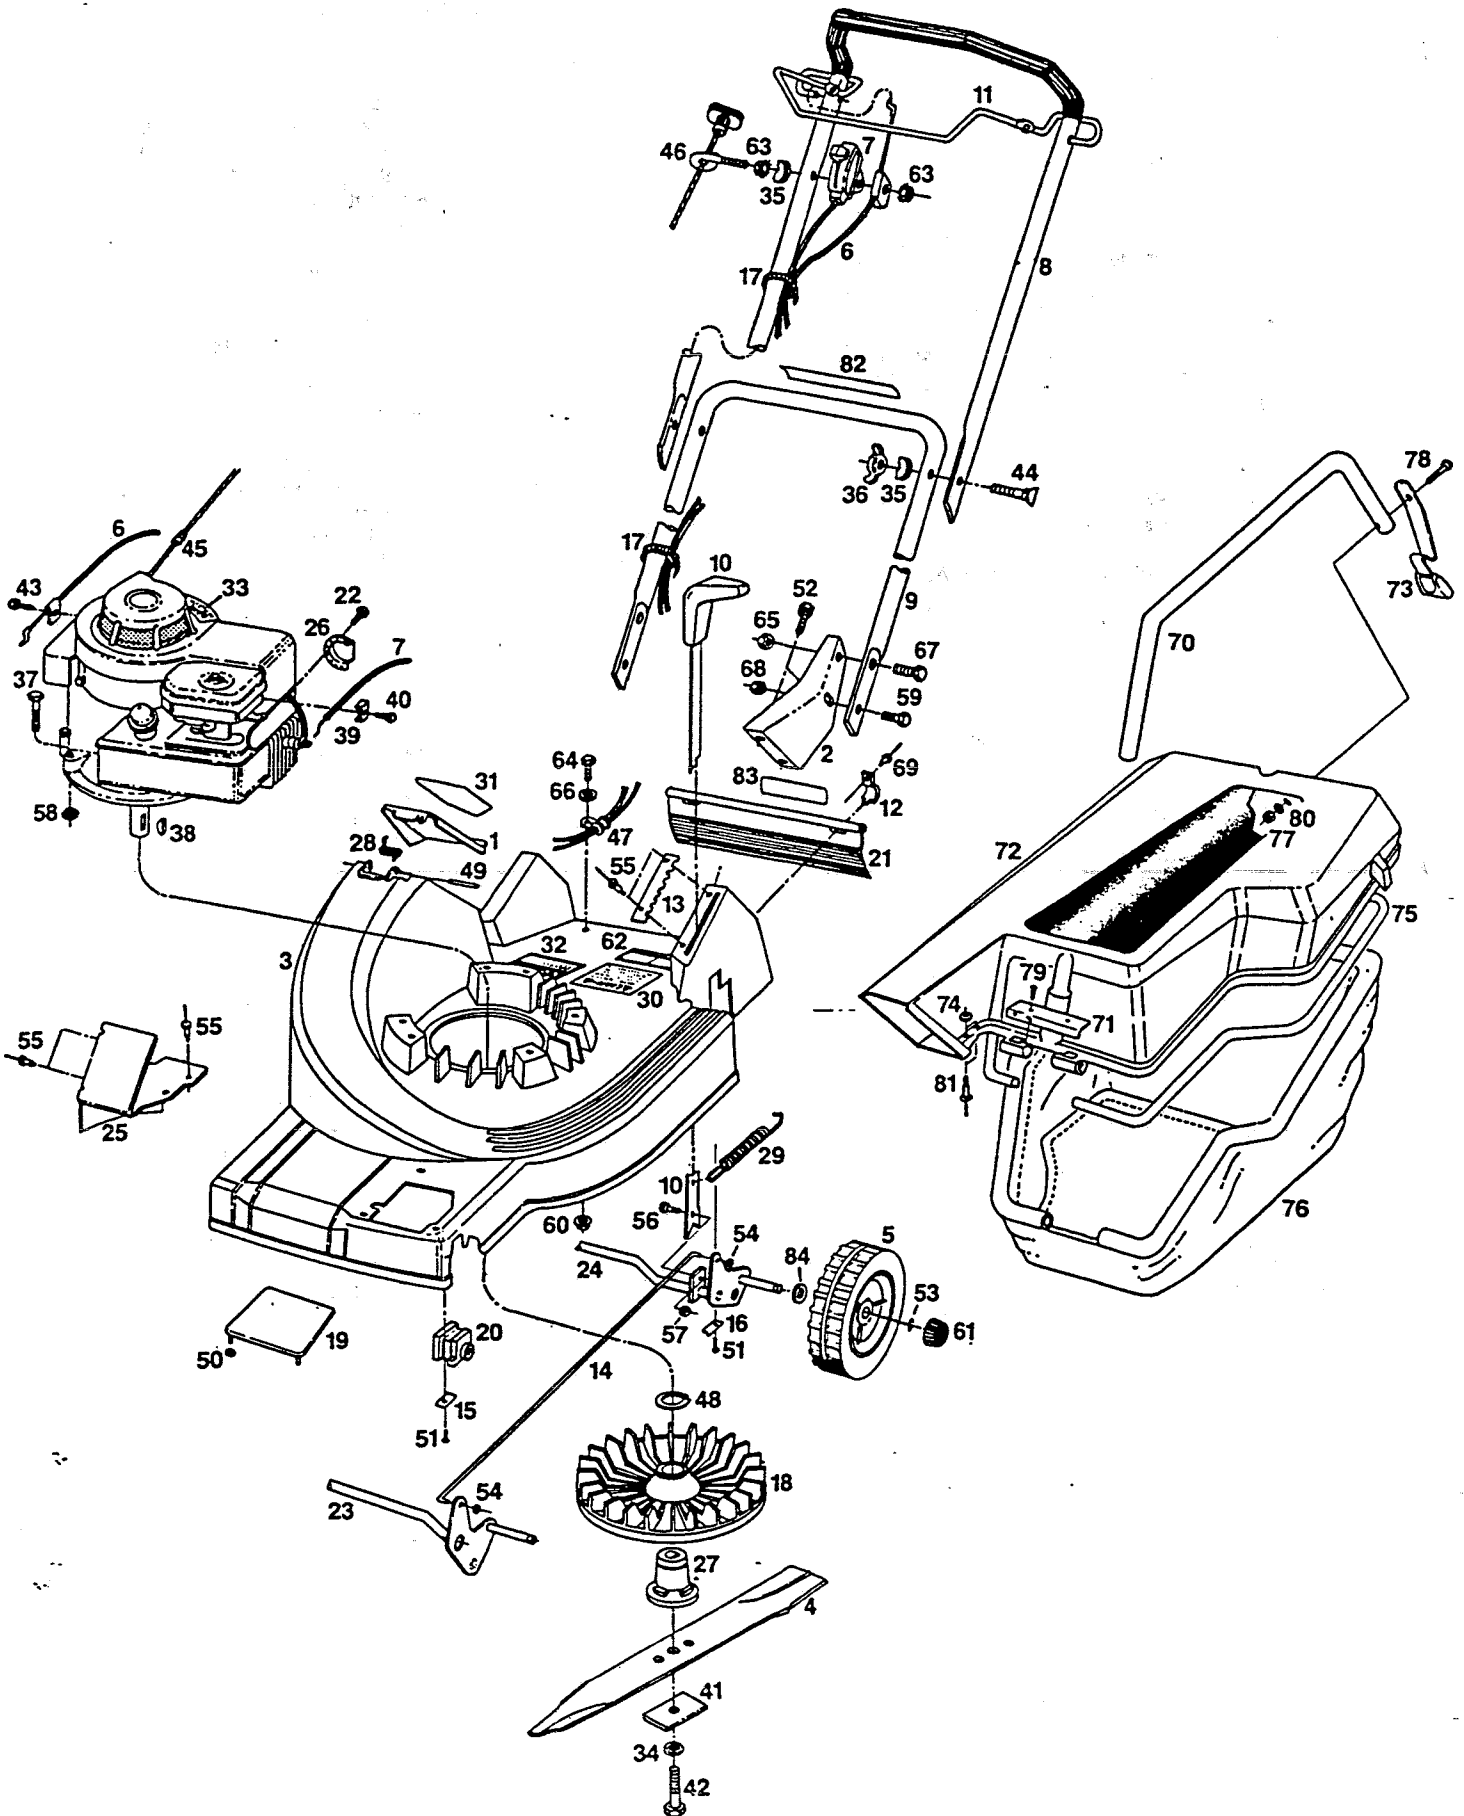

18" Rear Bagging Rotary Mower WRB182

18" Rear Bagging Rotary Mower

WRB182

PARTS LIST

INDEX NO.	PART NO.	DESCRIPTION	INDEX NO.	PART NO.	DESCRIPTION
1	029579	Door - Rear *	43	151613	Screw #10-32 x 3/8 SEMS
2	029587	Handle Mounting Bracket	44	151928	Curved Head Bolt 5/16-18x1 1/4
3	029603	Deck - 18" Rear Bagger	45	152074	Rope Stop
4	030452	Blade - 18" Rear Bagger	46	152629	Rope Guide
5	041186	Wheel 8 x 1.75 - Plastic	47	152884	Strain Relief - Cable
6	050872	Control - Engine/Blade *	48	153957	Snap Ring - Blade/Impeller Hub
7	050880	Control - Throttle	49	153965	Pin - Door 3/16-2"
8	071159	Handle - Upper with Cushion Grip	50	153973	Retainer - Push On - Deck Cover
	071142	Handle - Upper **	51	153981	Screw - Thread Forming-M5x3/8
9	071829	Handle - Lower	52	153999	Bolt Hex Head - Thread Forming
10	090795	Lever - Height Adjuster	53	154005	E-Ring Axle
11	104745	Control - Engine/Blade Crossbar *	54	154013	Retainer - Push On-Connecting Rod
12	106914	Clip - Trailing Shield	55	154021	Rivet Pop 5/32
13	107664	Plate - Index - Height Adjuster	56	154054	Screw
14	107698	Rod Connecting - Height Adjuster	57	154062	Nut
15	107704	Plate - Front Axle Support	58	310151	Nut Hex 5/16-18 Nylok
16	107714	Plate - Rear Axle Support	59	312058	Bolt Hex Head 5/16-18 x 1
17	110379	Cable Tie	60	451419	Nut Flange 1/4-20 Toplock
18	111658	Impeller	61	672345	Hub Cap - Wheel
19	111666	Cover - Deck Opening	62	714170	Decal - Rating Plate
20	111682	Bushing - Front Axle	63	715037	Nut Hex 1/4-20 Keps
21	111740	Trailing Shield	64	715045	Bolt Hex Head 1/4-20 x 3/4
22	120048	Screw - Muffler Deflector	65	715086	Nut Hex 3/8-16 Toplock
23	127423	Front Axle Assembly	66	715400	Washer Flat 1/4
24	127431	Rear Axle Assembly	67	715326	Bolt Hex Head 3/8-16 x 1
25	127464	Baffle Assembly Rear	68	715490	Nut Hex 5/16-18 Toplock
26	133488	Deflector - Muffler	69	764225	Rivet Pop 3/16
27	133678	Blade/Impeller Hub	70	071803	Handle - Catcher
28	133686	Spring - Rear Door	71	107789	Bracket
29	133702	Spring - Height Adjuster	72	111674	Catcher Housing - Upper Plastic
30	142661	Decal - Safety Rules	73	133694	Latch - Catcher
31	144063	Decal - Danger	74	154039	Washer Flat 1/8
32	144162	Decal - Caution	75	160713	Frame - Catcher
33	144204	Decal - Blade Warning	76	160721	Catcher - Bottom - Cloth
34	150185	Washer 3/8 Split Lock	77	452318	Nut Hex #10-24 Nylok
35	150201	Washer - Curved 5/16	78	459370	Screw #10-24 x 1 1/2 Round Head
36	150235	Wingnut - 5/16-18	79	459685	Screw #10-5/8 Self Tapping
37	150250	Bolt Hex Nut - 5/16-18 x 1 1/2	80	715136	Washer Flat #10
38	150276	Woodruff Key #6	81	816017	Rivet Pop 1/8
39	150318	Clamp - Cable	82	144889	Decal - Zone Start
40	150623	Screw #10x5/8 Self Tapping	83	146589	Decal - Trailing Shield
41	106005	Washer - Blade	84	311043	Washer
42	150987	Bolt Hex Head 3/8-24x2 1/4 - Grade 5			