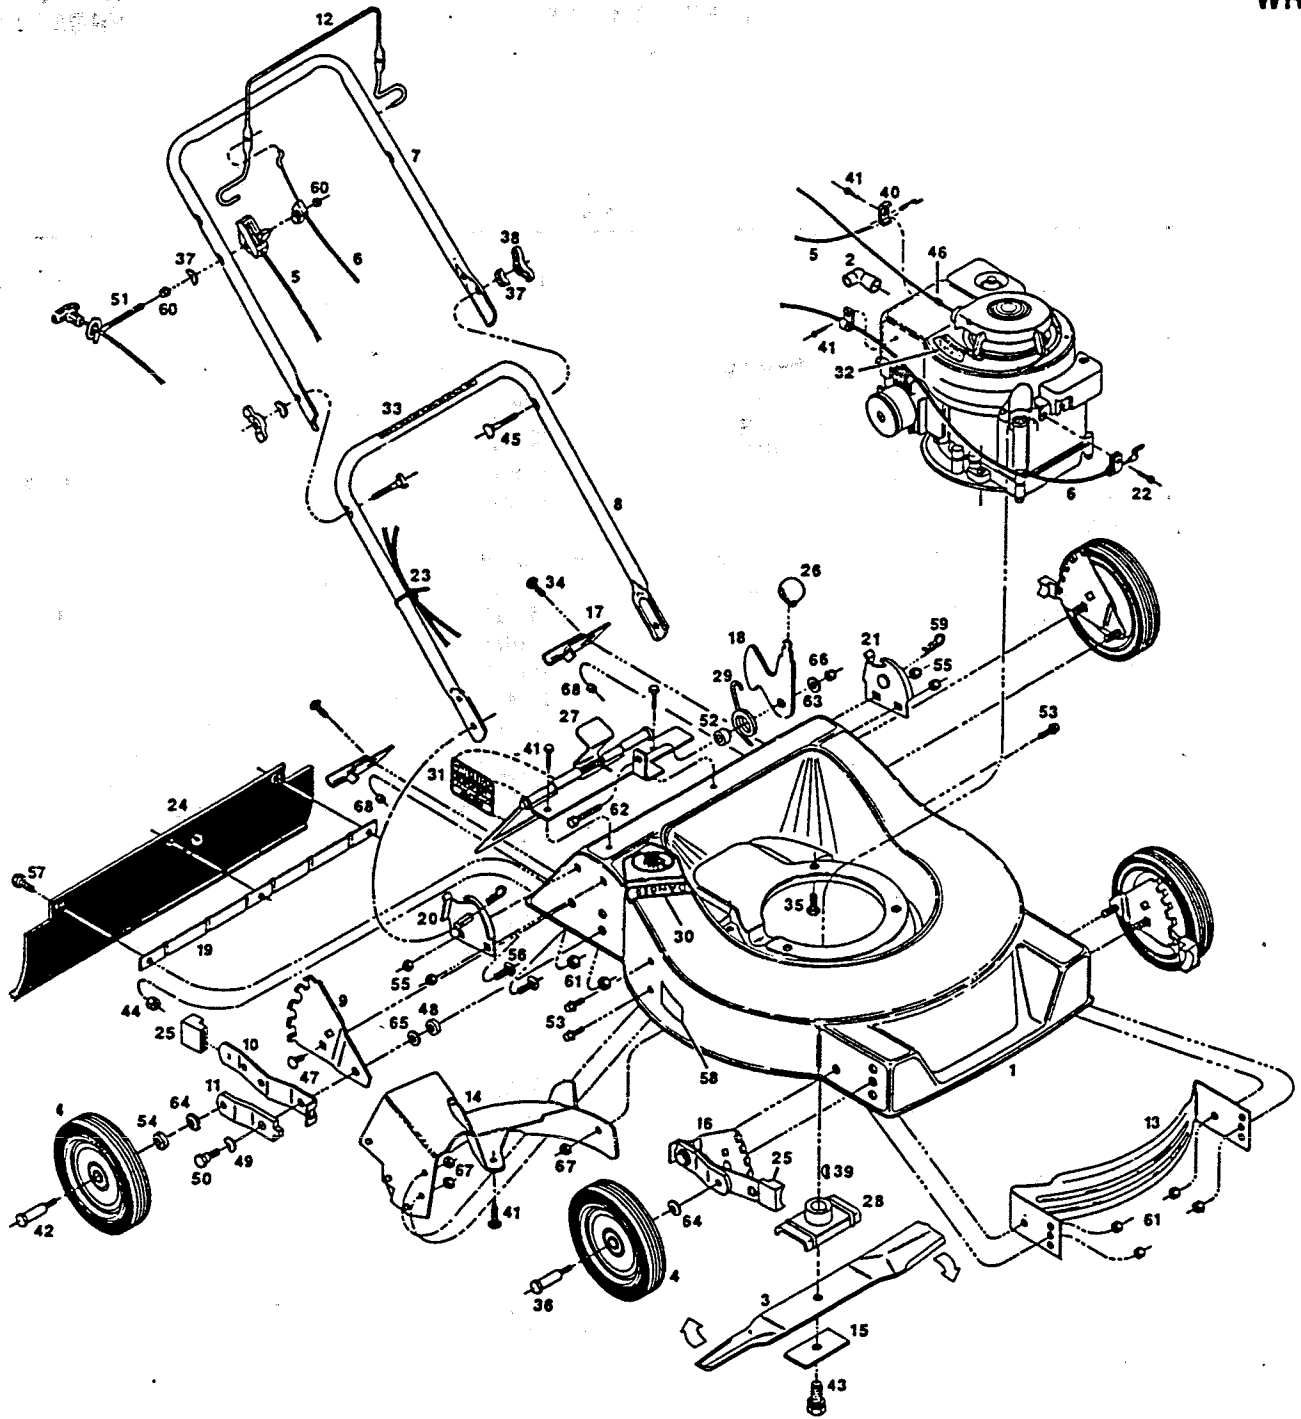

21" Rear Bagging Mower WRB21D

21" Rear Bagging Mower WRB21D

PARTS LIST

Index No.	Part No.	Description	Index No.	Part No.	Description
1	028746	Deck—21"	31	144162	Decal—Door Caution
2	110833	Cover-Spark Plug	32	144204	Decal—Blade Warning
3	030338	Blade—21"	33	144899	Decal—Starting Instructions
4		Wheel Assemblies*	34	150011	Bolt—Carriage 1/4-20 x 5/8 Gr.5
	040733	8" Plastic-White-Slick-Nylon Bearing	35	457168	Bolt—3/8-16 x 7/8 Thread Forming
	040741	8" Plastic-White-Cog-Nylon Bearing	36	150060	Shoulder Bolt—Wheel Front
	040030	8" Plastic-White-Rib-Roller Bearing	37	150201	Washer—Curved 5/16
	040303	8" Plastic-White-Cog-Roller Bearing	38	150235	Wing Nut 5/16-18
	040451	8" Steel-White-Rib-Ball Bearing	39	150276	Woodruff Key #6
	040634	8" Steel-White-Cog-Ball Bearing	40	150318	Cable Clamp
	041111	8"Steel-White-Rib-Flange Bearing	41	150623	Screw—Hex Head Sheet Metal #10 x 5/8
	040857	8" Plastic-White-Diamond-Nylon Bearing	42	150730	Shoulder Bolt—Wheel Rear
	040865	8" Plastic-White-Diamond-Roller Bearing	43	152496	Bolt—Blade 3/8-24 x 1 Gr. 5
5	051078	Control—Throttle w/Cable	44	452318	Locknut—10-24 Hex
6	050989	Cable—Engine/Blade Control	45	151928	Bolt—Curved Head Crg 5/16-18 x 1-3/4
7	071076	Handle—Upper	46	152074	Rope Stop
8	071449	Handle—Lower	47	152405	Bolt—Carriage 3/8-16 x 3/4
9	090589	Back Plate—Height Adjuster	48	152413	Washer—Plastic—Height Adjuster
10	090613	Setting Lever—Height Adjuster	49	152421	Washer—Spring—Height Adjuster
11	090977	Wheel Lever—Height Adjuster	50	153643	Shoulder Bolt—Height Adjuster
12	104687	Bail—Engine/Blade Control	51	152629	Rope Guide
13	105825	Baffle—Front	52	152637	Spacer—Catcher Latch
14	127191	Baffle Assembly-Rear	53	152660	Bolt—Hex Washer Head 1/4-20 x 1/2
15	106005	Blade Washer	54	152686	Spacer—Rear Wheel
16	128686	Height Adjuster Assembly	55	310151	Locknut—5/16-18 Nylok
17	106930	Catcher Frame Bracket	56	313510	Bolt—Carriage 5/16-18 x 3/4
18	108324	Catcher Latch	57	458687	Bolt—Hex Head 10-24 x 1/2
19	107151	Trailing Shield Mounting Strip	58	714170	Decal—Rating Plate
20	106807	Handle Bracket—Right Hand	59	715011	Hitch Pin #3
21	106815	Handle Bracket—Left Hand	60	715037	Locknut 1/4-20 Keps
22	151613	Screw—Hex Washer Head 10-32 x 3/8	61	715086	Locknut 3/8-16 Top
23	110379	Cable Tie	62	715292	Bolt—Hex Head 1/4-20 x 1
24	111625	Trailing Shield—Plastic	63	715300	Washer 1/4"
25	111260	Plastic Tip-Height Adjuster	64	715607	Washer—Spring Wheel
26	111369	Knob—Catcher Latch	65	715417	Washer—3/8 SAE
27	127167	Door Assembly	66	715508	Locknut 1/4-20 Top
28	126466	Blade Adapter	67	451419	Locknut 1/4-20 Flanged Top
29	133371	Torsion Spring—Catcher Latch	68	715078	Nut—Flange Whiz 1/4-20
30	143115	Decal—Danger