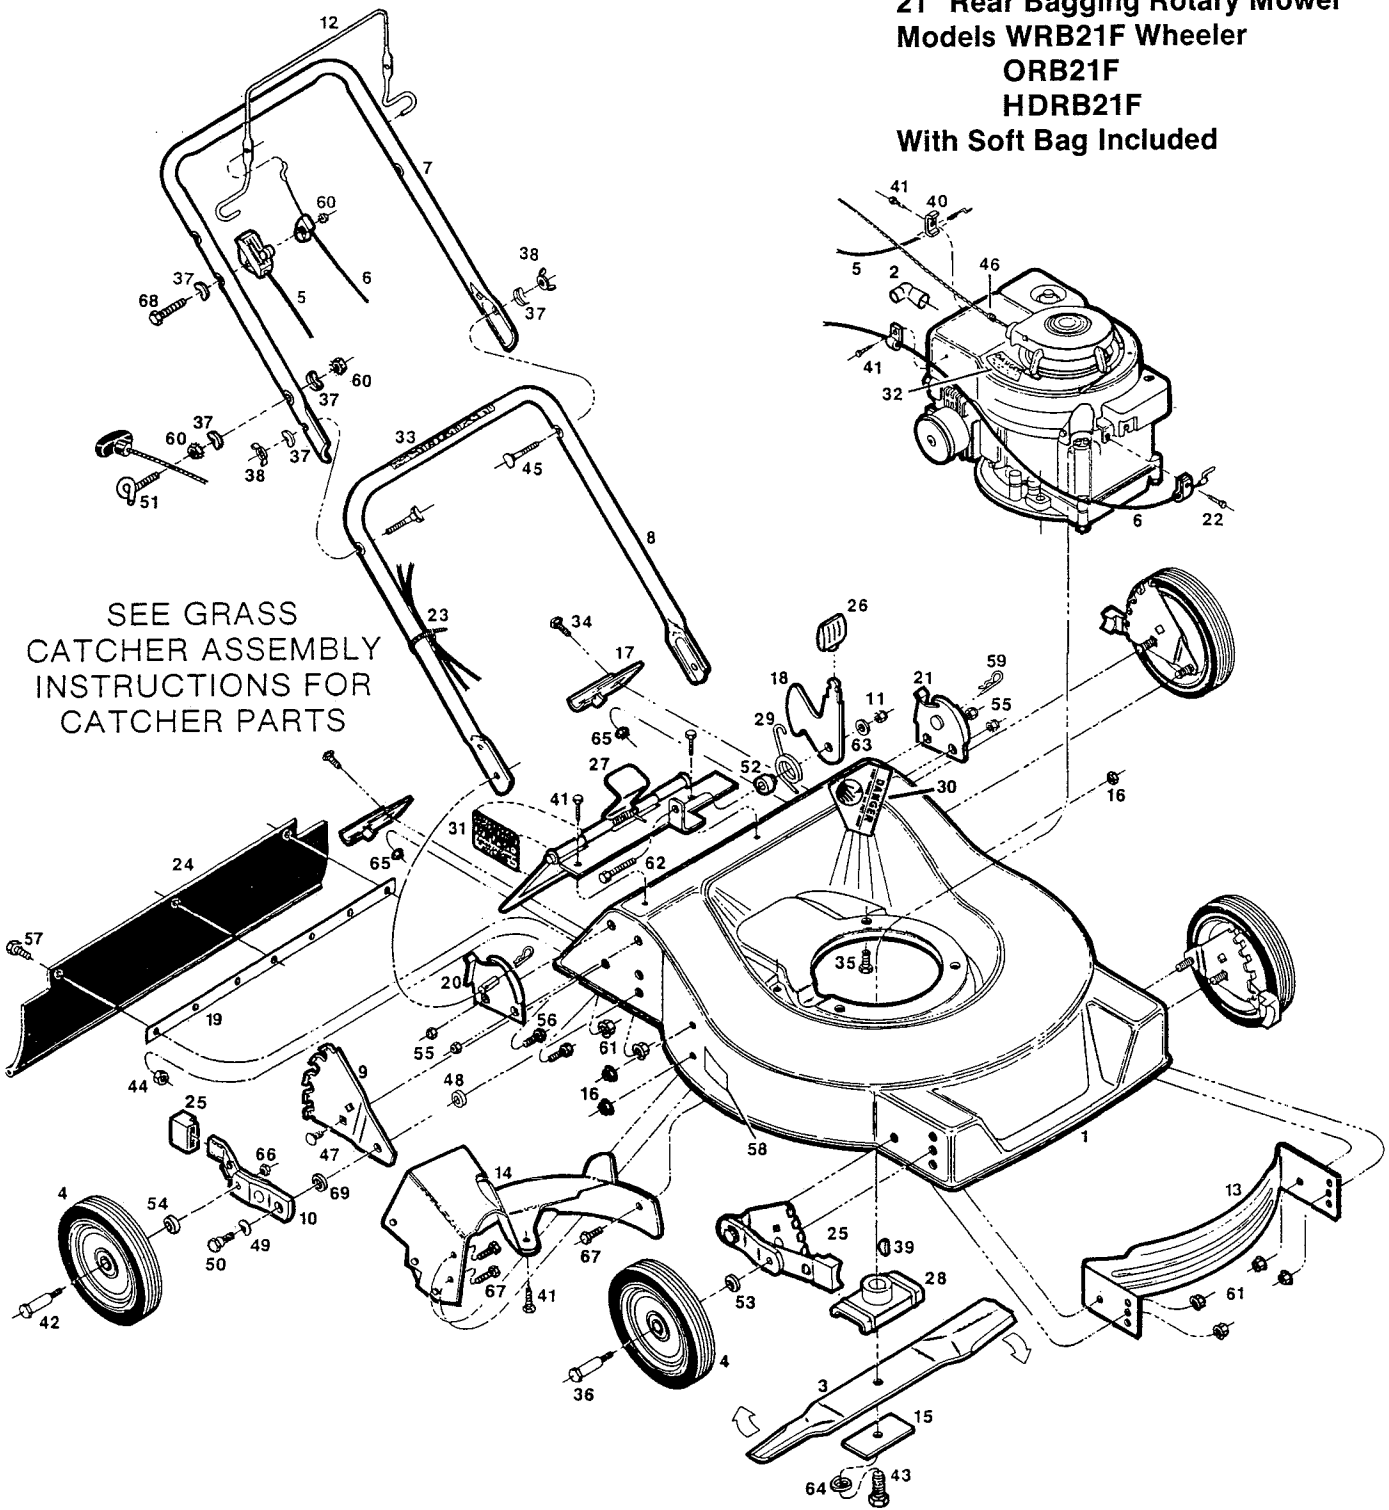

**21" Rear Bagging Rotary Mower
Models WRB21F Wheeler
ORB21F
HDRB21F
With Soft Bag Included**

SEE GRASS
CATCHER ASSEMBLY
INSTRUCTIONS FOR
CATCHER PARTS

NOTE: PARTS ARE RIGHT OR LEFT HAND AS VIEWED FROM THE OPERATOR POSITION.

* INDICATES OPTIONAL EQUIPMENT

**21" Rear Bagging Rotary
Models WRB21F Wheeler
ORB21F
HDRB21F
With Soft Bag Included**

Index No.	Part No.	Description
1	013441	Deck—21"
2	110833	Cover-Spark Plug
3	030338	Blade—21"
4		Wheel Assemblies•
	040733	8" Plastic-White-Slick-Nylon Bearing
	040741	8" Plastic-White-Cog-Nylon Bearing
	040030	8" Plastic-White-Rib-Roller Bearing
	040303	8" Plastic-White-Cog-Roller Bearing
	040451	8" Steel-White-Rib-Ball Bearing
	040634	8" Steel-White-Cog-Ball Bearing
	041111	8" Steel-White-Rib-Flange Bearing
	040857	8" Plastic-White-Diamond-Nylon Bearing
	040865	8" Plastic-White-Diamond-Roller Bearing
5	051227	Control—Throttle w/Cable
6	051482	Cable—Engine/Blade Control*
7	071076	Handle—Upper
8	071449	Handle—Lower
9	090589	Back Plate—Height Adjuster
10	091033	Wheel Arm Assy
11	715508	Locknut 1/4-20 Top
12	104687	Bail—Engine/Blade Control*
13	105825	Baffle—Front
14	127191	Baffle Assembly-Rear
15	106005	Blade Washer
16	451419	Locknut 1/4-20 Flanged Top
17	109546	Catcher Frame Bracket
18	108324	Catcher Latch
19	109496	Trailing Shield Mounting Strip
20	097162	Handle Bracket—Right Hand
21	097170	Handle Bracket—Left Hand
22	151613	Screw—Hex Washer Head 10-32 x 3/8
23	110379	Cable Tie
24	111625	Trailing Shield—Plastic*
25	112540	Plastic Tip-Height Adjuster
26	111724	Knob—Catcher Latch
27	127167	Door Assembly*
28	126466	Blade Adapter
29	133371	Torsion Spring—Catcher Latch