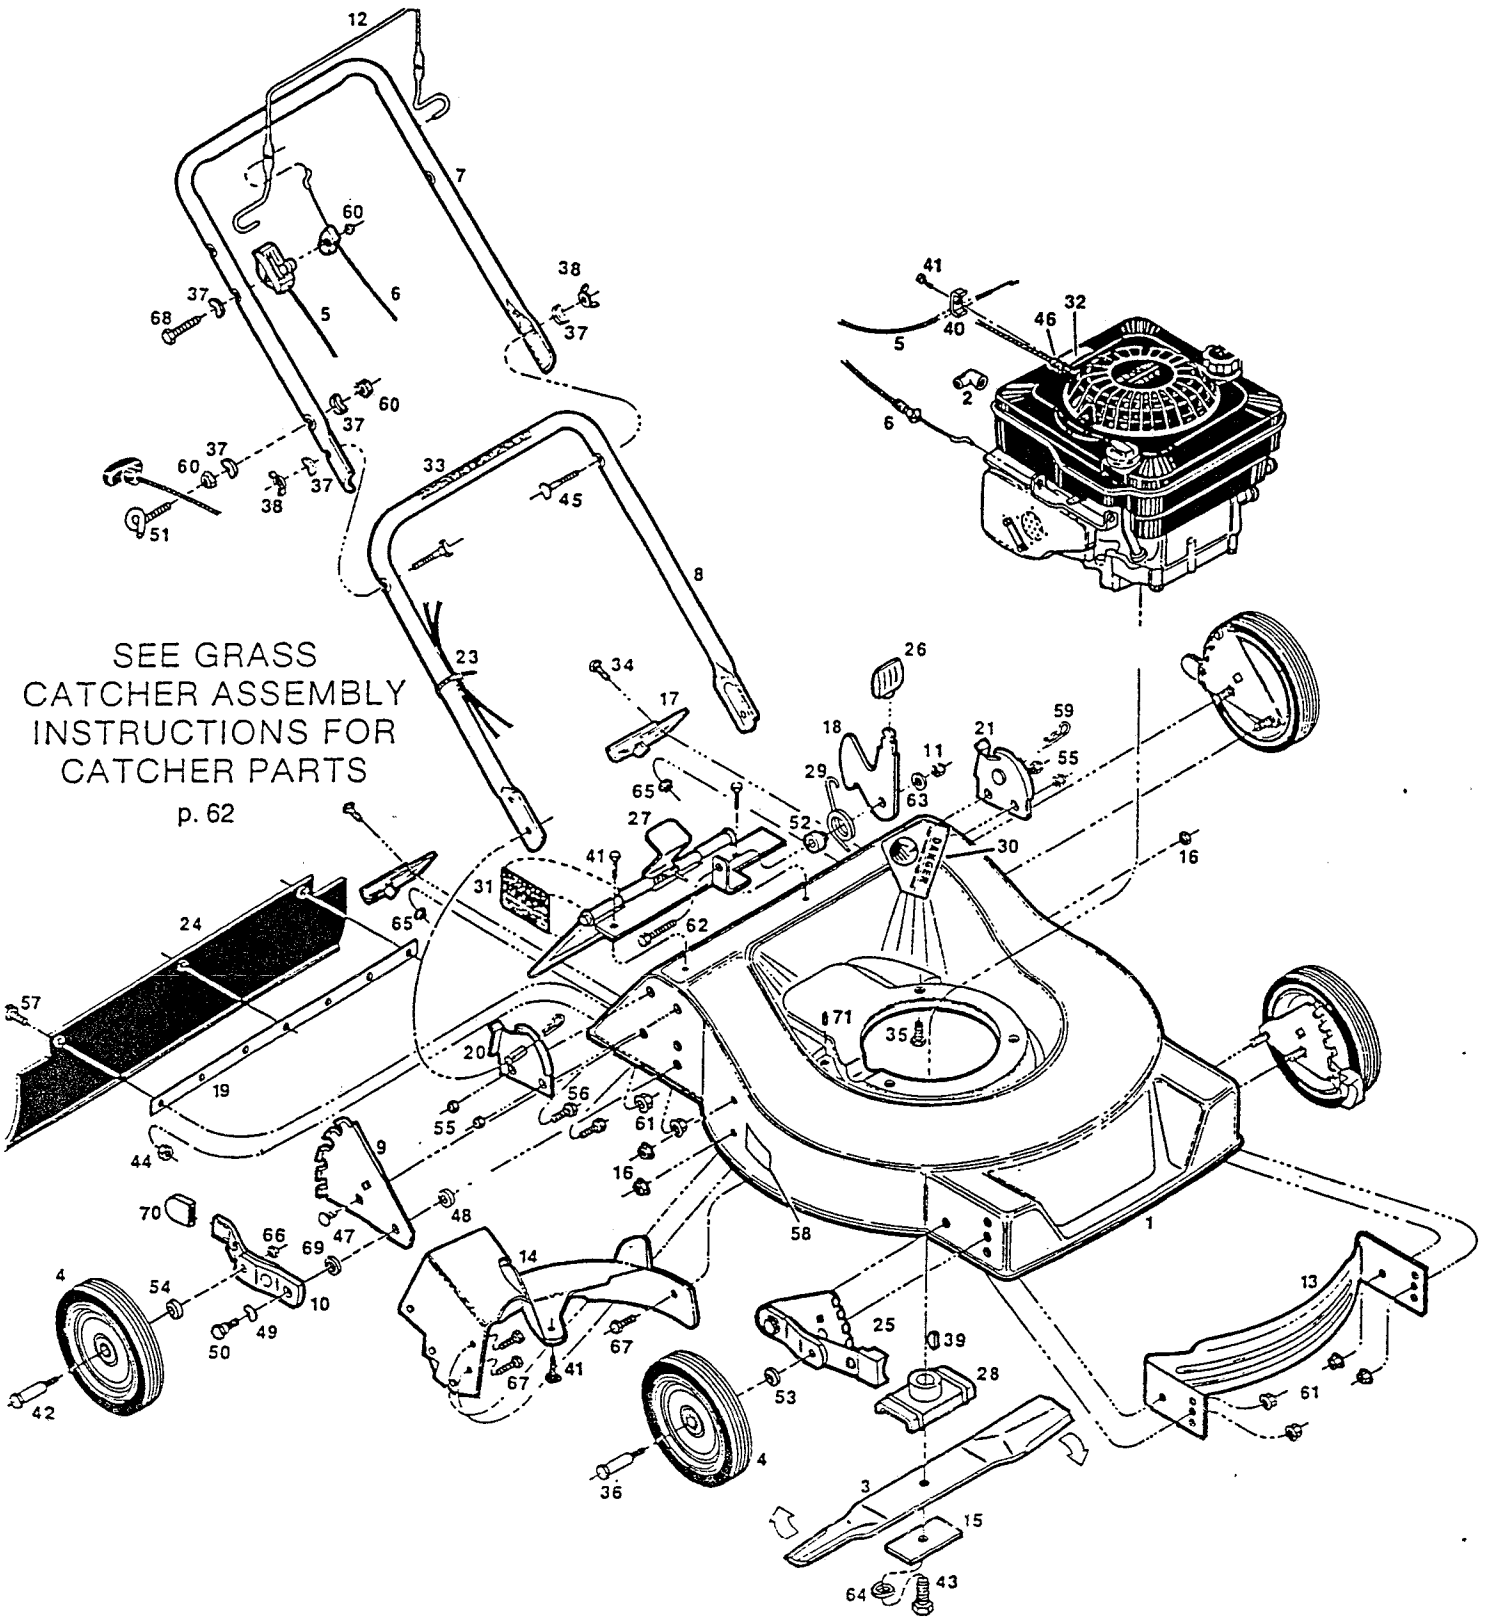

21" REAR BAGGING ROTARY MOWER
MODEL: WRB4Q21H
Grass Catcher Included: See p. 62

SEE GRASS
CATCHER ASSEMBLY
INSTRUCTIONS FOR
CATCHER PARTS
p. 62

21" REAR BAGGING ROTARY MOWER

MODEL: WRB4Q21H

Grass Catcher Included: See p. 62

Index No.	Part No.	Description	Index No.	Part No.	Description
1	018630	Deck—21"	34	150011	Bolt—Carriage 1/4-20 x 5/8 Gr. 5
2	110833	Cover-Spark Plug	35	457168	Bolt—3/8-16 x 7/8 Thread Forming
3	030338	Blade—21"	36	150730	Shoulder Bolt—Wheel Front
4		Wheel Assemblies*	37	150201	Washer—Curved 5/16
	040741	8" Plastic-White-Cog-Nylon Bearing	38	150235	Wing Nut 5/16-18
	041111	8" Steel-White-Rib-Flange Bearing	39	150276	Woodruff Key #6
	040857	8" Plastic-White-Diamond-Nylon Bearing	40	150318	Cable Clamp
	042432	8" Plastic-White-Diamond (3-spoke)	41	150623	Screw—Hex Head Sheet Metal #10 x 5/8
5	052019	Control—Throttle w/Cable	42	156133	Shoulder Bolt—Wheel Rear
6	052134	Cable—Engine/Blade Control	43	157255	Bolt—Blade 3/8-24 x 1 Gr. 5
7	071084	Handle—Upper	44	452318	Locknut—10-24 Hex
8	071449	Handle—Lower	45	151928	Bolt—Curved Head Crg 5/16-18 x 1-3/4
9	091249	Back Plate—Height Adjuster	46	152074	Rope Stop
10	085019	Wheel Arm Assy	47	152405	Bolt—Carriage 3/8-16 x 3/4
11	715508	Locknut 1/4-20 Top	48	156182	Washer—Plastic—Height Adjuster
12	10¹ 787	Bail—Engine/Blade Control	49	152421	Washer—Spring—Height Adjuster
13	10¹ 325	Baffle—Front	50	156125	Shoulder Bolt—Height Adjuster
14	085100	Baffle Assembly-Rear	51	152371	Rope Guide
15	106005	Blade Washer	52	152637	Spacer—Catcher Latch
16	451419	Locknut 1/4-20 Flanged Top	53	715607	Washer - 3/8 Belleville
17	109546	Catcher Frame Bracket	54	152686	Spacer—Rear Wheel
18	108324	Catcher Latch	55	310151	Locknut—5/16-18 Nylok
19	109496	Trailing Shield Mounting Strip	56	450346	Bolt-5/16-18 x 3/4
20	097162	Handle Bracket—Right Hand	57	458687	Bolt—Hex Head 10-24 x 1/2
21	097170	Handle Bracket—Left Hand	58	714170	Decal—Rating Plate
22	151613	Screw—Hex Washer Head 10-32 x 3/8	59	715011	Hitch Pin #3
23	110379	Cable Tie	60	715037	Locknut 1/4-20 Keps
24	111625	Trailing Shield—Plastic	61	451492	Nut-3/8-16 TopLock Flange
25	112540	Plastic Tip—Height Adjuster	62	715292	Bolt—Hex Head 1/4-20 x 1
26	111724	Knob—Catcher Latch	63	715300	Washer 1/4"
27	013706	Door Assembly	64	156919	Lockwasher 3/8 HD Split
28	126466	Blade Adapter	65	715078	Nut-Flange Whiz 1/4-20
29	133371	Torsion Spring—Catcher Latch	66	715524	Nut-3/8-16 Lock
30	143115	Decal—Danger	67	156851	Bolt 1/4-20 x3/8 Shaved HD
31	002451	Decal—Door Warning	68	153874	Bolt-1/4-20 x 2 1/4 Hex Head
32	001206	Decal—Blade Warning	69	156877	Washer-3/8 Hardened
33	144899	Decal—Starting Instructions	70	110510	Lever Tip - Height Adjuster
			71	111856	Cap-Bolt

When servicing use only genuine factory replacement parts that are specifically for your particular model.

NOTE: Parts are right or left hand as viewed from the operator position.

Specifications subject to change without prior notice.