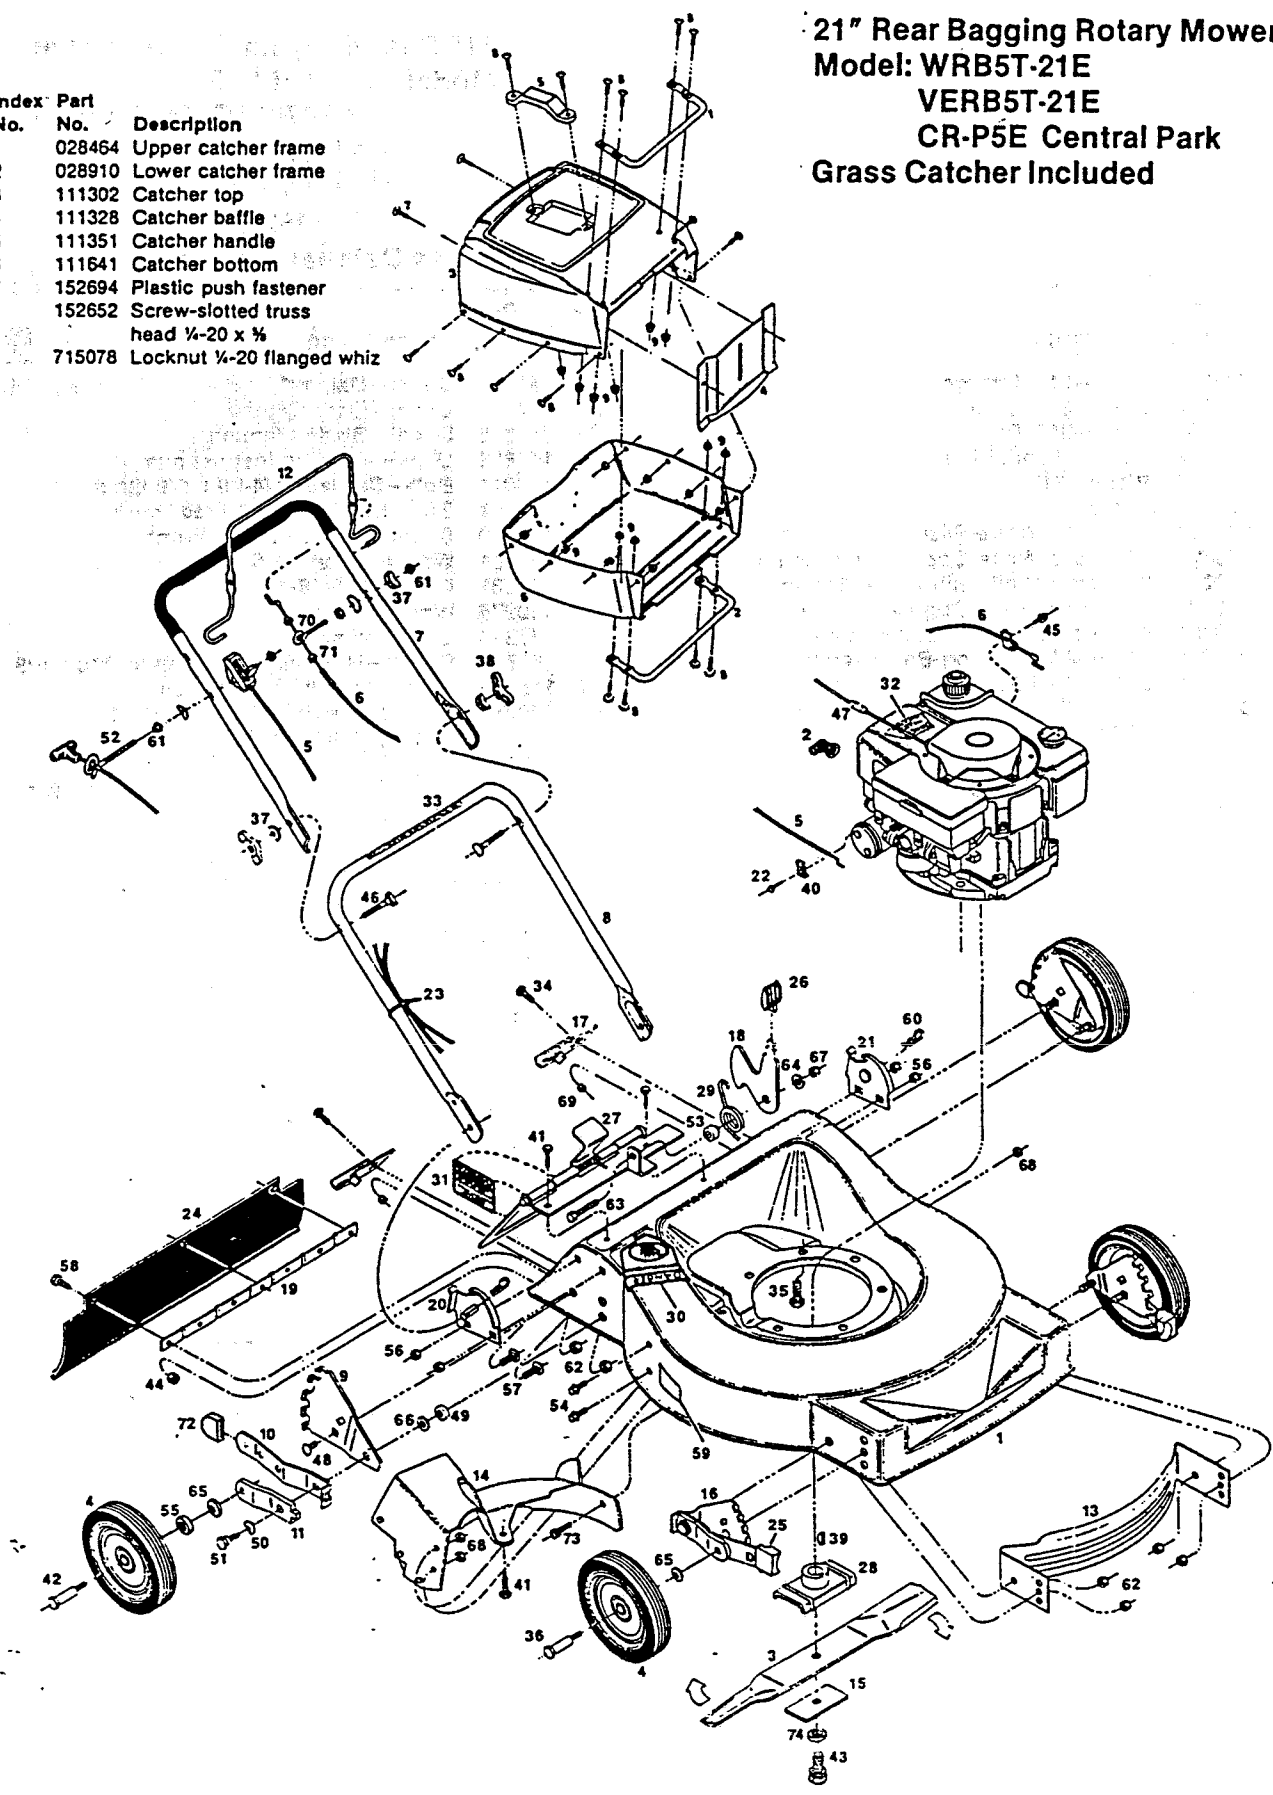

21" Rear Bagging Rotary Mower
 Model: WRB5T-21E
 VERB5T-21E
 CR-P5E Central Park
 Grass Catcher Included

Index Part		
No.	No.	Description
1	028464	Upper catcher frame
2	028910	Lower catcher frame
3	111302	Catcher top
4	111328	Catcher baffle
5	111351	Catcher handle
6	111641	Catcher bottom
7	152694	Plastic push fastener
8	152652	Screw-slotted truss head 1/4-20 x 3/4
9	715078	Locknut 1/4-20 flanged whiz