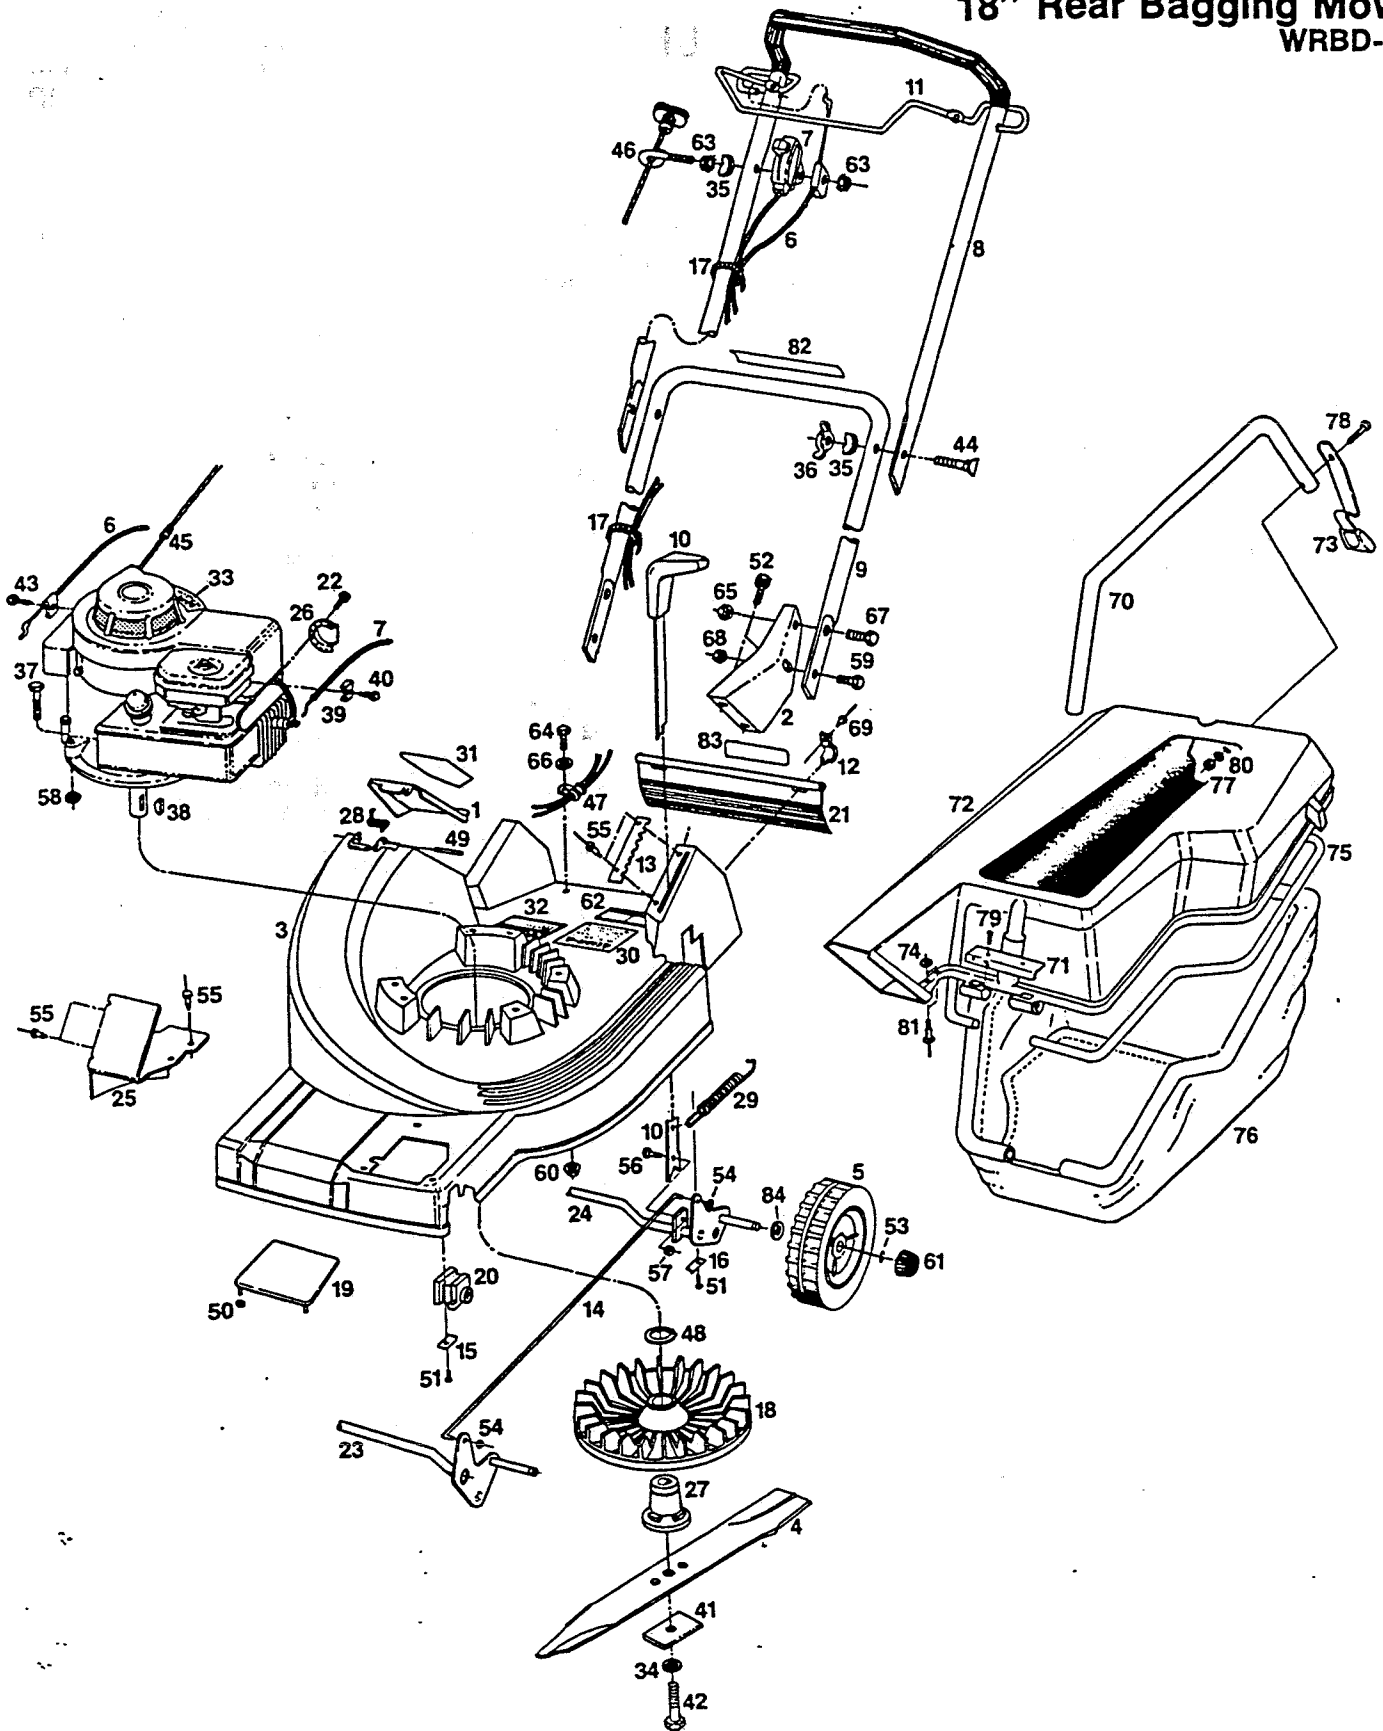

18" Rear Bagging Mower WRBD-18D

18" Rear Bagging Mower

WRBD-18D

PARTS LIST

INDEX NO.	PART NO.	DESCRIPTION	INDEX NO.	PART NO.	DESCRIPTION
1	029579	Door - Rear	43	151613	Screw #10-32 x 3/8 SEMS
2	029587	Handle Mounting Bracket	44	151928	Curved Head Bolt 5/16-18x1 1/4
3	029603	Deck - 18" Rear Bagger	45	152074	Rope Stop
4	030452	Blade - 18" Rear Bagger	46	152629	Rope Guide
5	041186	Wheel 8 x 1.75 - Plastic	47	152884	Strain Relief - Cable
6	050872	Control - Engine/Blade	48	153957	Snap Ring - Blade/Impeller Hub
7	050880	Control - Throttle	49	153965	Pin - Door 3/16-2"
8	071159	Handle - Upper with Cushion Grip	50	153973	Retainer - Push On - Deck Cover
	071142	Handle - Upper	51	153981	Screw - Thread Forming-M5x3/8
9	071829	Handle - Lower	52	153999	Bolt Hex Head - Thread Forming
10	090795	Lever - Height Adjuster	53	154005	E-Ring Axle
11	104745	Control - Engine/Blade Crossbar	54	154013	Retainer - Push On-Connecting Rod
12	106914	Clip - Trailing Shield	55	154021	Rivet Pop 5/32
13	107664	Plate - Index - Height Adjuster	56	154054	Screw
14	107698	Rod Connecting - Height Adjuster	57	154062	Nut
15	107704	Plate - Front Axle Support	58	310151	Nut Hex 5/16-18 Nylok
16	107714	Plate - Rear Axle Support	59	312058	Bolt Hex Head 5/16-18 x 1
17	110379	Cable Tie	60	451419	Nut Flange 1/4-20 Toplock
18	111658	Impeller	61	672345	Hub Cap - Wheel
19	111666	Cover - Deck Opening	62	714170	Decal - Rating Plate
20	111682	Bushing - Front Axle	63	715037	Nut Hex 1/4-20 Keps
21	111740	Trailing Shield	64	715045	Bolt Hex Head 1/4-20 x 3/4
22	120048	Screw - Muffler Deflector	65	715086	Nut Hex 3/8-16 Toplock
23	127423	Front Axle Assembly	66	715400	Washer Flat 1/4
24	127431	Rear Axle Assembly	67	715326	Bolt Hex Head 3/8-16 x 1
25	127464	Baffle Assembly Rear	68	715490	Nut Hex 5/16-18 Toplock
26	133488	Deflector - Muffler	69	764225	Rivet Pop 3/16
27	133678	Blade/Impeller Hub	70	071803	Handle - Catcher
28	133686	Spring - Rear Door	71	107789	Bracket
29	133702	Spring - Height Adjuster	72	111674	Catcher Housing - Upper Plastic
30	142661	Decal - Safety Rules	73	133694	Latch - Catcher
31	144063	Decal - Danger	74	154039	Washer Flat 1/8
32	144162	Decal - Caution	75	160713	Frame - Catcher
33	144204	Decal - Blade Warning	76	160721	Catcher - Bottom - Cloth
34	150185	Washer 3/8 Split Lock	77	452318	Nut Hex #10-24 Nylok
35	150201	Washer - Curved 5/16	78	459370	Screw #10-24 x 1 1/2 Round Head
36	150235	Wingnut - 5/16-18	79	459685	Screw #10-5/8 Self Tapping
37	150250	Bolt Hex Nut - 5/16-18 x 1 1/2	80	715136	Washer Flat #10
38	150276	Woodruff Key #6	81	816017	Rivet Pop 1/8
39	150318	Clamp - Cable	82	144889	Decal - Zone Start
40	150623	Screw #10x5/8 Self Tapping	83	146589	Decal - Trailing Shield
41	106005	Washer - Blade	84	311043	Washer
42	150987	Bolt Hex Head 3/8-24x2 1/4 - Grade 5			