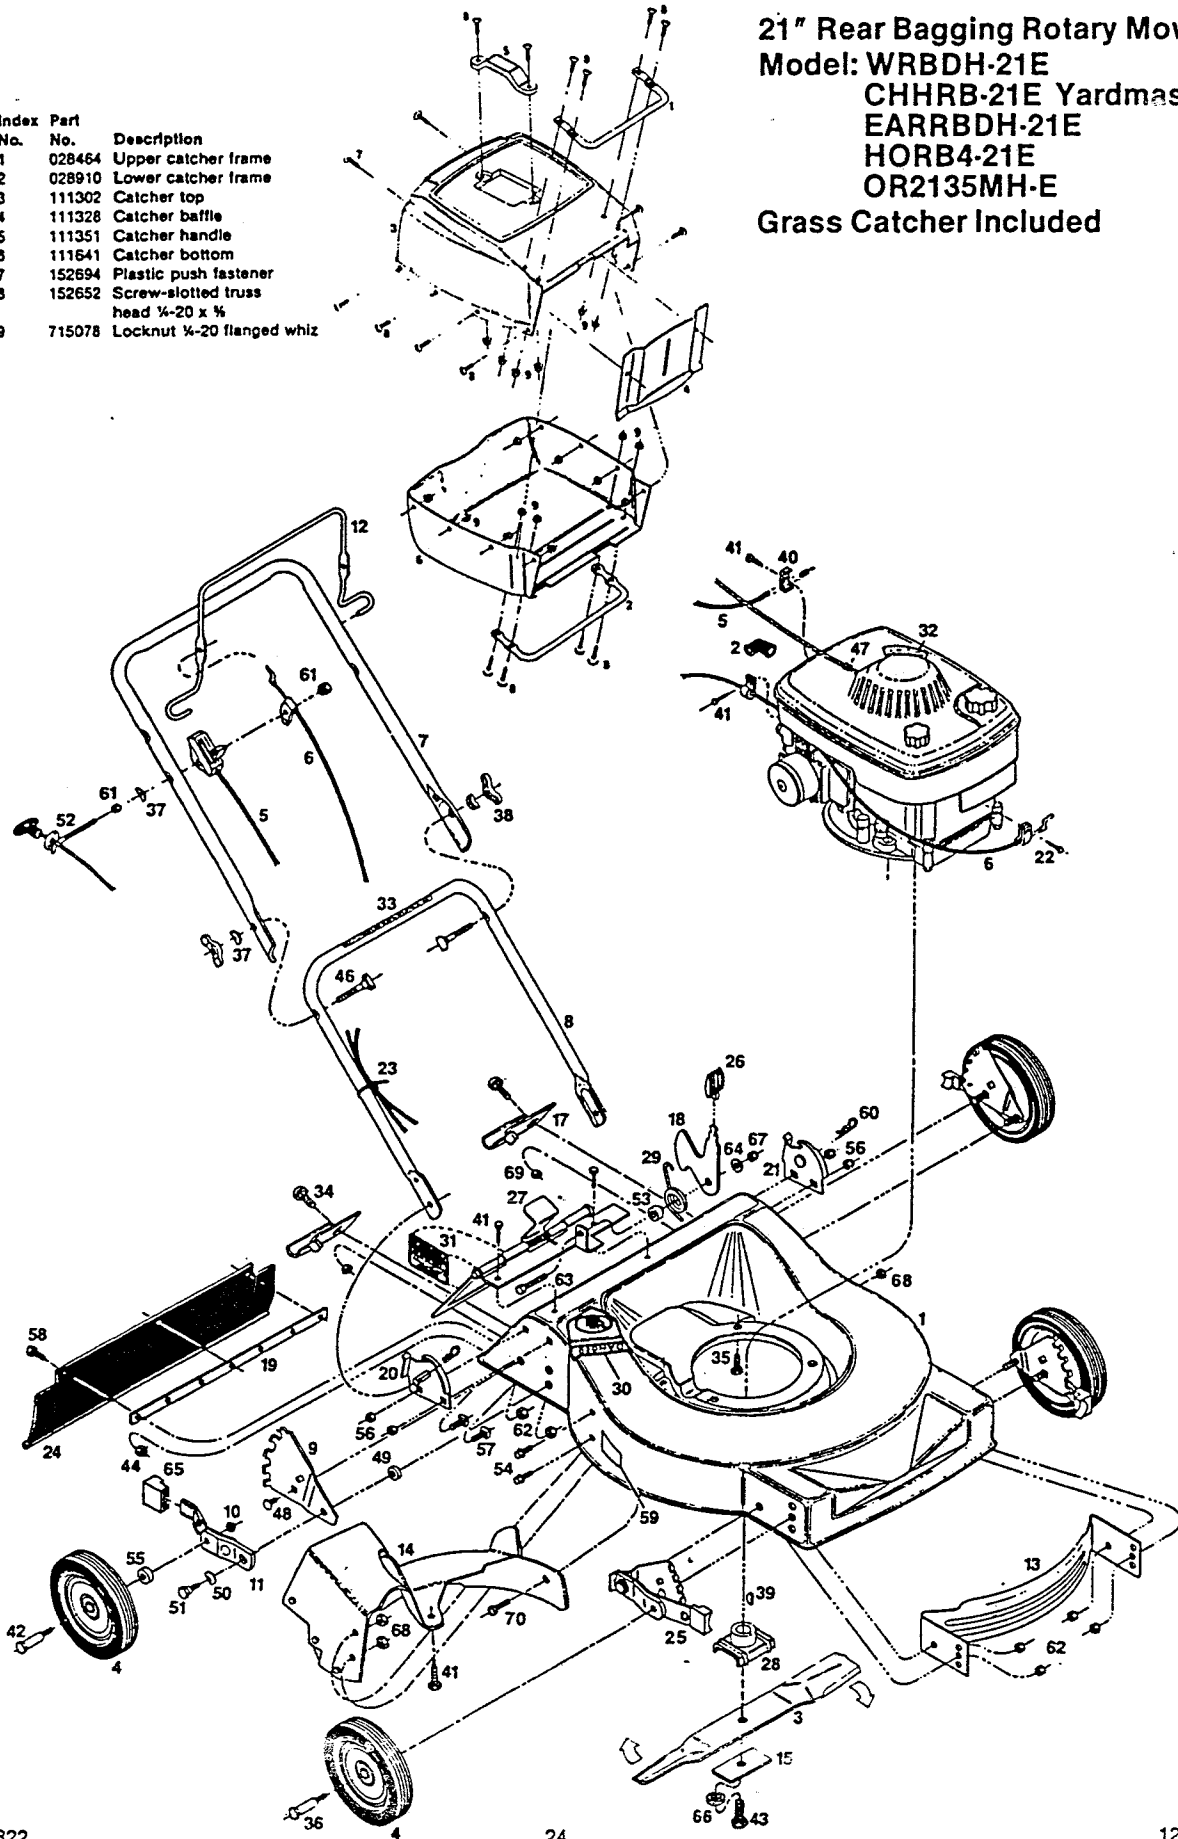

21" Rear Bagging Rotary Mower  
 Model: WRBDH-21E  
 CHHRB-21E Yardmaster  
 EARRBDH-21E  
 HORB4-21E  
 OR2135MH-E  
 Grass Catcher Included

Index No.	Part No.	Description
1	028464	Upper catcher frame
2	028910	Lower catcher frame
3	111302	Catcher top
4	111328	Catcher baffle
5	111351	Catcher handle
6	111641	Catcher bottom
7	152694	Plastic push fastener
8	152652	Screw-slotted truss head $\frac{1}{2}$ -20 x $\frac{1}{2}$
9	715078	Locknut $\frac{1}{2}$ -20 flanged whiz