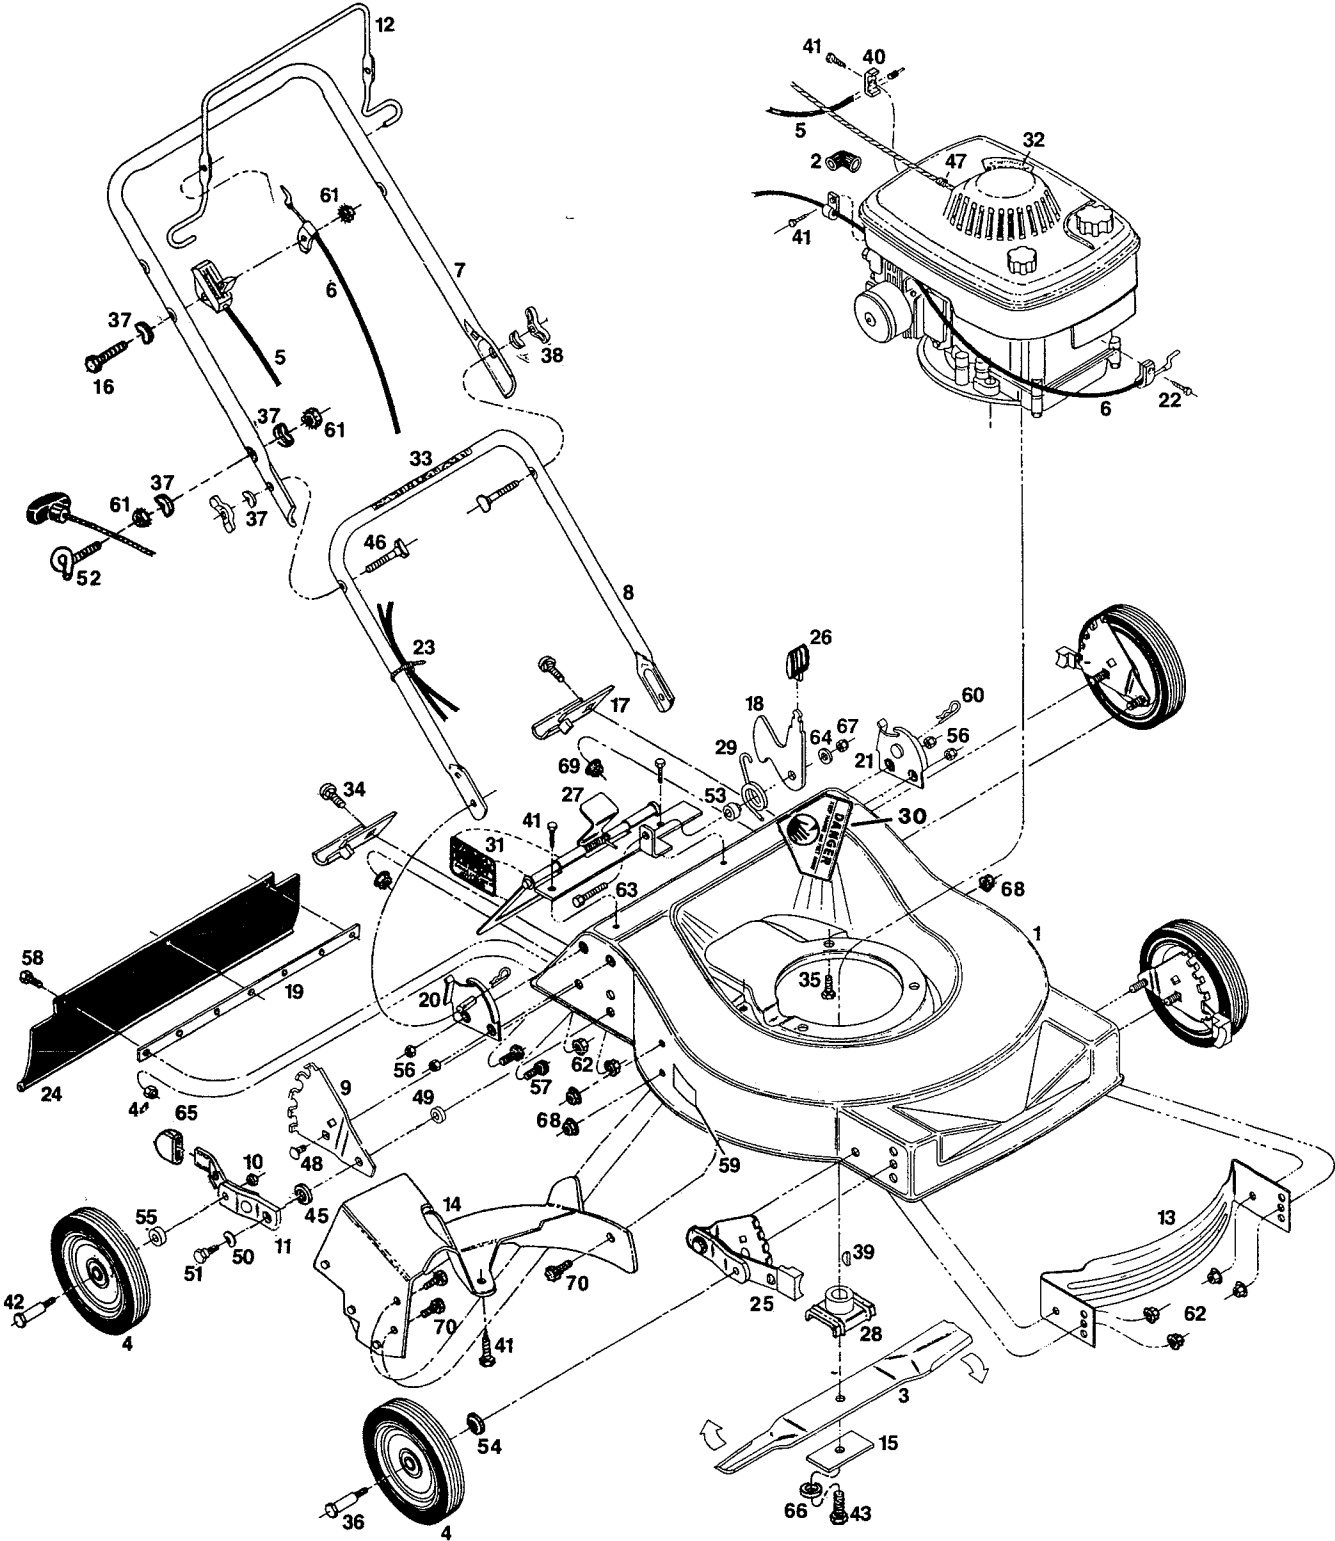

21" Rear Bagging Rotary Mower
 Models WRBDH21F Wheeler
 ORBH421F
 DDRBDH21F

**21" Rear Bagging Rotary Mower
Models WRBDH21F
ORBH421F
DDRBDH21F**

Index No.	Part No.	Description
1	013441	Deck—21", Green
2	110833	Cover—Spark Plug
3	030338	Blade—21"
4		Wheel Assemblies•
	040733	8" Plastic-White-Slick-Nylon Bearing
	040741	8" Plastic-White-Cog-Nylon Bearing
	040030	8" Plastic-White-Rib-Roller Bearing
	040303	8" Plastic-White-Cog-Roller Bearing
	040451	8" Steel-White-Rib-Ball Bearing
	040634	8" Steel-White-Cog-Ball Bearing
	041111	8" Steel-White-Rib-Flange Bearing
	040857	8" Plastic-White-Diamond-Nylon Bearing
	040865	8" Plastic-White-Diamond-Roller Bearing
5	051243	Control—Throttle w/Cable
6	051482	Cable—Engine/Blade Control*
7	071076	Handle—Upper
	071084	Handle—Upper with Cushion Grip•
8	071449	Handle—Lower
9	090589	Back Plate—Height Adjuster
10	715524	Nut-3/8-16 Lock
11	091033	Wheel Arm Assembly
12	104687	Bail—Engine/Blade Control*
13	105825	Baffle—Front
14	127191	Baffle Assembly
15	106005	Blade Washer
16	153874	Bolt—1/4-20 x 2 1/4 Hex Head
17	109546	Catcher Frame Bracket
18	108324	Catcher Latch
19	109496	Trailing Shield Mounting Bracket*
20	097162	Handle Bracket—Right Hand
21	097170	Handle Bracket—Left Hand
22	151613	Screw—Hex Washer Head 10-32 x 3/8
23	110379	Cable Tie
24	111625	Trailing Shield—Plastic*
25	112540	Plastic Tip—Height Adjuster
26	111724	Knob—Catcher Latch
27	127167	Door Assembly*
28	126466	Blade Adapter
29	133371	Torsion Spring—Catcher Latch
30	143115	Decal—Danger*
31	002451	Decal—Door Caution*