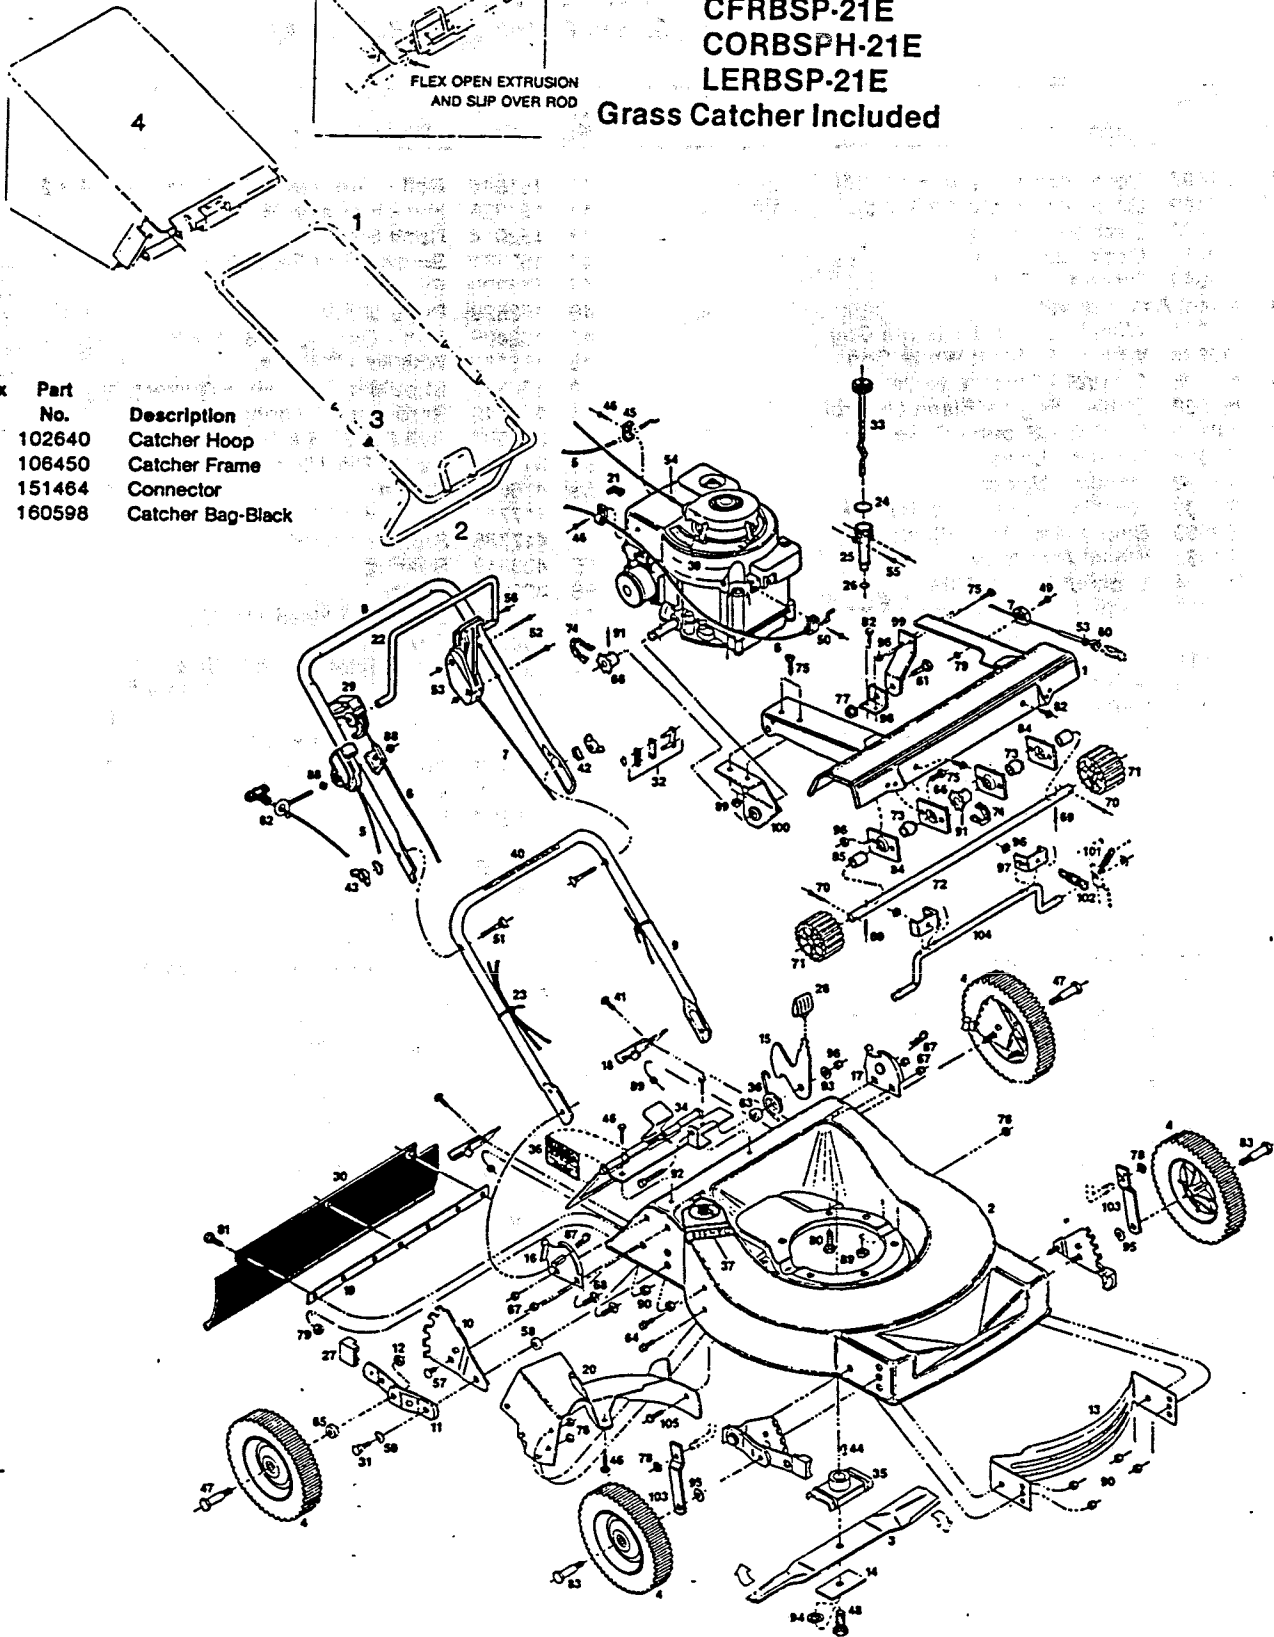

21" Rear Bagging Self-Propelled Rotary Mower
 Model: WRBSP-21E
 CFRBSP-21E
 CORBSPH-21E
 LERBSP-21E
 Grass Catcher Included

Index No.	Part No.	Description
1	102640	Catcher Hoop
2	108450	Catcher Frame
3	151464	Connector
4	160598	Catcher Bag-Black