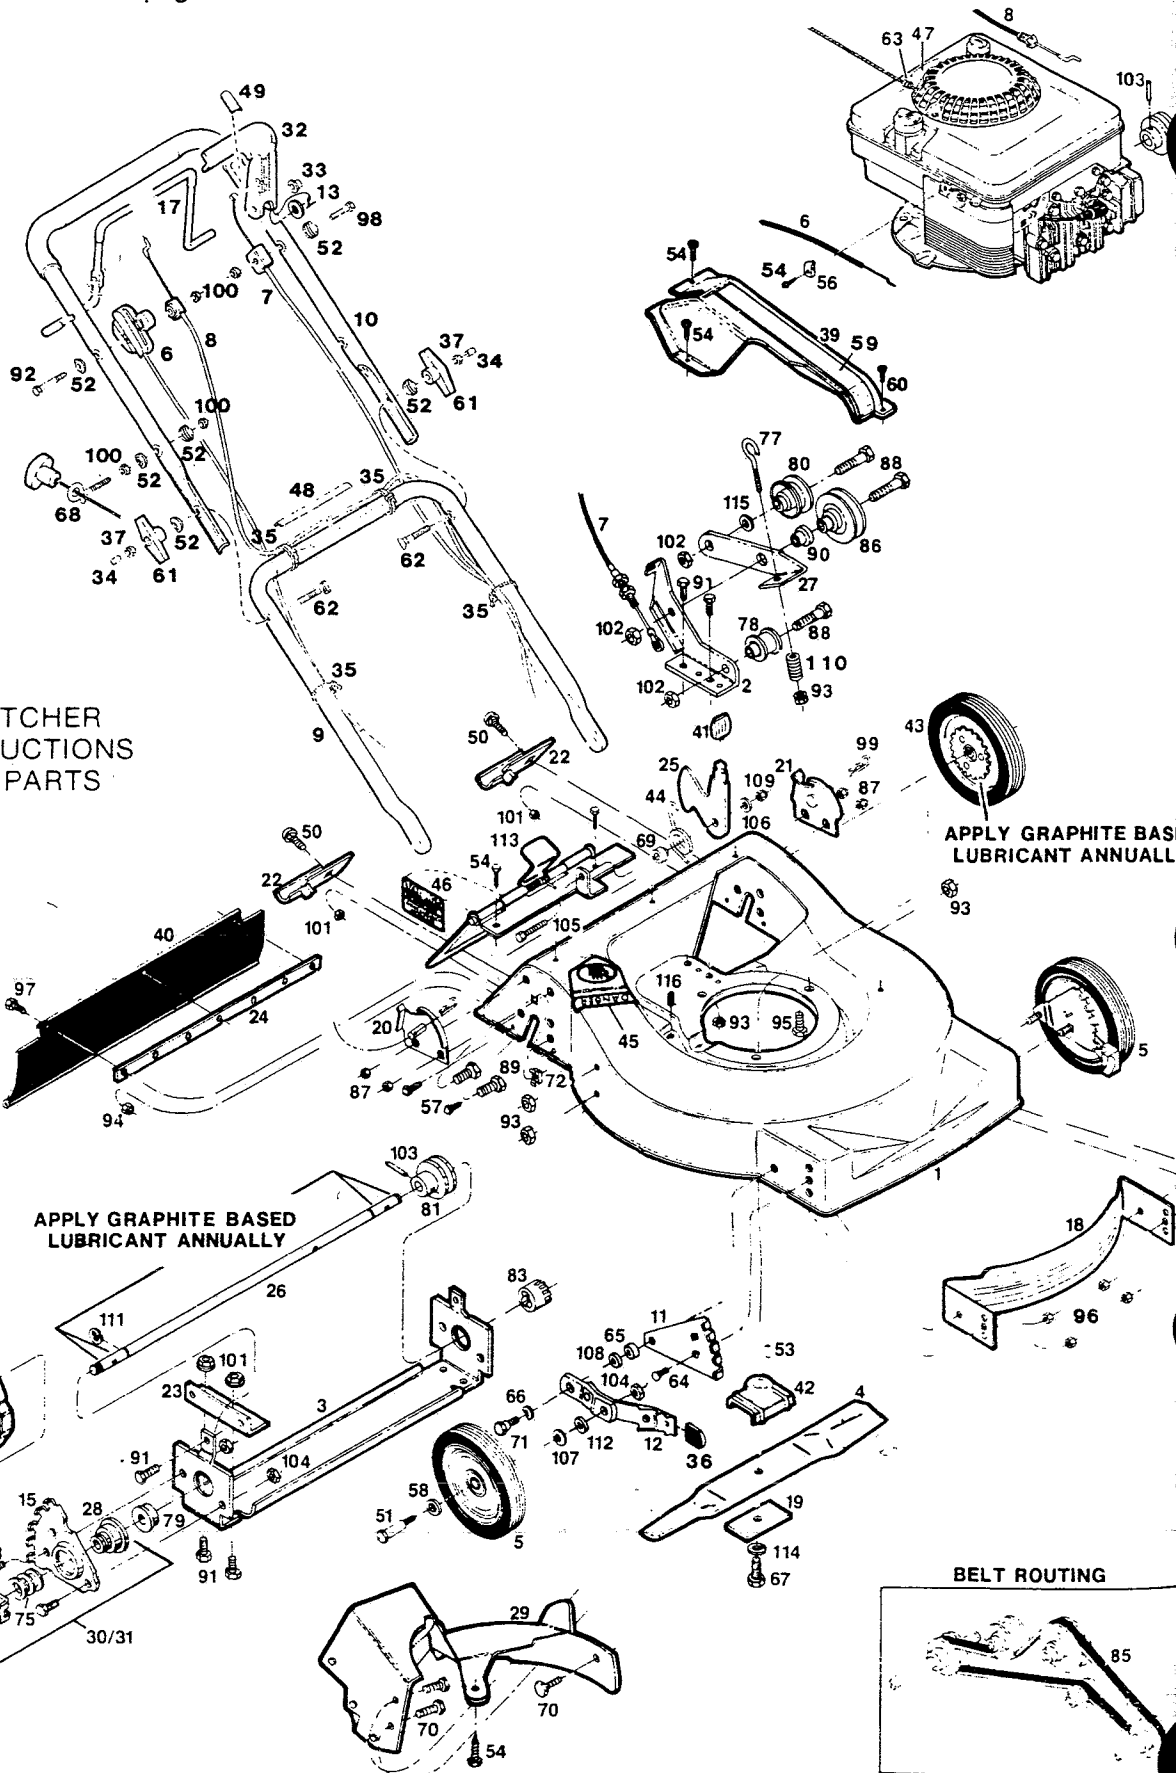

MODEL: WRRB5QSP21M
5 hp 21" CUT REAR-BAGGING SELF-PROPELLED MOWER
 Grass Catcher Included - see page 43

SEE GRASS CATCHER
 ASSEMBLY INSTRUCTIONS
 FOR CATCHER PARTS

APPLY GRAPHITE BASED
 LUBRICANT ANNUALLY