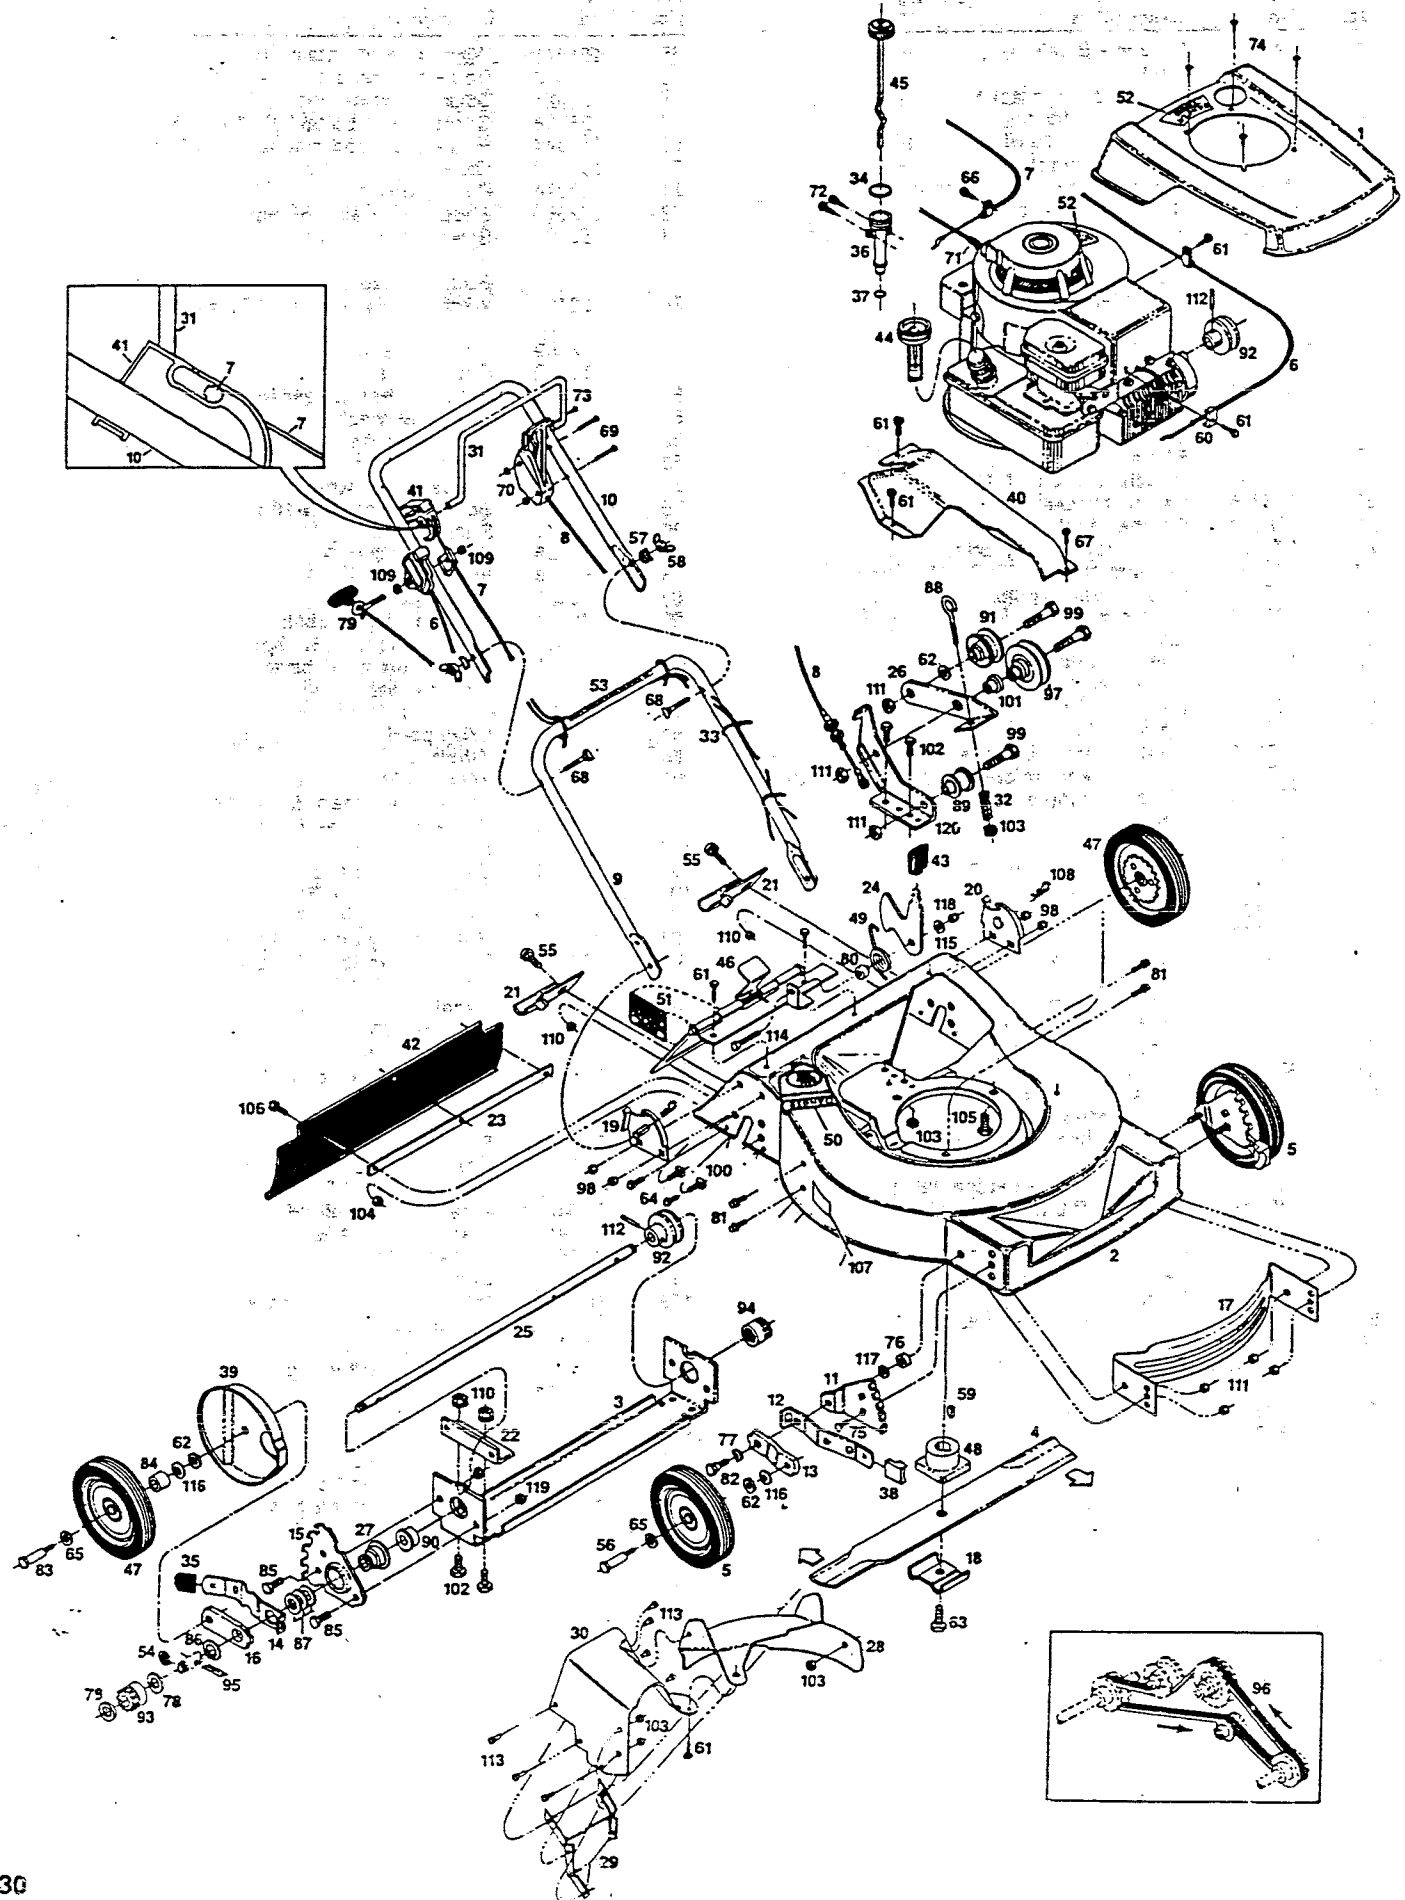

21" Rear Bagging Self Propelled Mower WRRBSP21Z Gran Prix

21" Rear Bagging Self Propelled Mower

WRRBSP21Z Gran Prix

PARTS LIST

Index No.	Part No.	Description	Index No.	Part No.	Description
1	027987	Shroud - Steel•	60	150318	Cable clamp
2	029264	Deck	61	150623	Bolt slotted hex #10 x ¾
3	029314	Drive support bracket	62	150771	Washer ¾ I.D. x ¾ O.D.
4	030262	Blade 21" offset	63	150862	Bolt - blade
5	041111	Wheel 8" x 1.75 offset	64	151100	Self tap screw ¼-20 x ¾
6	050666	Throttle control	65	151449	Washer - whl. retaining
7	050724	Cable - engine/blade control*	66	151613	Bolt - hex head sems #10-32 x ¾
8	050757	Cable - ground drive	67	151621	Screw - self drilling #6-20 x ½
9	071449	Handle - lower	68	151928	Curved head bolt 5/16-18 x 1.75
10	071092	Handle - upper	69	151944	Bolt - oval head machine #10-24x2
	071100	Handle - upper cushioned•	70	151985	Nut - hex #10-24
11	090589	Back plate - front	71	152074	Rope stop
12	090613	Setting lever - front	72	152082	Shoulder screw - oil dip stick•
13	090712	Wheel lever - front	73	152181	Screw - bail retaining
14	090746	Setting lever - rear	74	152199	Self tap screw - #6 x ½•
15	090761	Back plate - rear	75	152405	Bolt - carriage ¾-16 x ¾
16	090787	Wheel lever - rear	76	152413	Washer - plastic ¾ x 11/32 x .095
17	105825	Baffle - front	77	152421	Washer - spring
18	106336	Blade washer	78	152553	Thrust washer - ½
19	106807	Handle bracket - R.H.	79	152629	Rope guide
20	106815	Handle bracket - L.H.	80	152637	Spacer - rear bagger latch
21	106930	Catcher hook	81	152660	Bolt - hex washer head ¼-20 x ½
22	107128	Drive support mtg. brkt.	82	153643	Bolt - shoulder
23	107151	Backing strip	83	153783	Wheel bolt - rear
24	107169	Latch - rear bagger	84	153791	Spacer - rear wheel
25	107177	Drive shaft	85	153817	Bolt - shvd head ¾-16 x ½
26	107193	Idler arm	86	153841	Snap ring ¾
27	107276	Stepped sleeve	87	153858	Spring washer ¾
28	107284	Curved baffle	88	153908	Eye bolt
29	107292	Lower baffle	89	170456	Pulley - ¾" bore
30	107300	Upper baffle	90	170464	Bearing - flange, ball
31	107367	Control - engine/blade crossbar	91	170530	Pulley - ext hub, ¾" bore
	107375	Control - engine/blade crossbar coated•	92	170670	Pulley - drive, ½" bore
32	776468	Spring - compression	93	170787	Pinion - ratchet R.H.
33	110379	Cable tie	94	170795	Pinion - ratchet L.H.
34	110494	O-ring•	95	170811	Drive pawl
35	110510	Plastic tip - rear ht. adj.	96	170829	V-belt
36	111112	Oil fill tube•	97	170878	Idler - pulley
37	111120	O-ring•	98	310151	Nut - nylon insert, 5/16 - 18
38	111260	Plastic tip - fr. ht. adj.	99	312322	Bolt - hex hd., ¾-16 x 1.75
39	111500	Dust cover - wheel*	100	313510	Bolt 5/16-18 x ¾
40	111518	Belt cover*	101	326348	Shouldered spacer
41	111526	Cable actuator	102	449587	Bolt - hex hd., ¼-20 x ¾
42	111633	Vinyl - trailing shield*	103	451419	Nut - TL flange ¼-20
43	111724	Knob - flat	104	452318	Nut - hex nylon insert #10-24
44	120014	Gas gauge•	105	457168	Bolt - thread form ¾-16 x ¾
45	125237	Oil dip stick and cap•	106	525337	Bolt - hex #10-24 x ½
46	126837	Door assembly	107	714170	Decal - rating plate
47	127142	Geared wheel assembly	108	715011	Hitch pin #3
48	133231	Blade adapter	109	715037	Nut - keps, ¼ - 20
49	133371	Torsion spring - catcher latch	110	715078	Nut - flange whiz, ¼ - 20
50	143115	Decal - C.P.S.C. danger	111	715086	Locknut - hex, ¾ - 16
51	144162	Decal - door caution	112	715193	Roll pin 3/16 x 1
52	144204	Decal - blade warning	113	715276	Pop rivet ½ x ½
53	144899	Decal - starting instructions	114	715292	Bolt - hex hd., ¼ - 20 x 1
54	789883	E-ring	115	715300	Washer - flat, ¼"
55	150011	Carriage bolt ¼-20 x ¾	116	715409	Washer - belleville ¾
56	150060	Wheel bolt	117	715417	Washer - ¾ S.A.E.
57	150201	Curved washer - 5/16	118	715508	Nut - top lock, ¼ - 20
58	150235	Wing nut 5/16-18	119	715524	Jam nut, ¾-16
59	150276	Woodruff key #6	120	029298	Idler - cable mtg. bracket