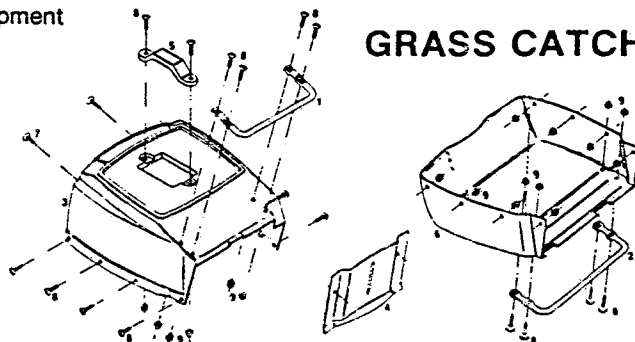

• Indicates optional equipment

GRASS CATCHER

Index No.	Part No.	Description
1	028464	Upper catcher frame
2	028910	Lower catcher frame
3	111302	Catcher top
4	111328	Catcher baffle
5	111351	Catcher handle
6	111641	Catcher bottom notched
7	152694	Plastic push fastener
8	152652	Screw-slotted truss head ¼-20 x ¾
9	715078	Locknut ¼-20 flanged whiz